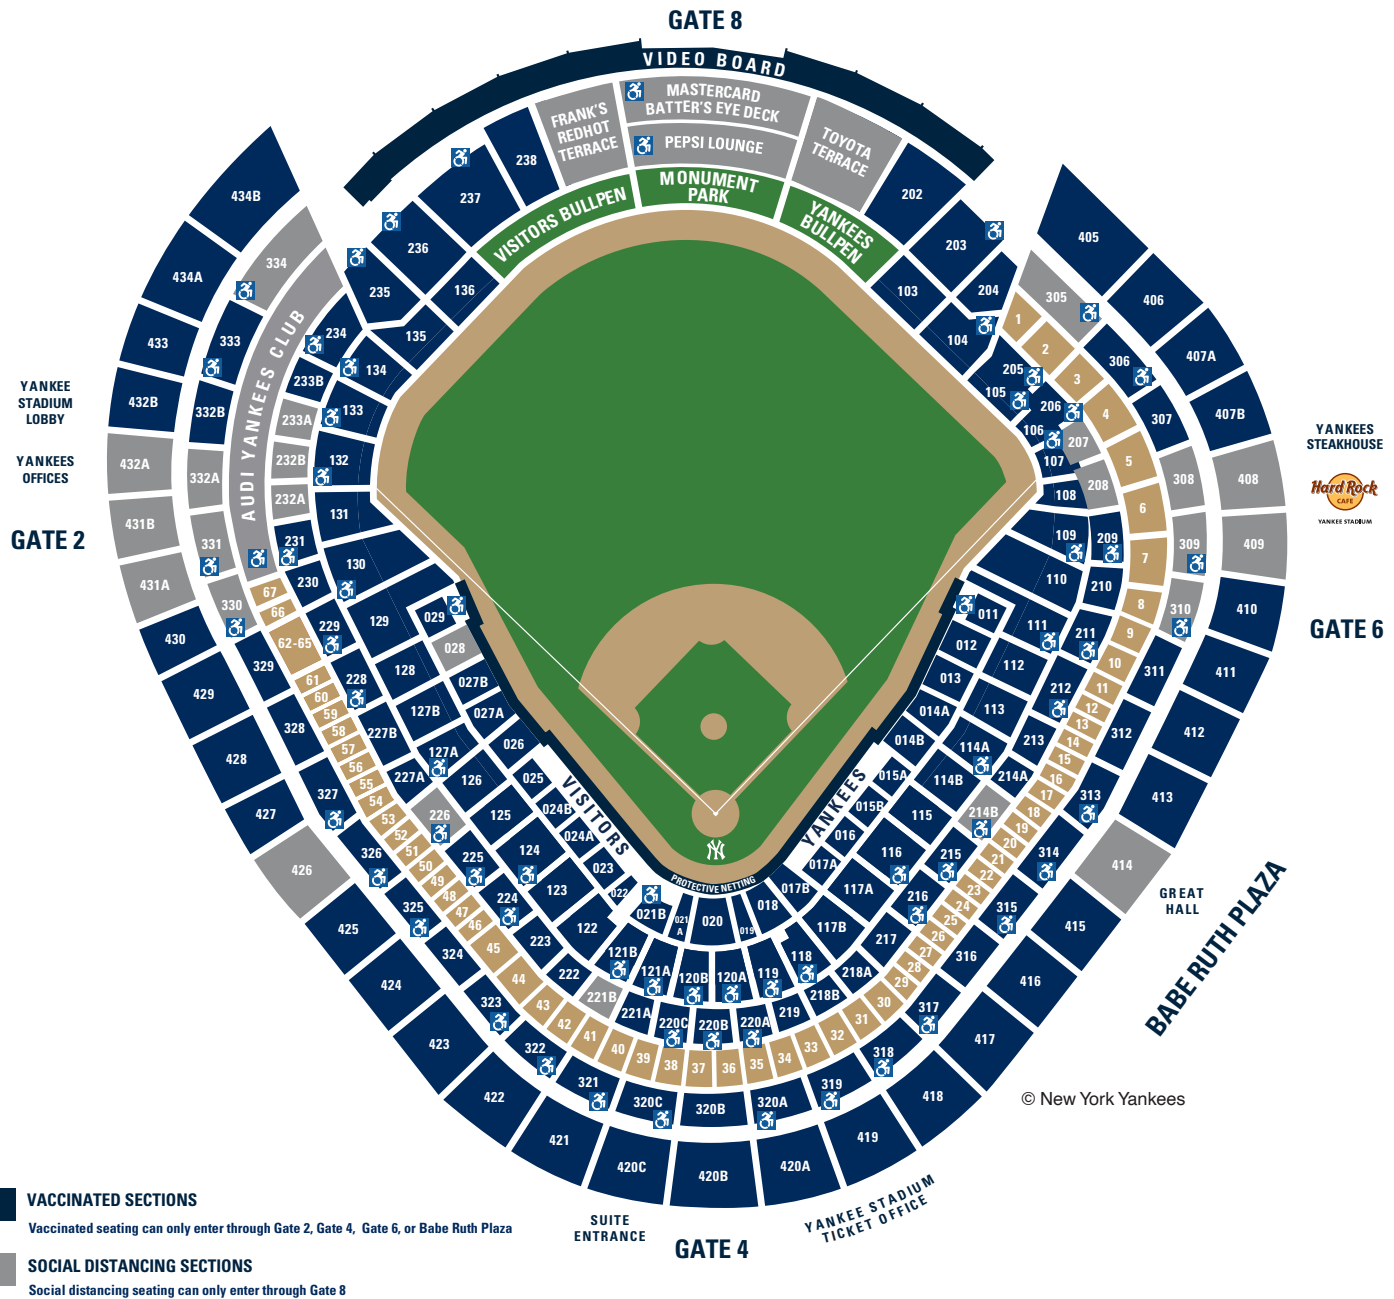

2021 YANKEE STADIUM VACCINATION & SOCIAL DISTANCING SEATING MAP

FOR GAMES STARTING 6/18/2021

© New York Yankees

Please note that protective netting of varying heights is used in the Stadium from Section 011 to behind home plate to Section 029. Designated seating sections are as of 06/18/21 and are subject to change.