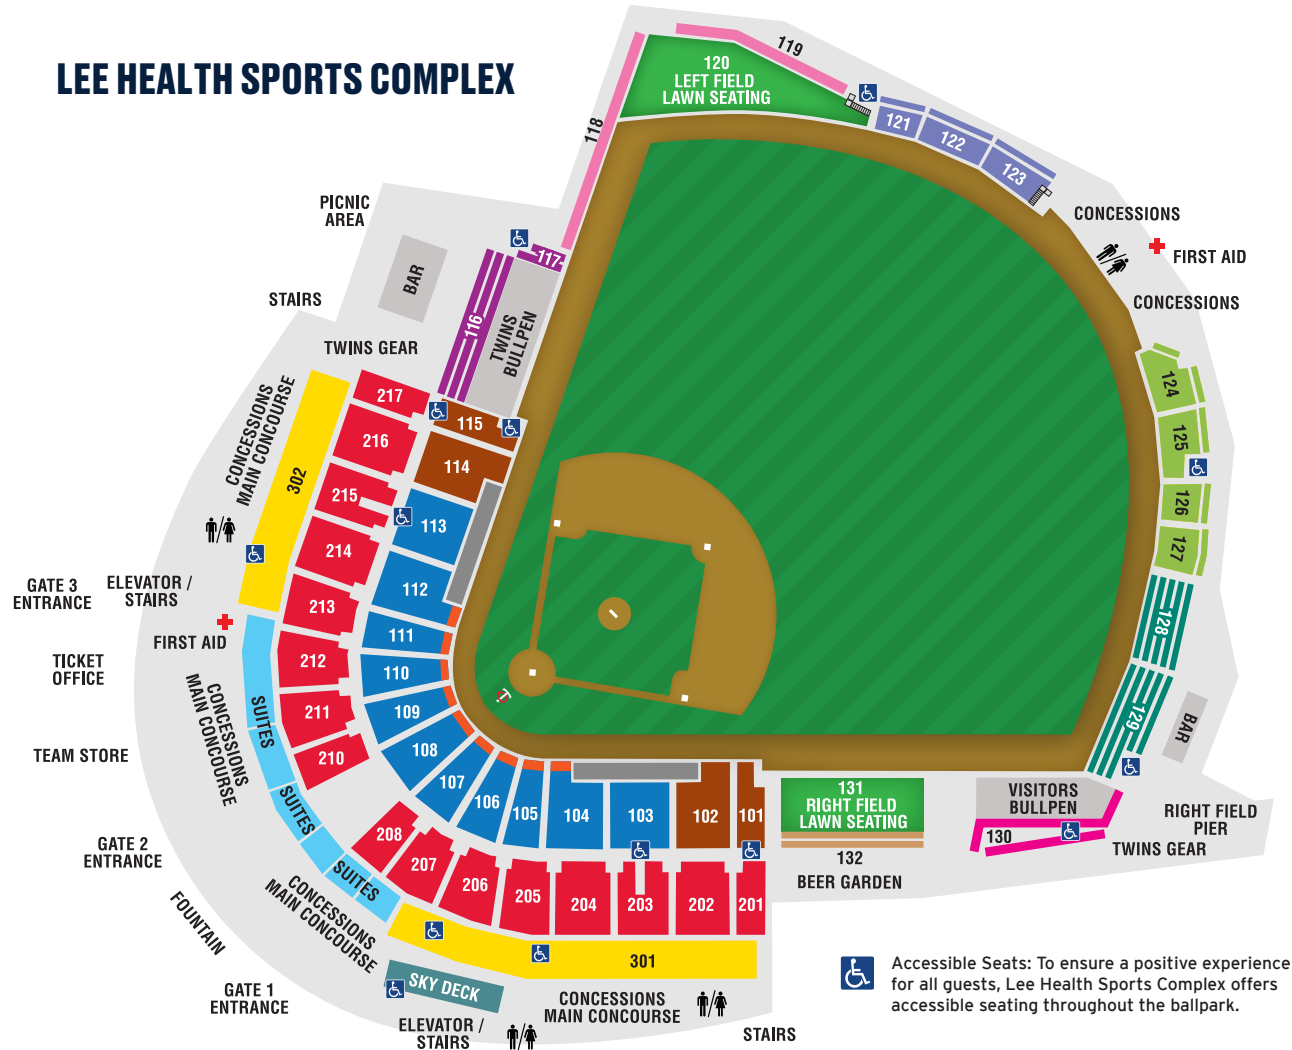

LEE HEALTH SPORTS COMPLEX

PRICE LEVEL	
	DUGOUT BOX
	HOME PLATE BOX
	DIAMOND BOX
	HOME PLATE VIEW
	BULLPEN ZONE (DRINK RAIL SEATING)
	LEFT FIELD DRINK RAILS
	RIGHT FIELD LAWN SEATING
	LEFT FIELD LAWN SEATING
	SCOREBOARD PAVILION (TABLE & DRINK RAIL SEATING)
	GRANDSTAND (STADIUM SEATS)
	THE PORCH (DRINK RAIL SEATING)
	RIGHT FIELD BULLPEN (DRINK RAIL SEATING)
	RIGHT FIELD DRINK RAILS
	FIRST BASE TERRACE
	THIRD BASE TERRACE
	SKY DECK
	BALLPARK ACCESS
	PARKING

Accessible Seats: To ensure a positive experience for all guests, Lee Health Sports Complex offers accessible seating throughout the ballpark.