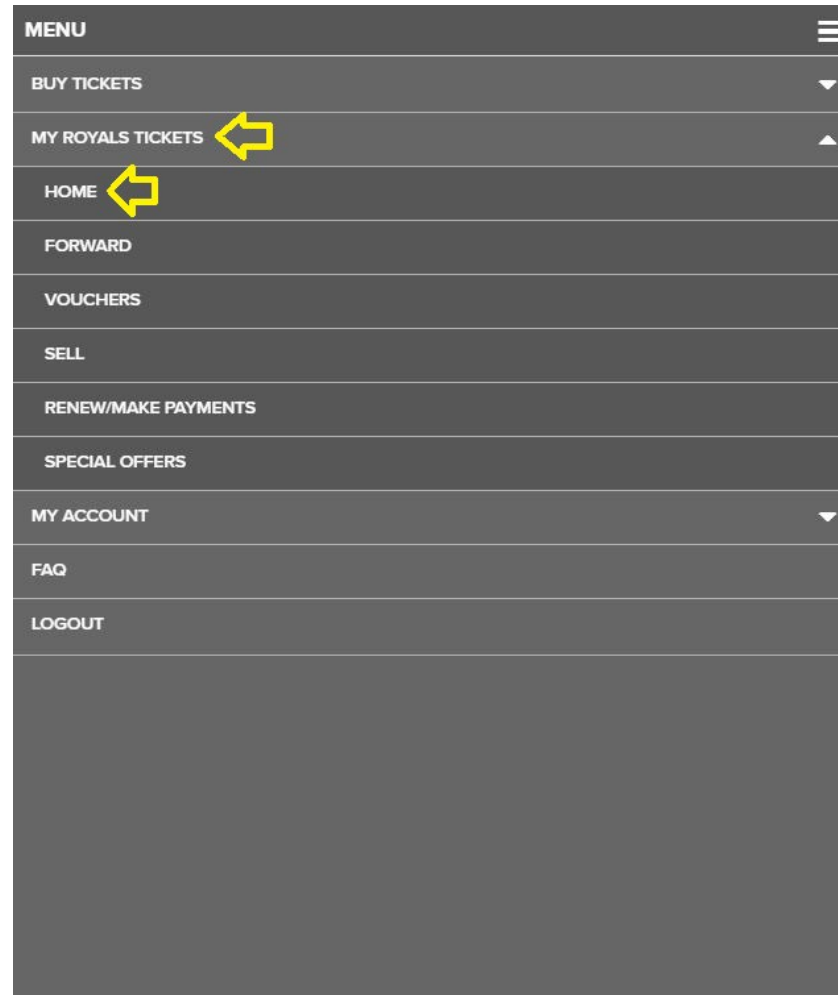

Adding Parking

- Now click:
  - My Royals Tickets
  - > Home