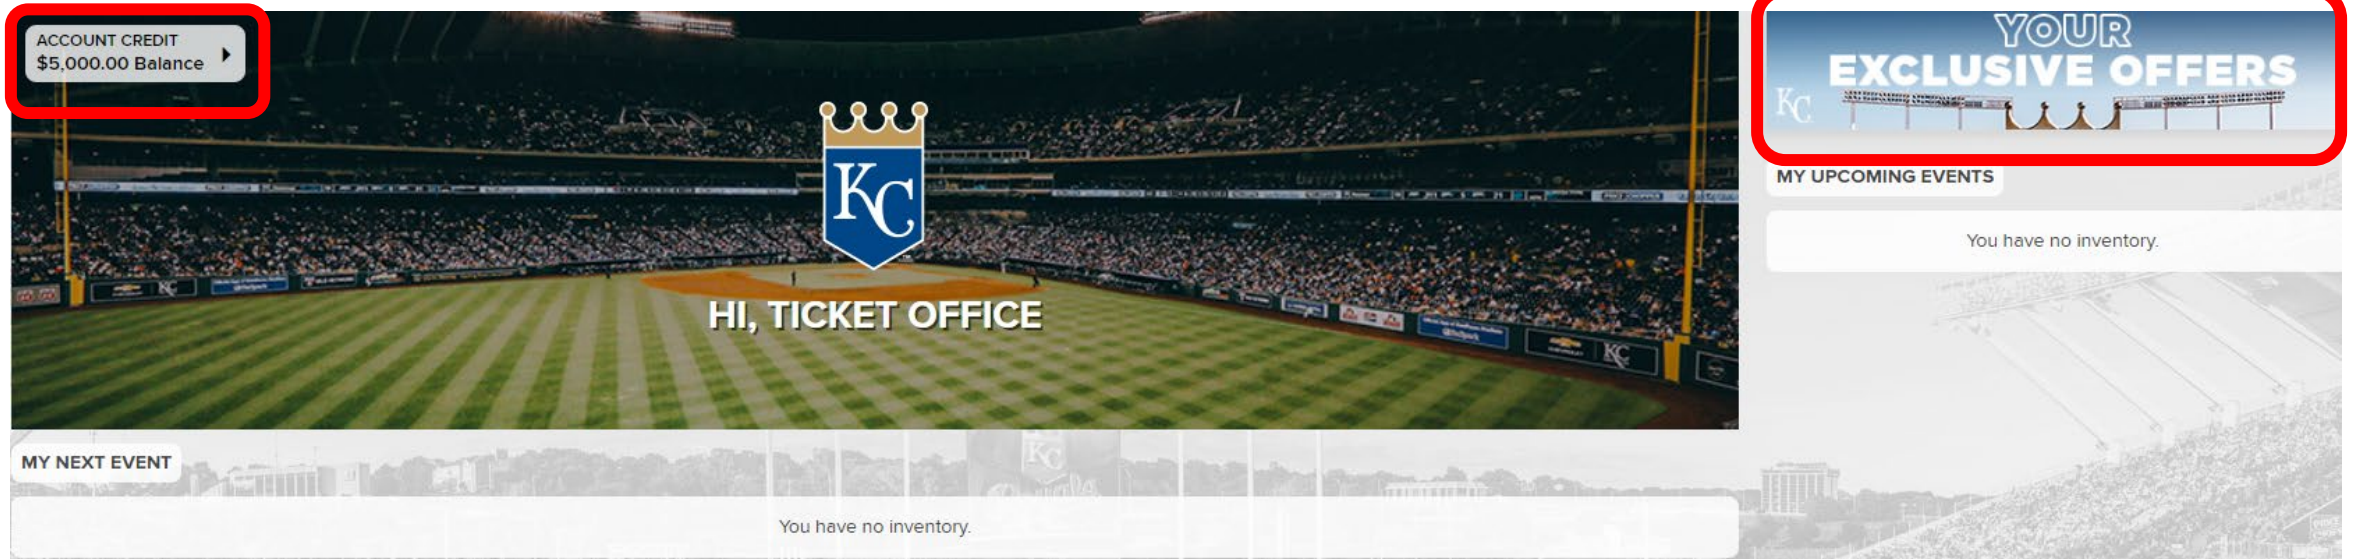

I agree to the [Terms and Conditions](#)

[Already have an account?](#)

SIGN UP

My Royals Account

- You are now in your My Royals Account.
- Your Credit Balance is in the upper left corner.
 - Please note, only the amount of funds that have been paid will appear.
- The 'Exclusive Offer' banner is in the upper right corner.
- Click the banner to continue.

Your Exclusive Offers

- You will now see your Exclusive Game Offers. Fans with eligible packages will have parking as an option as well.
- Select your offer and click into the blue tile on the right.

Getting Started