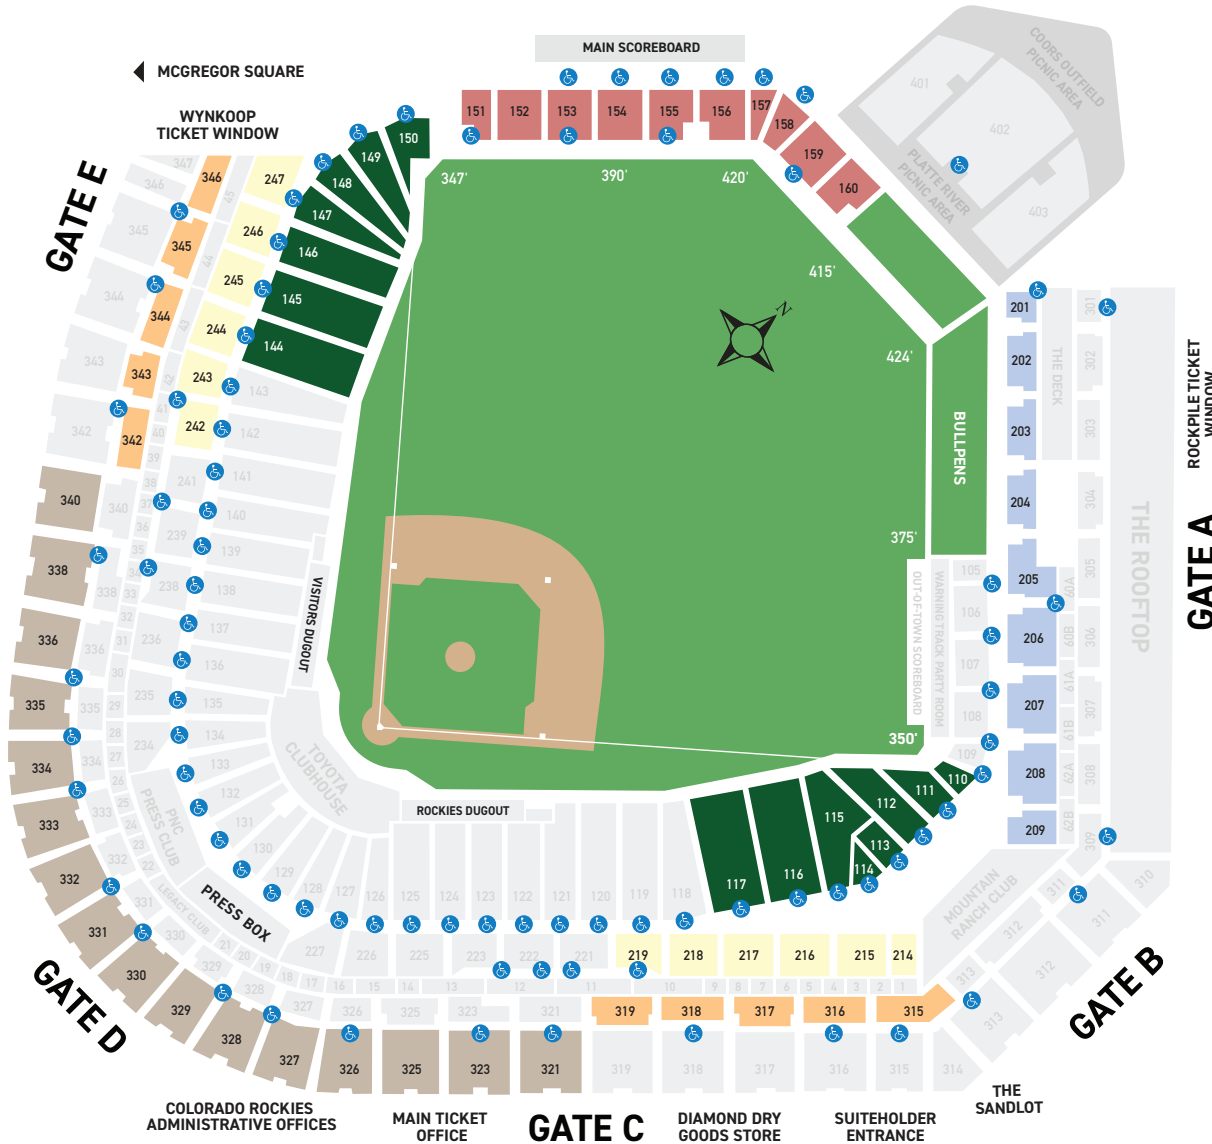

SUN	MON	TUE	WED	THU	FRI	SAT
<b>JULY</b>						6
	1 6:40	2 6:40	3 6:40	4 6:10	KC 6:10	KC 7:10
KC 1:10	8	9	10	11	12	13
14	ALL-STAR BREAK			18	19 6:40	20 6:10
21 1:10	22 6:40	23 6:40	24 1:10	25	26	27
28	29	30	31			

SUN	MON	TUE	WED	THU	FRI	SAT
<b>SEPT</b>						7
1 1:10	2	3	4	5	6	
8	9	10	11	12	13 6:40	14 6:10
15 1:10	16 6:40	17 6:40	18 1:10	19	20	21
22	23	24 6:40	25 6:40	26 1:10	27 6:10	28 6:10
29 1:10	30					

NOT ELIGIBLE   PREMIUM GAMES   STANDARD GAMES   AWAY

# FUNDRAISER SCHEDULE

Designates areas with accessible seating. Ask phone operators or ticket sellers for details.