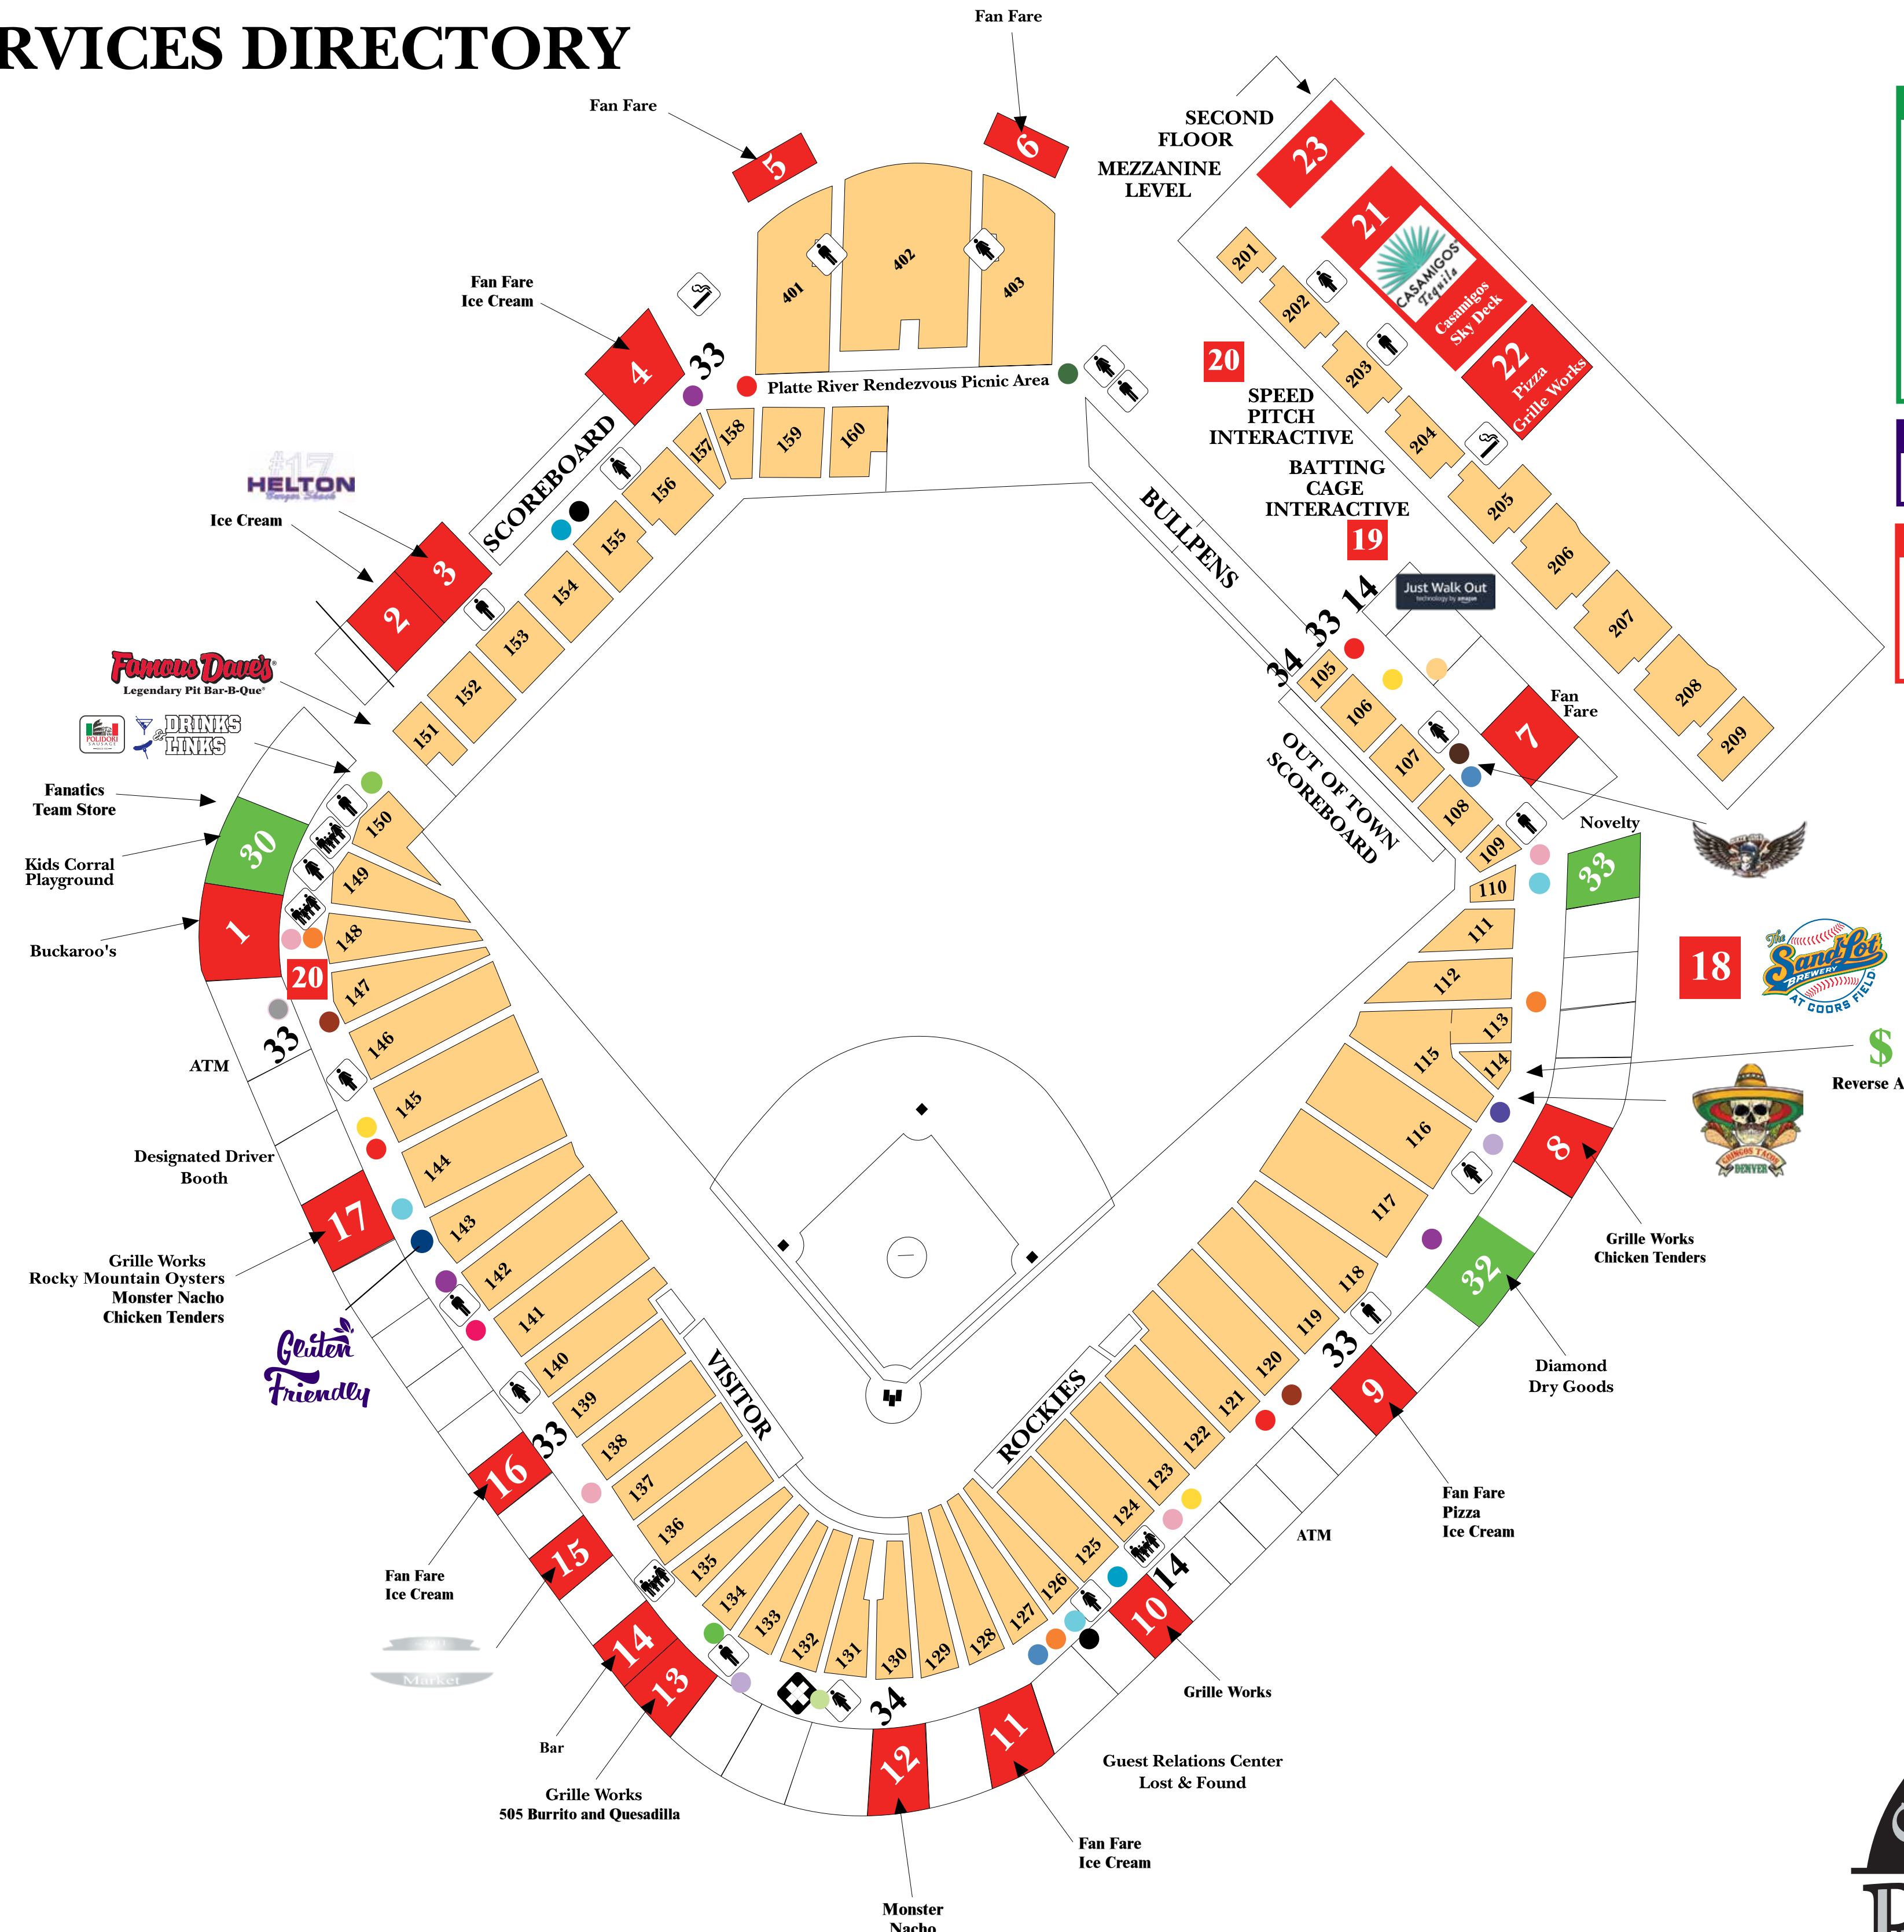

Main Concourse

CONCESSION STANDS

1. 1 Buckaroo's - Food Specially for Kids
2. 2 Ice Cream
3. 3 Helton Burger Shack
4. 4 Fan Fare / Ice Cream
5. 5 Fan Fare
6. 6 Fan Fare
7. 7 Fan Fare / Ice Cream
8. 8 Grille Works
9. 9 Fan Fare / Pizza / Ice Cream
10. 10 Grille Works
11. 11 Fan Fare / Ice Cream
12. 12 Monster Nacho
13. 13 Grille Works / 505 Burrito and Quesadilla
14. 14 Bar
15. 15 Wazee Market
16. 16 Fan Fare / Ice Cream
17. 17 Rocky Mountain Oysters / Monster Nacho / Grille Works
18. 18 Sandlot
19. 19 Amazon Just Walkout
20. 20 Walk Thru Bru

Mezzanine Level

CONCESSION STANDS

1. 21 Casamigos Sky Deck
2. 22 Pizza / Grille Works
3. 23 Biker Jim's

PORTABLE CONCESSIONS

Beers of the World	Kettle Corn
Lemonade	Gluten Friendly Food
Popcorn	Famous Dave's BBQ
Grill	Funnel Cakes
Novelty	Colorado Craft
Squishy	Simply Nuts
Micro Brew	Berrie Kabob
Tornadough	Drinks & Links
Dippin Dots	Biker Jim's
Denver Cheesesteak	Monster Nacho
Gringos Tacos	

SOUVENIRS AND GIFTS

1. 30 Fanatics Team Store
2. 32 Diamond Dry Goods
3. 33 Novelty
4. 34 50/50 Raffle Kiosk

- Women's Restrooms
- Men's Restrooms
- Family Restrooms
- First Aid

SERVICES DIRECTORY

HEALTHY FOOD OPTIONS

- **Infield Greens Salads**
  Section: 120
- **Veggie Burgers & Hot Dogs**
  Section: 134, 323
- **Veggie Pizza**
  Section: 137 Wazee Market
- **Gluten Friendly Foods**
  Section: 143
- **Veggie Burrito**
  Section: 134

50/50 RAFFLE

1. Sections 105, 130, 227, 330

CASH TO CARD TERMINALS

- Section 114
  on the right side of the Sandlot
- Section 330
  by the elevators