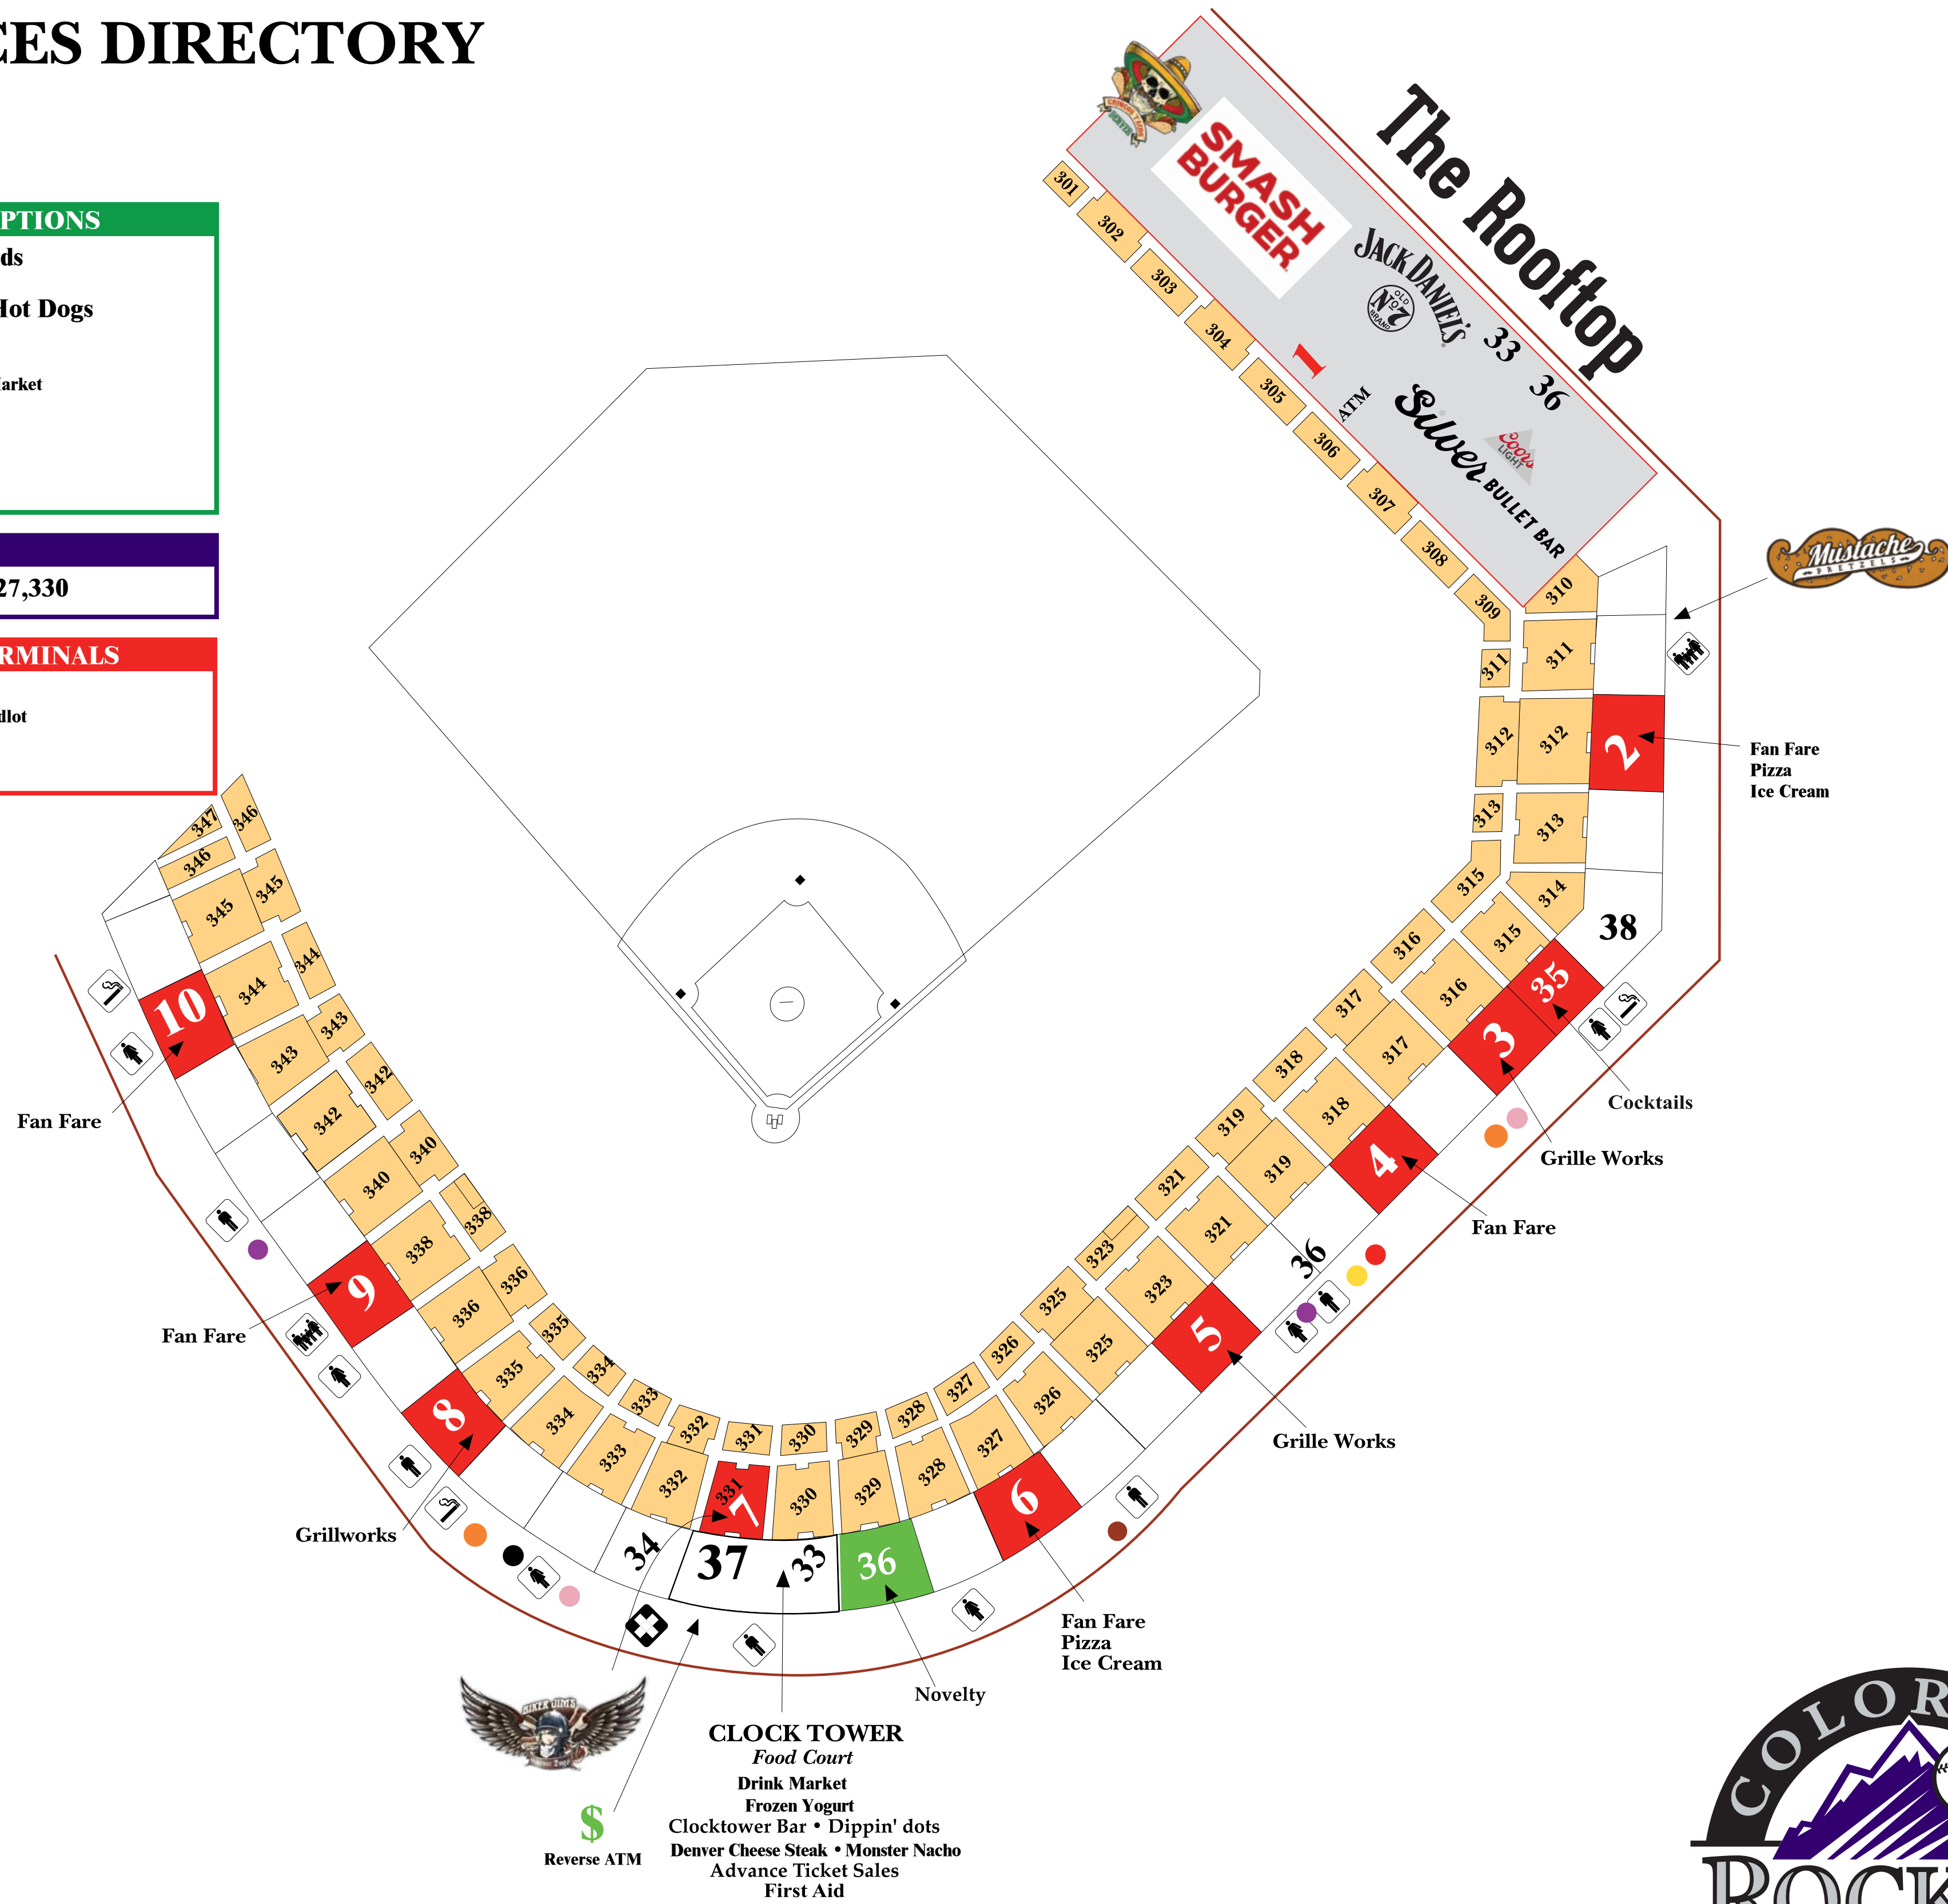

Main Concourse

CONCESSION STANDS

- 1 Buckaroo's - Food Specially for Kids
- 2 Ice Cream
- 3 Helton Burger Shack
- 4 Fan Fare / Ice Cream
- 5 Fan Fare
- 6 Fan Fare
- 7 Fan Fare / Ice Cream
- 8 Grille Works
- 9 Fan Fare / Pizza / Ice Cream
- 10 Grille Works
- 11 Fan Fare / Ice Cream
- 12 Monster Nacho
- 13 Grille Works / 505 Burrito and Quesadilla
- 14 Bar
- 15 Wazee Market
- 16 Fan Fare / Ice Cream
- 17 Rocky Mountain Oysters / Monster Nacho / Grille Works
- 18  Sandlot
- 19 Amazon Just Walkout
- 20 Walk Thru Bru

50/50 RAFFLE

- Sections 105, 130, 227, 330

CASH TO CARD TERMINALS

- Section 114
on the right side of the Sandlot
- Section 330
by the elevators

TM

SERVICES DIRECTORY UPPER CONCOURSE

CONCESSION STANDS

- 1 Roof Top
- 2 Fan Fare/Pizza/Ice Cream
- 3 Grille Works
- 4 Fan Fare
- 5 Grille Works
- 6 Fan Fare/Pizza/Ice Cream
- 7 Biker Jim's
- 8 Grille Works
- 9 Fan Fare
- 10 Fan Fare
- 33 Clock Tower/Drink Market
- 35 Cocktails
- 36 Novelty
- 37 Funnel Cake
- 38 Walk Thru Bru

PORTABLE CONCESSIONS

- Lemonade
- Grill
- Beers of the World
- Squishy
- Dippin' Dots
- Colorado Craft

SOUVENIRS AND GIFTS

- 36 Novelty

-  Women's Restrooms
-  Men's Restrooms
-  Family Restrooms
-  Smoking Area
-  First Aid

50/50 RAFFLE

Sections 105,130,227,330

CASH TO CARD TERMINALS

Section 114
on the right side of the Sandlot
Section 330
by the elevators

CLOCK TOWER
 Food Court
 Drink Market
 Frozen Yogurt
 Clocktower Bar • Dippin' dots
 Denver Cheese Steak • Monster Nacho
 Advance Ticket Sales
 First Aid