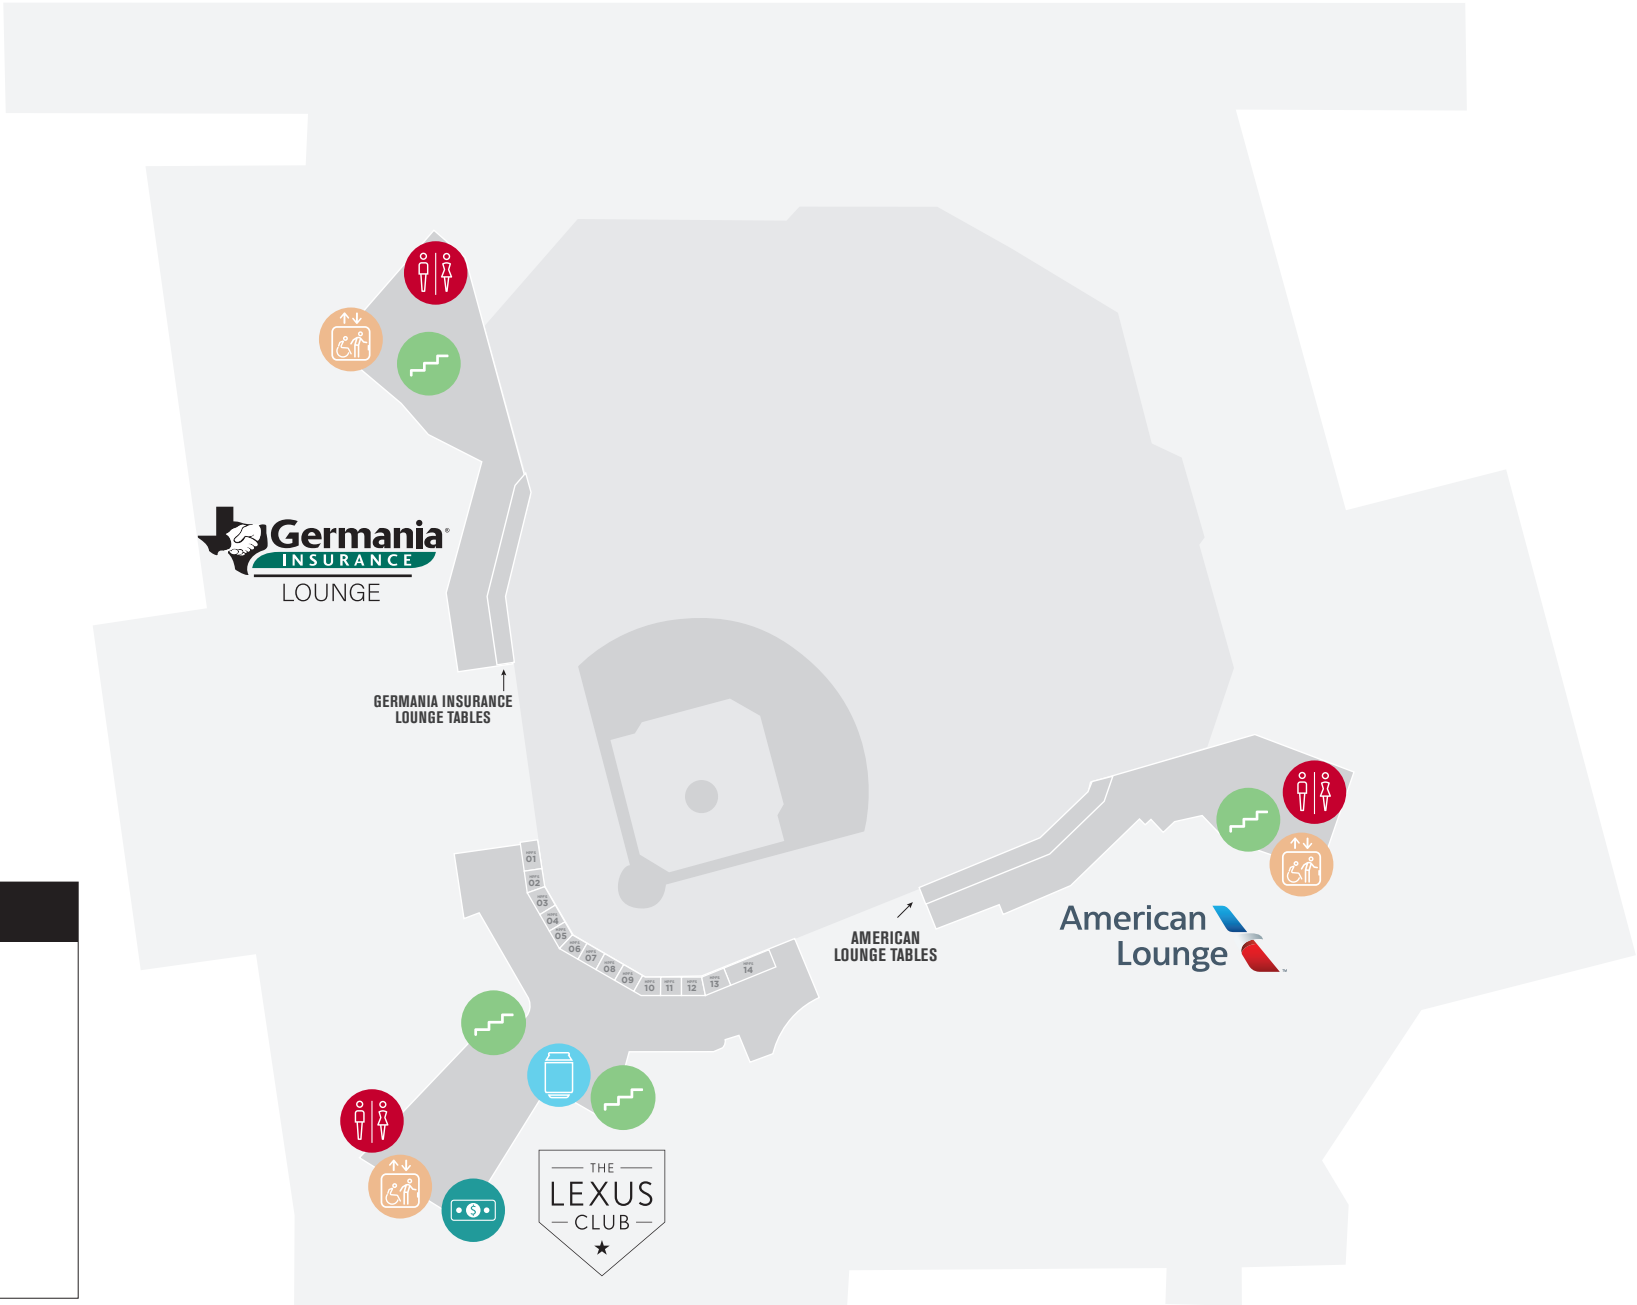

EVENT LEVEL

KEY

-  ELEVATOR
-  STAIRS
-  RESTROOM
-  BAR
-  ATM