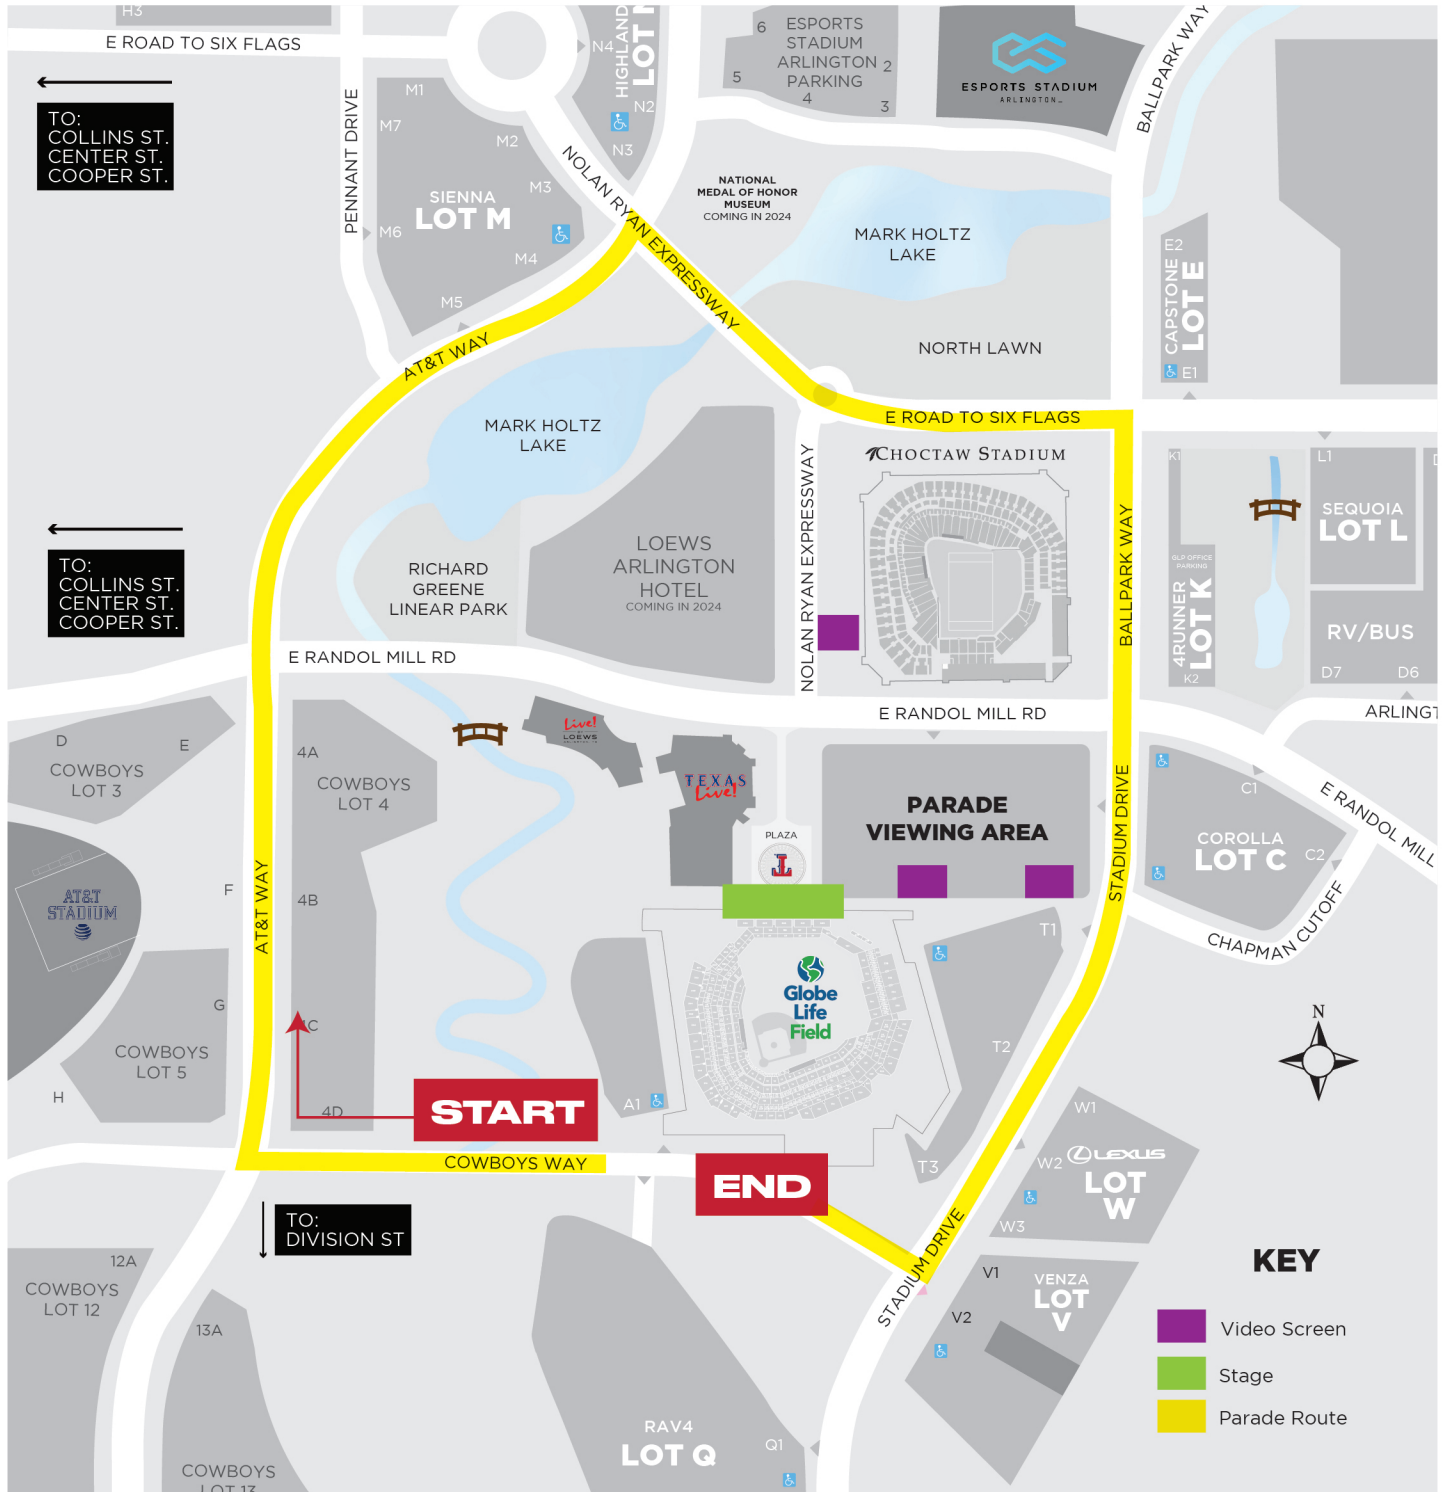

PRESENTED BY
Coca-Cola

PARADE ROUTE

All lots available for parking (except lots A, B, R, T).
Restrooms and concessions open in Choctaw Stadium (west and north side).