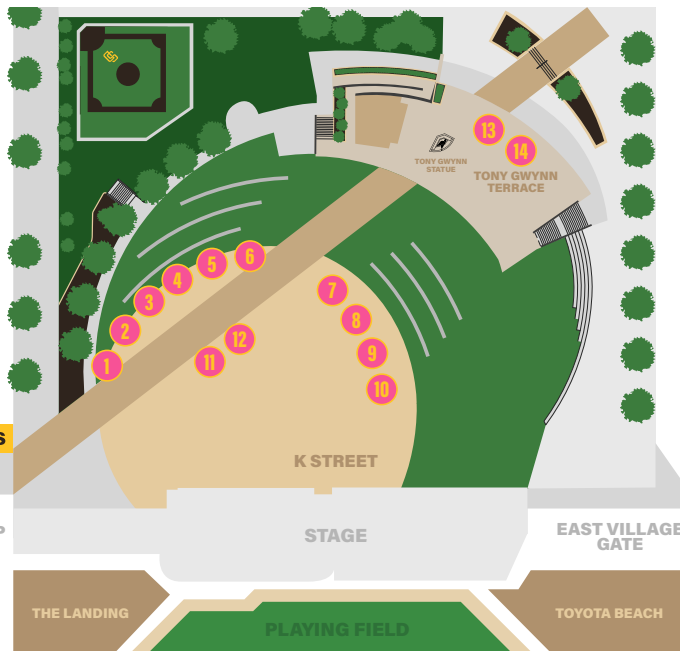

DOWNTOWN GATE

J STREET

BALBOA GATE

BREWERY LOCATIONS

SEVENTH AVE

TENTH AVE

FRIAR FUNDS

FRIAR FUNDS

GASLAMP GATE

K STREET

STAGE

EAST VILLAGE GATE

THE LANDING

PLAYING FIELD

TOYOTA BEACH

- 1 PACIFICO
- 2 PIZZA PORT
- 3 JUNESHINE
- 4 PUESTO
- 5 CORONADO
- 6 ALPINE
- 7 KARL STRAUSS
- 8 WESTBREW
- 9 HODAD'S
- 10 NOVA
- 11 BALLAST POINT
- 12 ELYSIAN
- 13 BALLAST POINT
- 14 ALESMITH

1 PACIFICO

- PACIFICO
- MODELO NEGRA

2 PIZZA PORT

- BACKYARD EXPLORER IPA
- CALIFORNIA HONEY BLONDE ALE

3 JUNESHINE

- P.O.G
- KIWI CRUSH

4 PUESTO

- PUESTO CLARA
- PUESTO NEGRA

9 HODAD'S

- SURF PUNK BAJA LAGER
- HESHER IPA

10 NOVA

- SUNSET SLAM
- PINA COLADA

12 ELYSIAN

- SPACE DUST IPA
- HAZY '96

11 BALLAST POINT

- SPEEDBOAT SALT & LIME BLONDE ALE
- PINEAPPLE SCULPIN