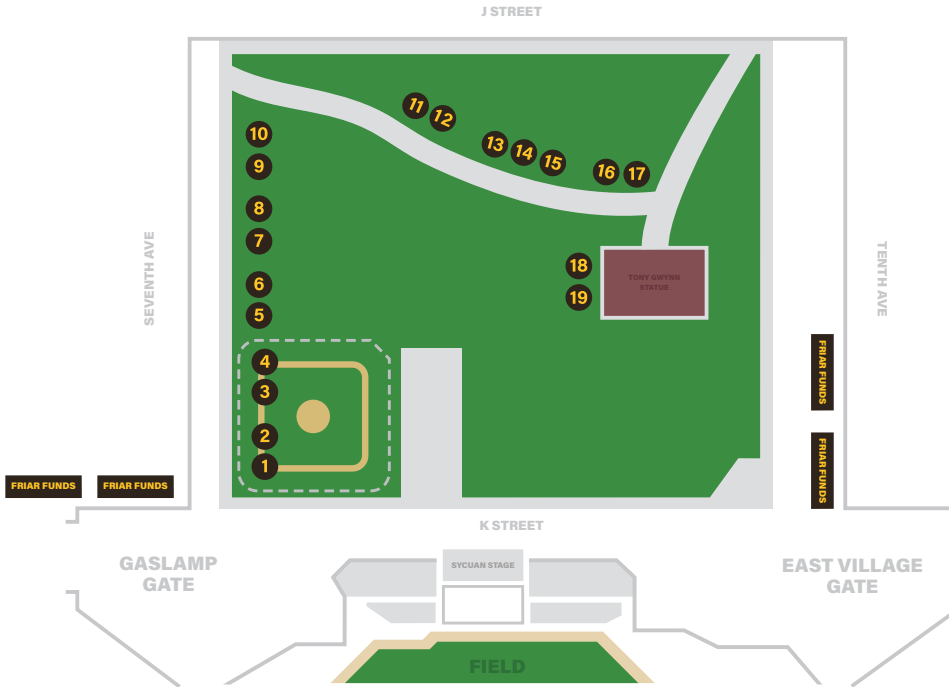

BEERFEST MAP

BREWERY LOCATIONS

- 1 KONA BREWING
- 2 GOLDEN ROAD
- 3 KINGS AND CONVICTS
- 4 BALLAST POINT
- 5 MODELO
- 6 HODAD'S
- 7 KARL STRAUSS
- 8 KARL STRAUSS
- 9 PIZZA PORT
- 10 PIZZA PORT
- 11 CORONADO HARD CIDER
- 12 CORONADO
- 13 JUNE SHINE
- 14 SOUTH NORTE
- 15 PUESTO
- 16 ALPINE
- 17 GREEN FLASH
- 18 ALESMITH
- 19 ALESMITH

BEERFEST MAP

KONA BREWING

- BIG WAVE GOLDEN ALE
- LONGBOARD LAGER

GOLDEN ROAD

- MANGO CART
- 10 HOP HAZY IPA

KINGS AND CONVICTS

- KINGS & CONVICTS IPA
- DAISHO JAPANESE LAGER

BALLAST POINT

PUESTO

- PUESTO CLARA
- PUESTO NEGRA

ALPINE

- NELSON IPA
- BLUE, BLUEBERRY WHEAT

GREEN FLASH

- WEST COAST IPA
- HAZY WEST COAST IPA

ALESMITH

- .394 SAN DIEGO PALE ALE
- TOWER OF FLOWER IPA

NEXT BEERFEST | FRIDAY, AUGUST 18TH vs. D-BACKS