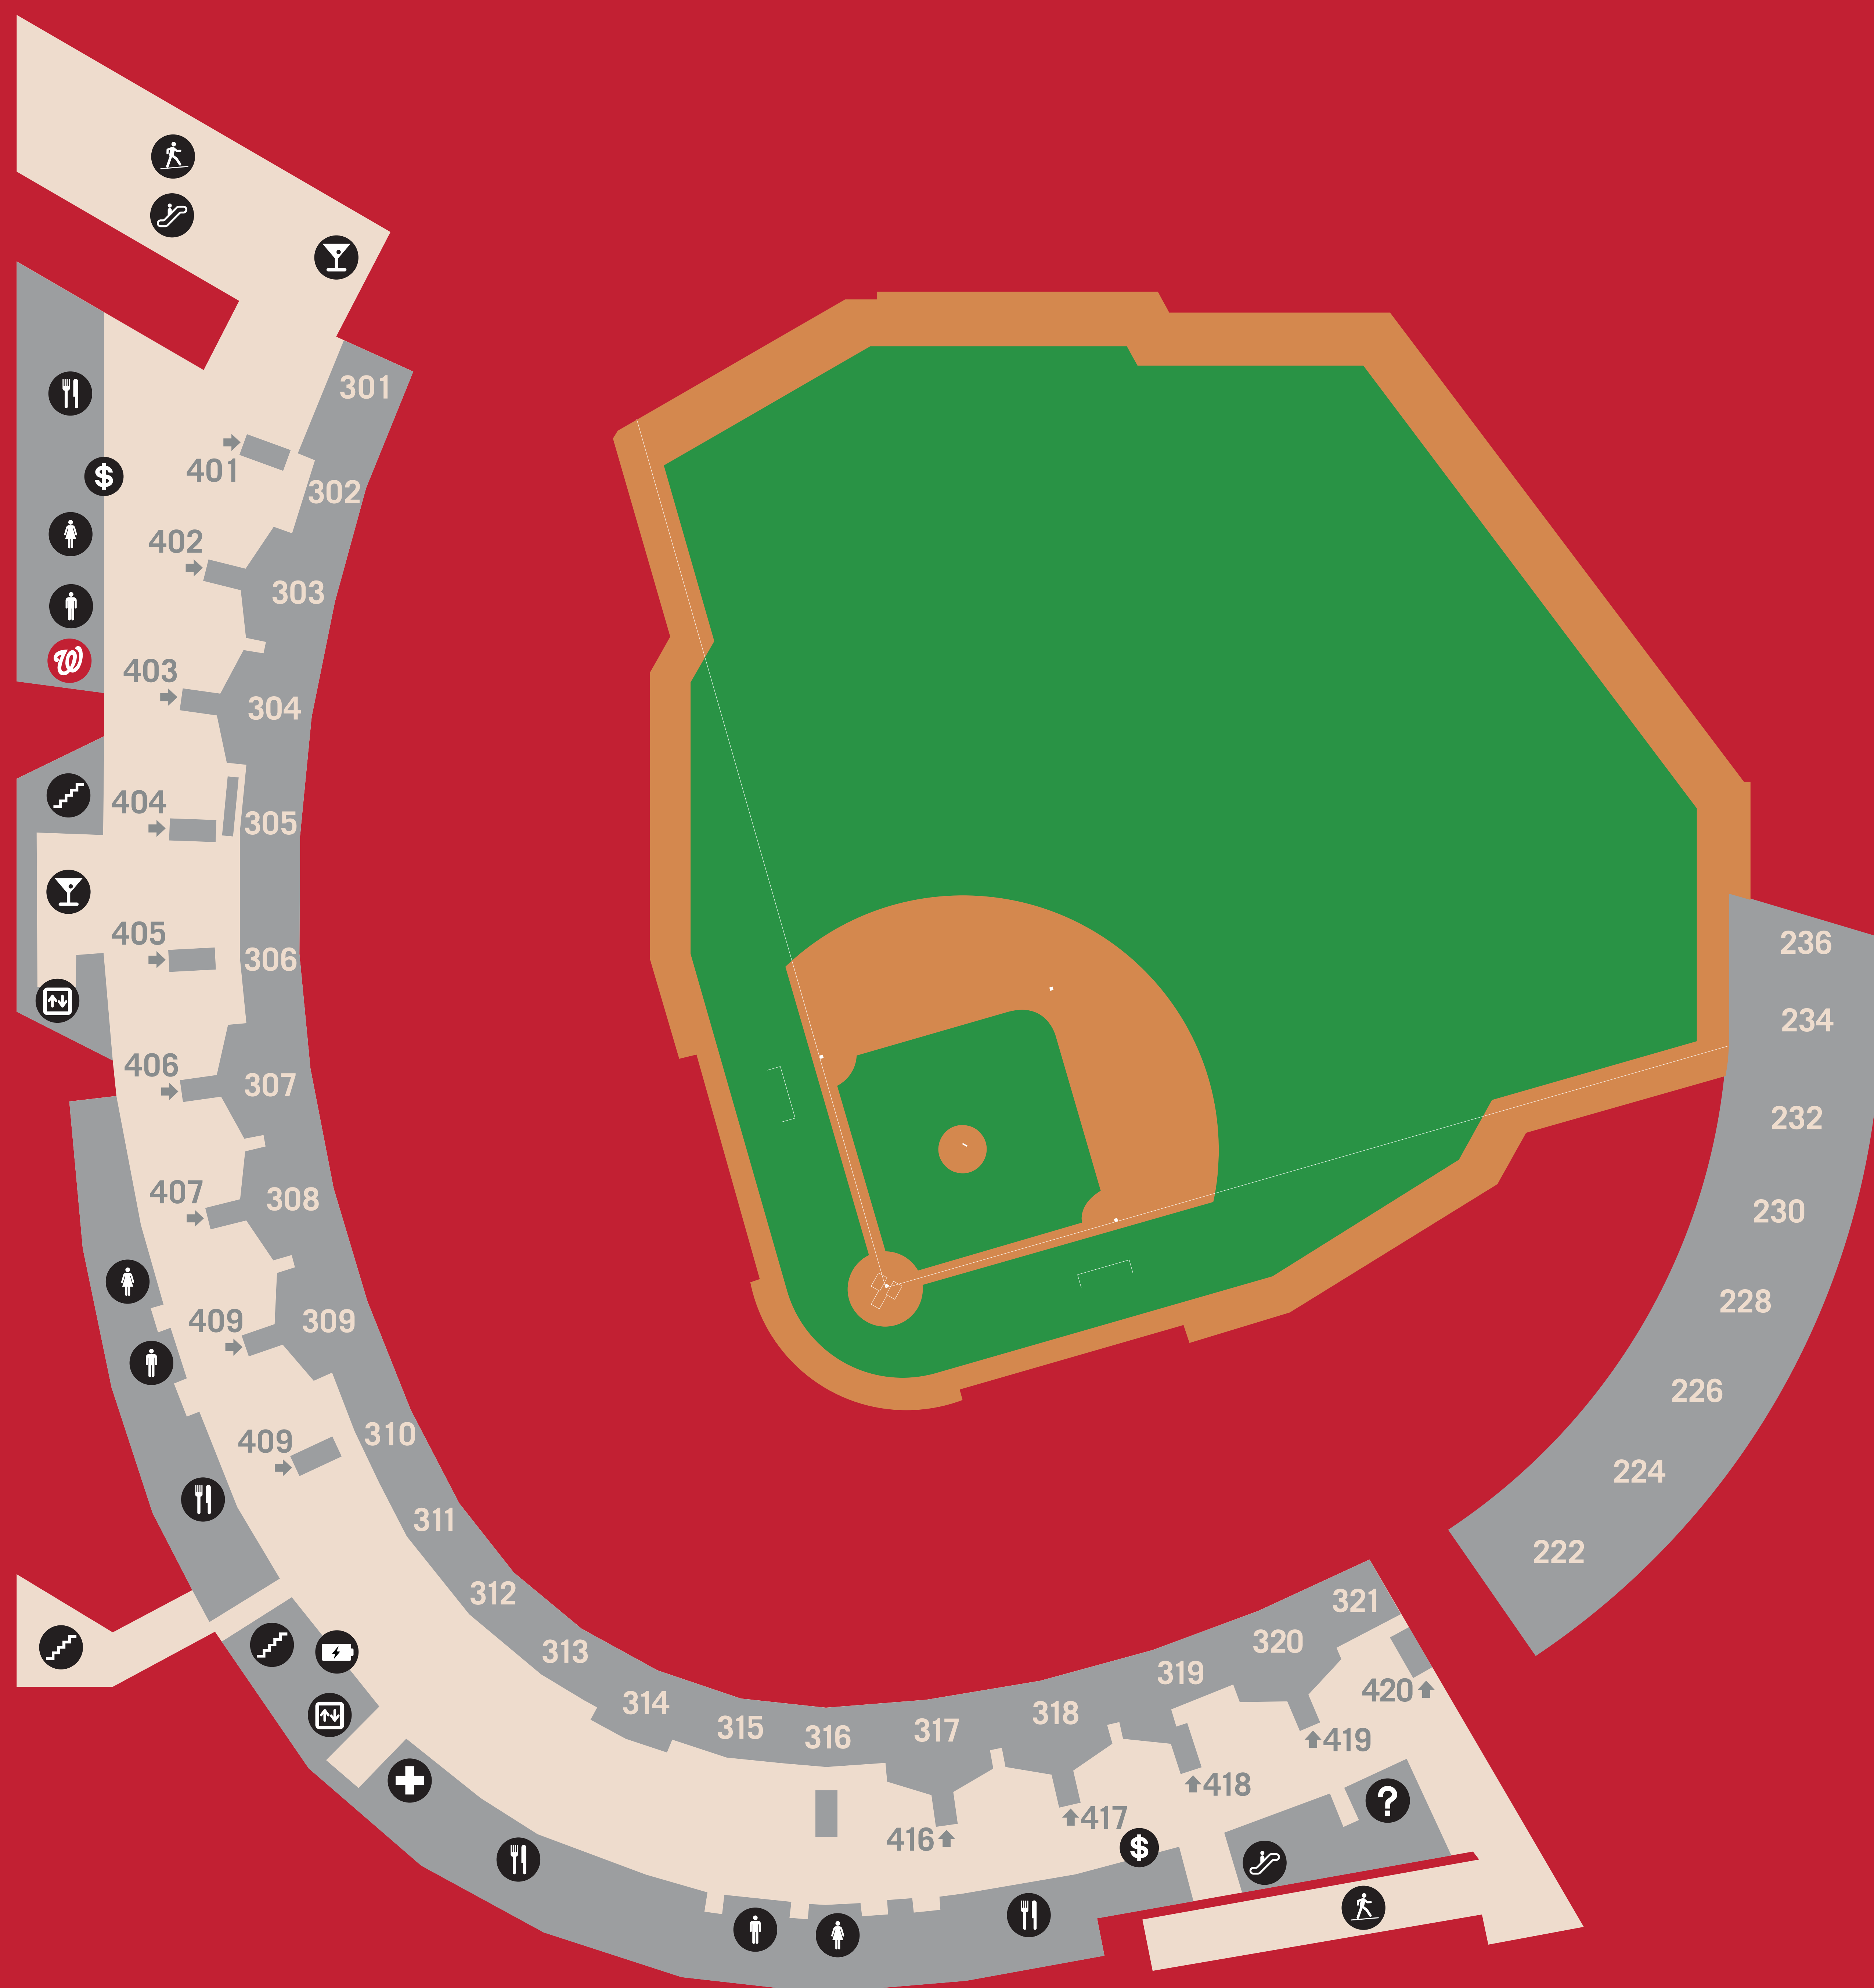

DIRECTORY

GALLERY LEVEL - FLOOR 3

- | | | | | |
|-----------|------------|------------------|-----------------|------------------|
| ELEVATOR | STAIR | GUEST SERVICES | BAR | CHARGING STATION |
| ESCALATOR | TEAM STORE | ATM | MENS RESTROOM | |
| RAMP | FIRST AID | CONCESSION STAND | WOMENS RESTROOM | |

NATIONALS PARK