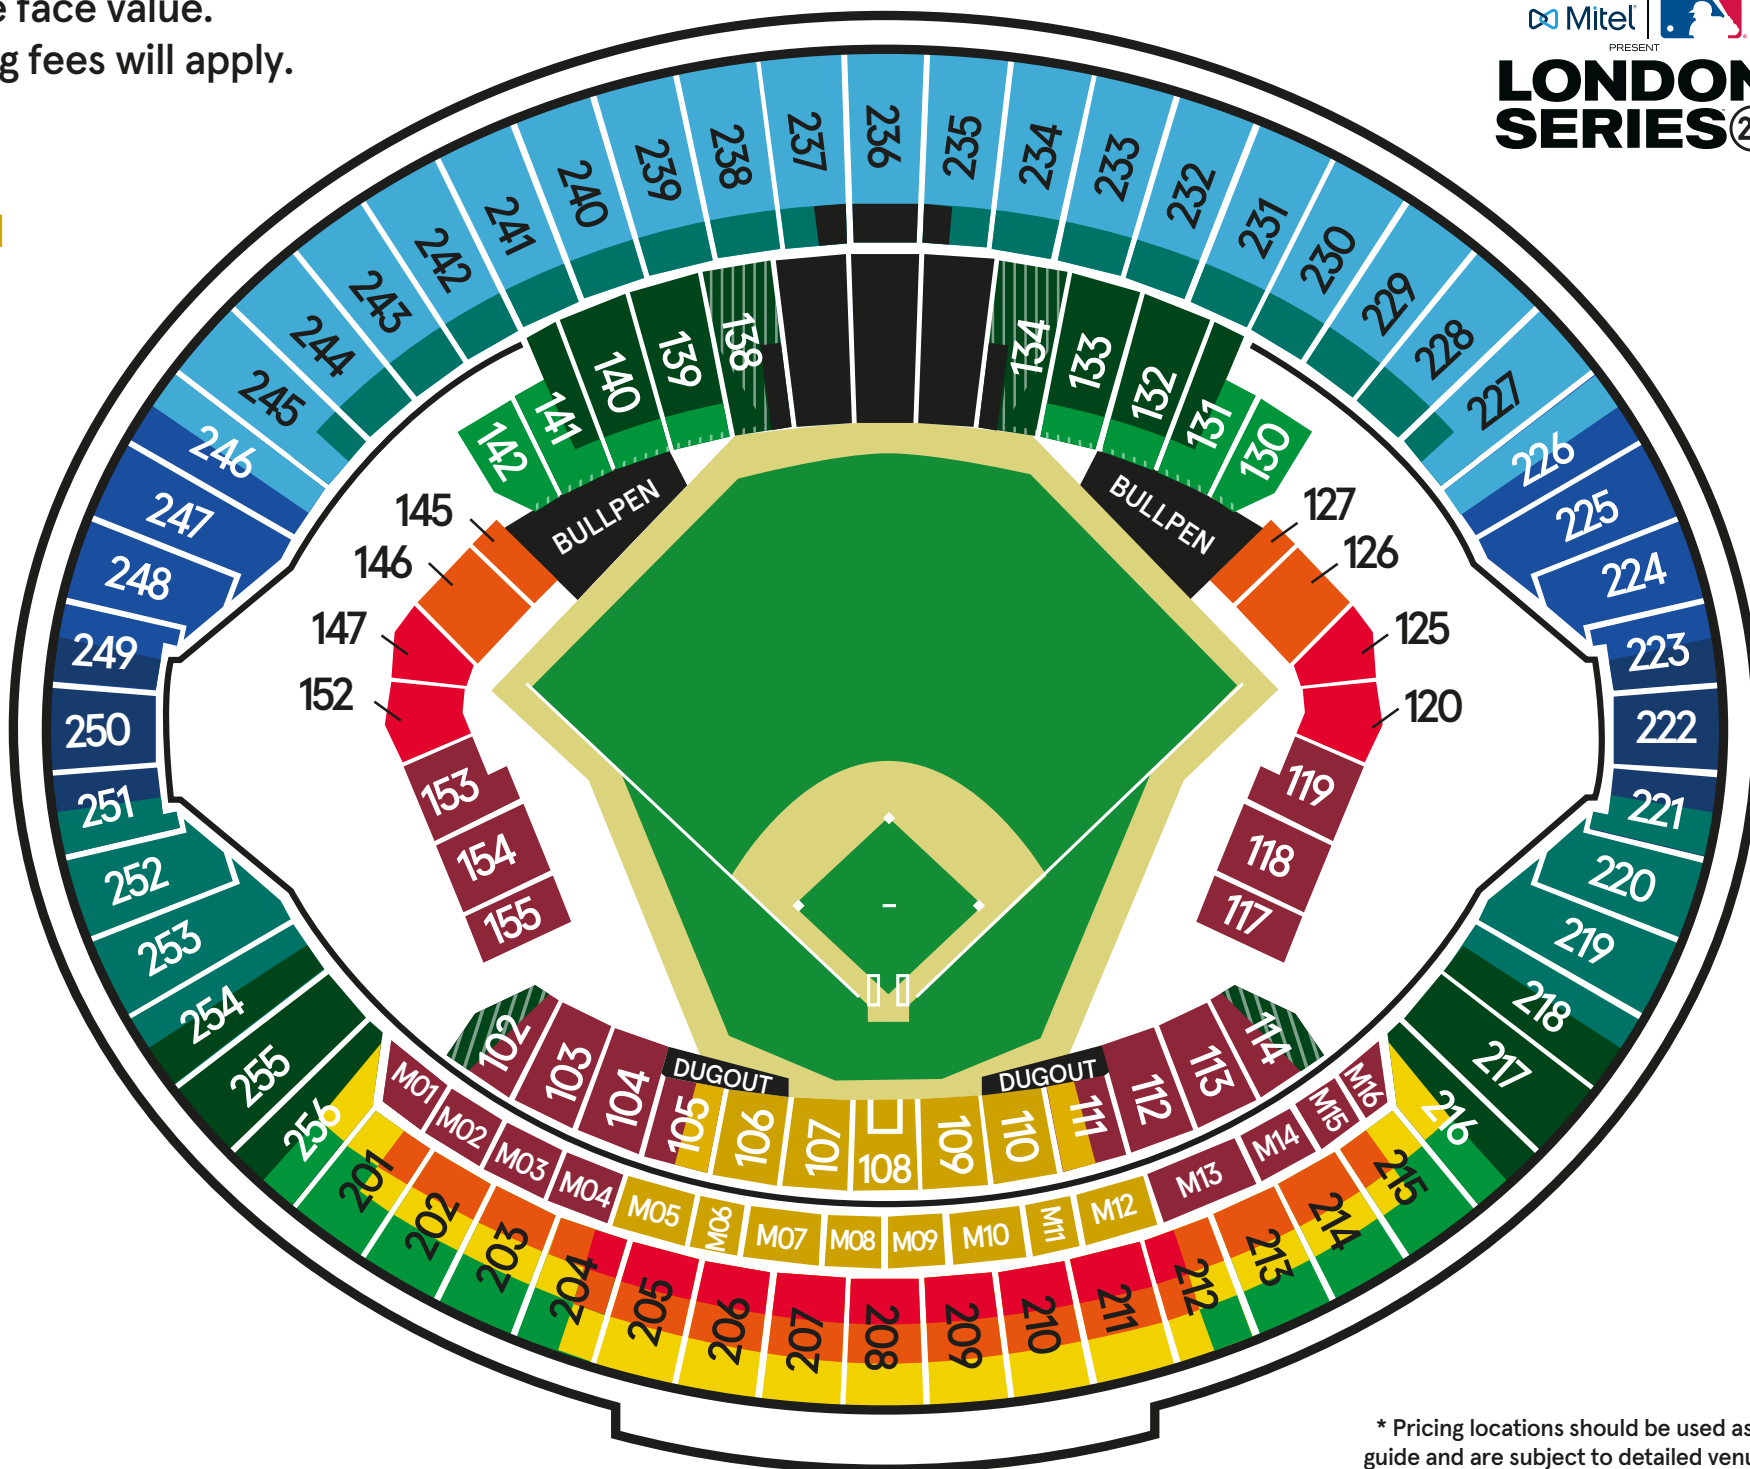

Prices displayed are face value.
Service and handling fees will apply.

PRESENT
**LONDON
SERIES** 20

- £385 PREMIUM
- £320 CAT 1
- £275 CAT 2
- £225 CAT 3
- £175 CAT 4
- £148 CAT 5
- £123 CAT 6
- RESTRICTED VIEW
- £85 CAT 7
- £65 CAT 8
- £45 CAT 9
- £30 CAT 10

* Pricing locations should be used as a guide and are subject to detailed venue configuration changes