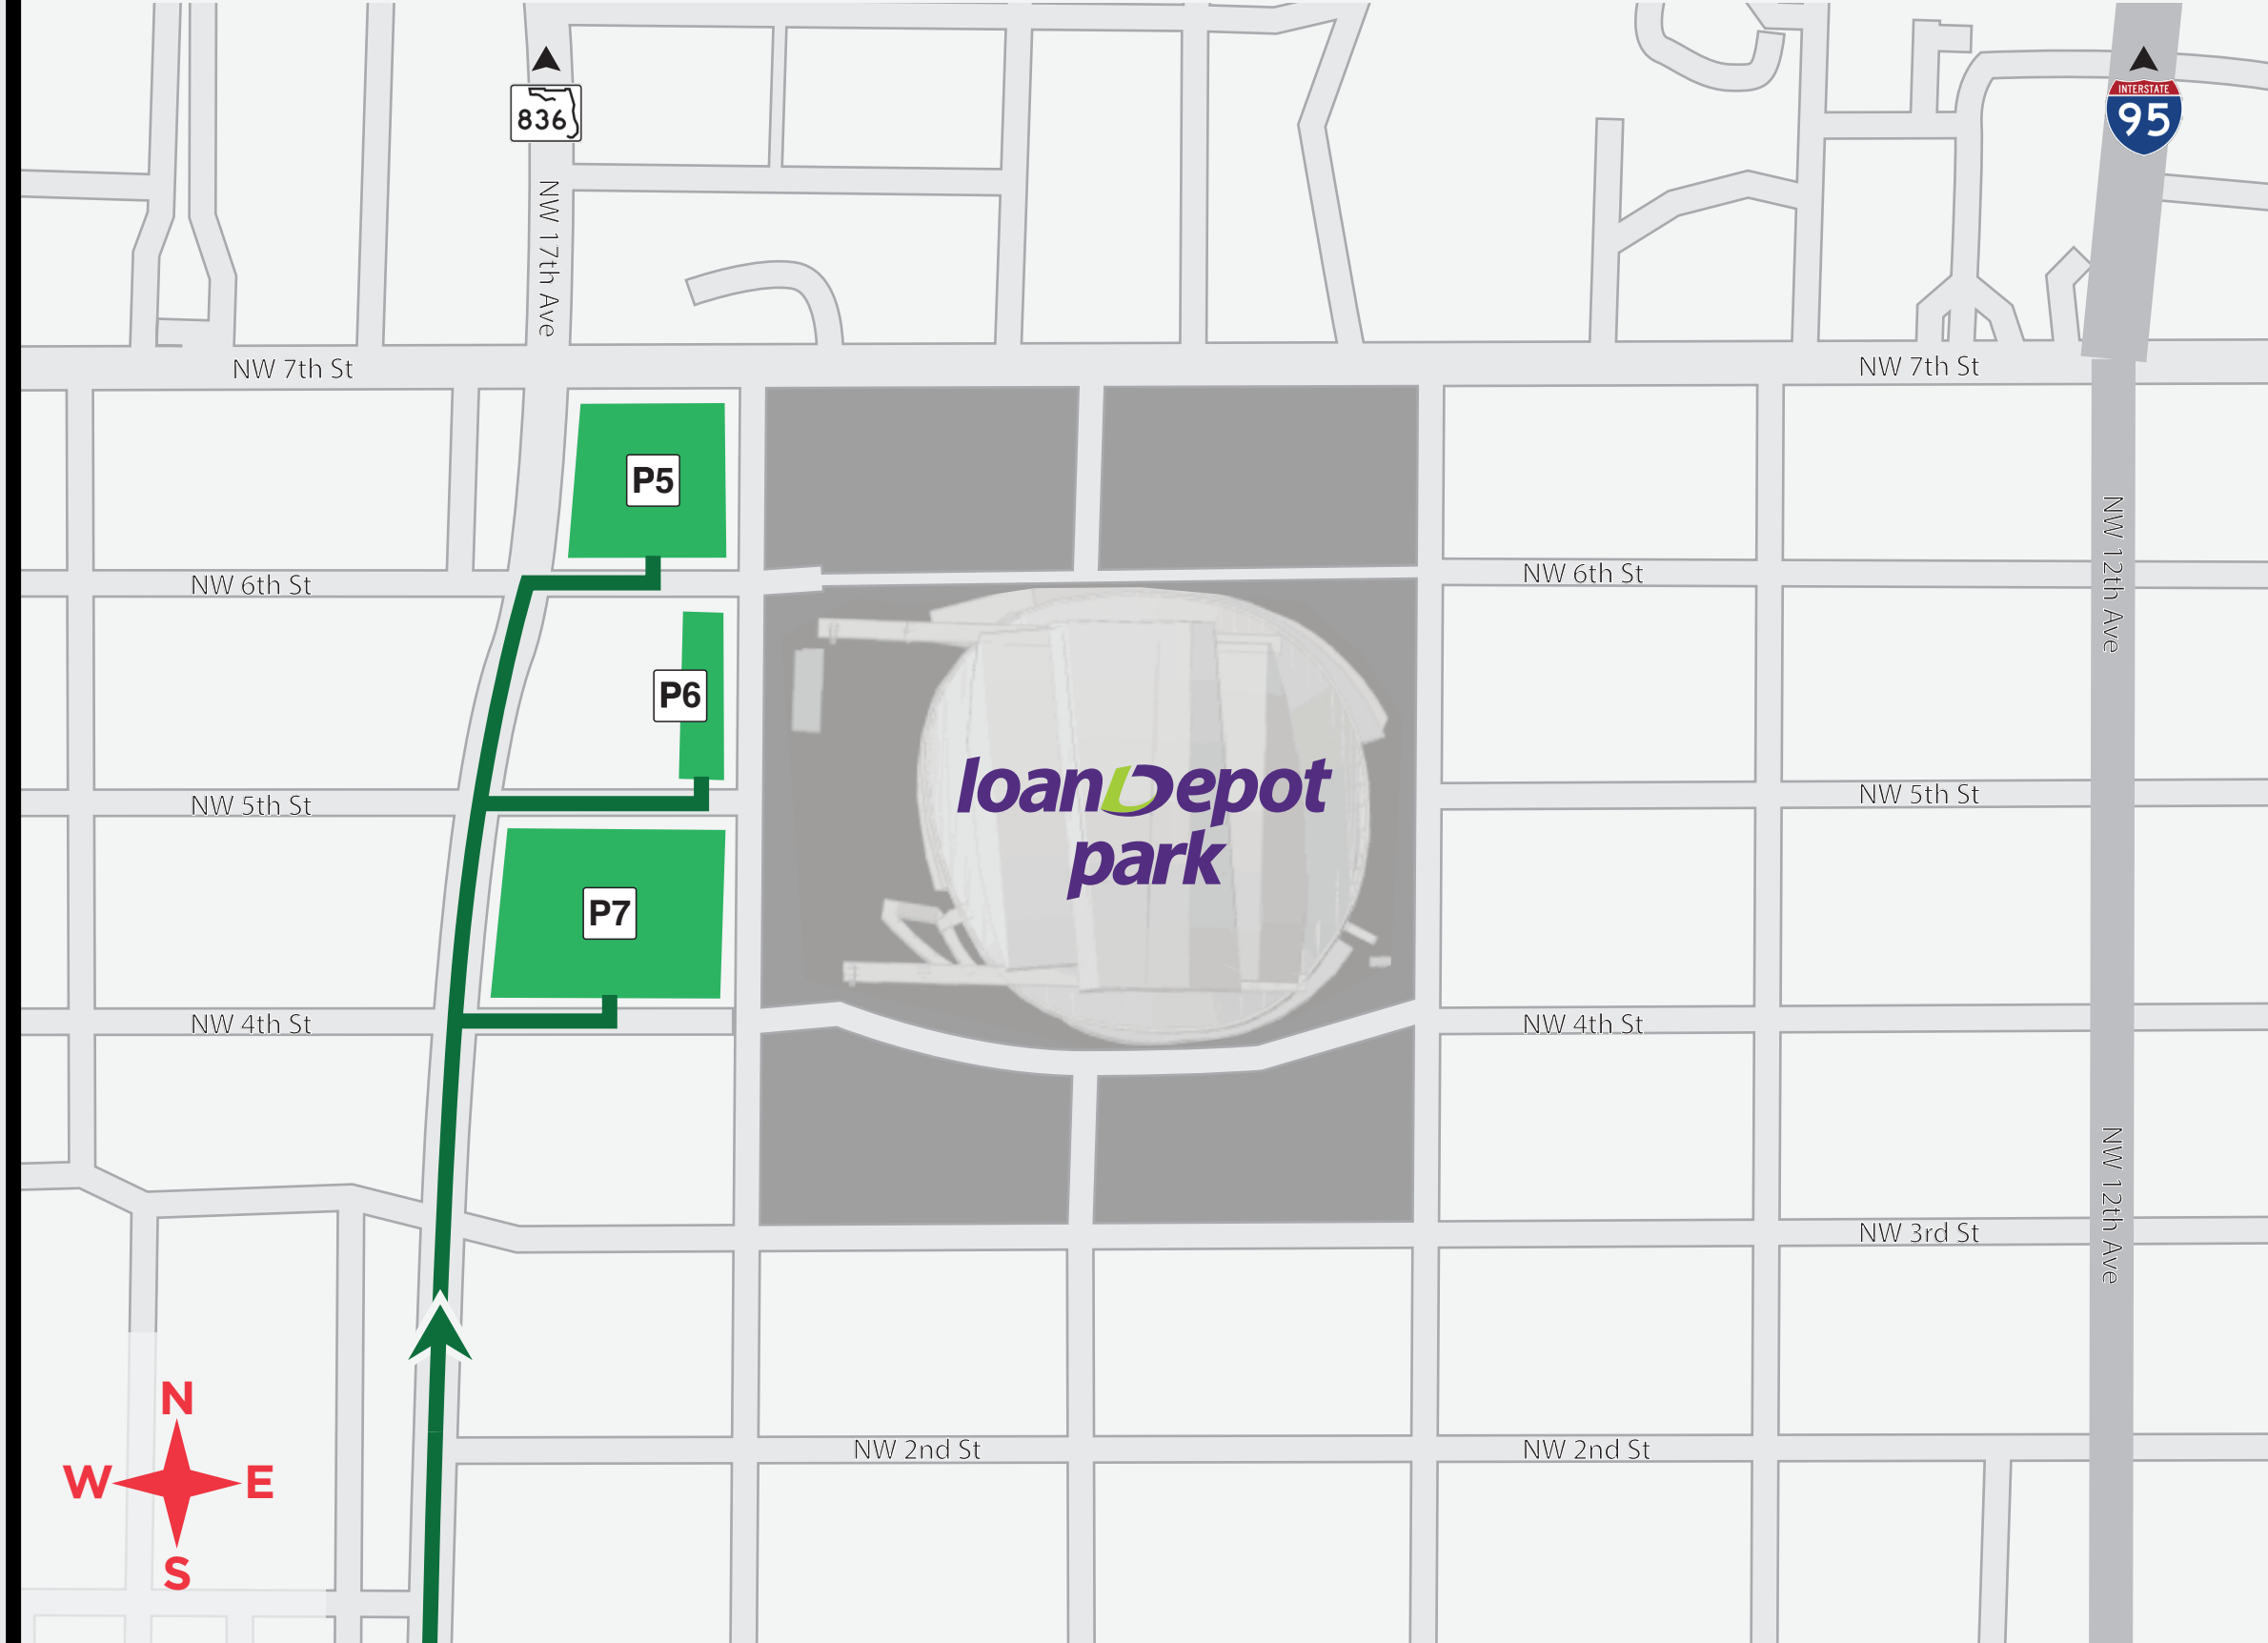

**loanDepot  
park**  
HOME OF BÉISBOL

### Route Instructions and Information

- Approach the ballpark from the south
- Fans can take NW 17th Avenue north to access West Lot 1, West Lot 2 and West Lot 3

West Lots 1, 2 & 3  
Ingress Route

**P5** West Lot 1  
1600 NW 7th Street  
Miami, FL 33125

**P6** West Lot 2  
1610 NW 6th Street  
Miami, FL 33125

**P7** West Lot 3  
1680 NW 5th Street  
Miami, FL 33125

**loanDepot  
park**  
HOME OF BÉISBOL

### Route Instructions and Information

- Fans exiting from West Lot 1, West Lot 2 or West Lot 3 will be directed across NW 17th Avenue to continue west
- Fans will only be allowed to turn left on NW 17th Avenue to head south if traffic allows
- Fans will not be able to head north on NW 17th Avenue