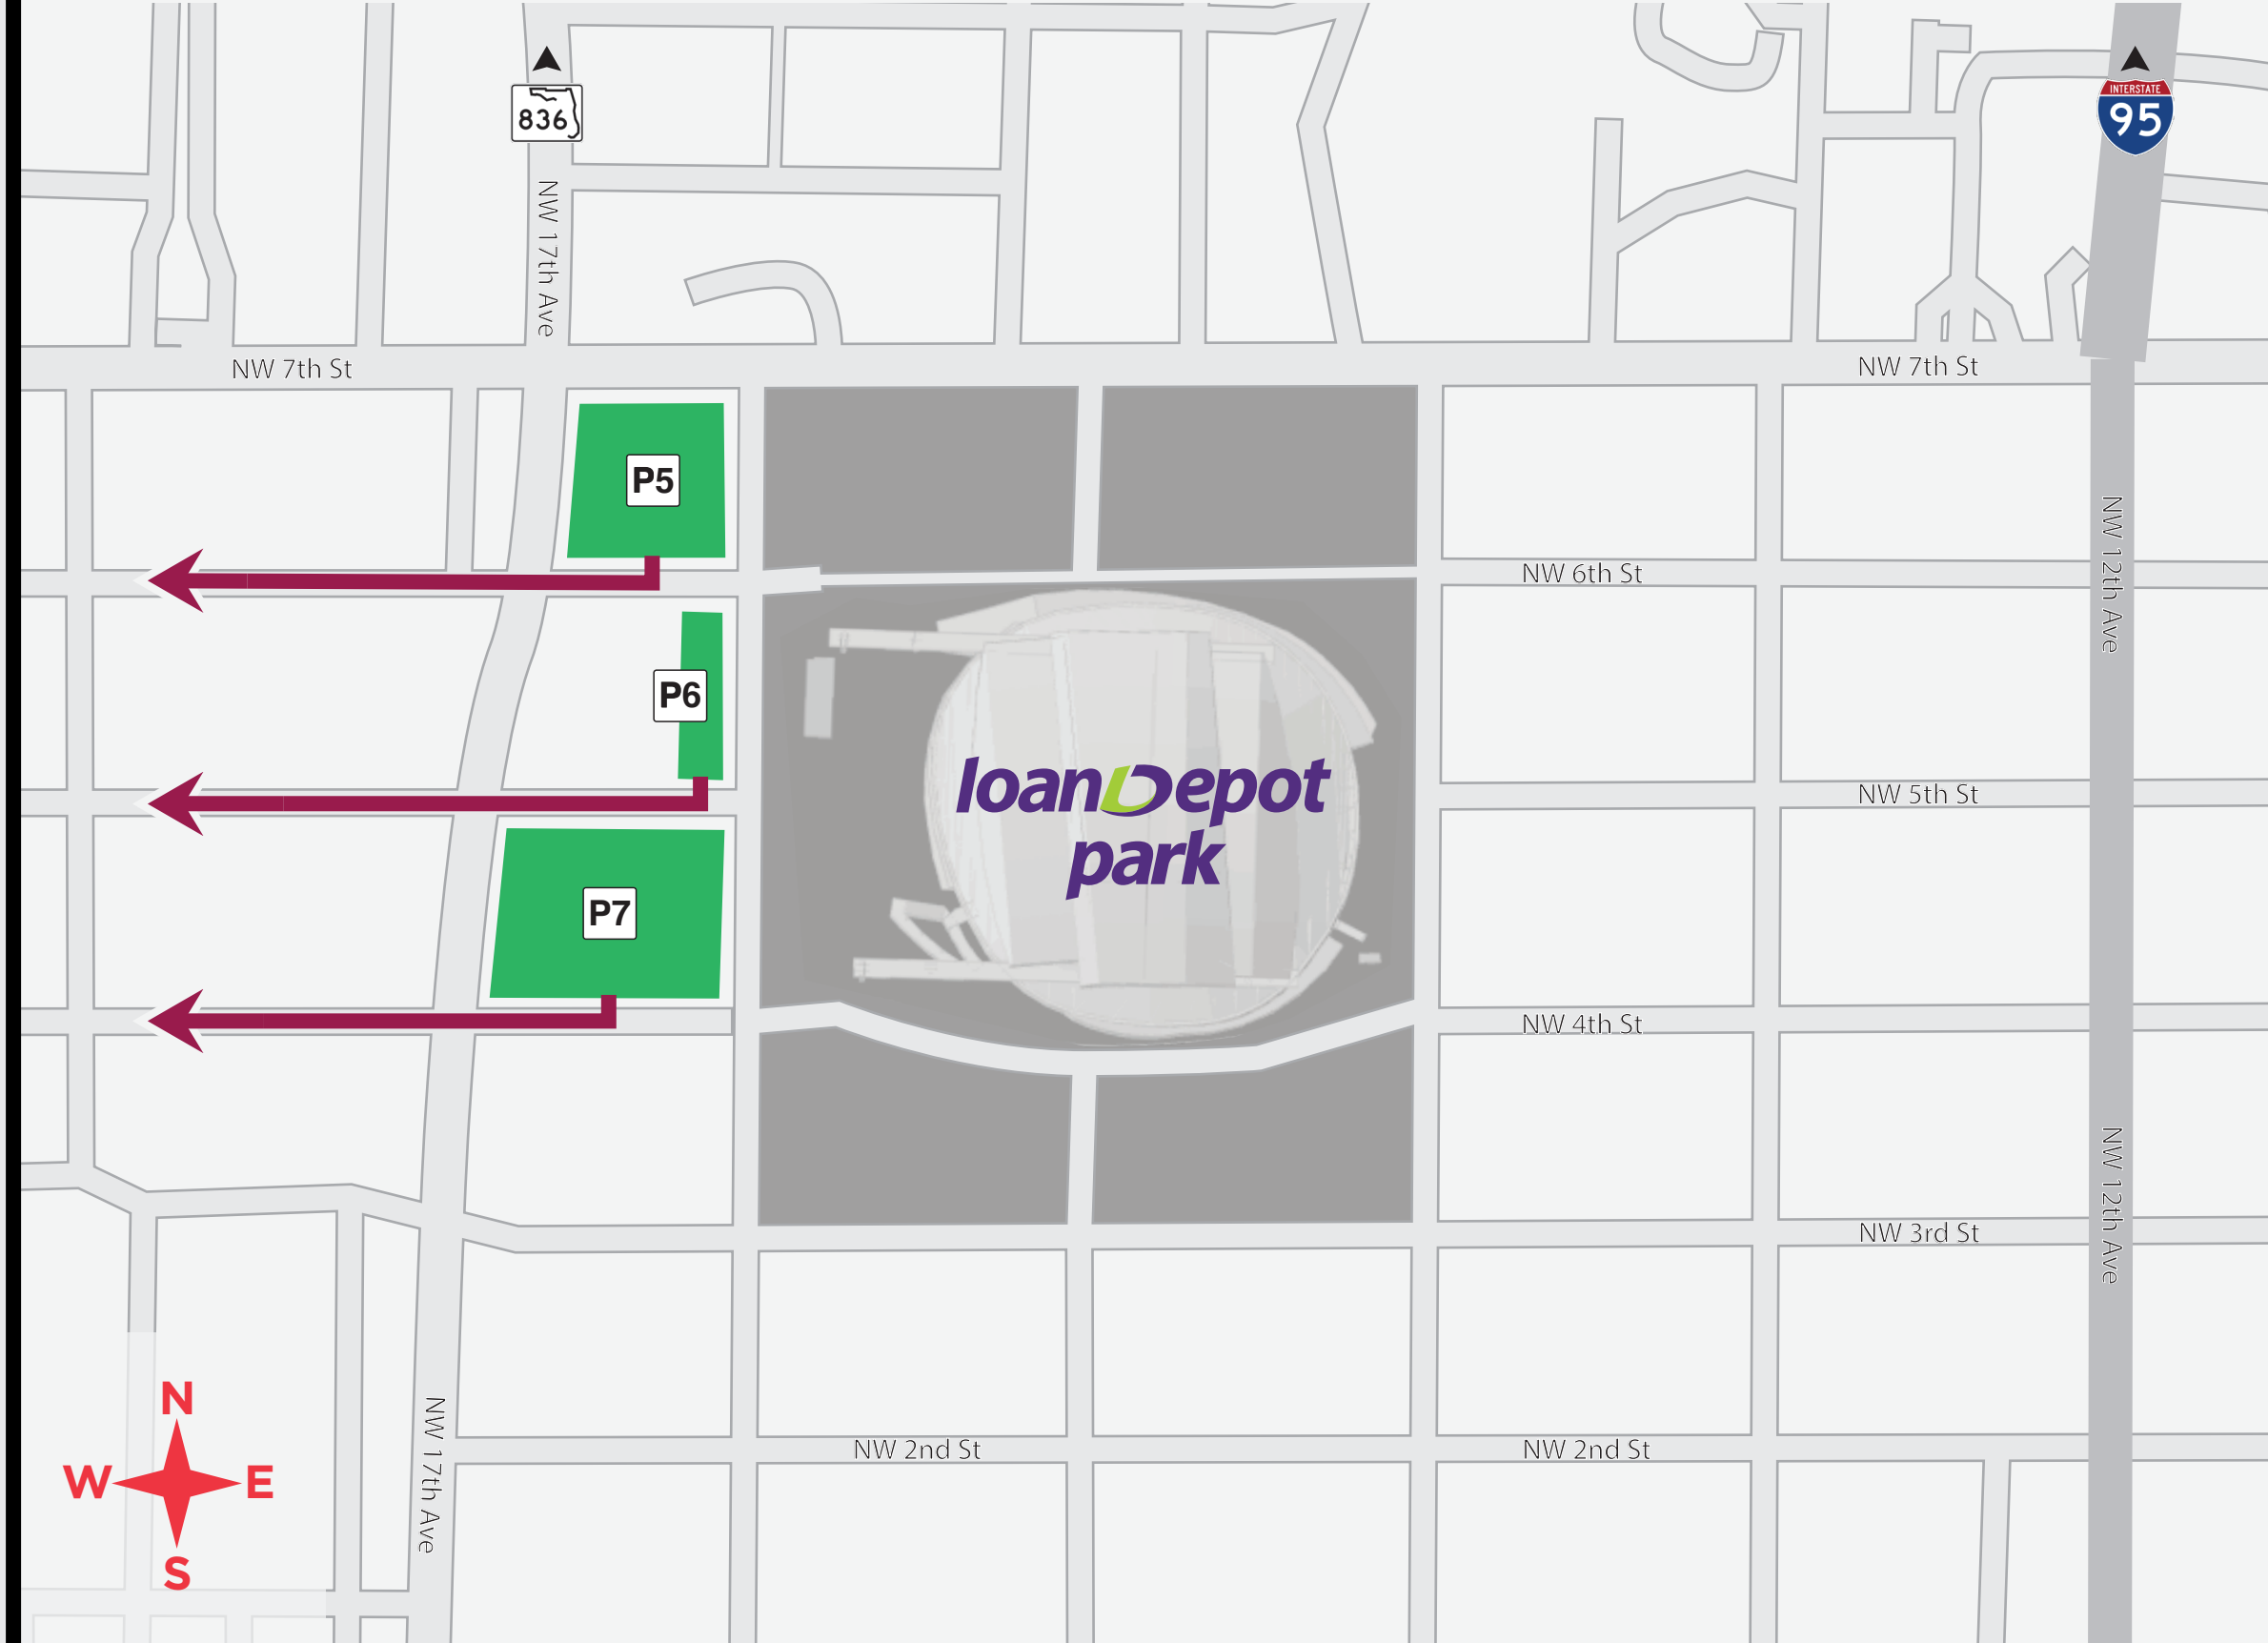

### Route Instructions and Information

- Approach the ballpark from the south
- Fans can take NW 17th Avenue north to access West Lot 1, West Lot 2 and West Lot 3

West Lots 1, 2 & 3  
Ingress Route

**P5** West Lot 1  
1600 NW 7th Street  
Miami, FL 33125

**P6** West Lot 2  
1610 NW 6th Street  
Miami, FL 33125

**P7** West Lot 3  
1680 NW 5th Street  
Miami, FL 33125

**loanDepot  
park**  
HOME OF BÉISBOL

### Route Instructions and Information

- Fans exiting from West Lot 1, West Lot 2 or West Lot 3 will be directed across NW 17th Avenue to continue west
- Fans will only be allowed to turn left on NW 17th Avenue to head south if traffic allows
- Fans will not be able to head north on NW 17th Avenue