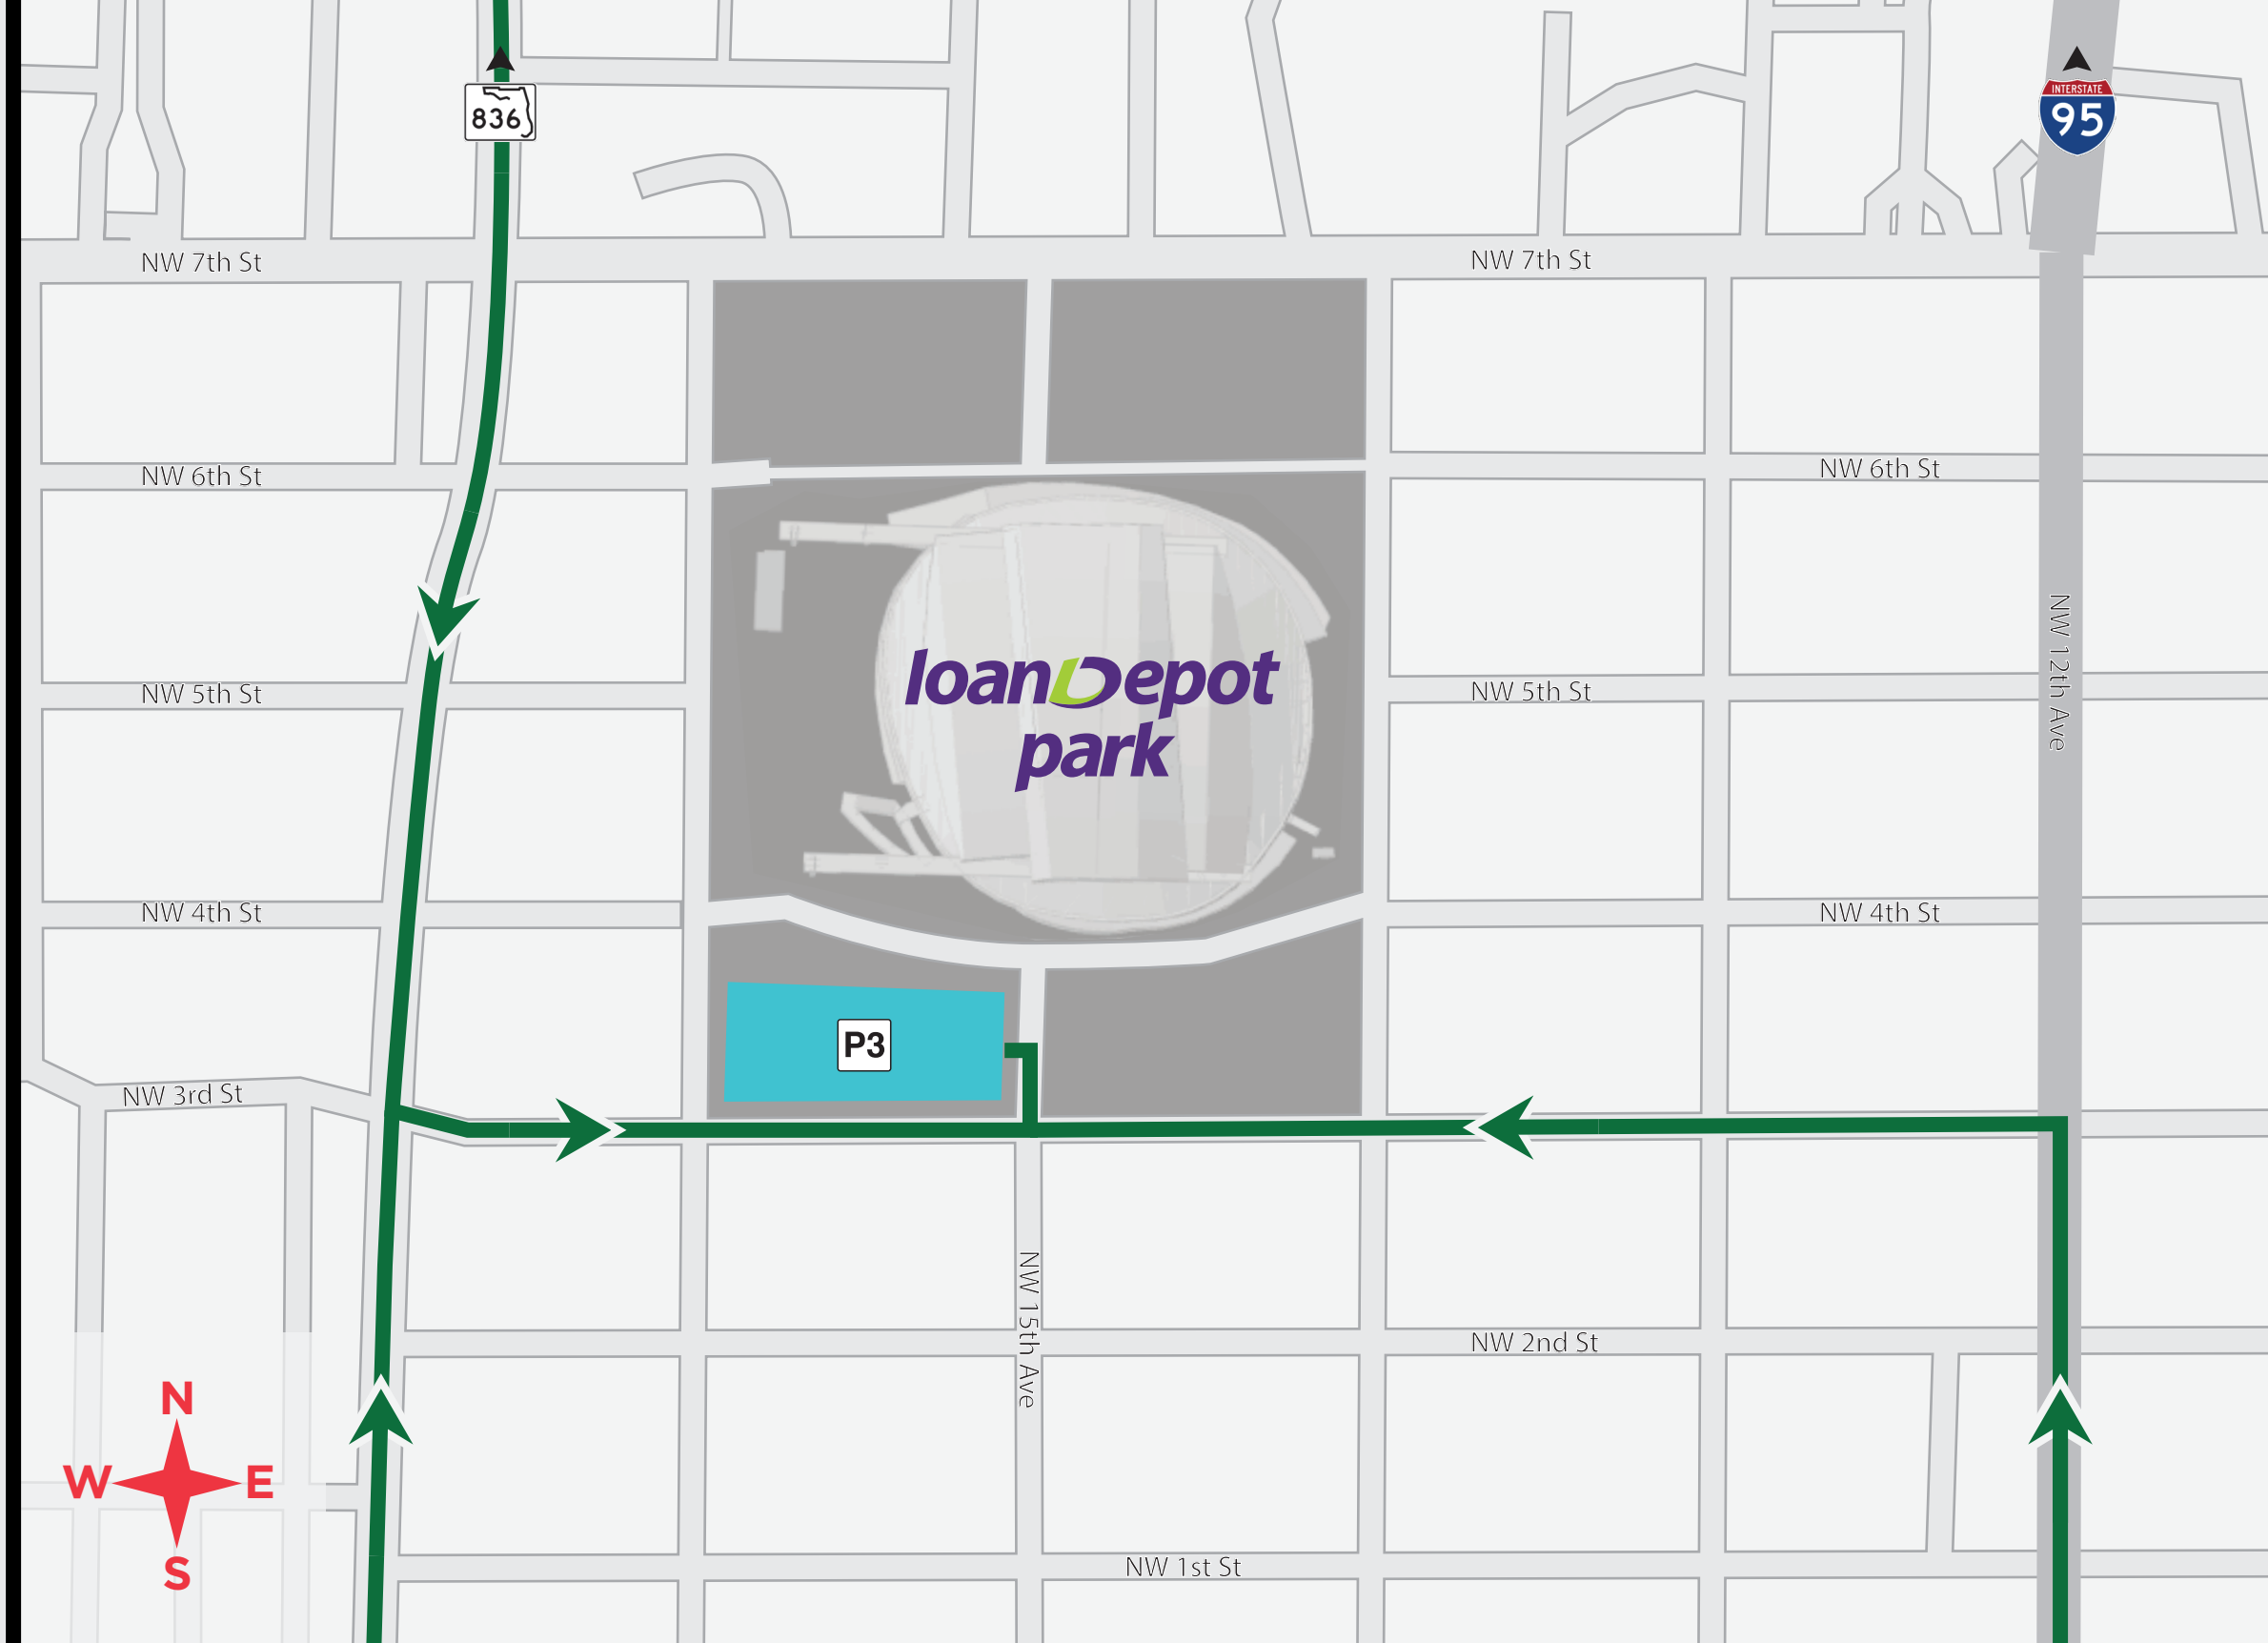

**loanDepot  
park**  
HOME OF BEISBOL

### Route Instructions and Information

- From the North:
  - Approach the ballpark using 836 East ramp
  - Vehicles exiting 836 East ramp at NW 17th Avenue will continue south, turn left onto NW 3rd Street, and then left onto NW 15th Avenue to access the First Base Garage.
- From the South:
  - Fans can take NW 12th Avenue north, turn left onto NW 3rd Street, and then right onto NW 15th Avenue to access the First Base Garage.
  - Fans can take NW 17th Avenue north, turn right onto NW 3rd Street, and then left onto NW 15th Avenue to access the First Base Garage.

**First Base Garage**  
Ingress Route

**First Base Garage**

1502 NW 4th St  
Miami, FL 33125

**loanDepot  
park**  
HOME OF BEISBOL

### Route Instructions and Information

- Fans exiting the First Base Garage will be directed west on NW 3rd Street
  - Fans can turn left on NW 17th Avenue and head south
  - Fans can continue west on NW 3rd Street