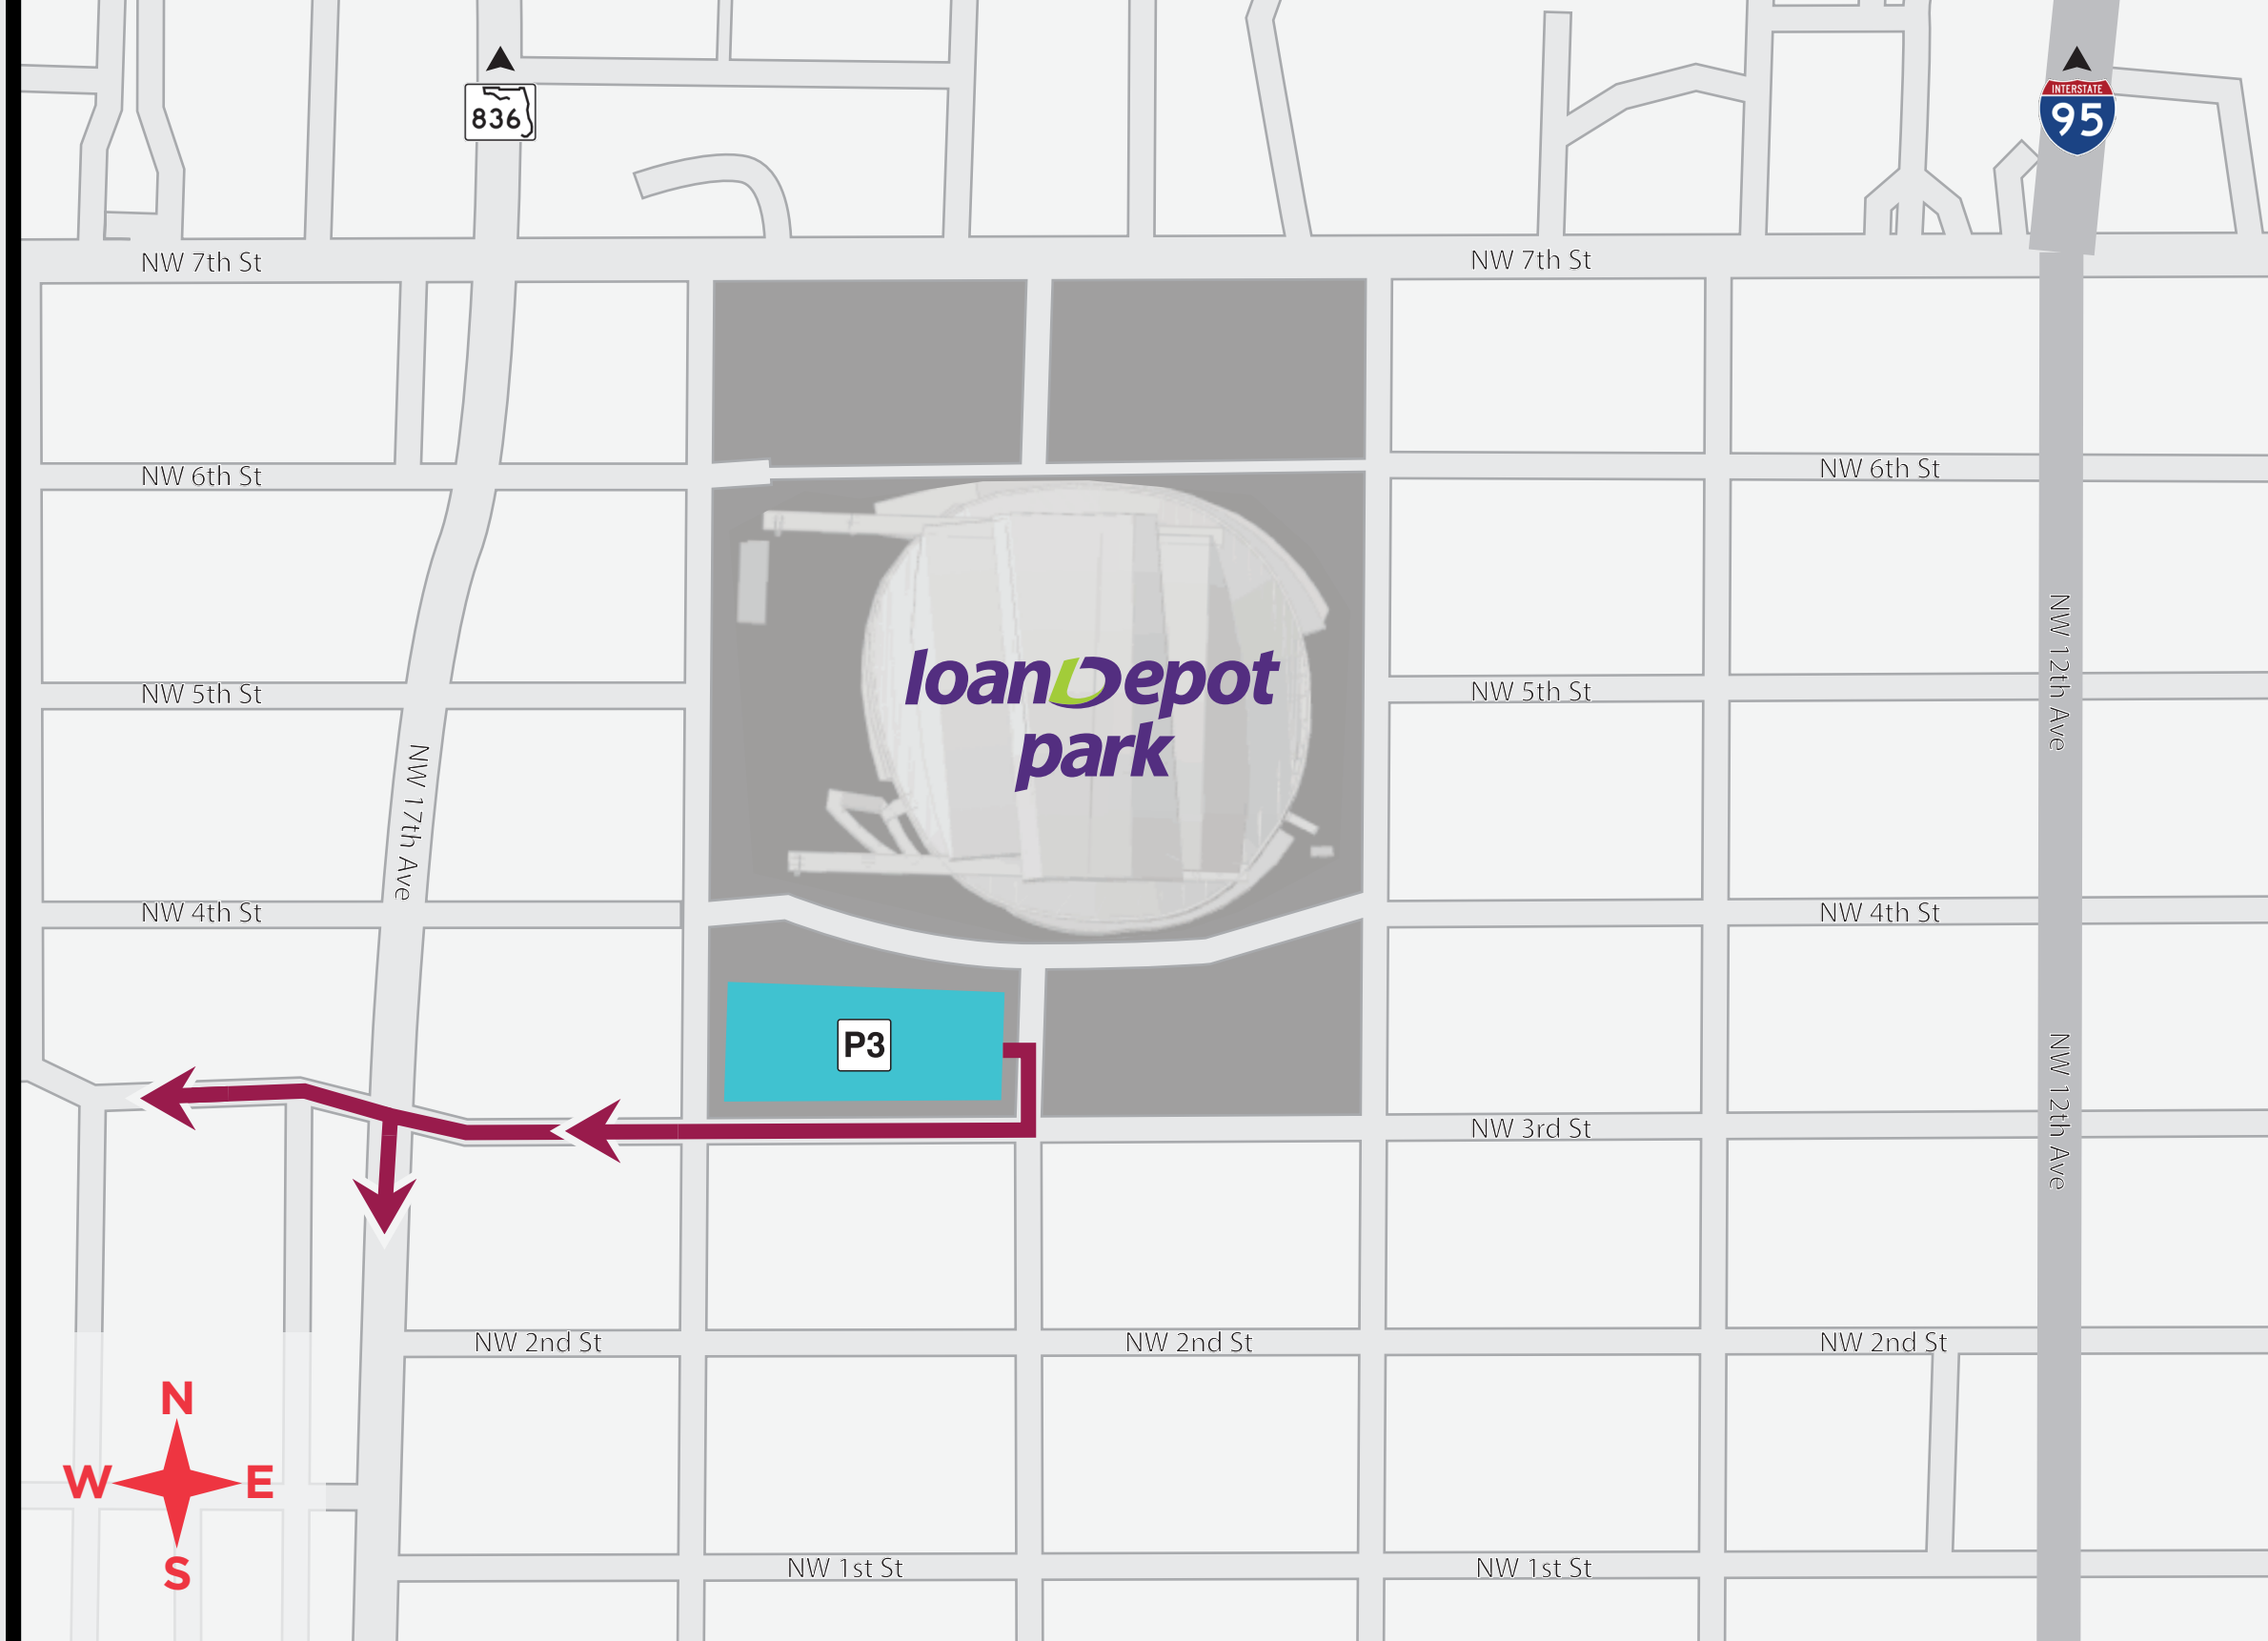

### Route Instructions and Information

- From the North:
  - Approach the ballpark using 836 East ramp
  - Vehicles exiting 836 East ramp at NW 17th Avenue will continue south, turn left onto NW 3rd Street, and then left onto NW 15th Avenue to access the First Base Garage.
- From the South:
  - Fans can take NW 12th Avenue north, turn left onto NW 3rd Street, and then right onto NW 15th Avenue to access the First Base Garage.
  - Fans can take NW 17th Avenue north, turn right onto NW 3rd Street, and then left onto NW 15th Avenue to access the First Base Garage.

**First Base Garage**  
Ingress Route

**First Base Garage**

1502 NW 4th St  
Miami, FL 33125

**loanDepot  
park**  
HOME OF BEISBOL

### Route Instructions and Information

- Fans exiting the First Base Garage will be directed west on NW 3rd Street
  - Fans can turn left on NW 17th Avenue and head south
  - Fans can continue west on NW 3rd Street