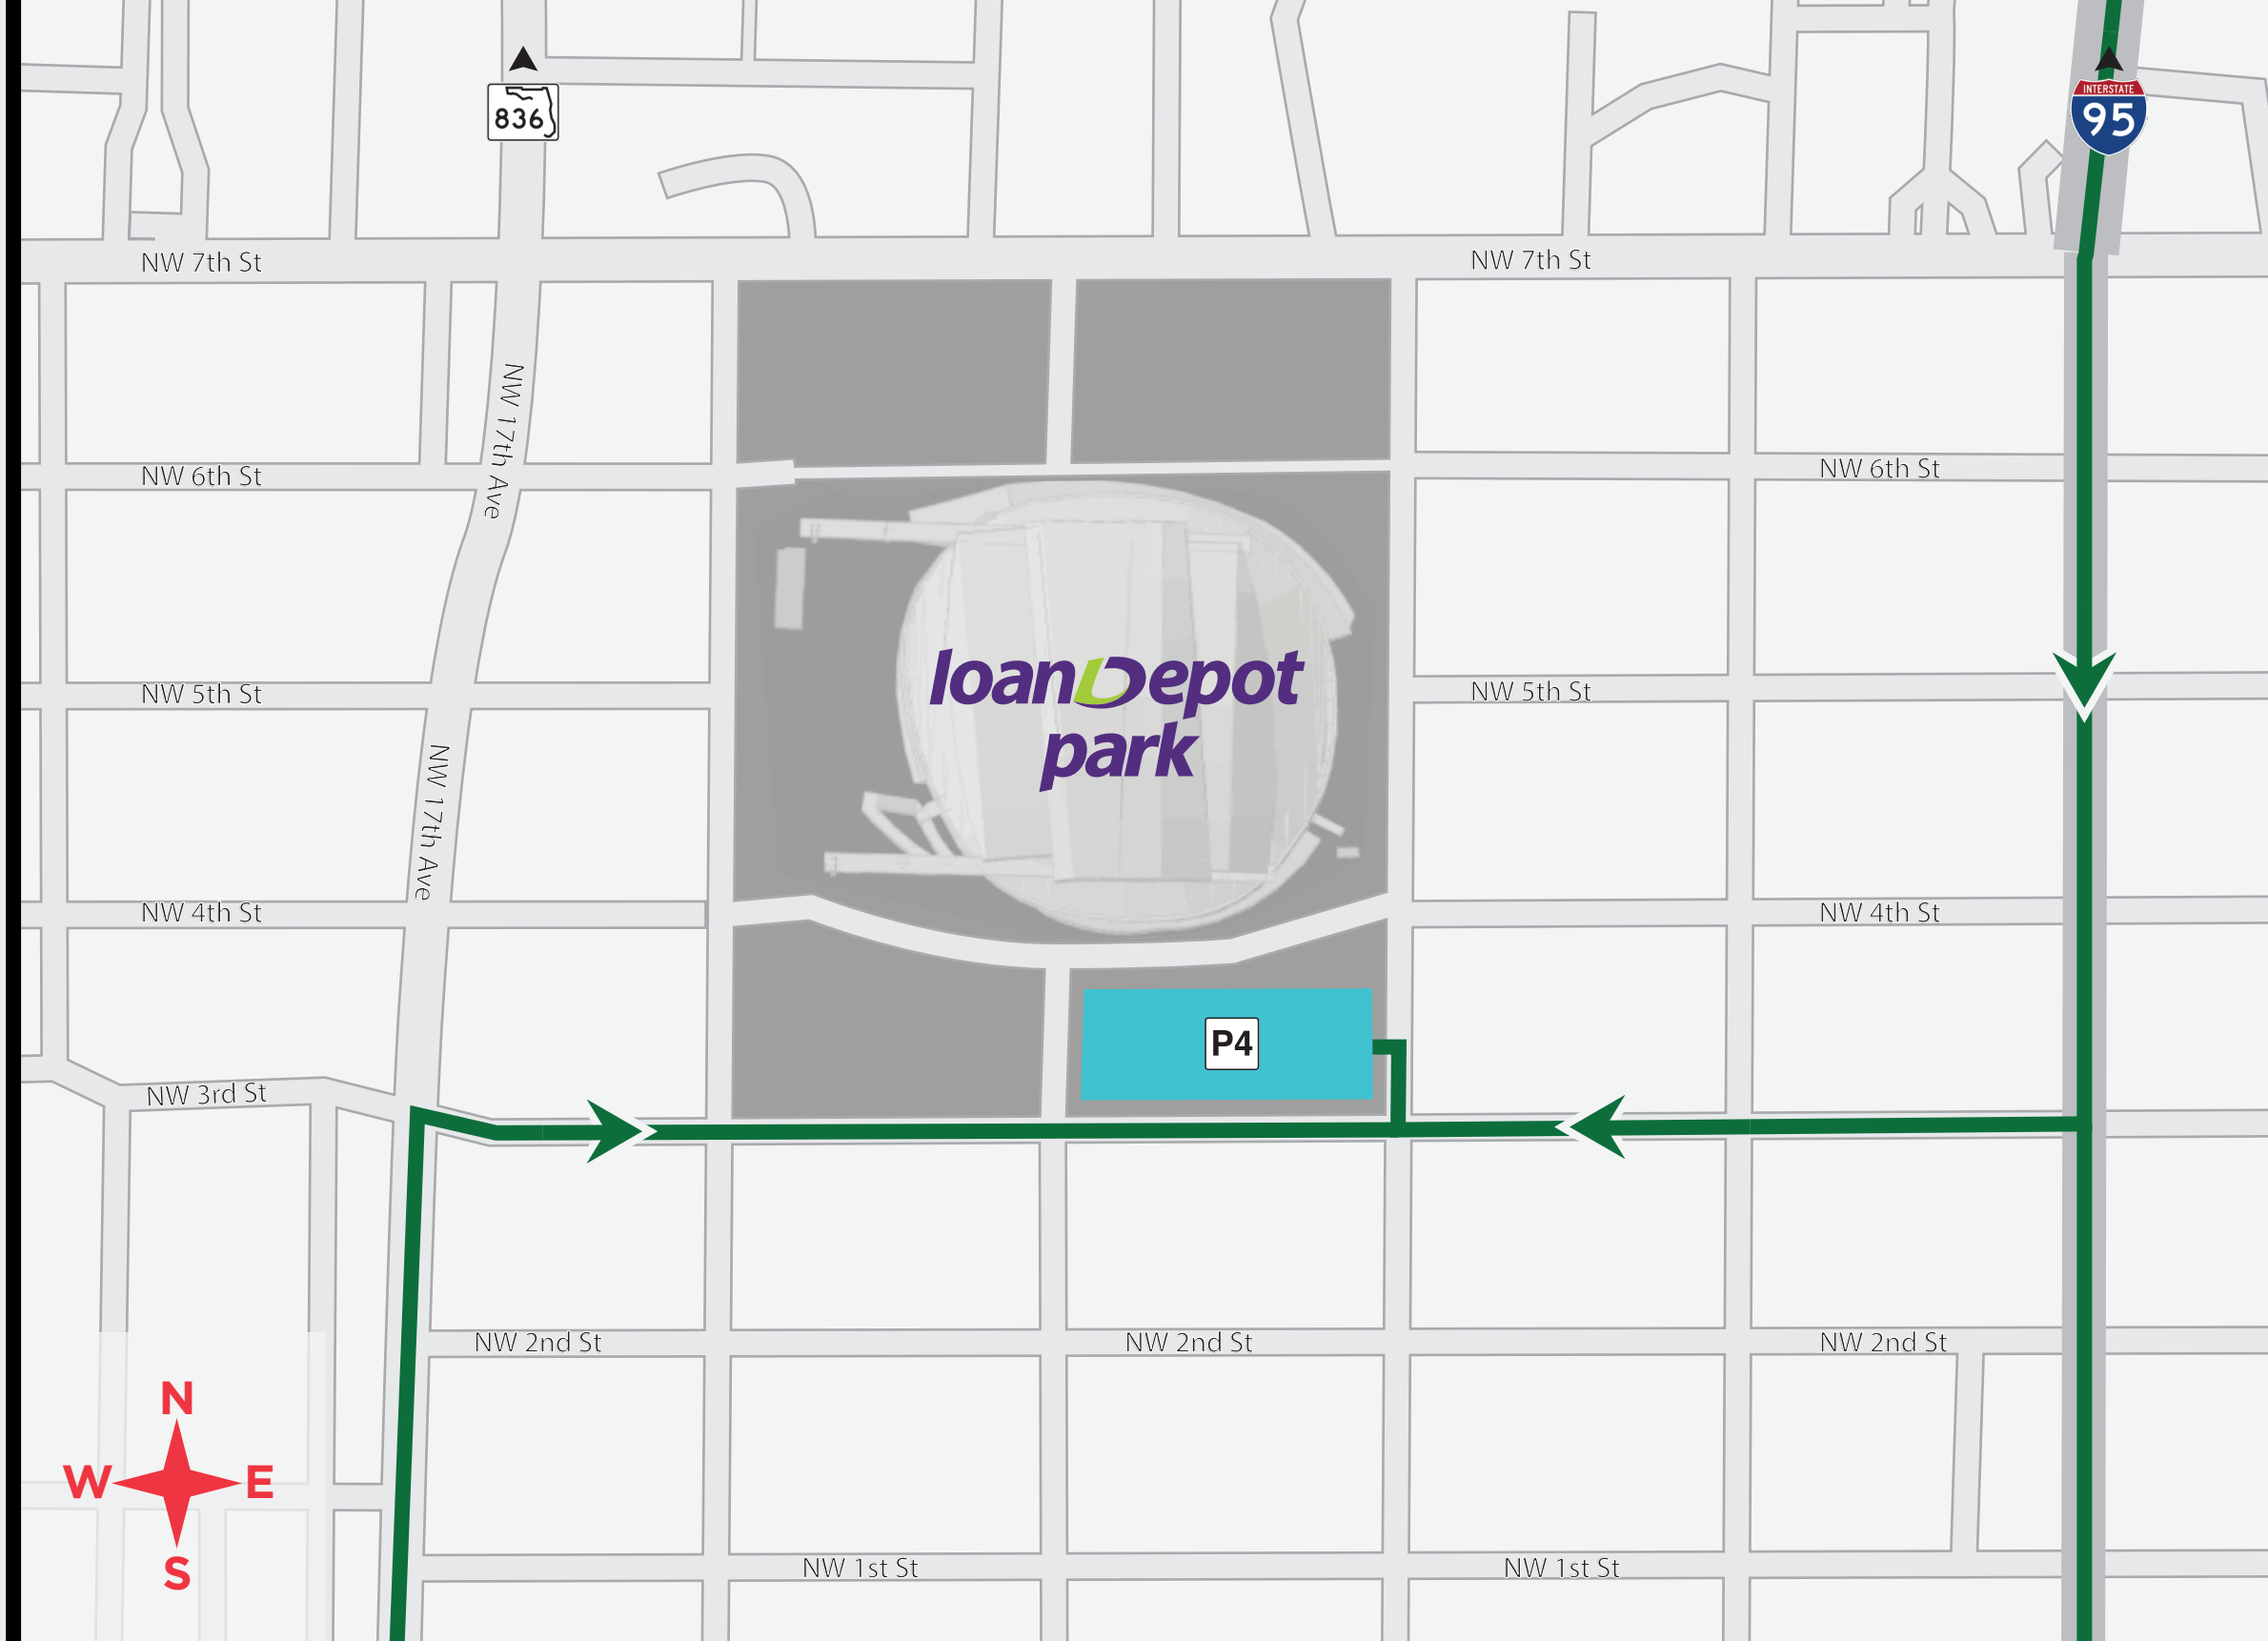

**loanDepot  
park**  
HOME OF BEISBOL

### Route Instructions and Information

- From the North:
  - Approach the ballpark using 95 South ramp
  - Vehicles exiting 95 South ramp at NW 12th Avenue can make a left turn at the light to cross the bridge. Once over the bridge, vehicles can continue south, turn right onto NW 3rd Street, and then right onto NW 14th Avenue to access the Center Field Garage.
    - Note – NW 12th Avenue bridge will occasionally be in the up position potentially impacting arrival times. Fans are encouraged to account for this in their travel plans.
- From the South:
  - Fans can take NW 12th Avenue north, turn left onto NW 3rd Street, and then right onto NW 14th Avenue to access the Center Field Garage.
  - Fans can take NW 17th Avenue north, turn right onto NW 3rd Street, and then left onto NW 14th Avenue to access the Center Field Garage.

**Center Field Garage**  
**Ingress Route**

**Center Field Garage**

1402 NW 4th St  
Miami, FL 33125

**loanDepot  
park**  
HOME OF BEISBOL

### Route Instructions and Information

- Fans exiting the Center Field Garage can turn left on NW 2nd Street or NW 3rd Street, head east towards NW 12th Avenue, and turn left to head north and approach the 836 ramp.
- Note – NW 12th Avenue bridge will occasionally be in the up position potentially impacting departure times.