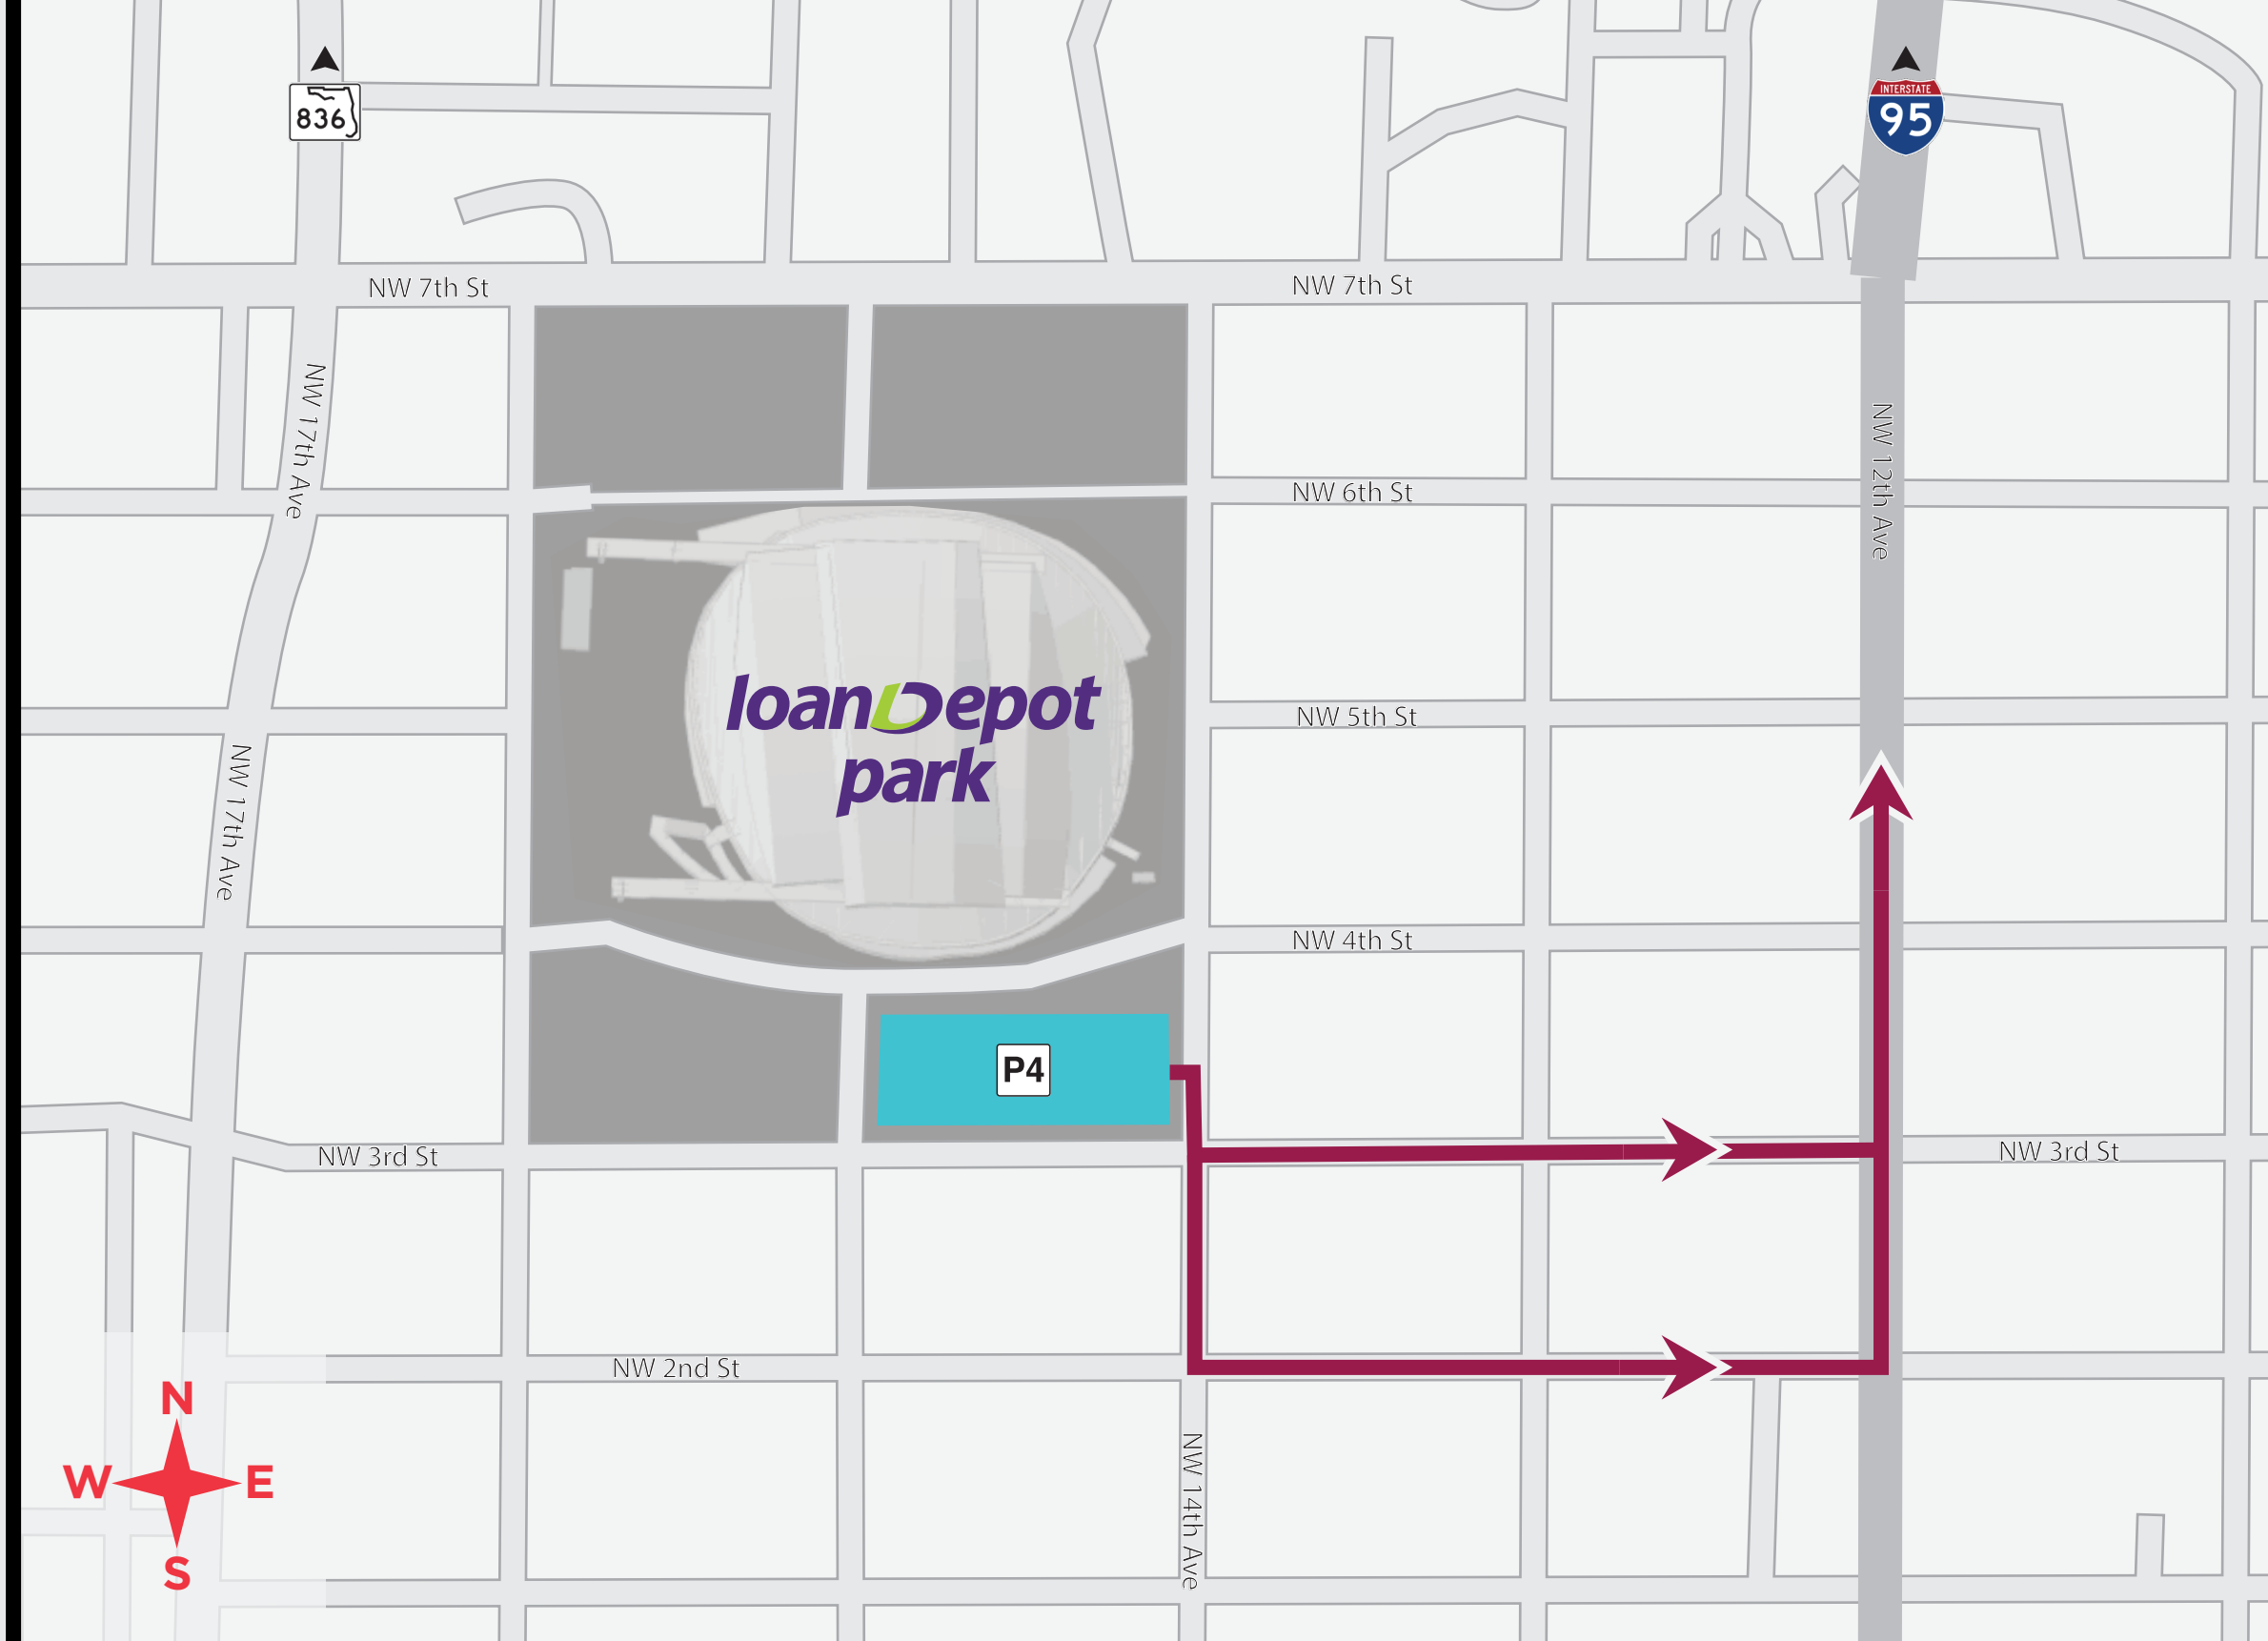

### Route Instructions and Information

- From the North:
  - Approach the ballpark using 95 South ramp
  - Vehicles exiting 95 South ramp at NW 12th Avenue can make a left turn at the light to cross the bridge. Once over the bridge, vehicles can continue south, turn right onto NW 3rd Street, and then right onto NW 14th Avenue to access the Center Field Garage.
    - Note – NW 12th Avenue bridge will occasionally be in the up position potentially impacting arrival times. Fans are encouraged to account for this in their travel plans.
- From the South:
  - Fans can take NW 12th Avenue north, turn left onto NW 3rd Street, and then right onto NW 14th Avenue to access the Center Field Garage.
  - Fans can take NW 17th Avenue north, turn right onto NW 3rd Street, and then left onto NW 14th Avenue to access the Center Field Garage.

**Center Field Garage**  
**Ingress Route**

**Center Field Garage**

1402 NW 4th St  
Miami, FL 33125

**loanDepot  
park**  
HOME OF BEISBOL

### Route Instructions and Information

- Fans exiting the Center Field Garage can turn left on NW 2nd Street or NW 3rd Street, head east towards NW 12th Avenue, and turn left to head north and approach the 836 ramp.
- Note – NW 12th Avenue bridge will occasionally be in the up position potentially impacting departure times.