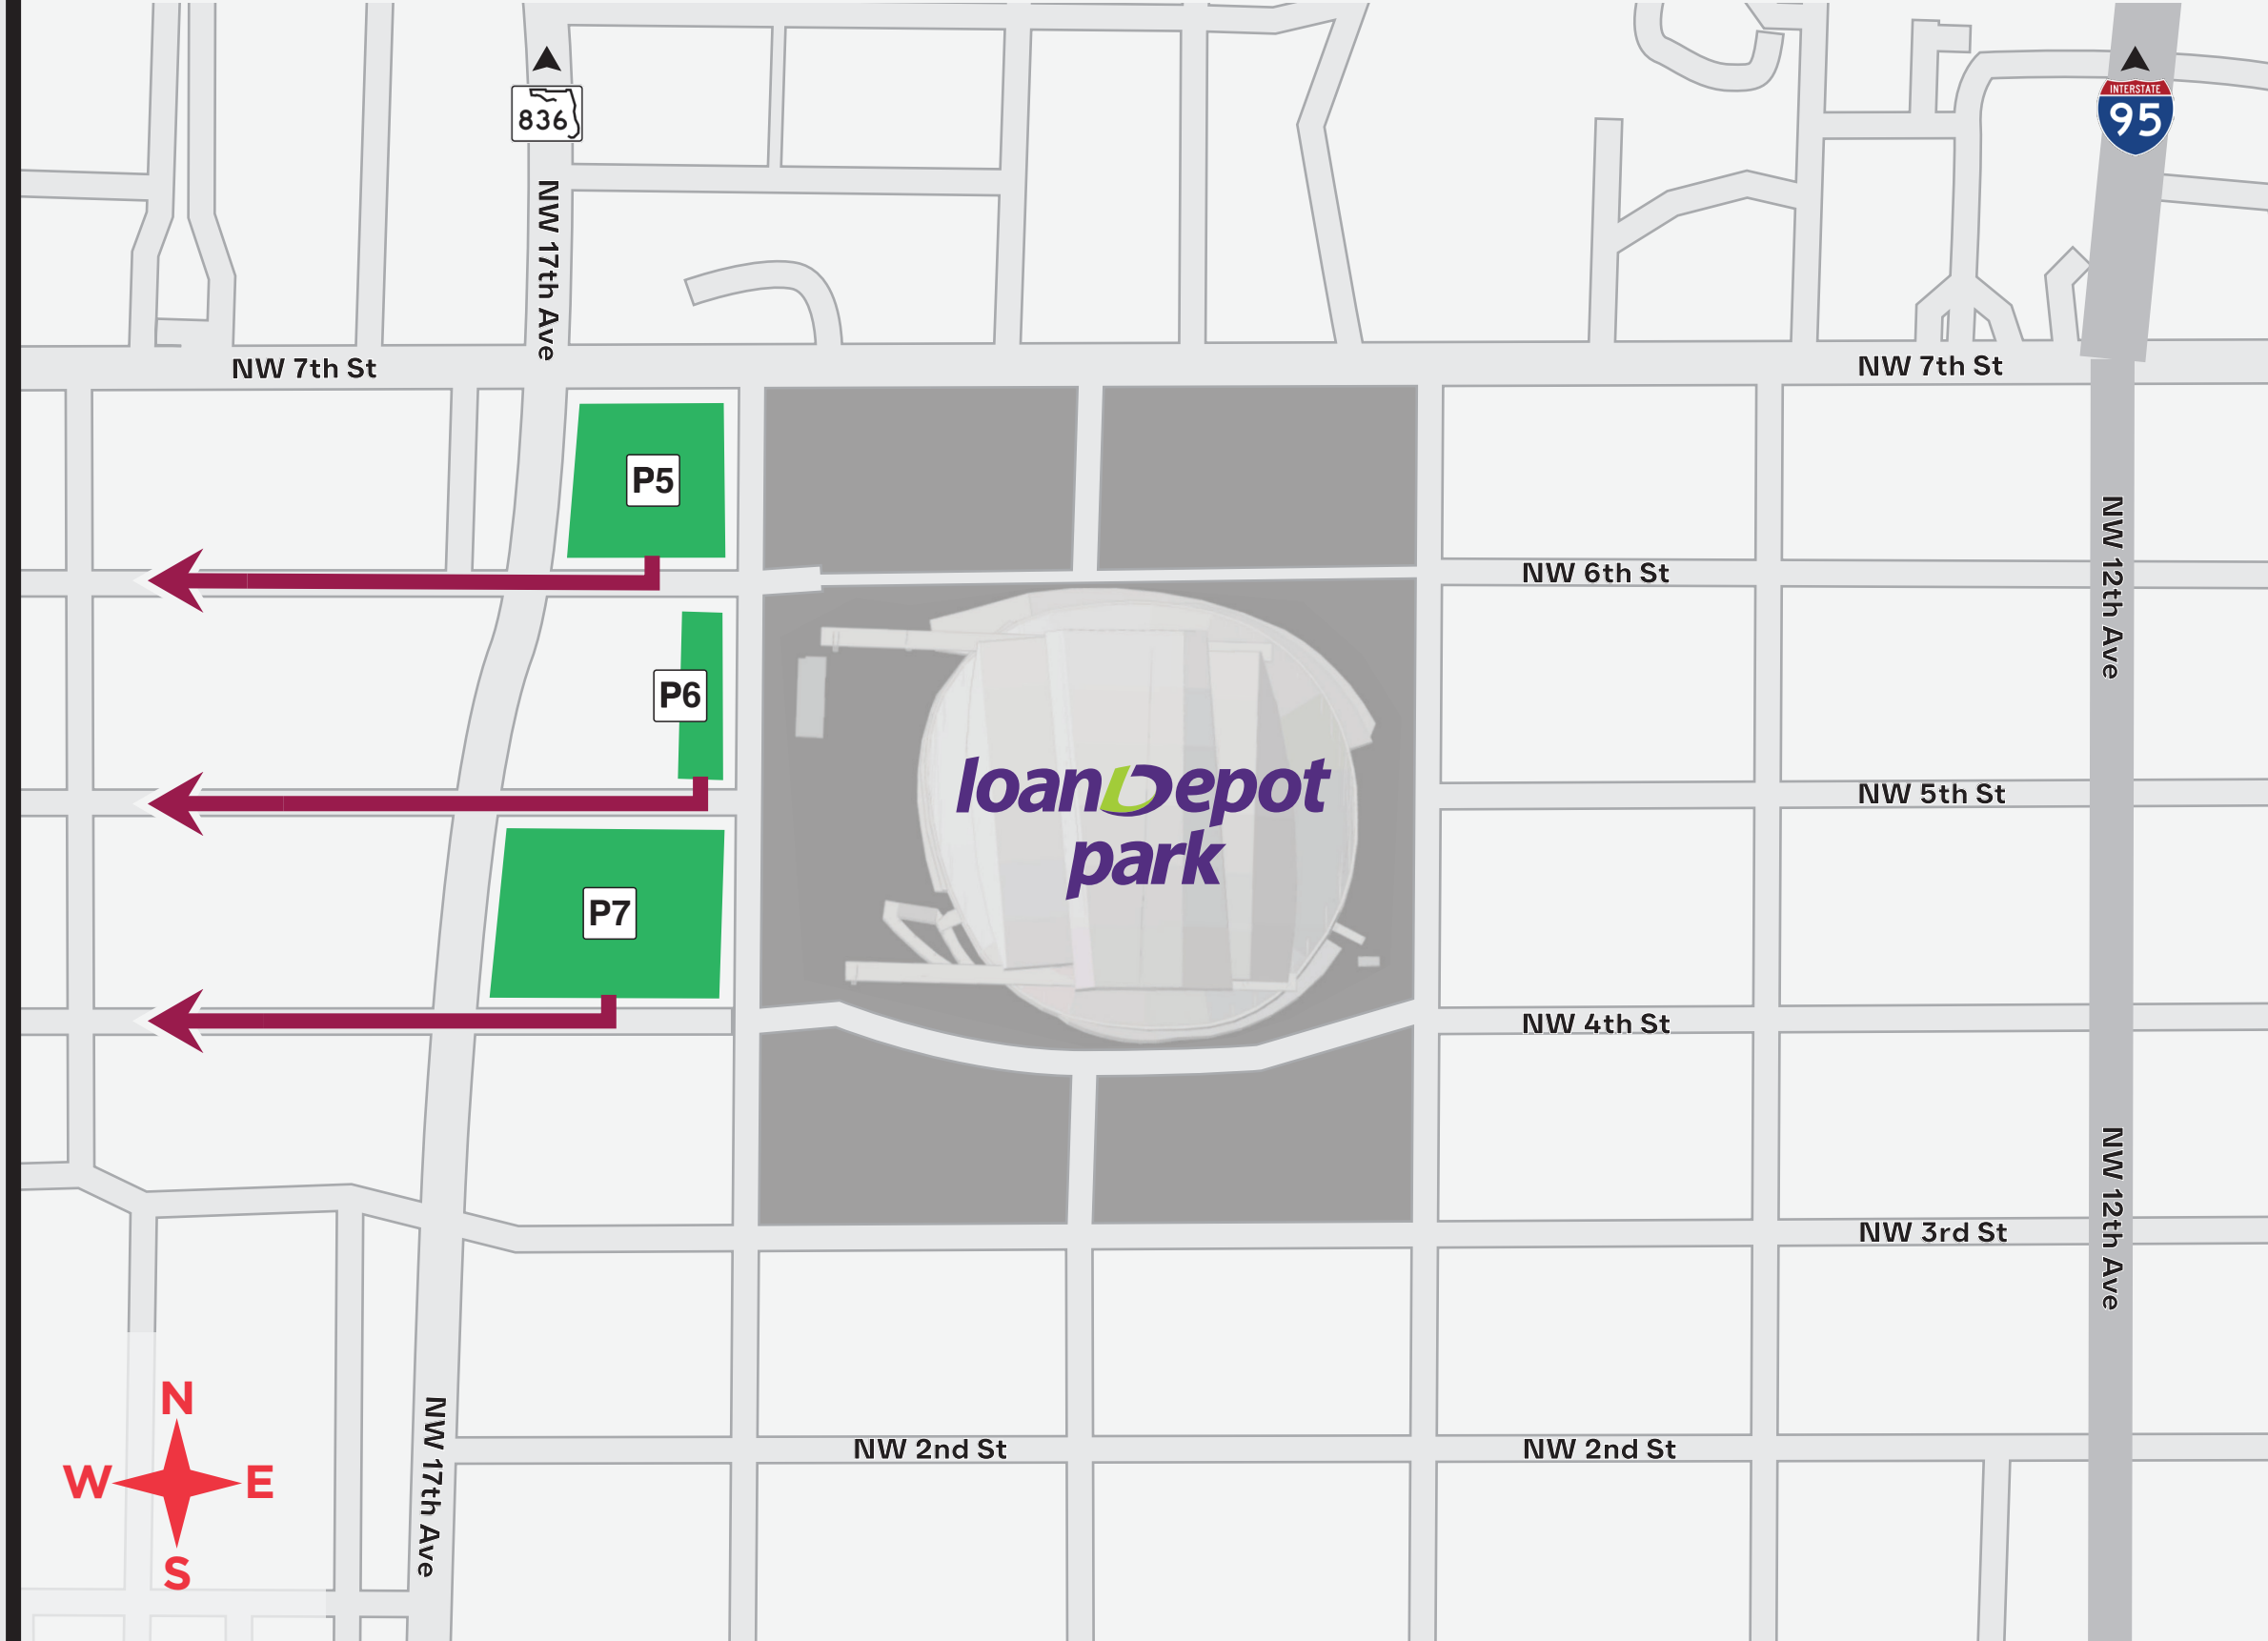

### Route Instructions and Information

- Approach the ballpark from the south
- Fans can take NW 17th Avenue north to access West Lot 1, West Lot 2 and West Lot 3

### Route Instructions and Information

- Fans exiting from West Lot 1, West Lot 2 or West Lot 3 will be directed across NW 17th Avenue to continue west
- Fans will only be allowed to turn left on NW 17th Avenue to head south if traffic allows
- Fans will not be able to head north on NW 17th Avenue