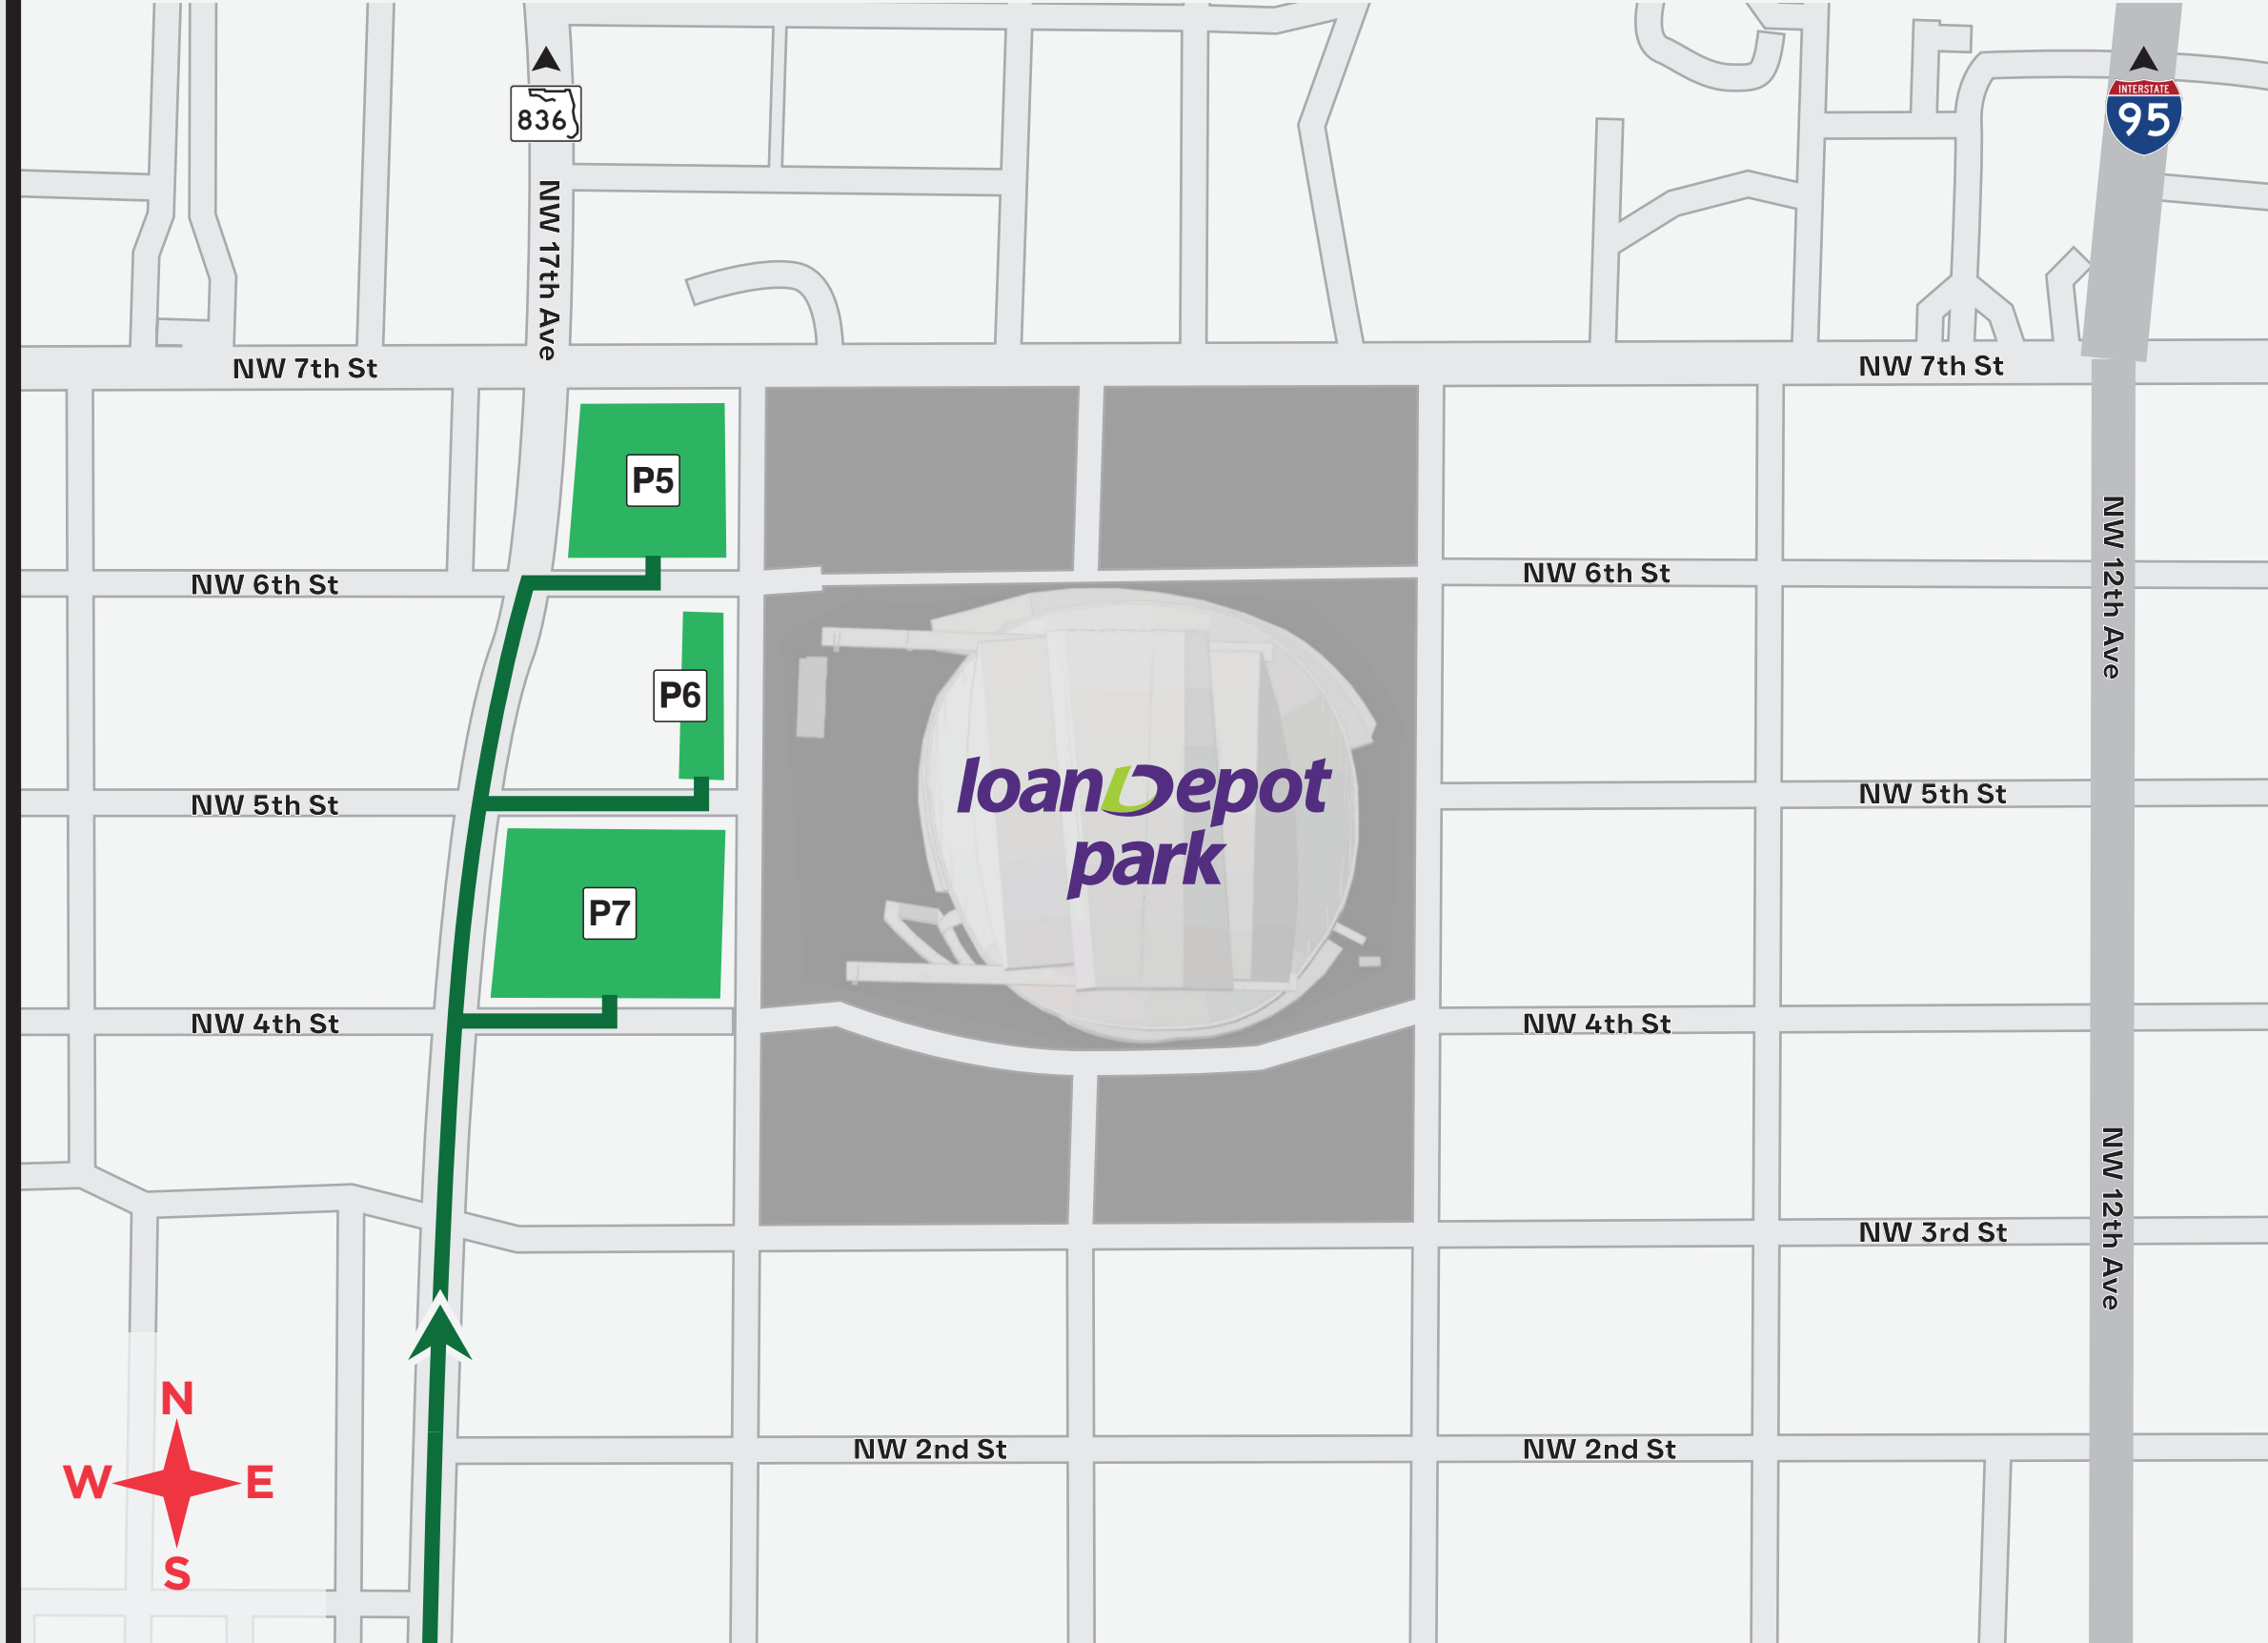

### Route Instructions and Information

- Approach the ballpark from the south
- Fans can take NW 17th Avenue north to access West Lot 1, West Lot 2 and West Lot 3

## West Lots 1, 2 & 3 Ingress Route

### **P7** West Lot 3

1680 NW 5th Street  
Miami, FL 33125

loan Depot park

Click [HERE](#) to view our transportation tool.

### Route Instructions and Information

- Fans exiting from West Lot 1, West Lot 2 or West Lot 3 will be directed across NW 17th Avenue to continue west
- Fans will only be allowed to turn left on NW 17th Avenue to head south if traffic allows
- Fans will not be able to head north on NW 17th Avenue