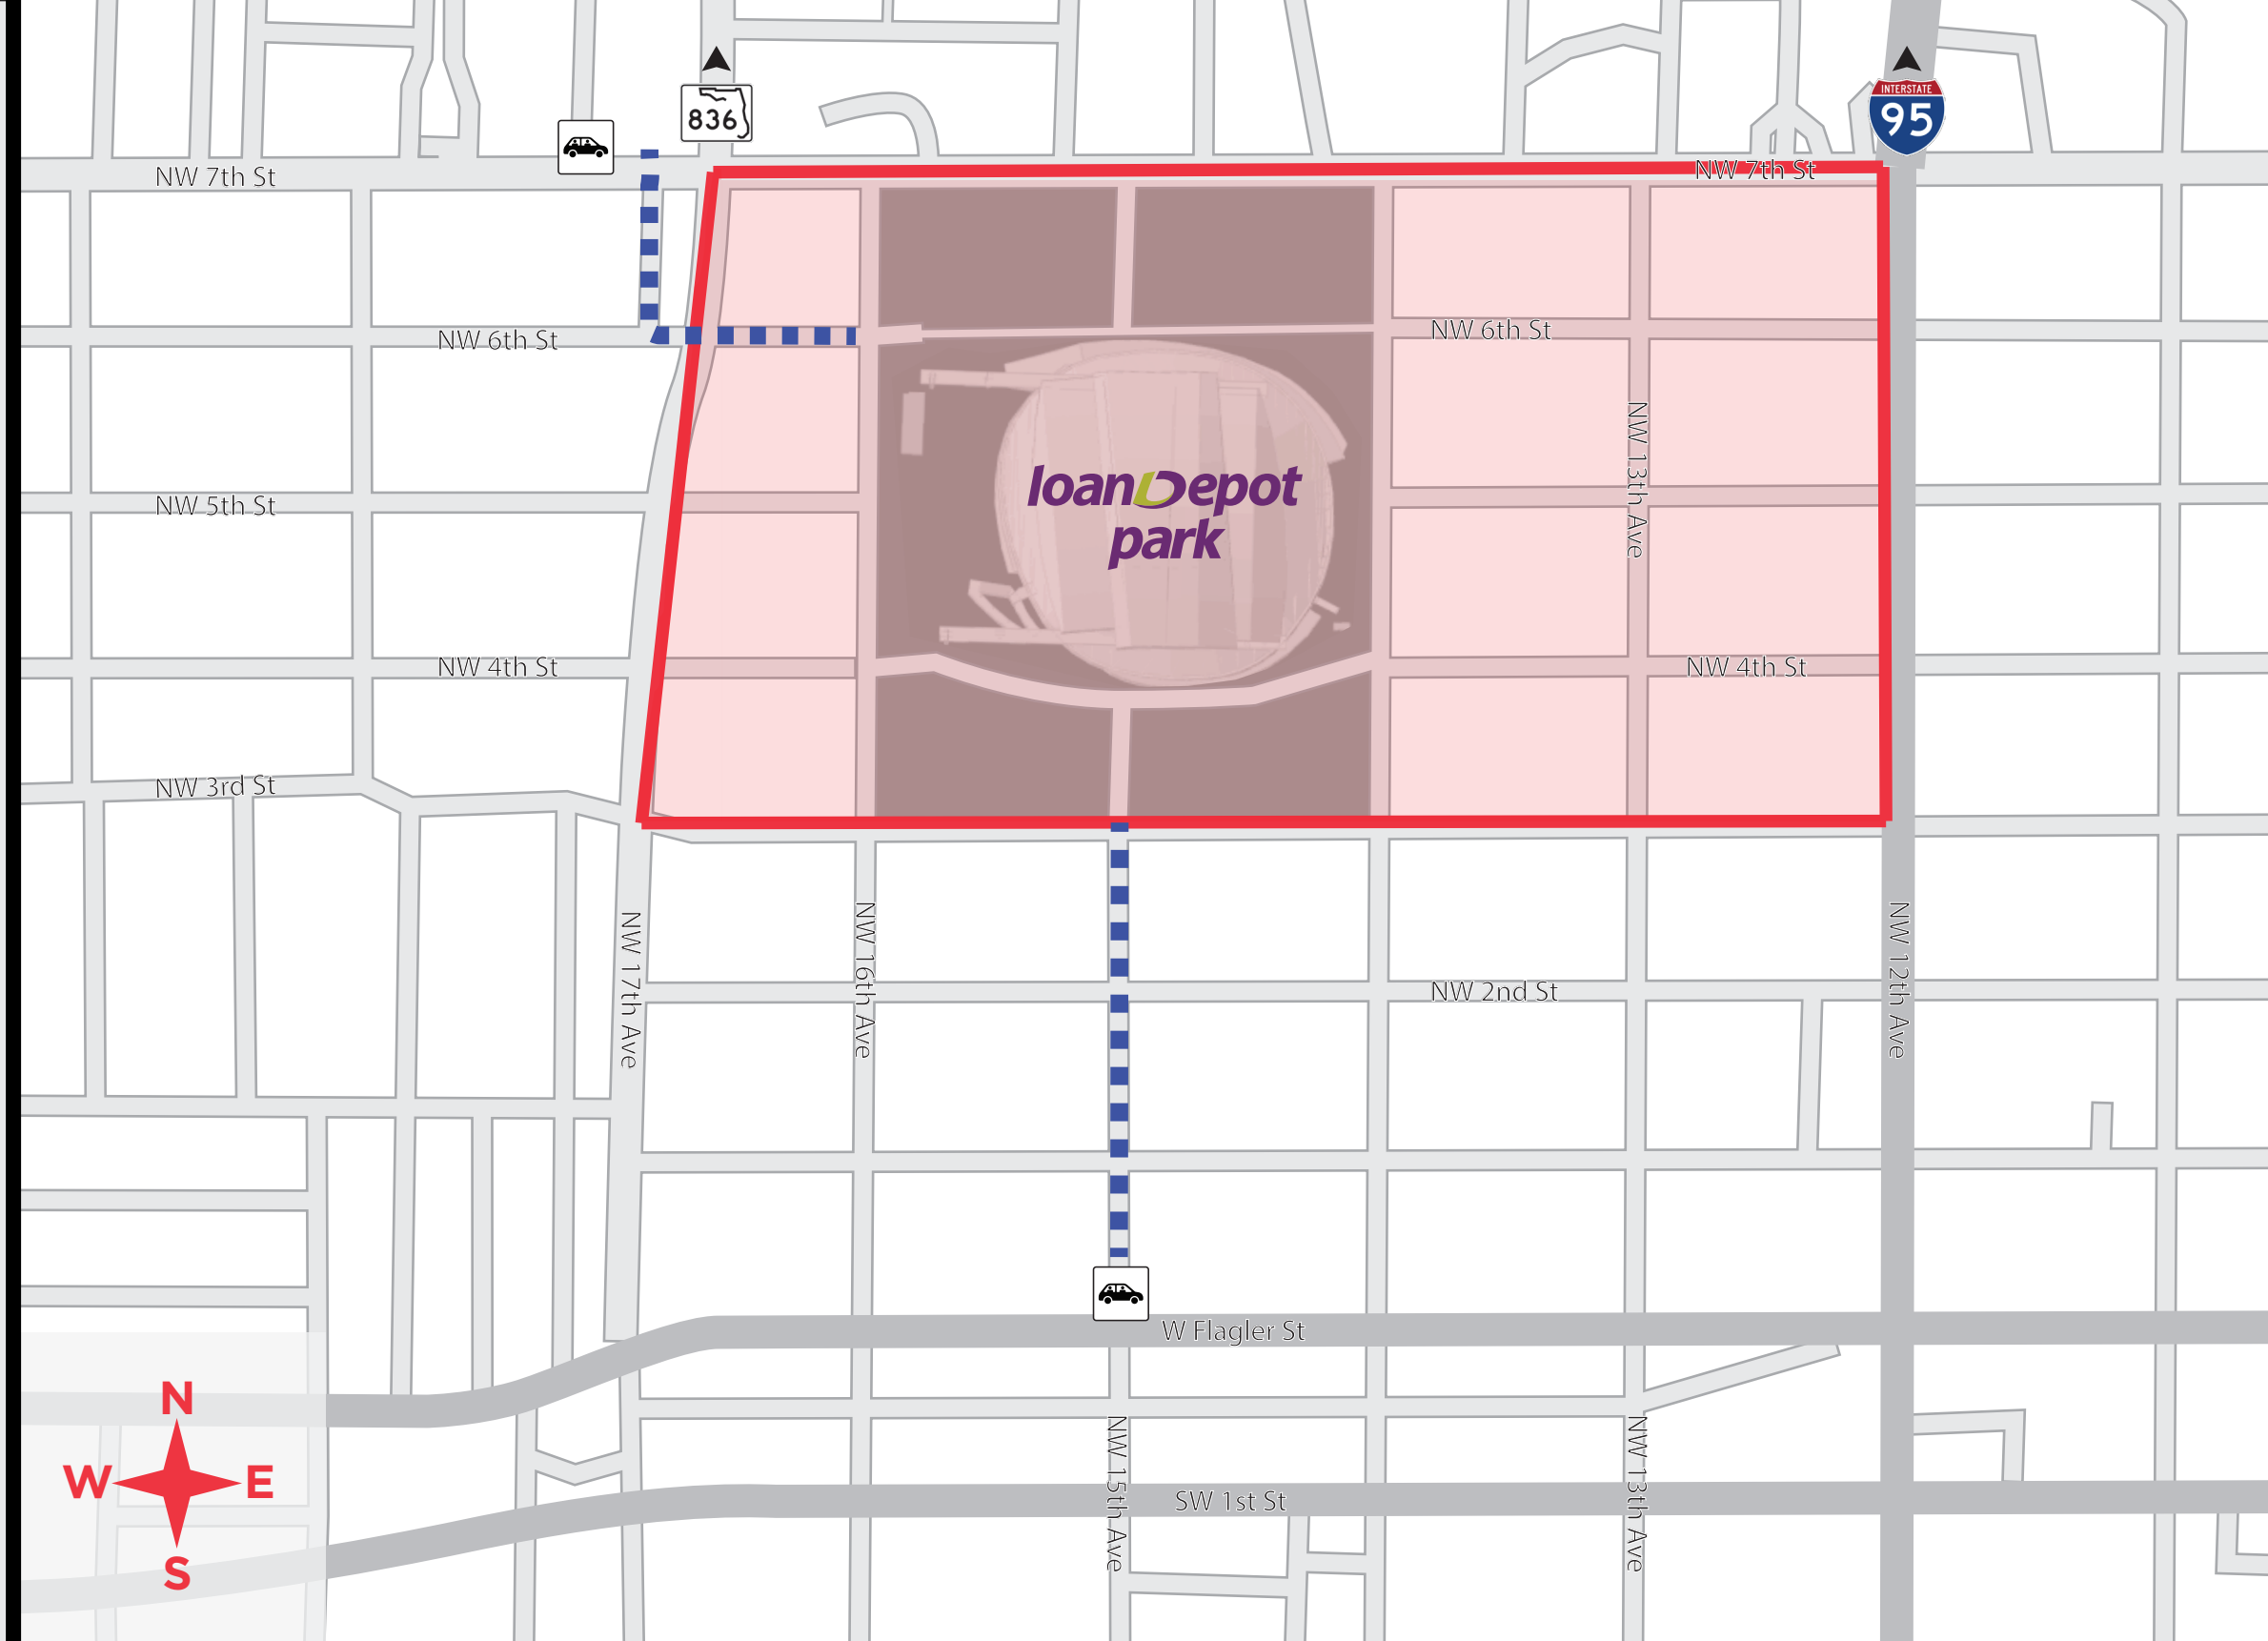

**loanDepot
park**
HOME OF BEISBOL

Route Instructions and Information

- Fans traveling via rideshare services can find convenient & efficient pick-up locations within a short walk from loanDepot park
- Rideshare applications will geofence to the below areas and direct within the app appropriately.
 - NW 15th Ave. & W Flagler St.
 - NW 17th Ct. & NW 7th St. (northside)

 RIDESHARE ZONE

**loanDepot
park**

Rideshare Zones