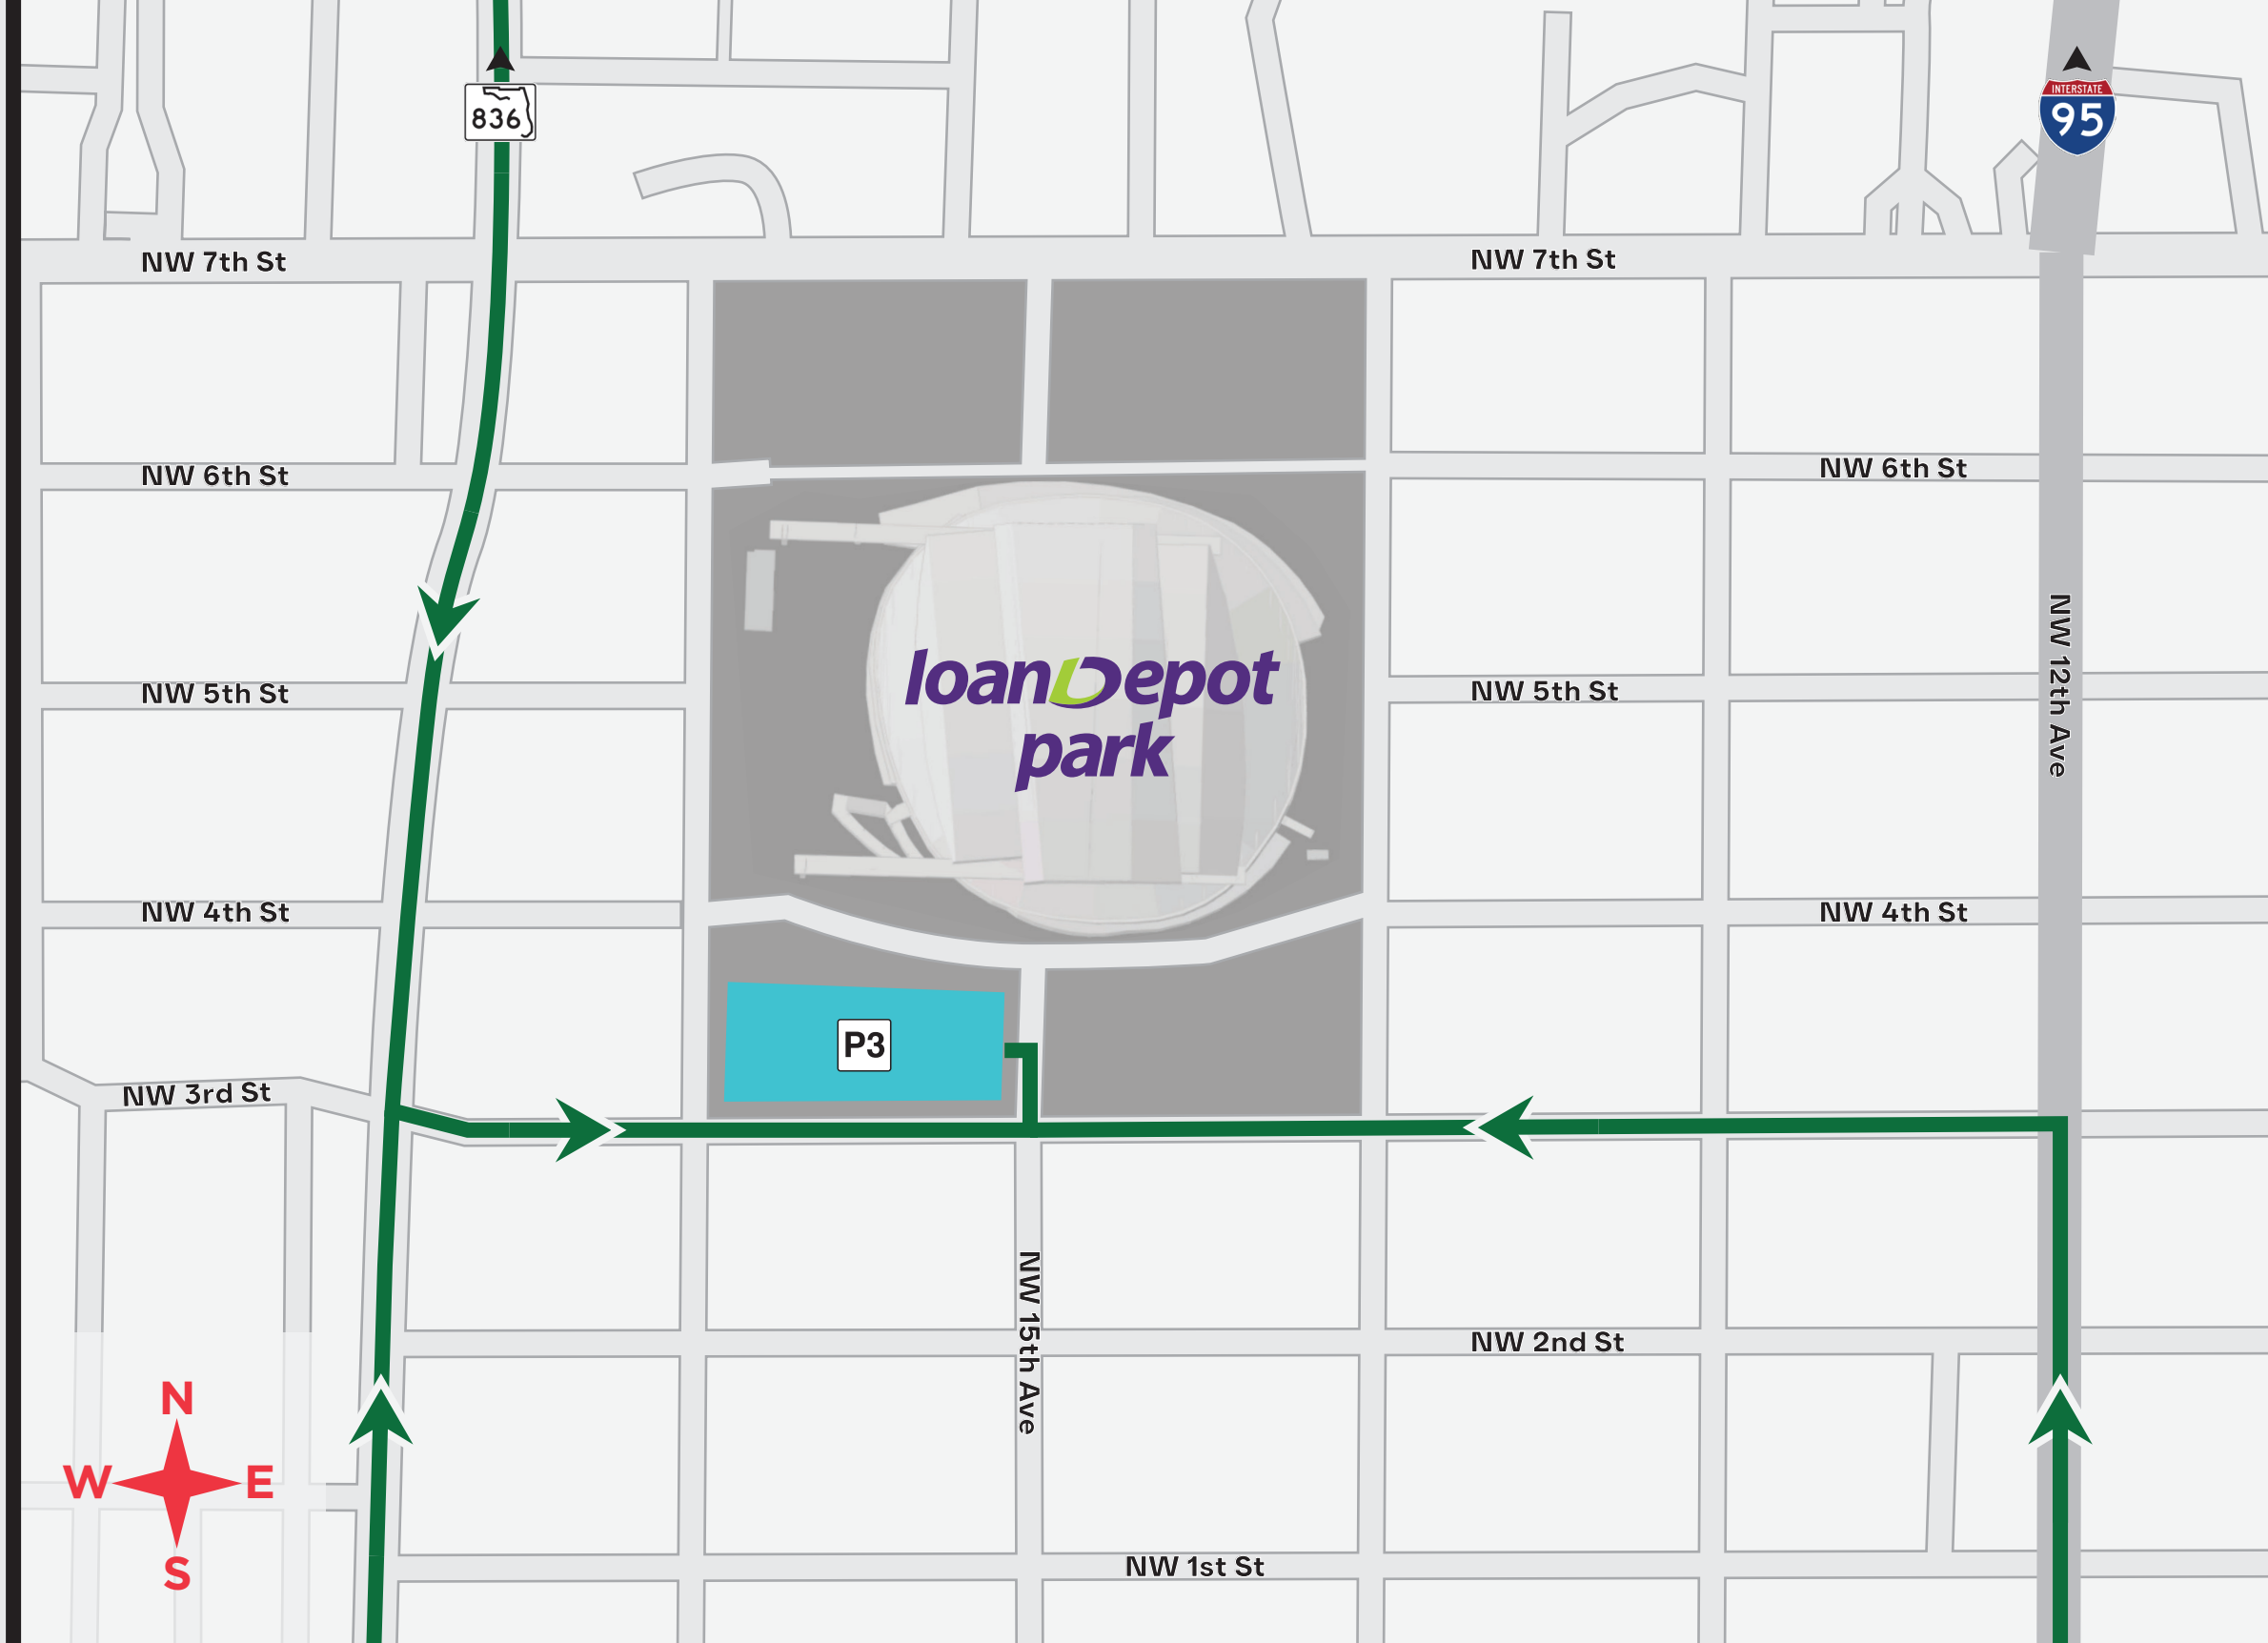

loan Depot
park

Click [HERE](#) to view our
transportation tool.

Route Instructions and Information

- From the North:
 - Approach the ballpark using 836 East ramp
 - Vehicles exiting 836 East ramp at NW 17th Avenue will continue south, turn left onto NW 3rd Street, and then left onto NW 15th Avenue to access the First Base Garage.
- From the South:
 - Fans can take NW 12th Avenue north, turn left onto NW 3rd Street, and then right onto NW 15th Avenue to access the First Base Garage.
 - Fans can take NW 17th Avenue north, turn right onto NW 3rd Street, and then left onto NW 15th Avenue to access the First Base Garage.

loan Depot
park

First Base Garage
Ingress Route

First Base Garage

1502 NW 4th St
Miami, FL 33125

loan Depot park

Click [HERE](#) to view our transportation tool.

Route Instructions and Information

- Fans exiting the First Base Garage will be directed west on NW 3rd Street
 - Fans can turn left on NW 17th Avenue and head south
 - Fans can continue west on NW 3rd Street

First Base Garage
Egress Route

First Base Garage

1502 NW 4th St
Miami, FL 33125