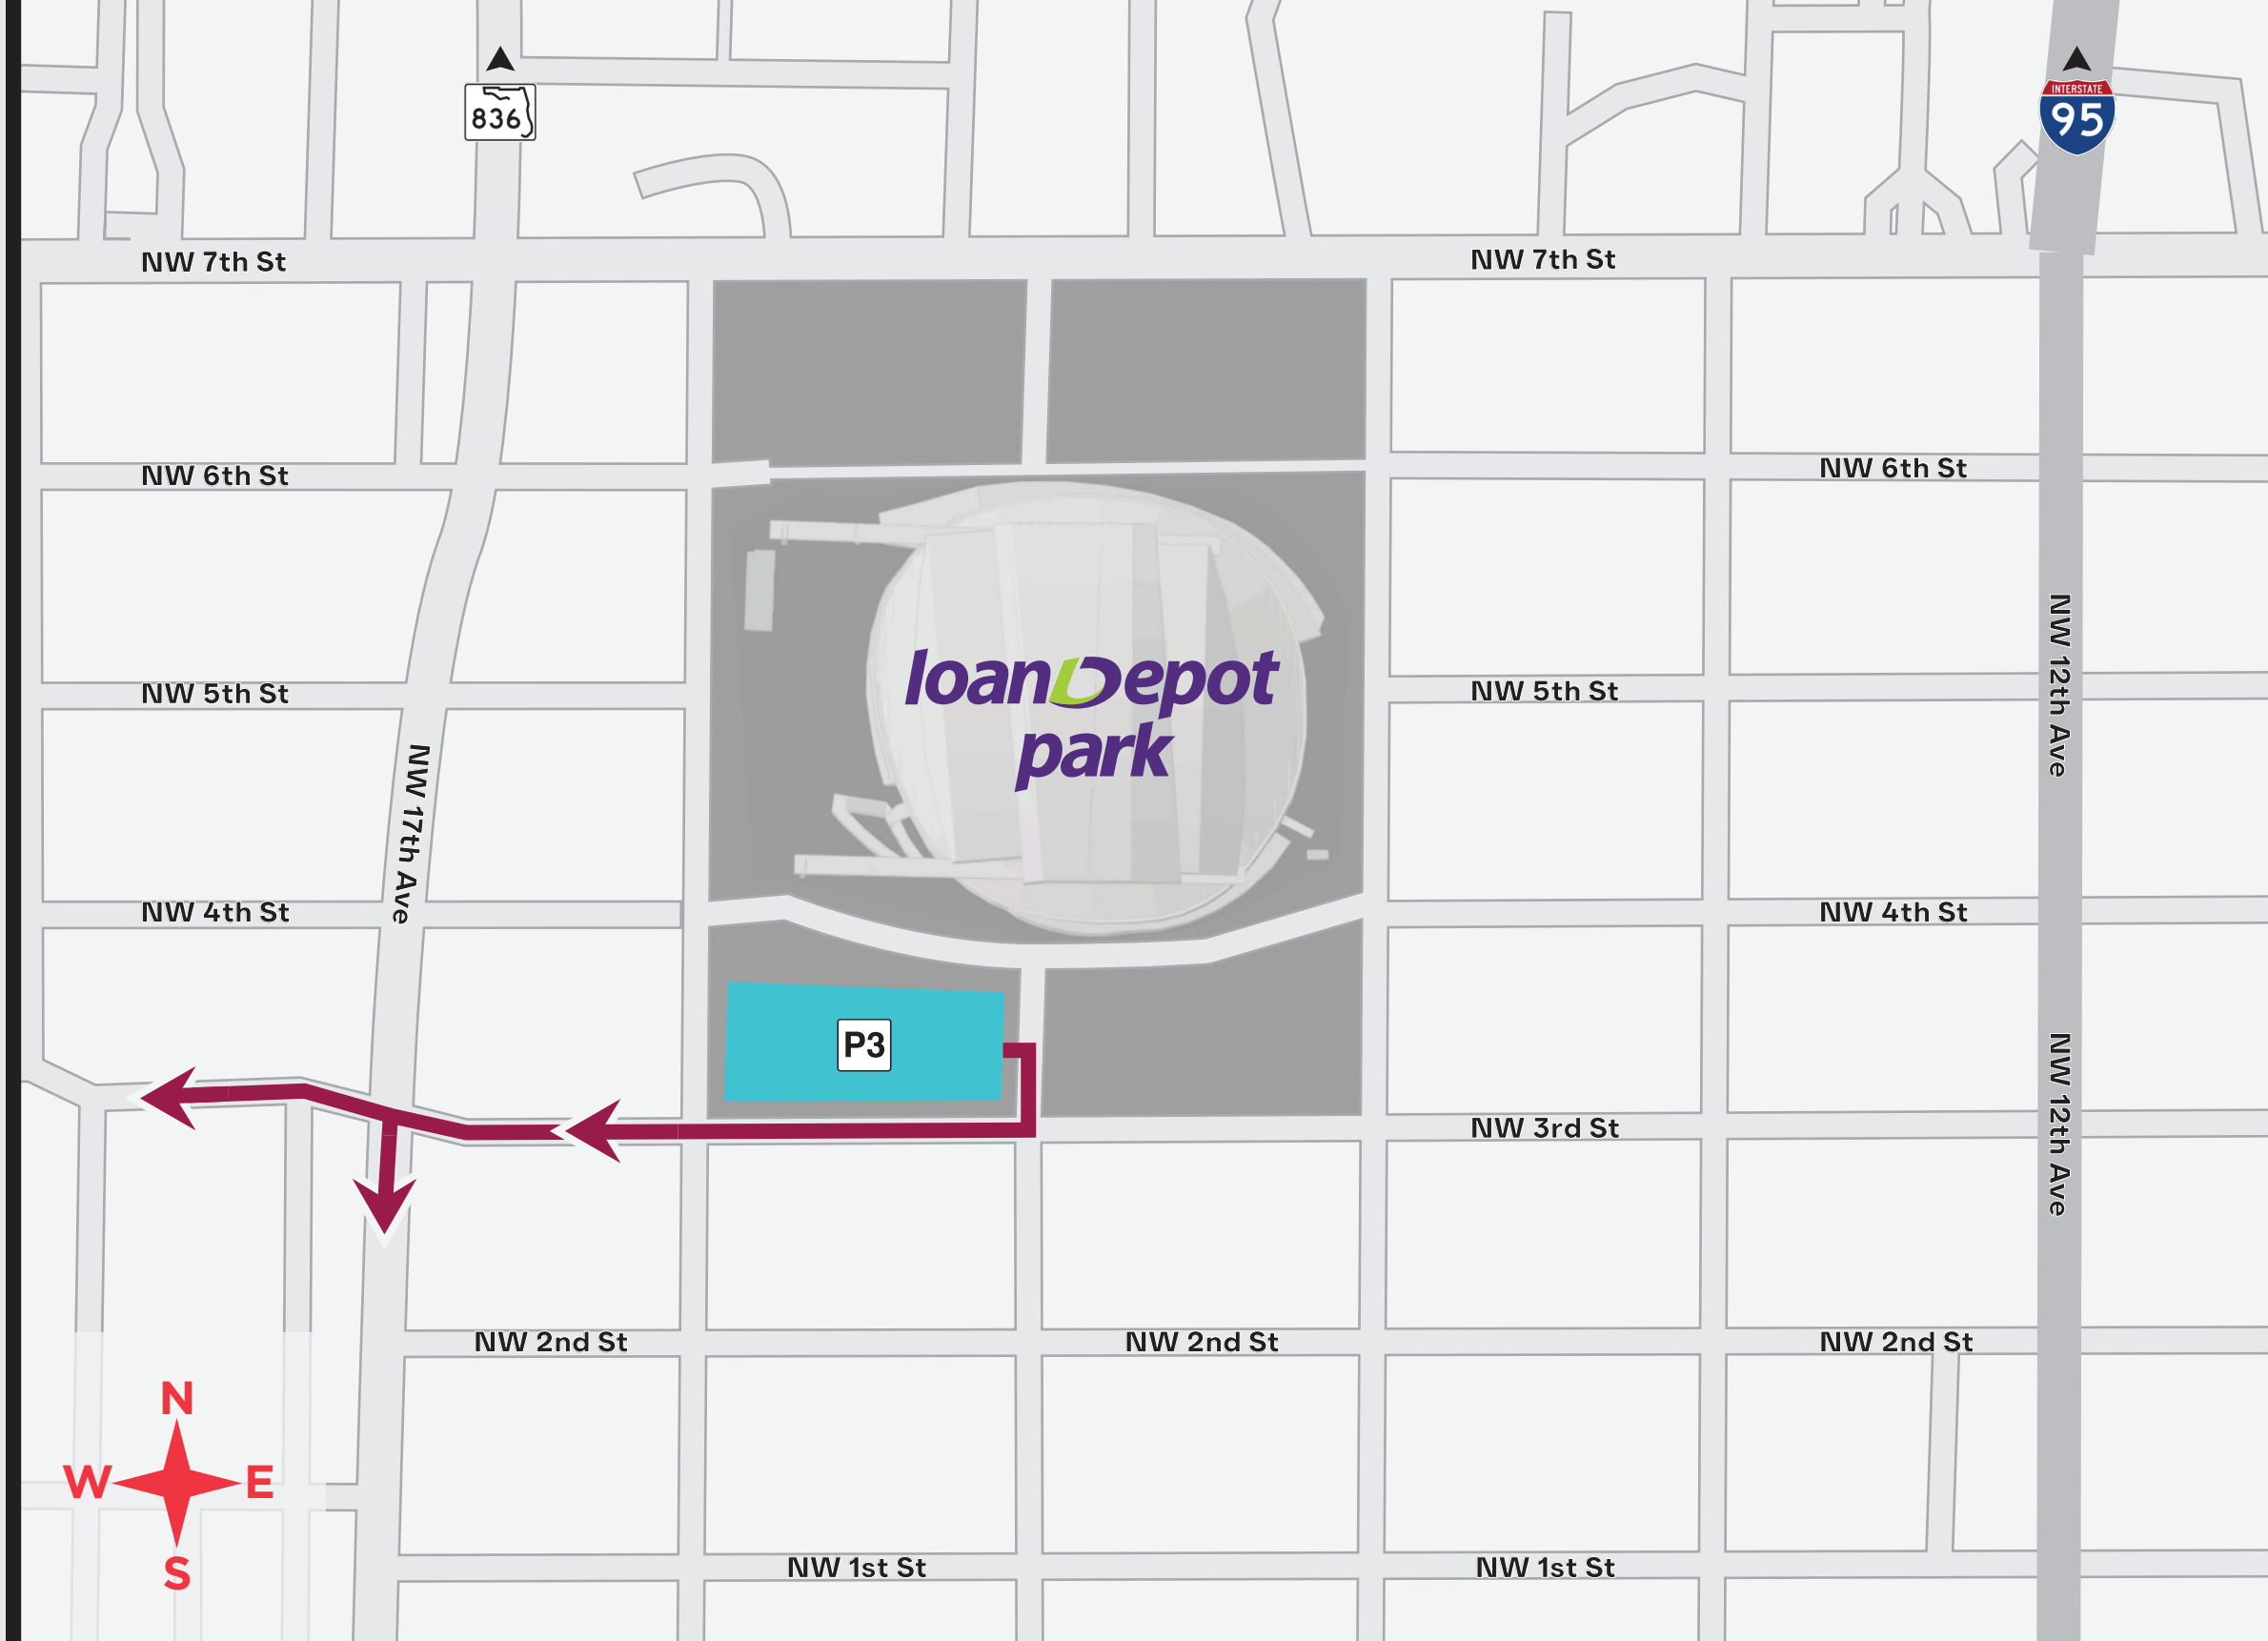

loan Depot
park

Click [HERE](#) to view our
transportation tool.

Route Instructions and Information

- From the North:
 - Approach the ballpark using 836 East ramp
 - Vehicles exiting 836 East ramp at NW 17th Avenue will continue south, turn left onto NW 3rd Street, and then left onto NW 15th Avenue to access the First Base Garage.
- From the South:
 - Fans can take NW 12th Avenue north, turn left onto NW 3rd Street, and then right onto NW 15th Avenue to access the First Base Garage.
 - Fans can take NW 17th Avenue north, turn right onto NW 3rd Street, and then left onto NW 15th Avenue to access the First Base Garage.

loan Depot
park

First Base Garage
Ingress Route

First Base Garage

1502 NW 4th St
Miami, FL 33125

loan Depot park

Click [HERE](#) to view our transportation tool.

Route Instructions and Information

- Fans exiting the First Base Garage will be directed west on NW 3rd Street
 - Fans can turn left on NW 17th Avenue and head south
 - Fans can continue west on NW 3rd Street

First Base Garage
Egress Route

First Base Garage

1502 NW 4th St
Miami, FL 33125