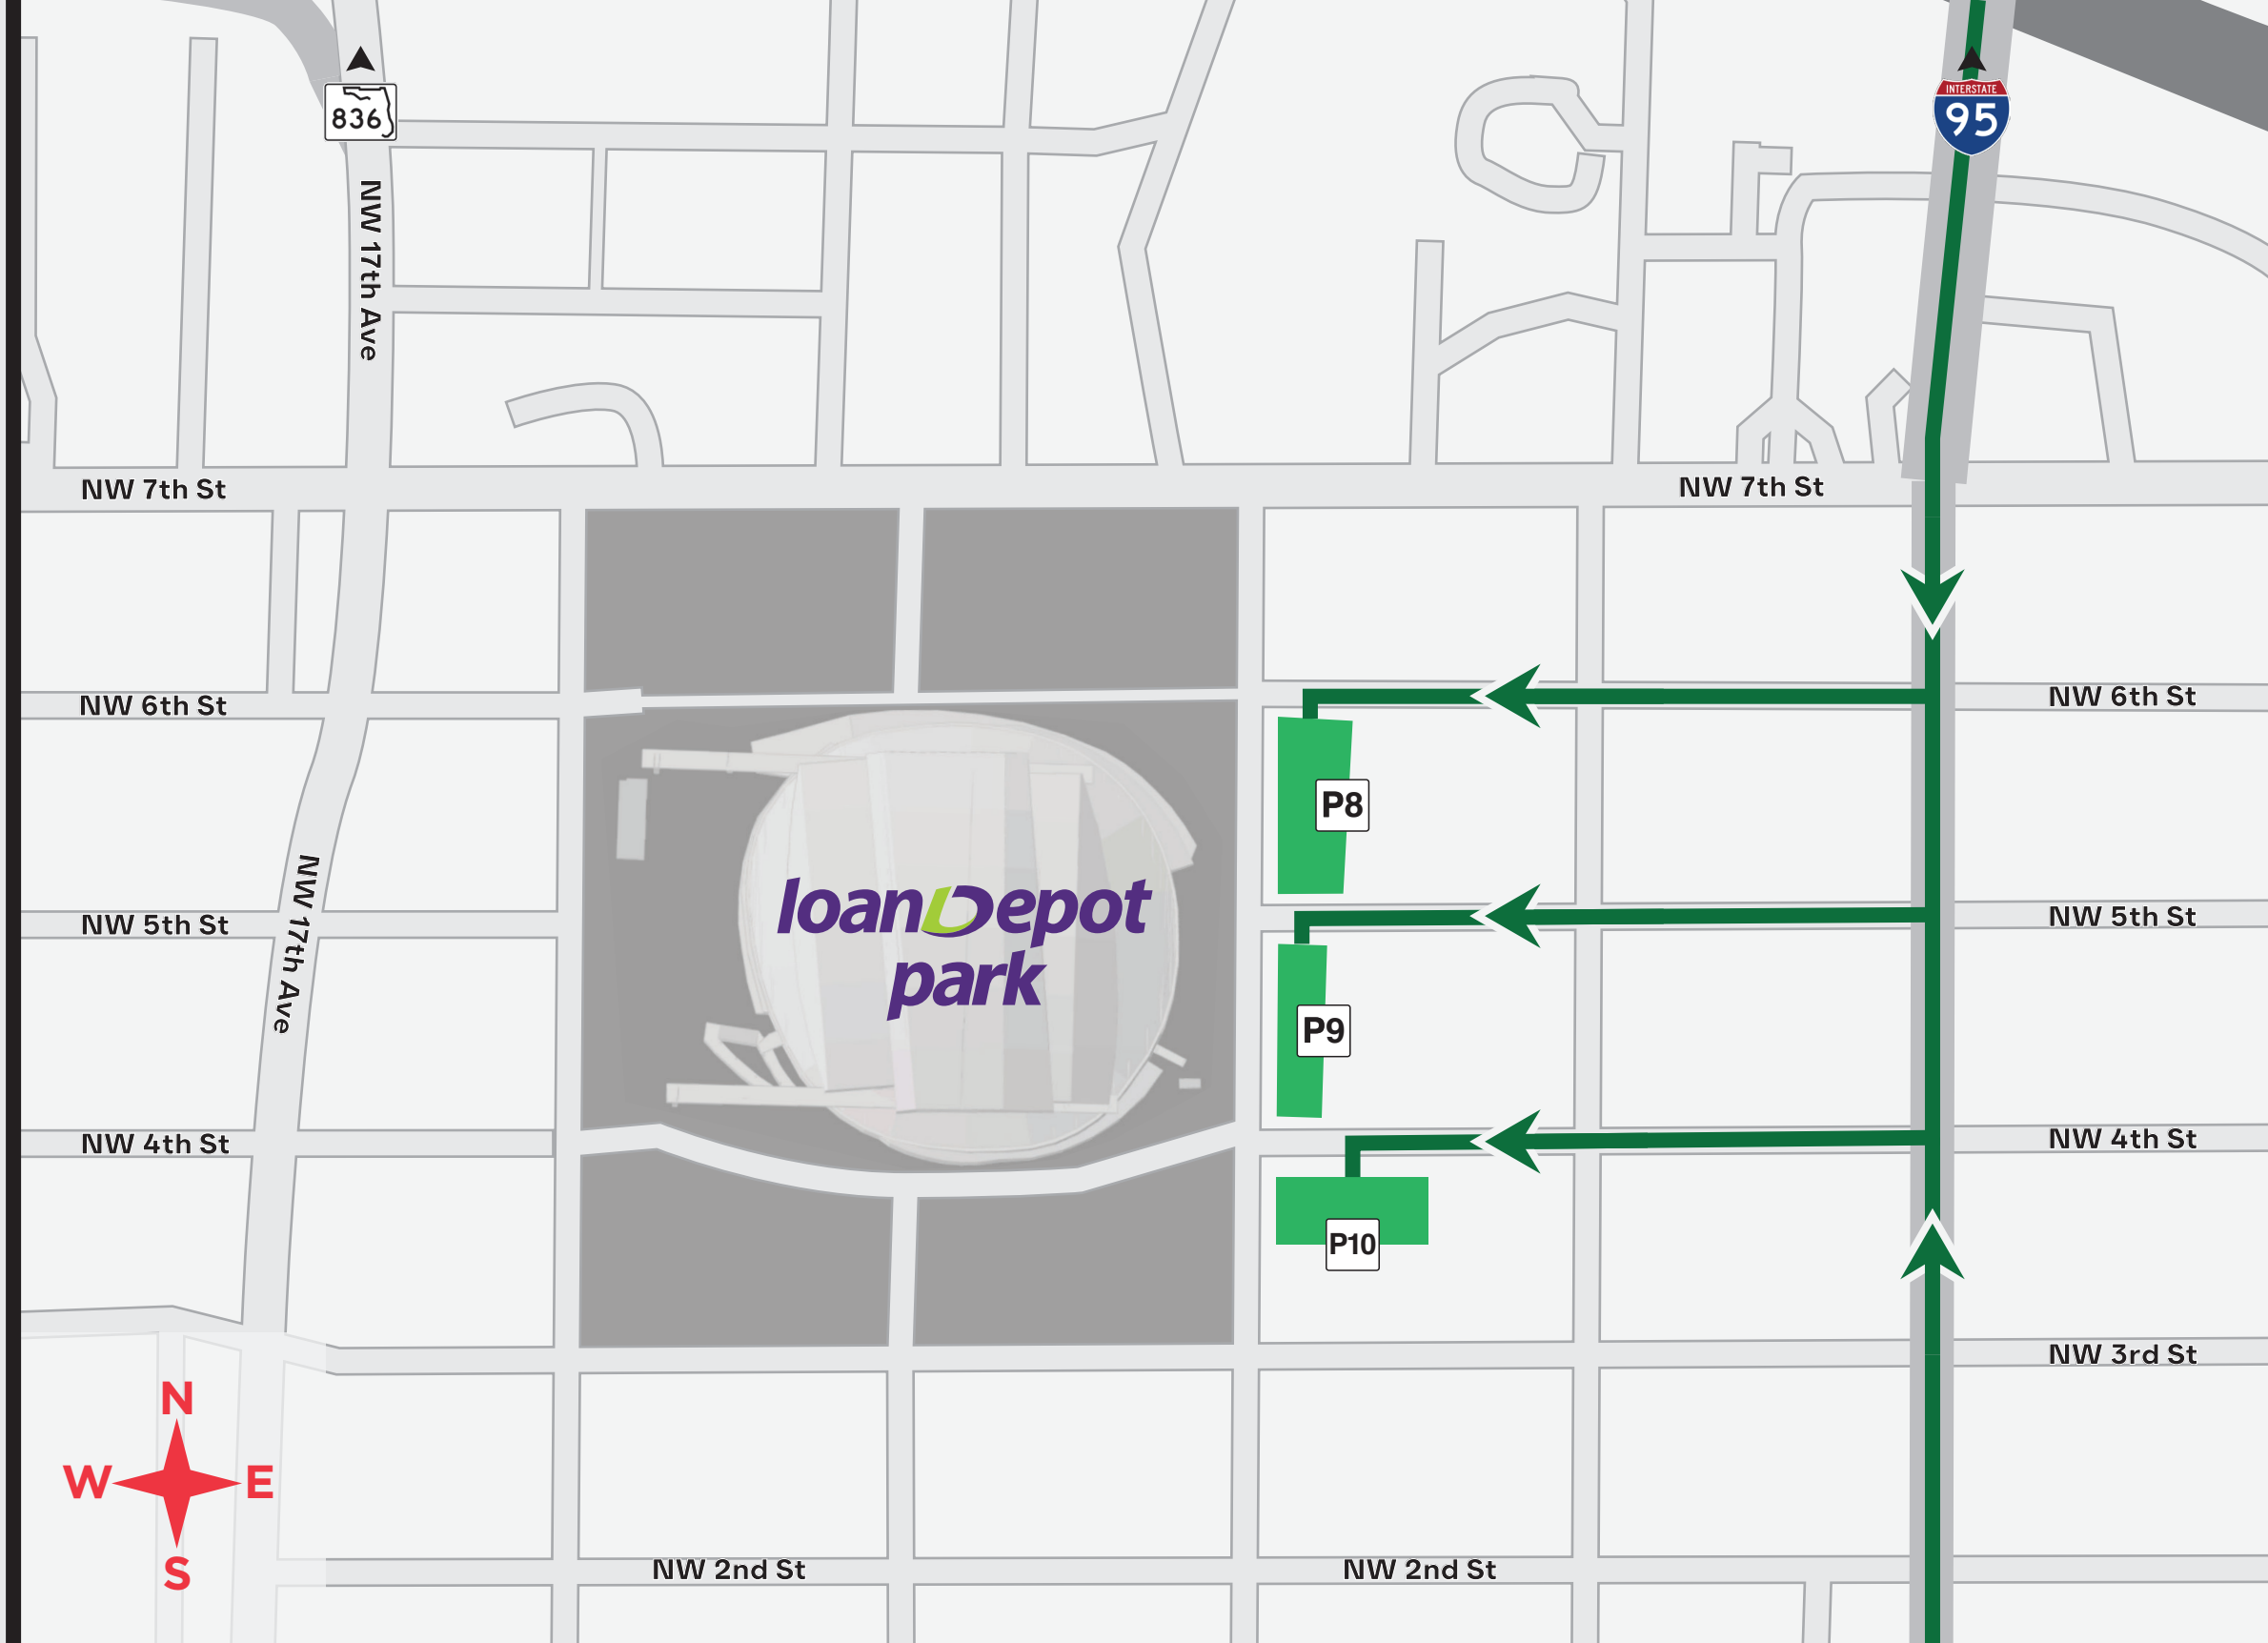

### Route Instructions and Information

- Approach the ballpark from the north or south using NW 12th Avenue to access East Lot 1, East Lot 2 and East Lot 3

## East Lots 1, 2 & 3 Ingress Route

### P9 East Lot 2

[1390 NW 5th Street](#)  
[Miami, FL 33125](#)

### Route Instructions and Information

- Fans exiting from East Lot 1, East Lot 2 or East Lot 3 will be directed east towards NW 12th Avenue.
- Fans can head north on NW 12th Avenue to approach the 836 ramp