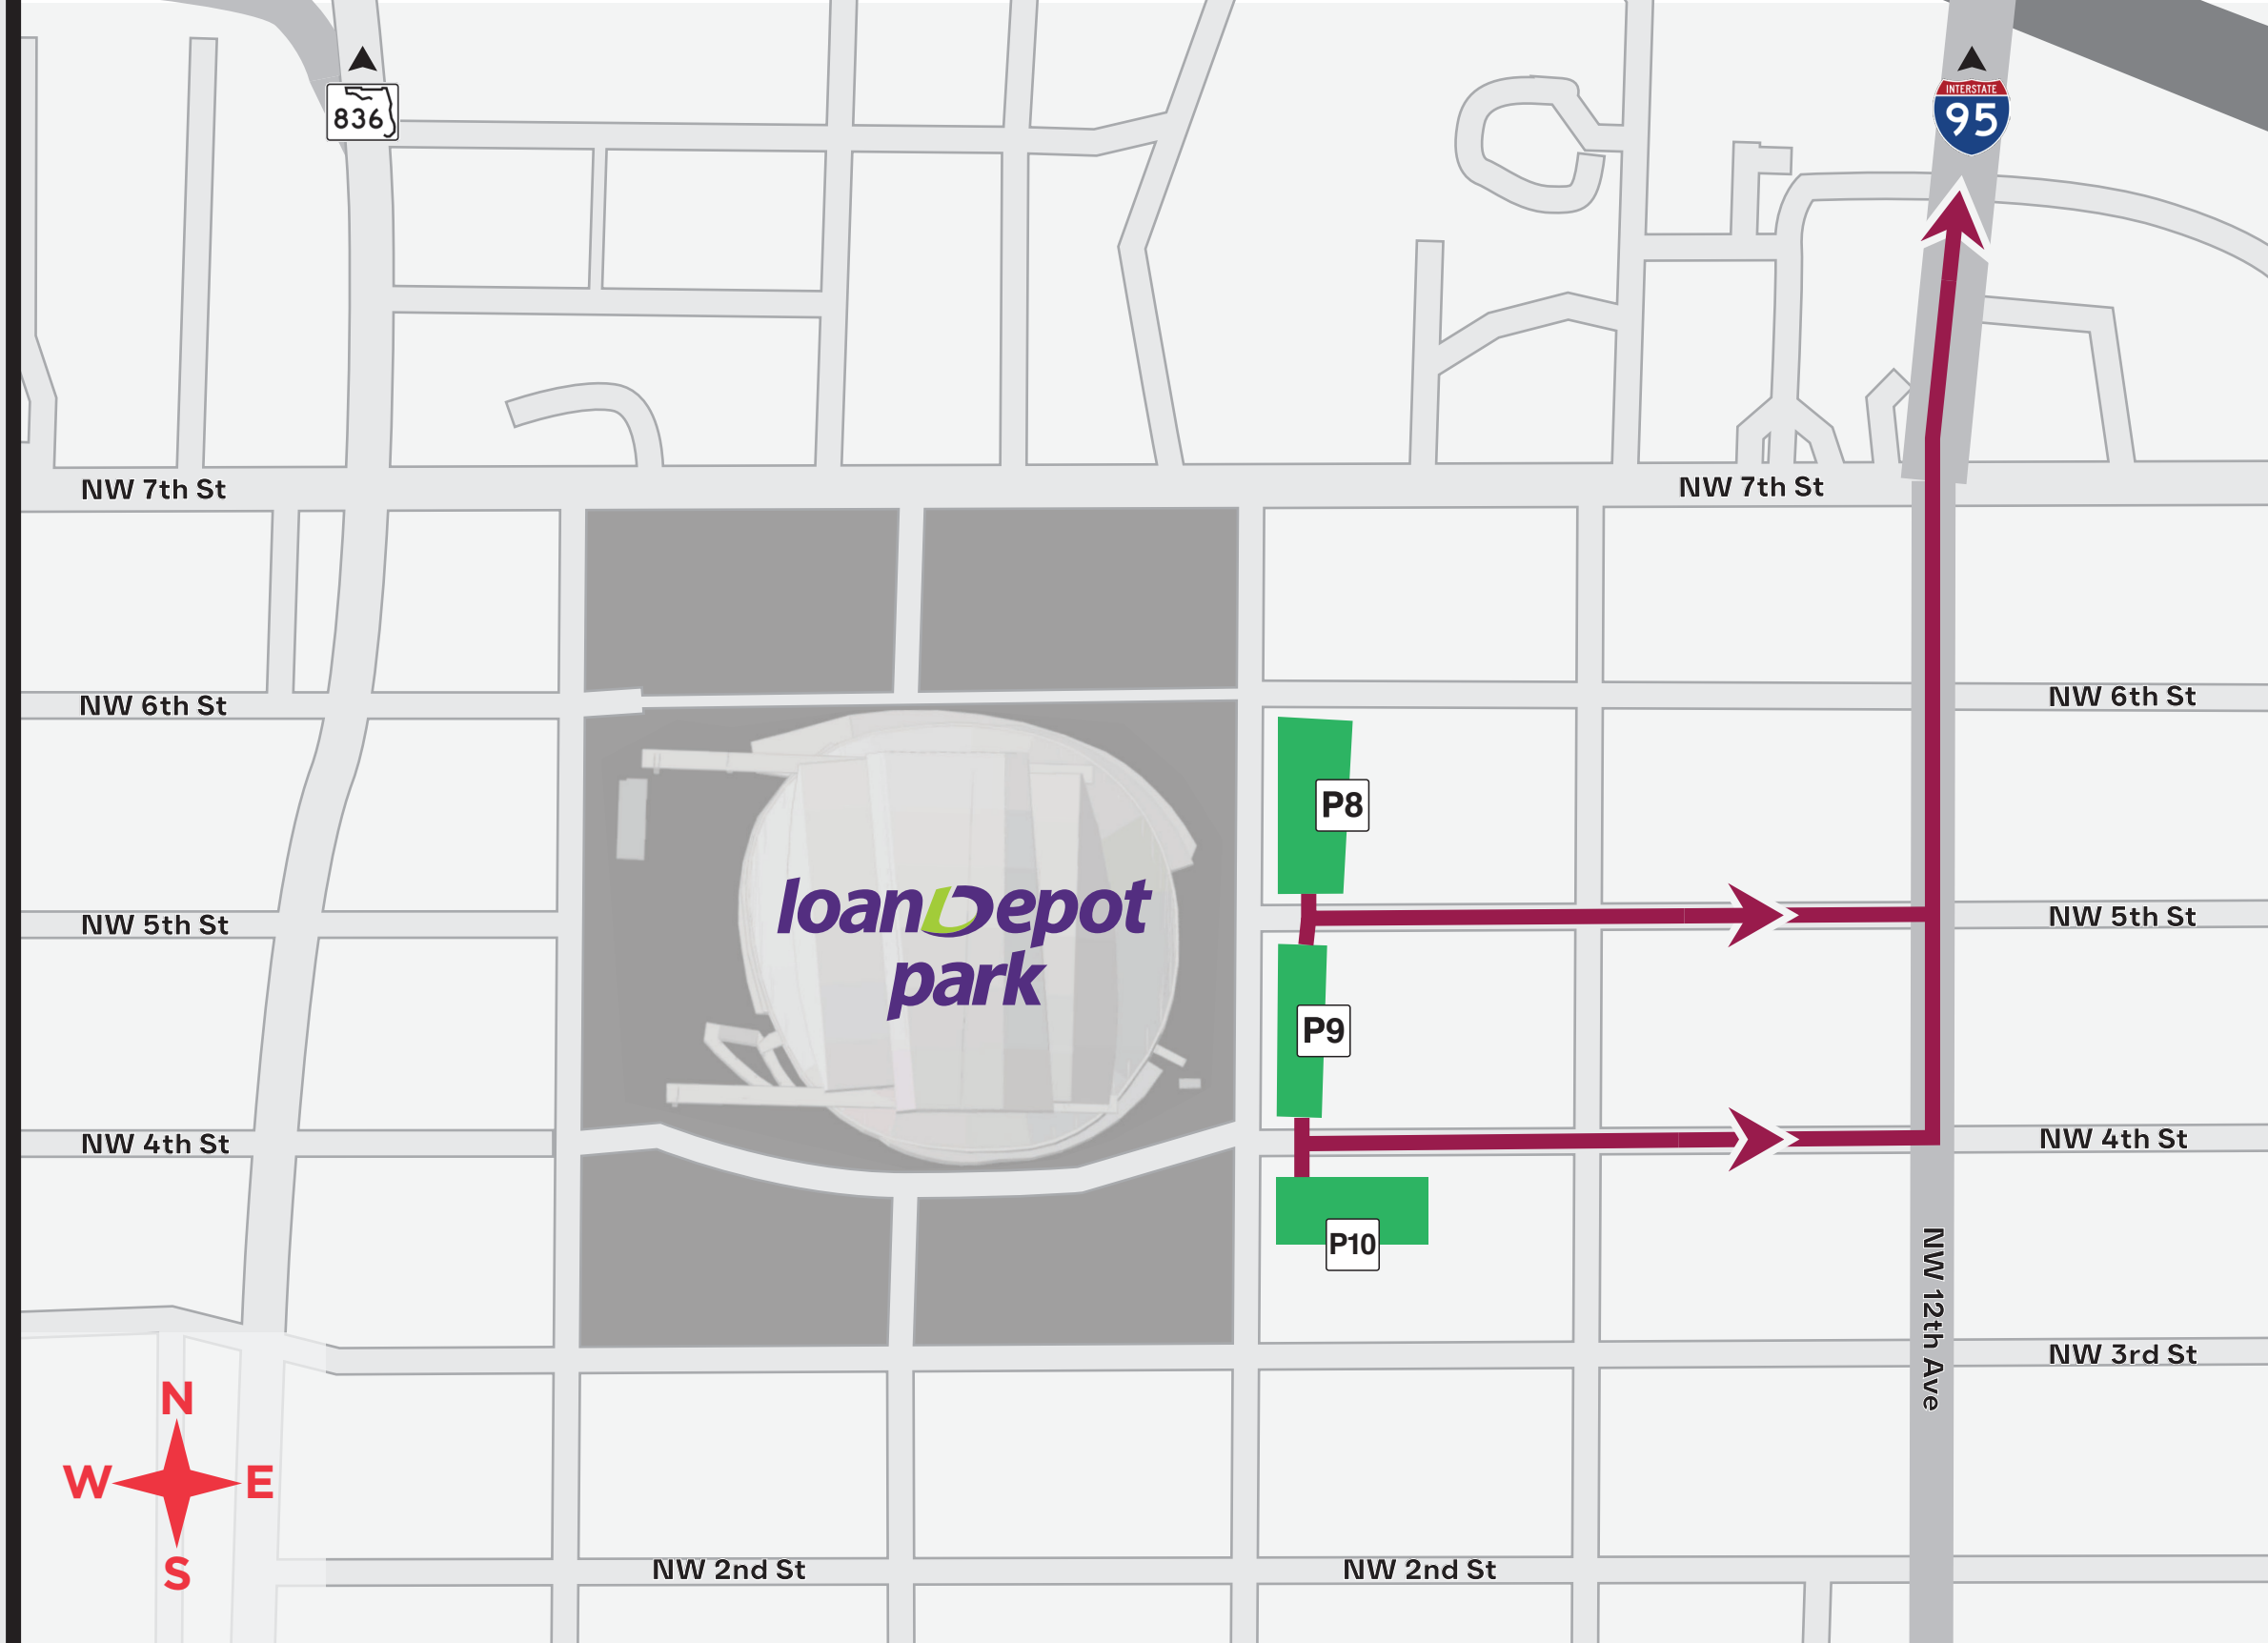

### Route Instructions and Information

- Approach the ballpark from the north or south using NW 12th Avenue to access East Lot 1, East Lot 2 and East Lot 3

### P9 East Lot 2

[1390 NW 5th Street](#)  
[Miami, FL 33125](#)

### P10 East Lot 3

[1380 NW 4th Street](#)  
[Miami, FL 33125](#)

loan Depot park

Click [HERE](#) to view our transportation tool.

### Route Instructions and Information

- Fans exiting from East Lot 1, East Lot 2 or East Lot 3 will be directed east towards NW 12th Avenue.
- Fans can head north on NW 12th Avenue to approach the 836 ramp