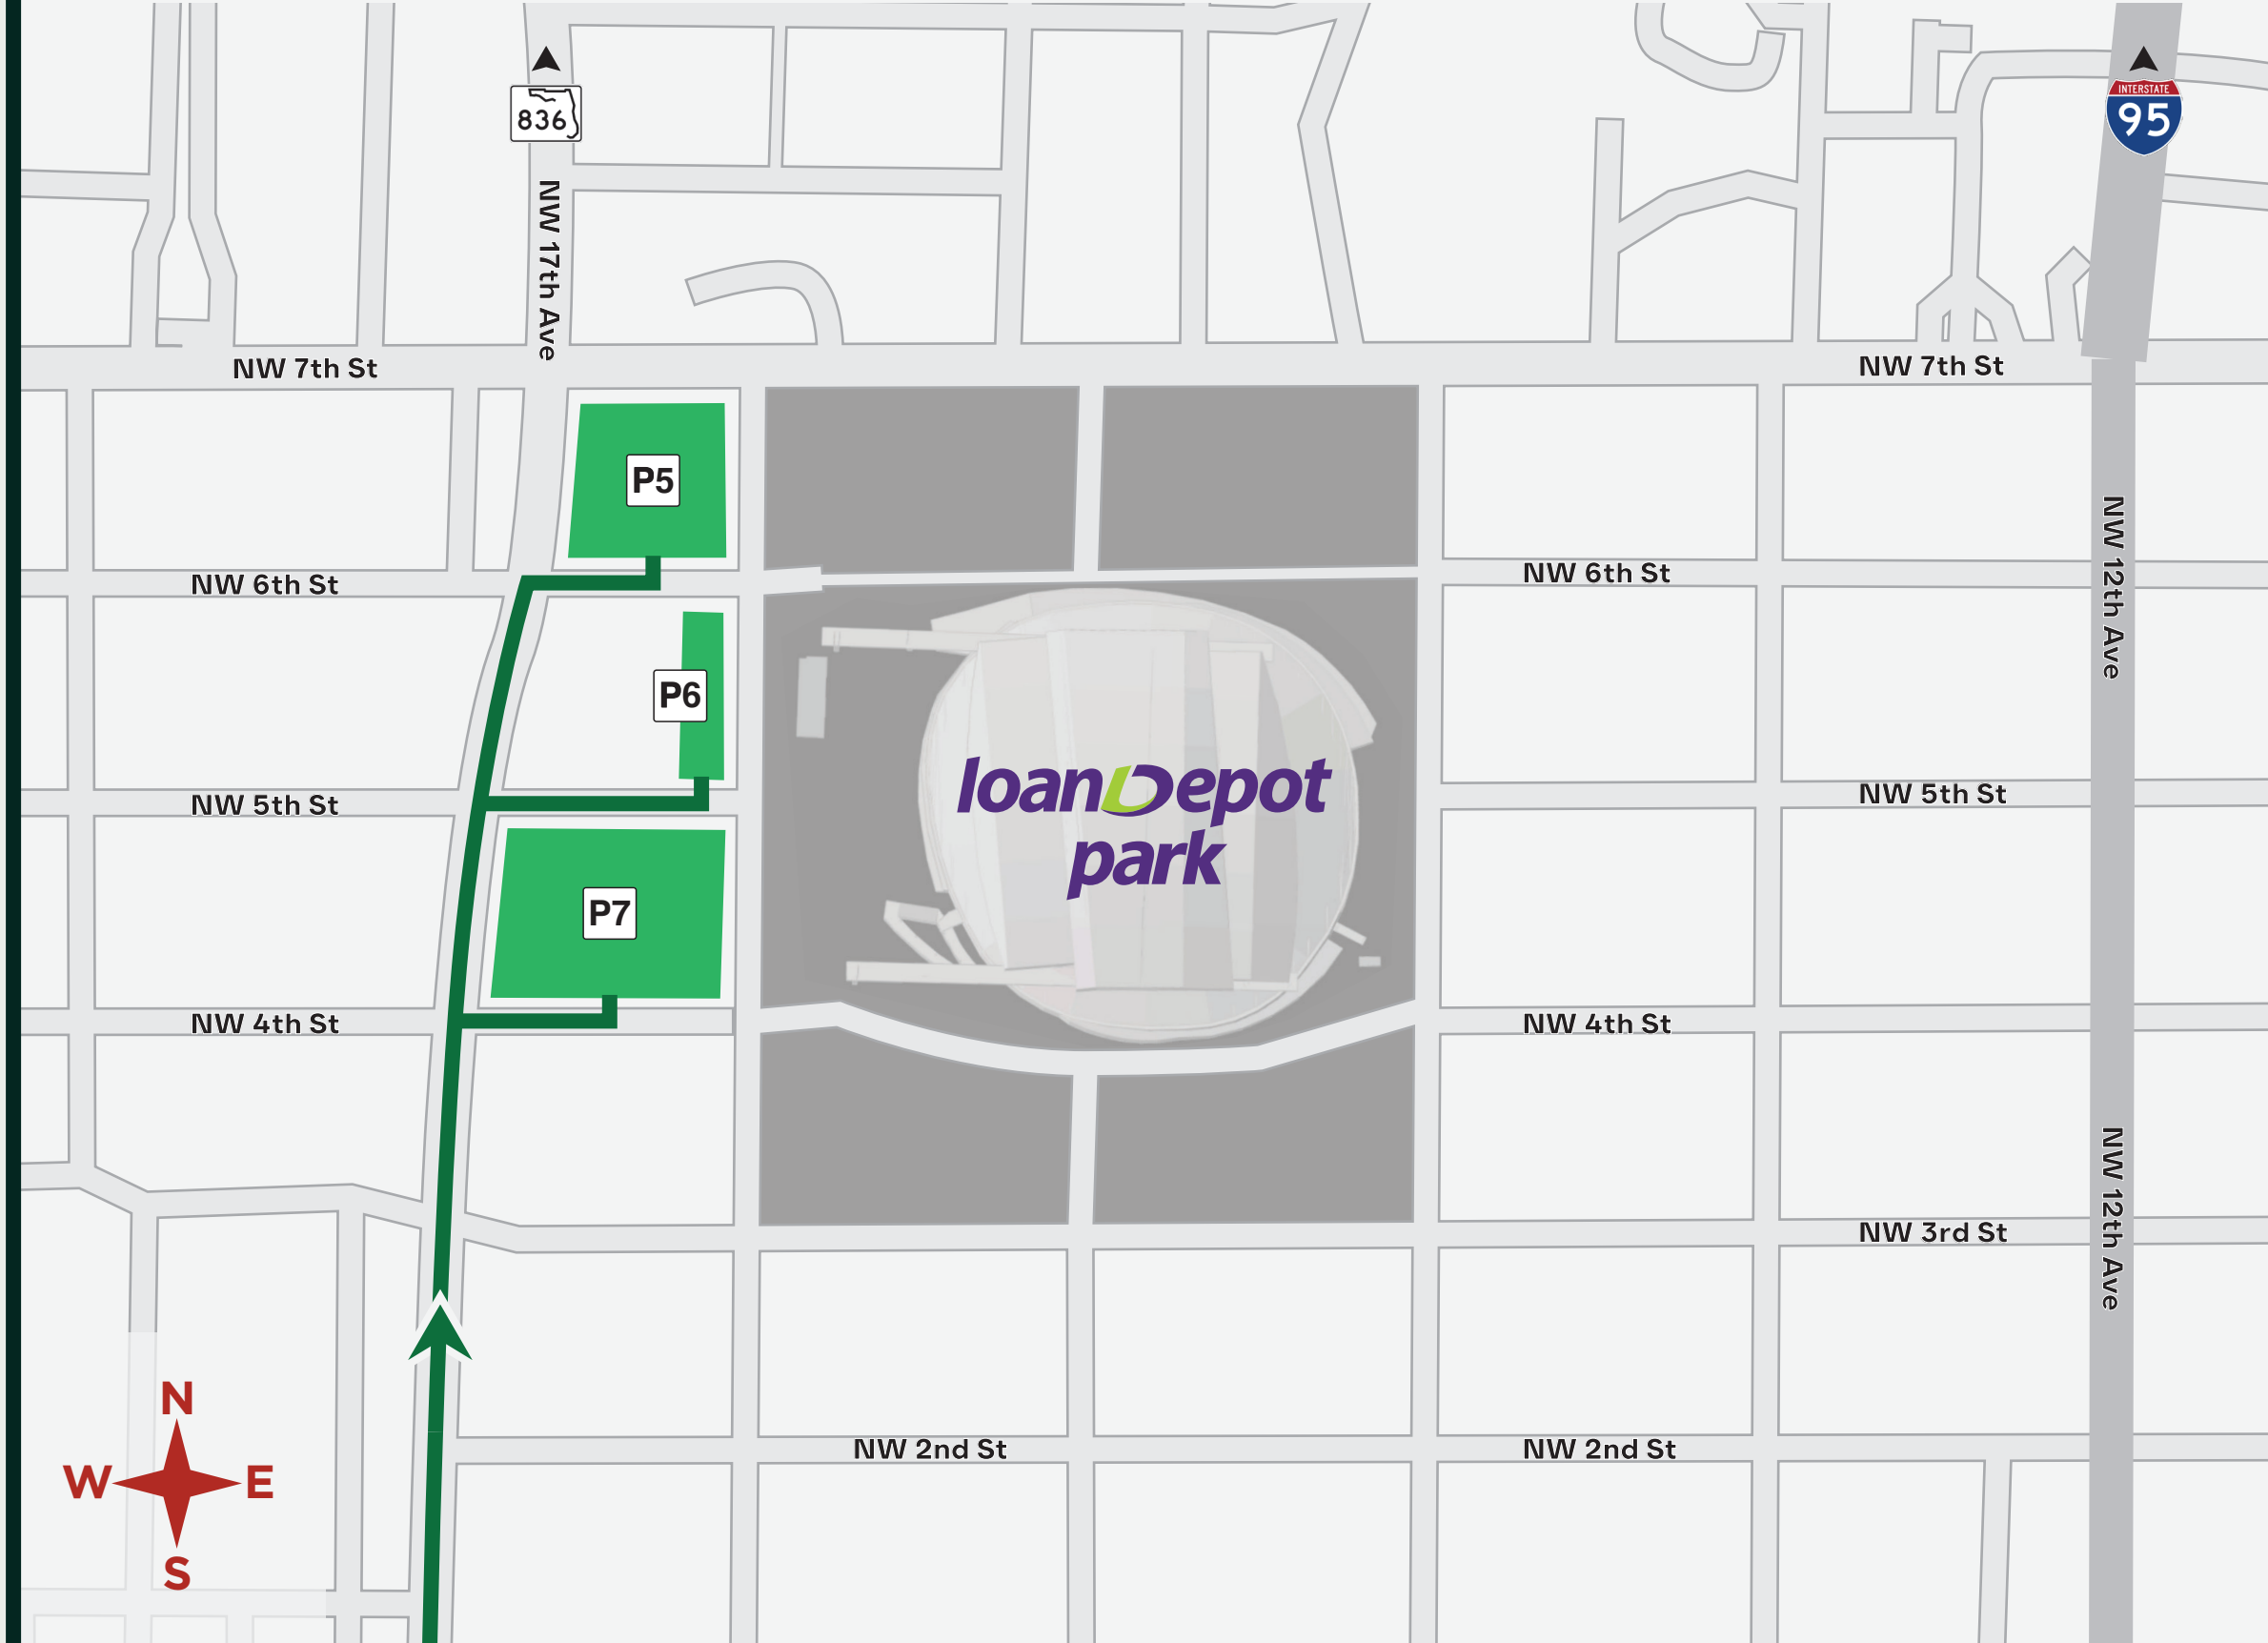

Click [HERE](#) to view our World Baseball Classic (WBC) transportation tool.

Route Instructions and Information

- Approach the ballpark from the south
- Fans can take NW 17th Avenue north to access West Lot 1, West Lot 2 and West Lot 3

West Lots 1, 2 & 3 Ingress Route

P5 West Lot 1

[1600 NW 7th Street](#)
[Miami, FL 33125](#)

P6 West Lot 2

[1610 NW 6th Street](#)
[Miami, FL 33125](#)

P7 West Lot 3

[1680 NW 5th Street](#)
[Miami, FL 33125](#)

Click [HERE](#) to view our World Baseball Classic (WBC) transportation tool.

Route Instructions and Information

- Fans exiting from West Lot 1, West Lot 2 or West Lot 3 will be directed across NW 17th Avenue to continue west
- Fans will only be allowed to turn left on NW 17th Avenue to head south if traffic allows
- Fans will not be able to head north on NW 17th Avenue

West Lots 1, 2 & 3 Egress Route

P5 West Lot 1

1600 NW 7th Street
Miami, FL 33125

P6 West Lot 2

1610 NW 6th Street
Miami, FL 33125

P7 West Lot 3

1680 NW 5th Street
Miami, FL 33125