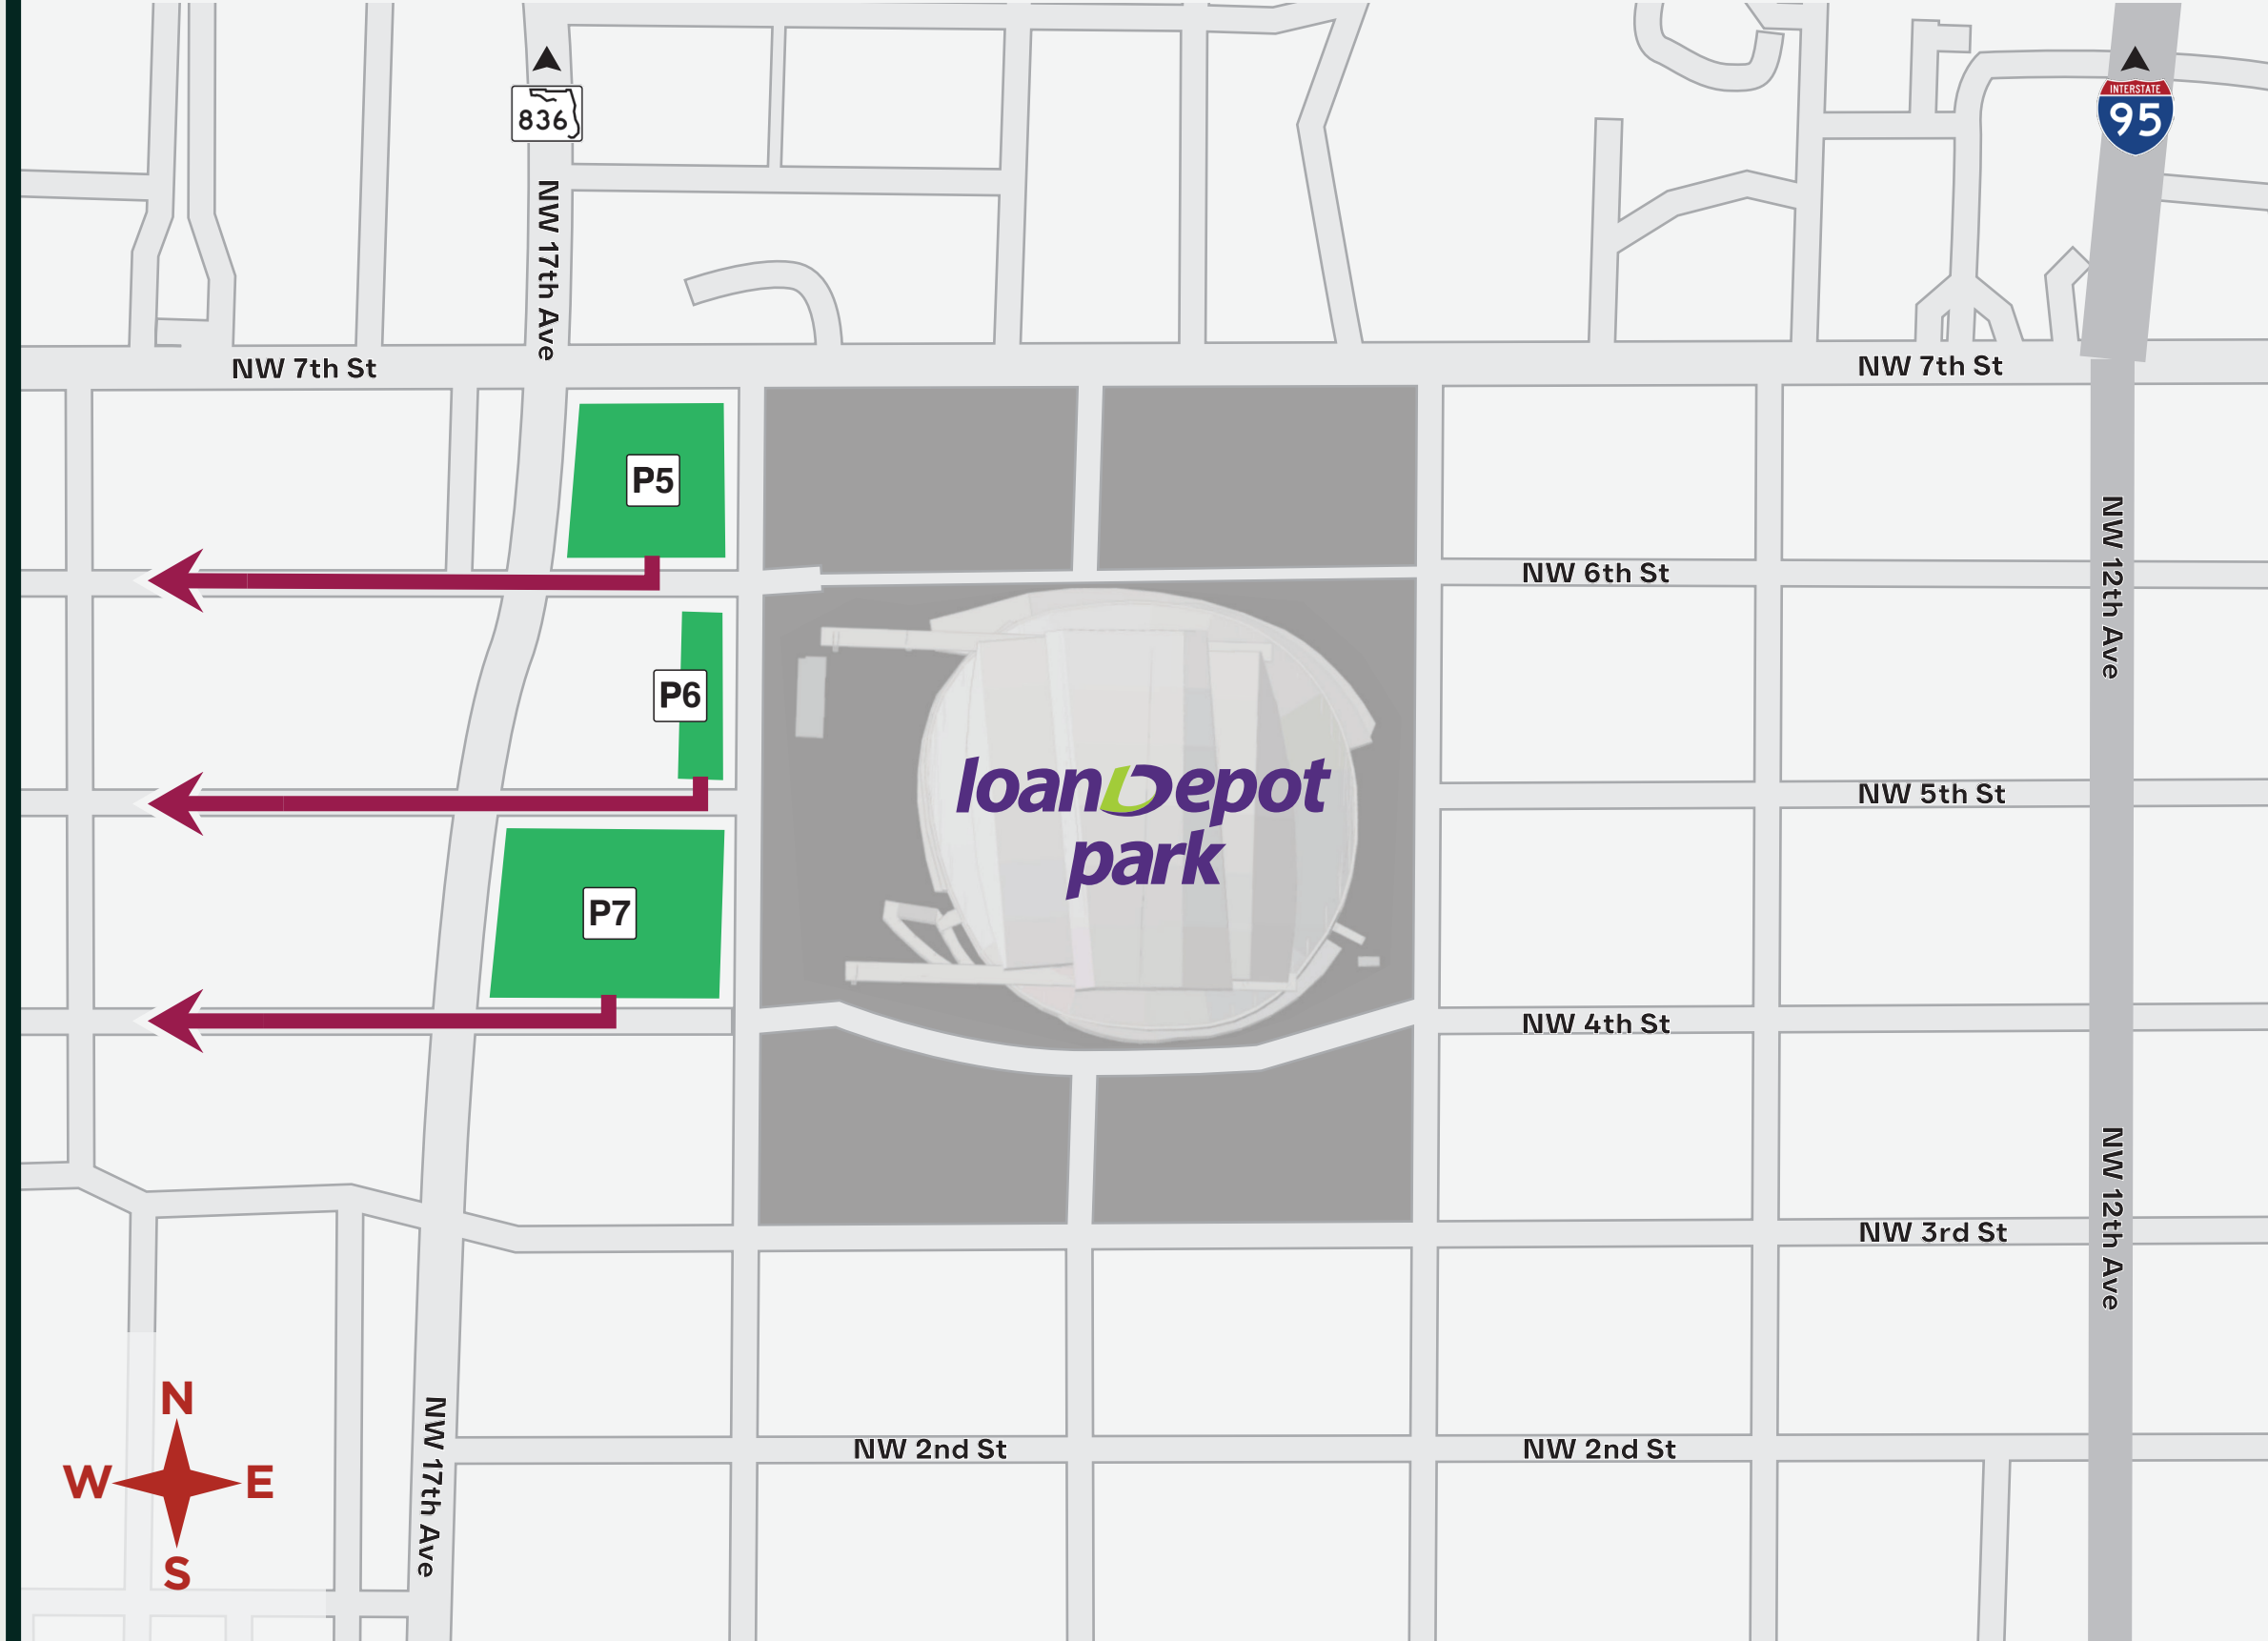

Click [HERE](#) to view our World Baseball Classic (WBC) transportation tool.

Route Instructions and Information

- Approach the ballpark from the south
- Fans can take NW 17th Avenue north to access West Lot 1, West Lot 2 and West Lot 3

West Lots 1, 2 & 3 Ingress Route

P5 West Lot 1

[1600 NW 7th Street](#)
[Miami, FL 33125](#)

P6 West Lot 2

[1610 NW 6th Street](#)
[Miami, FL 33125](#)

P7 West Lot 3

[1680 NW 5th Street](#)
[Miami, FL 33125](#)

Click [HERE](#) to view our World Baseball Classic (WBC) transportation tool.

Route Instructions and Information

- Fans exiting from West Lot 1, West Lot 2 or West Lot 3 will be directed across NW 17th Avenue to continue west
- Fans will only be allowed to turn left on NW 17th Avenue to head south if traffic allows
- Fans will not be able to head north on NW 17th Avenue