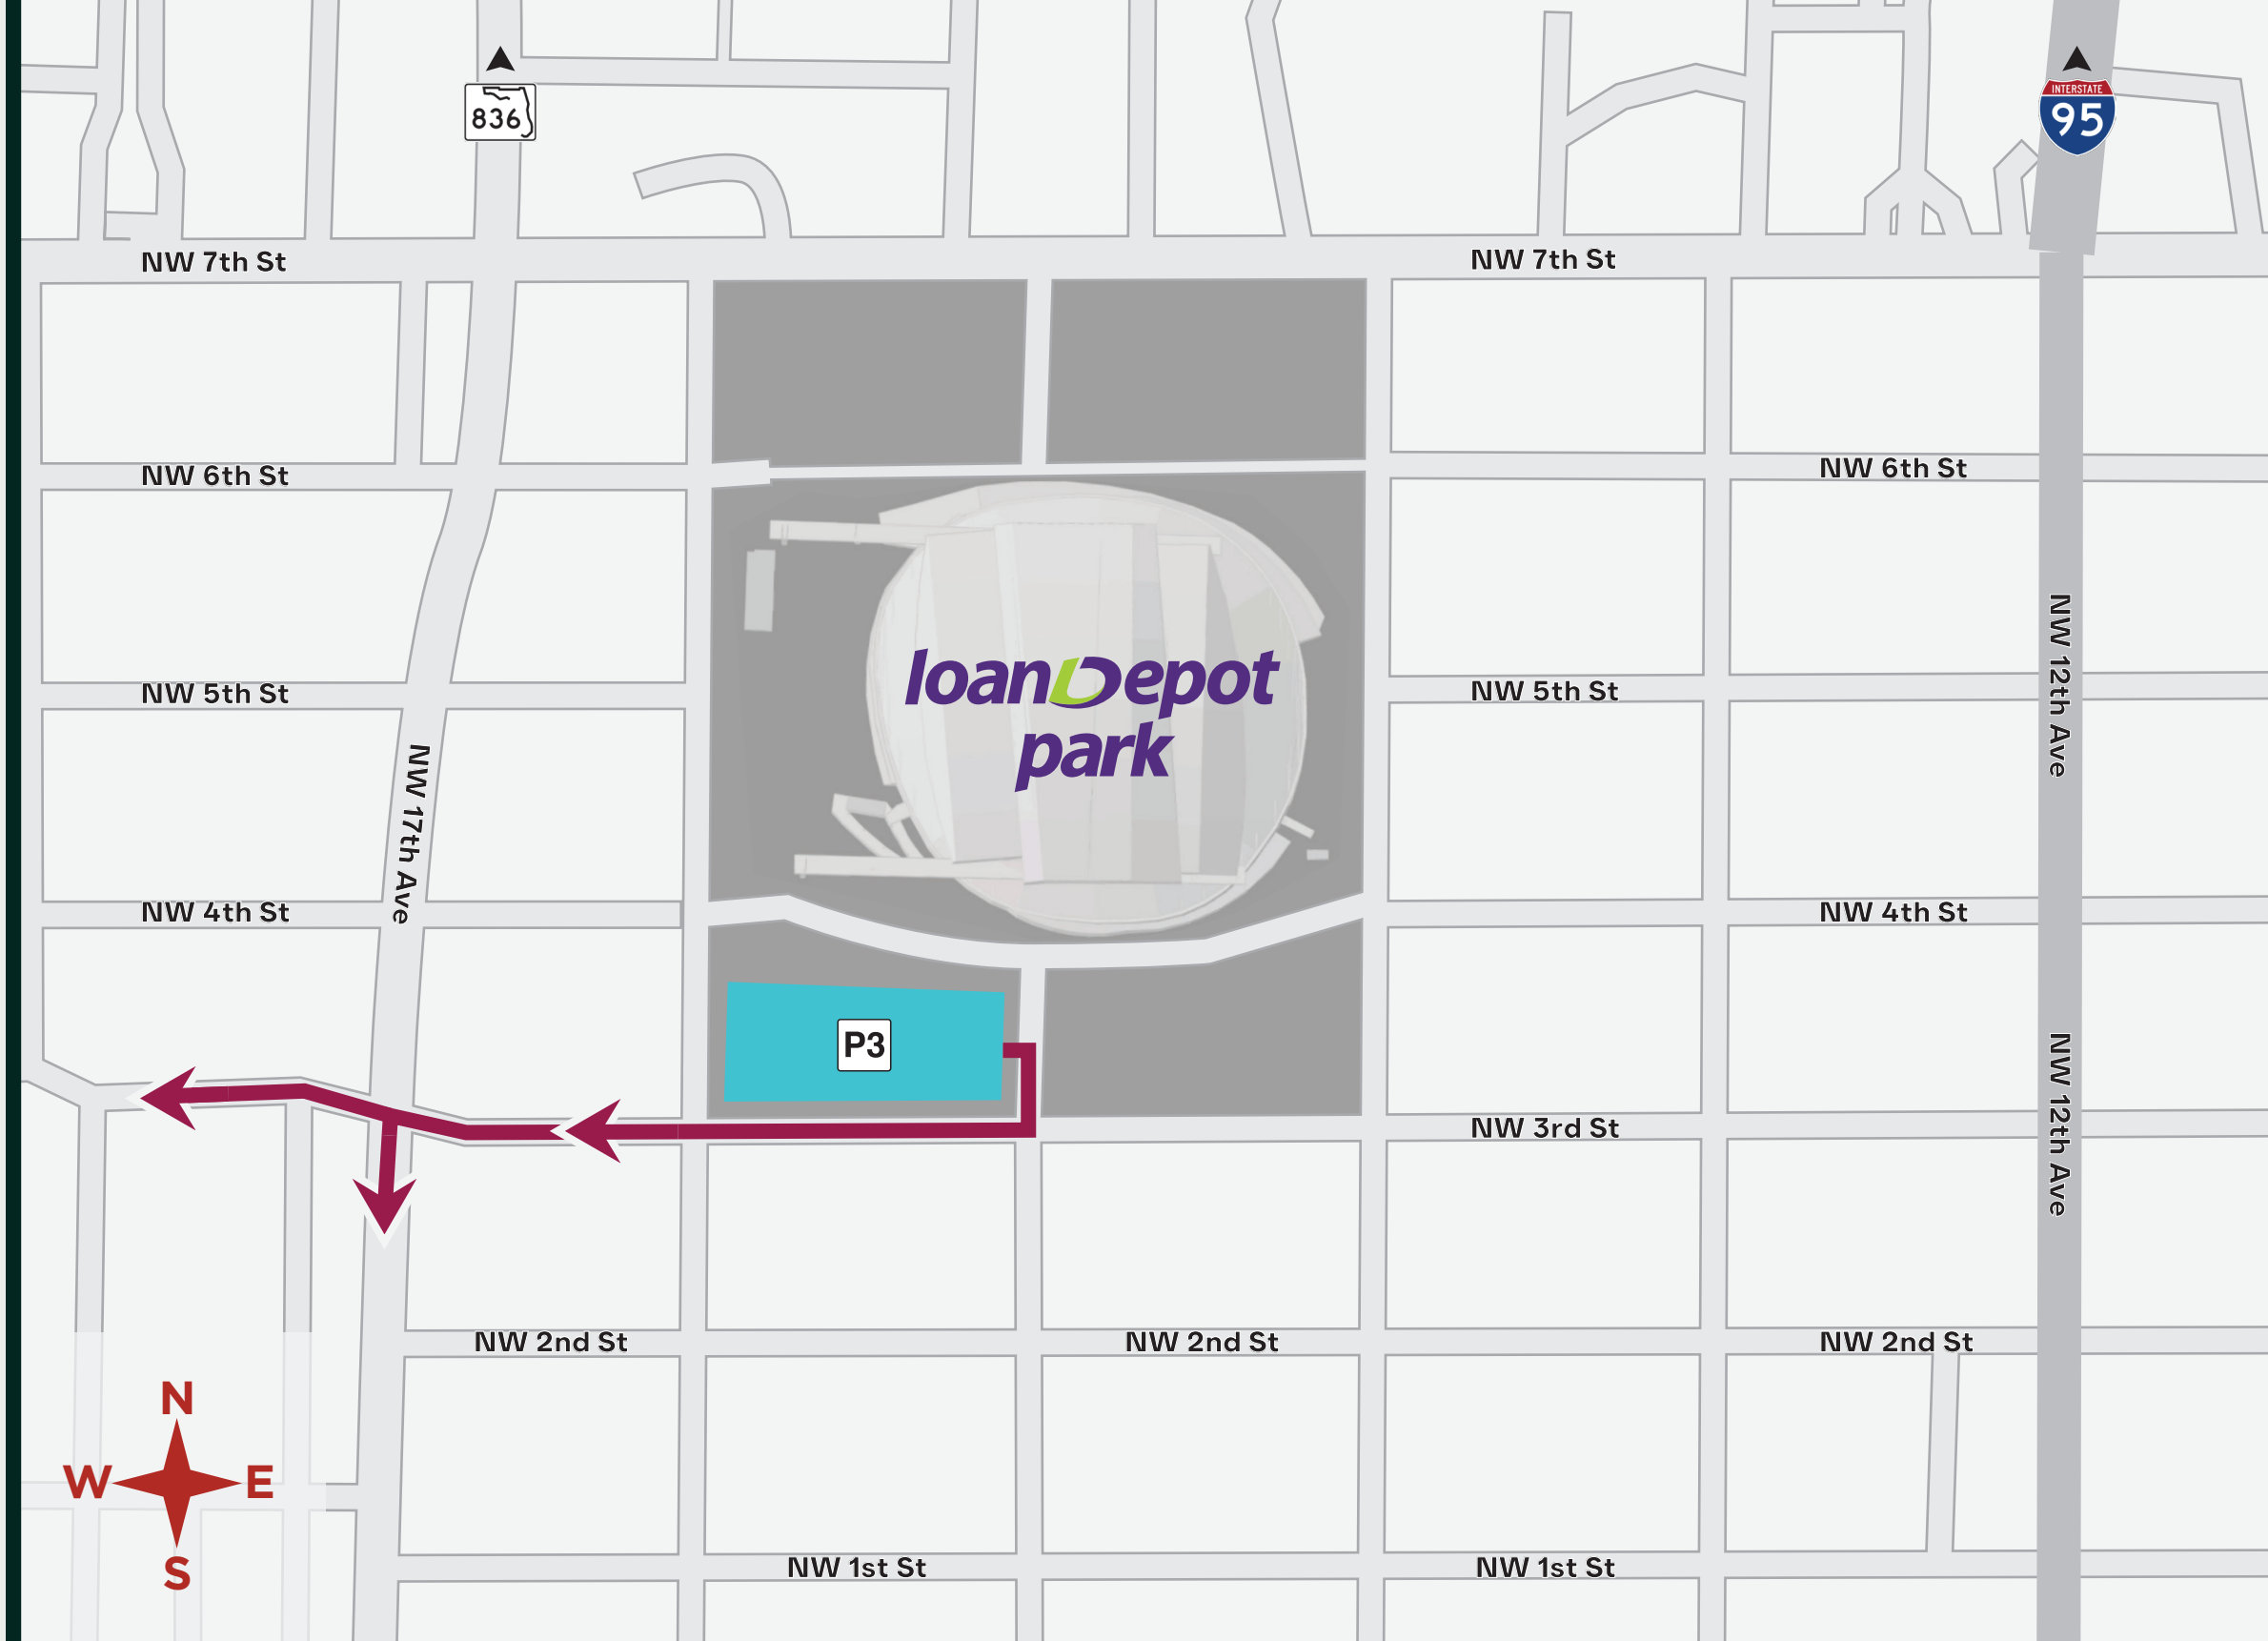

Click [HERE](#) to view our World Baseball Classic (WBC) transportation tool.

Route Instructions and Information

- From the North:
 - Approach the ballpark using 836 East ramp
 - Vehicles exiting 836 East ramp at NW 17th Avenue will continue south, turn left onto NW 3rd Street, and then left onto NW 15th Avenue to access the First Base Garage.
- From the South:
 - Fans can take NW 12th Avenue north, turn left onto NW 3rd Street, and then right onto NW 15th Avenue to access the First Base Garage.
 - Fans can take NW 17th Avenue north, turn right onto NW 3rd Street, and then left onto NW 15th Avenue to access the First Base Garage.

First Base Garage
Ingress Route

First Base Garage

1502 NW 4th St
Miami, FL 33125

Click [HERE](#) to view our World Baseball Classic (WBC) transportation tool.

Route Instructions and Information

- Fans exiting the First Base Garage will be directed west on NW 3rd Street
 - Fans can turn left on NW 17th Avenue and head south
 - Fans can continue west on NW 3rd Street

First Base Garage
Egress Route

First Base Garage

1502 NW 4th St
Miami, FL 33125