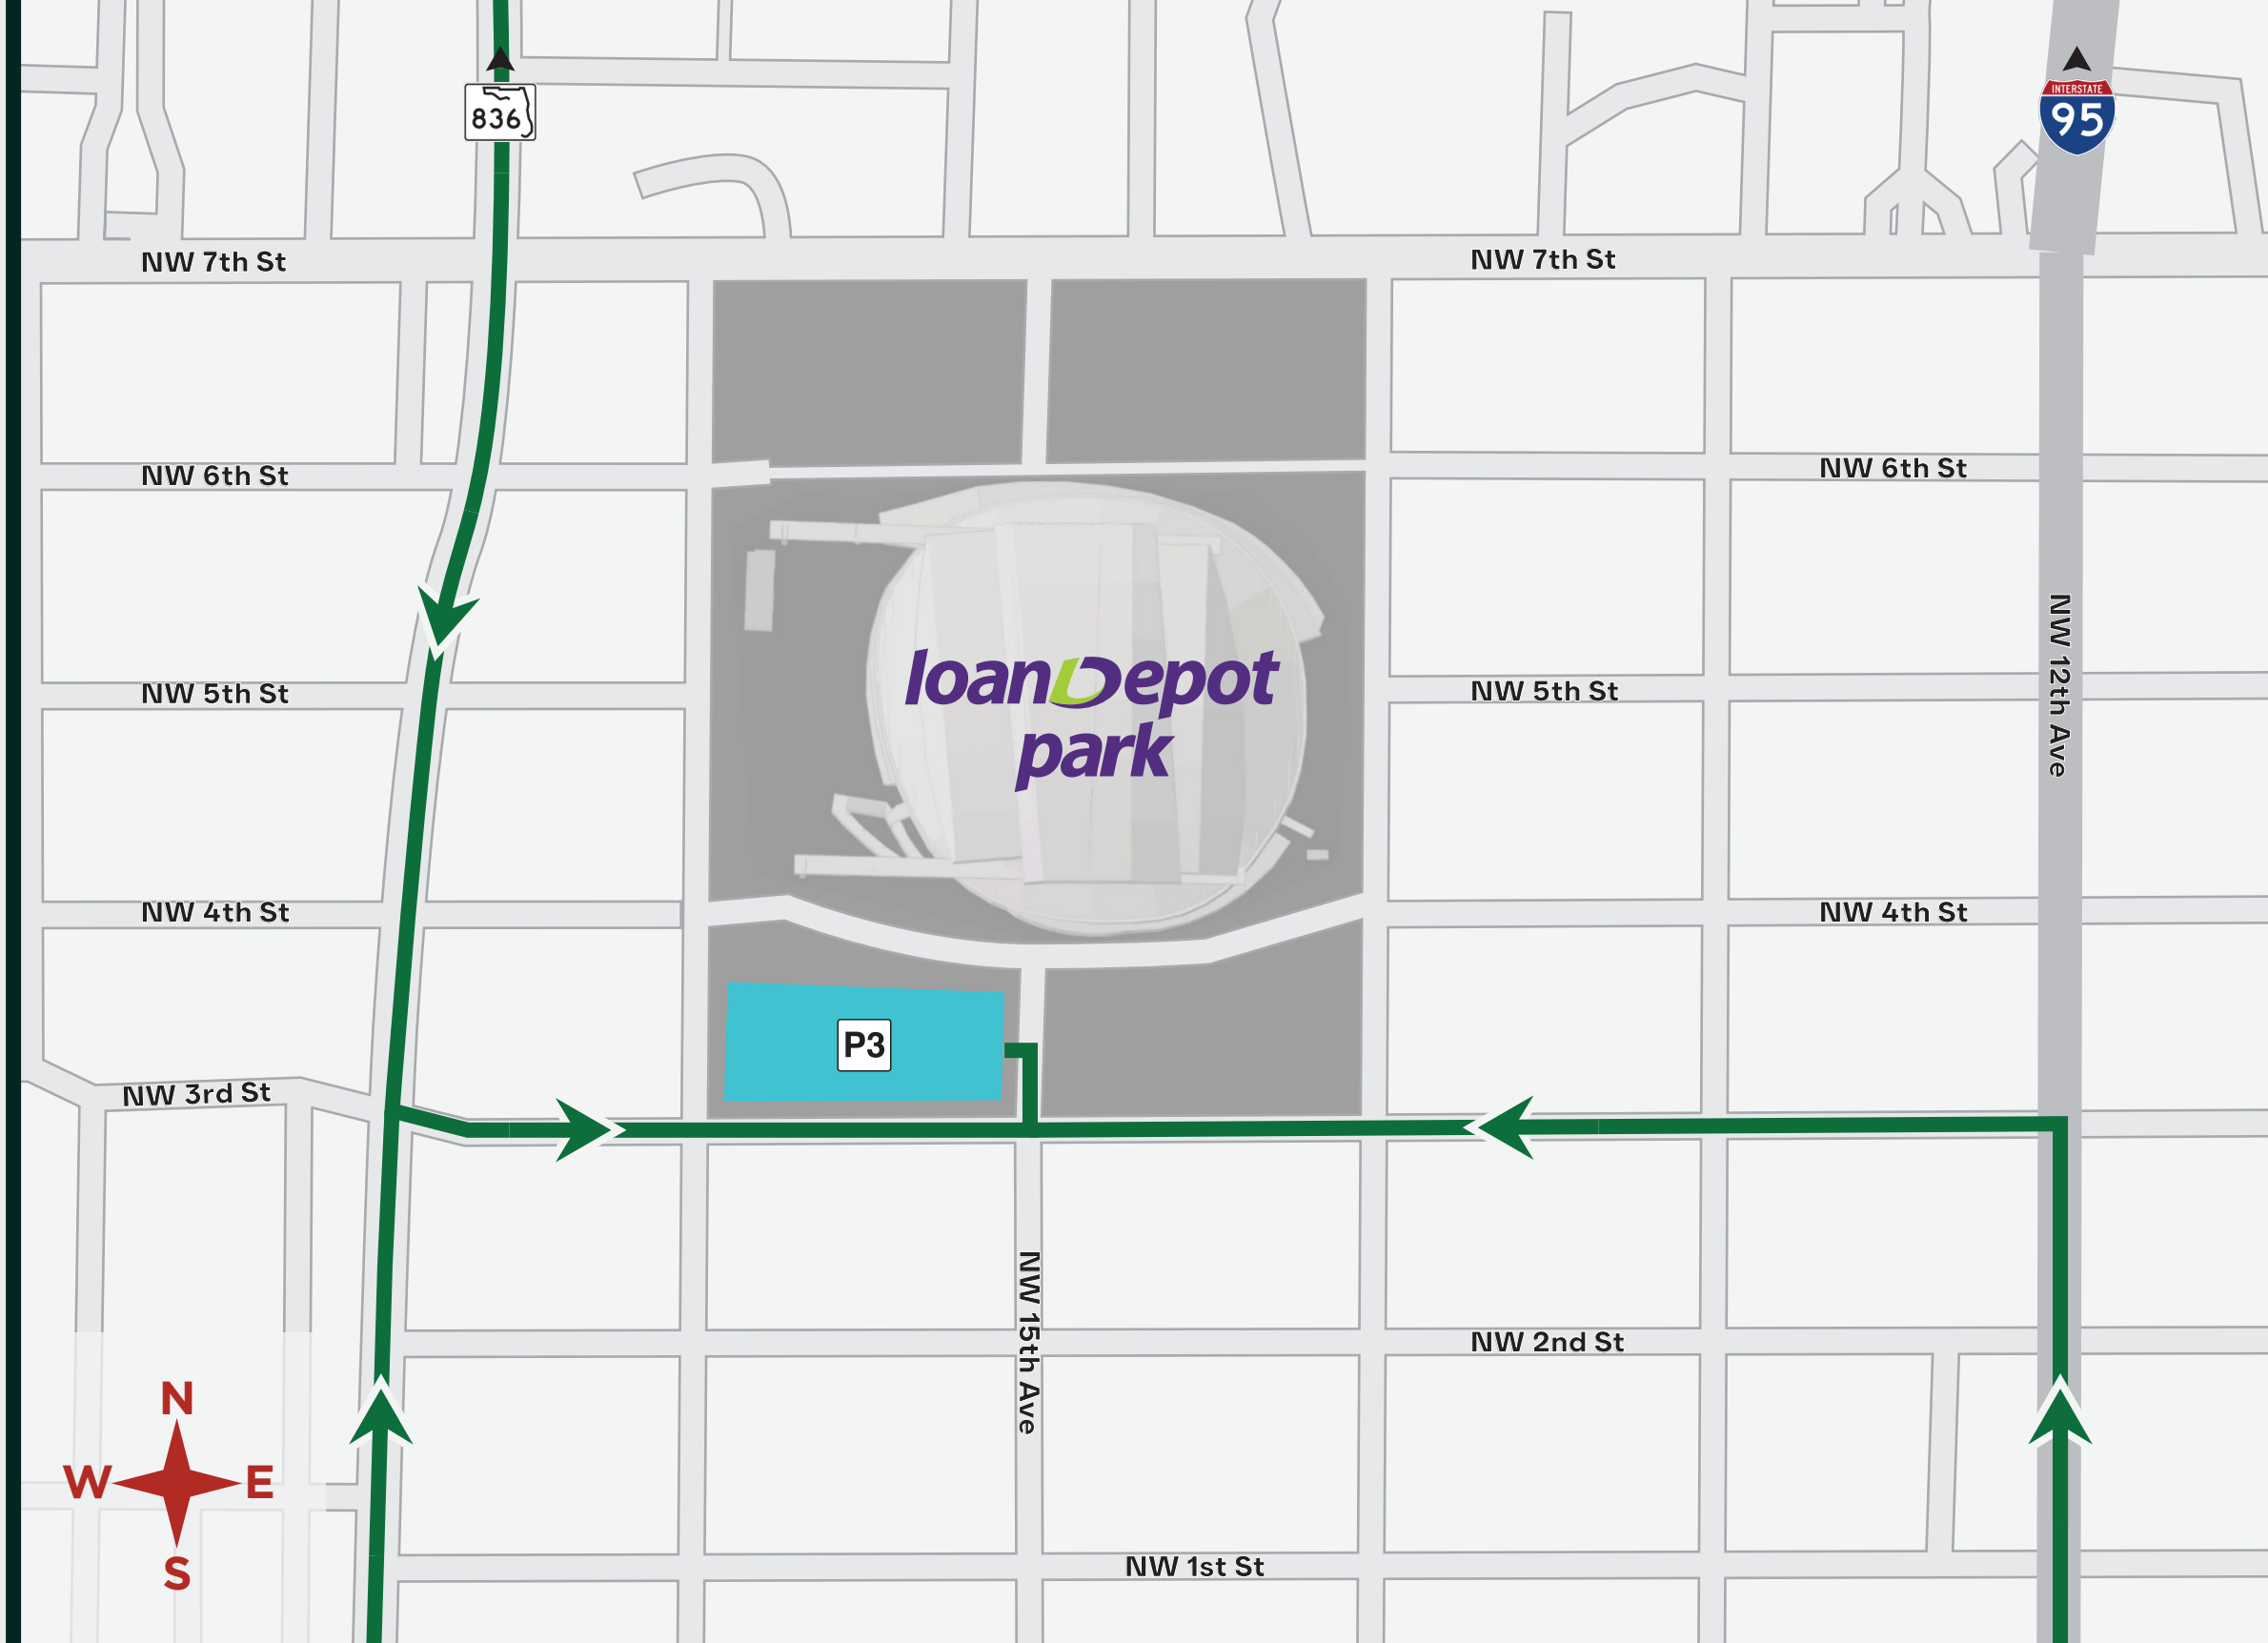

Click [HERE](#) to view our World Baseball Classic (WBC) transportation tool.

Route Instructions and Information

- From the North:
 - Approach the ballpark using 836 East ramp
 - Vehicles exiting 836 East ramp at NW 17th Avenue will continue south, turn left onto NW 3rd Street, and then left onto NW 15th Avenue to access the First Base Garage.
- From the South:
 - Fans can take NW 12th Avenue north, turn left onto NW 3rd Street, and then right onto NW 15th Avenue to access the First Base Garage.
 - Fans can take NW 17th Avenue north, turn right onto NW 3rd Street, and then left onto NW 15th Avenue to access the First Base Garage.

First Base Garage
Ingress Route

First Base Garage

1502 NW 4th St
Miami, FL 33125

Click [HERE](#) to view our World Baseball Classic (WBC) transportation tool.

Route Instructions and Information

- Fans exiting the First Base Garage will be directed west on NW 3rd Street
 - Fans can turn left on NW 17th Avenue and head south
 - Fans can continue west on NW 3rd Street

First Base Garage
Egress Route

First Base Garage

1502 NW 4th St
Miami, FL 33125