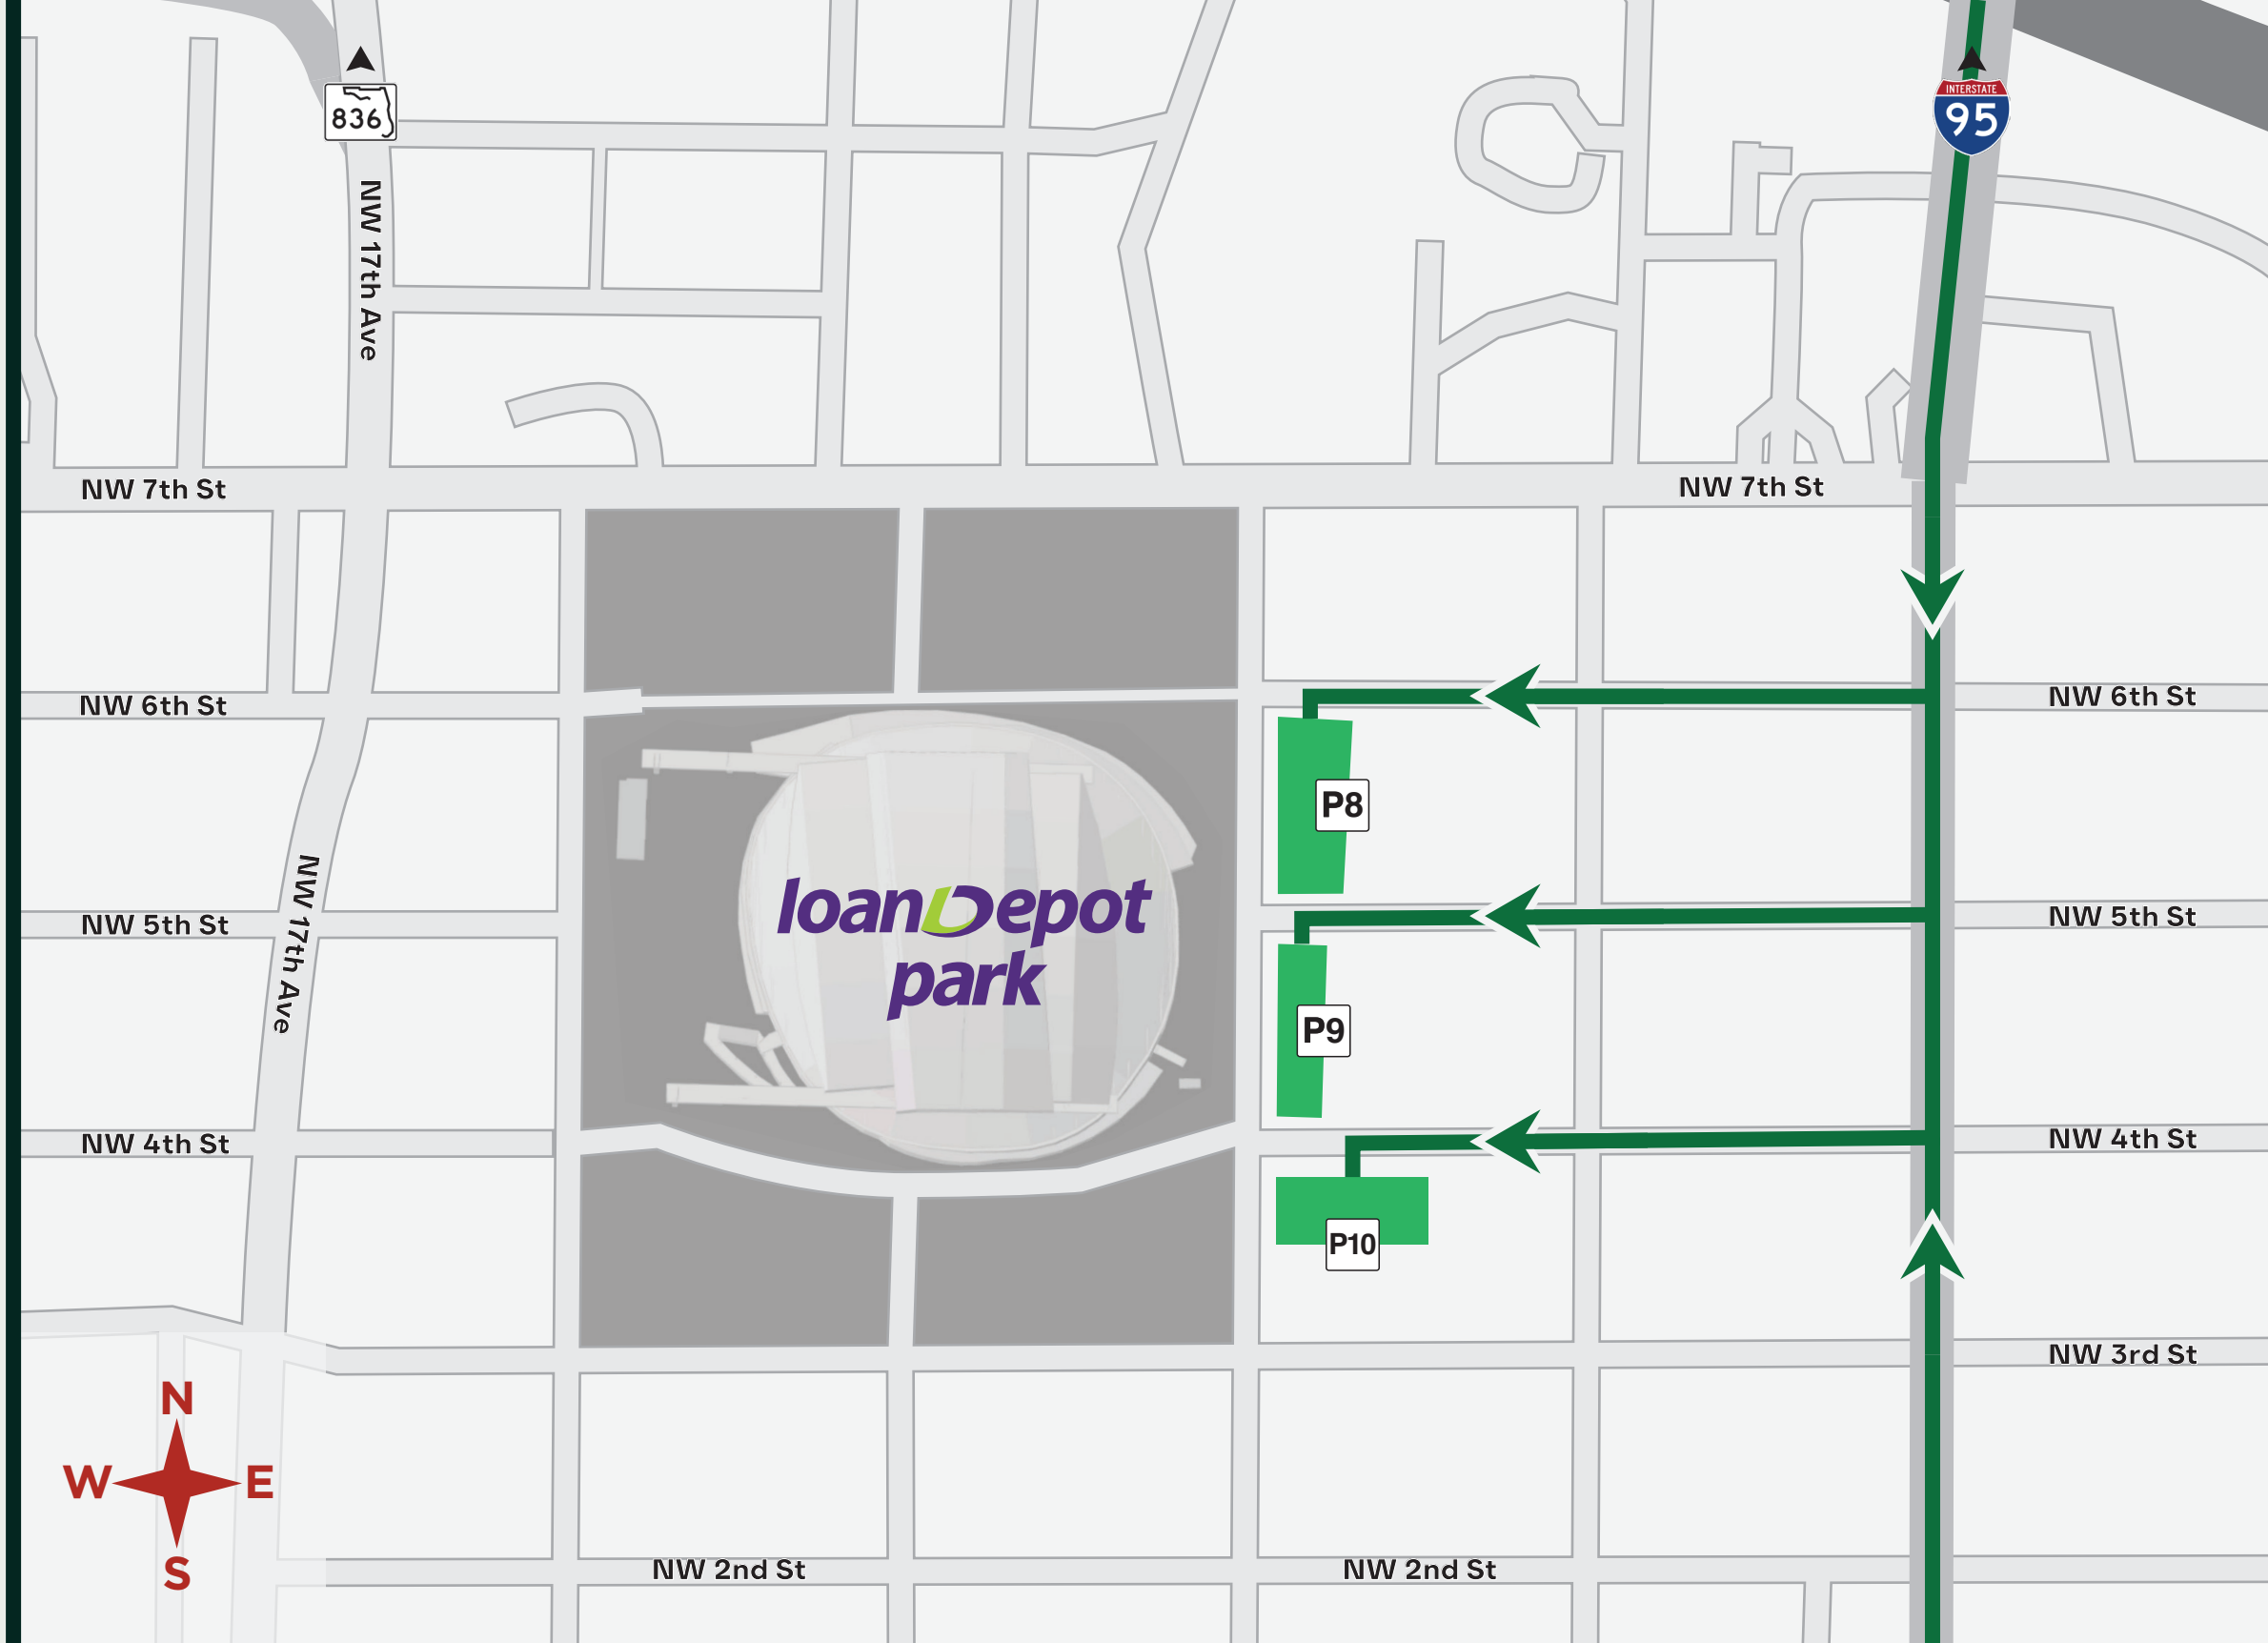

Click [HERE](#) to view our World Baseball Classic (WBC) transportation tool.

Route Instructions and Information

- Approach the ballpark from the north or south using NW 12th Avenue to access East Lot 1, East Lot 2 and East Lot 3

East Lots 1, 2 & 3 Ingress Route

P8 East Lot 1

1380 NW 6th Street
Miami, FL 33125

P9 East Lot 2

1390 NW 5th Street
Miami, FL 33125

P10 East Lot 3

1380 NW 4th Street
Miami, FL 33125

Click [HERE](#) to view our World Baseball Classic (WBC) transportation tool.

Route Instructions and Information

- Fans exiting from East Lot 1, East Lot 2 or East Lot 3 will be directed east towards NW 12th Avenue.
- Fans can head north on NW 12th Avenue to approach the 836 ramp

East Lots 1, 2 & 3 Egress Route

P8 East Lot 1

1380 NW 6th Street
Miami, FL 33125

P9 East Lot 2

1390 NW 5th Street
Miami, FL 33125

P10 East Lot 3

1380 NW 4th Street
Miami, FL 33125