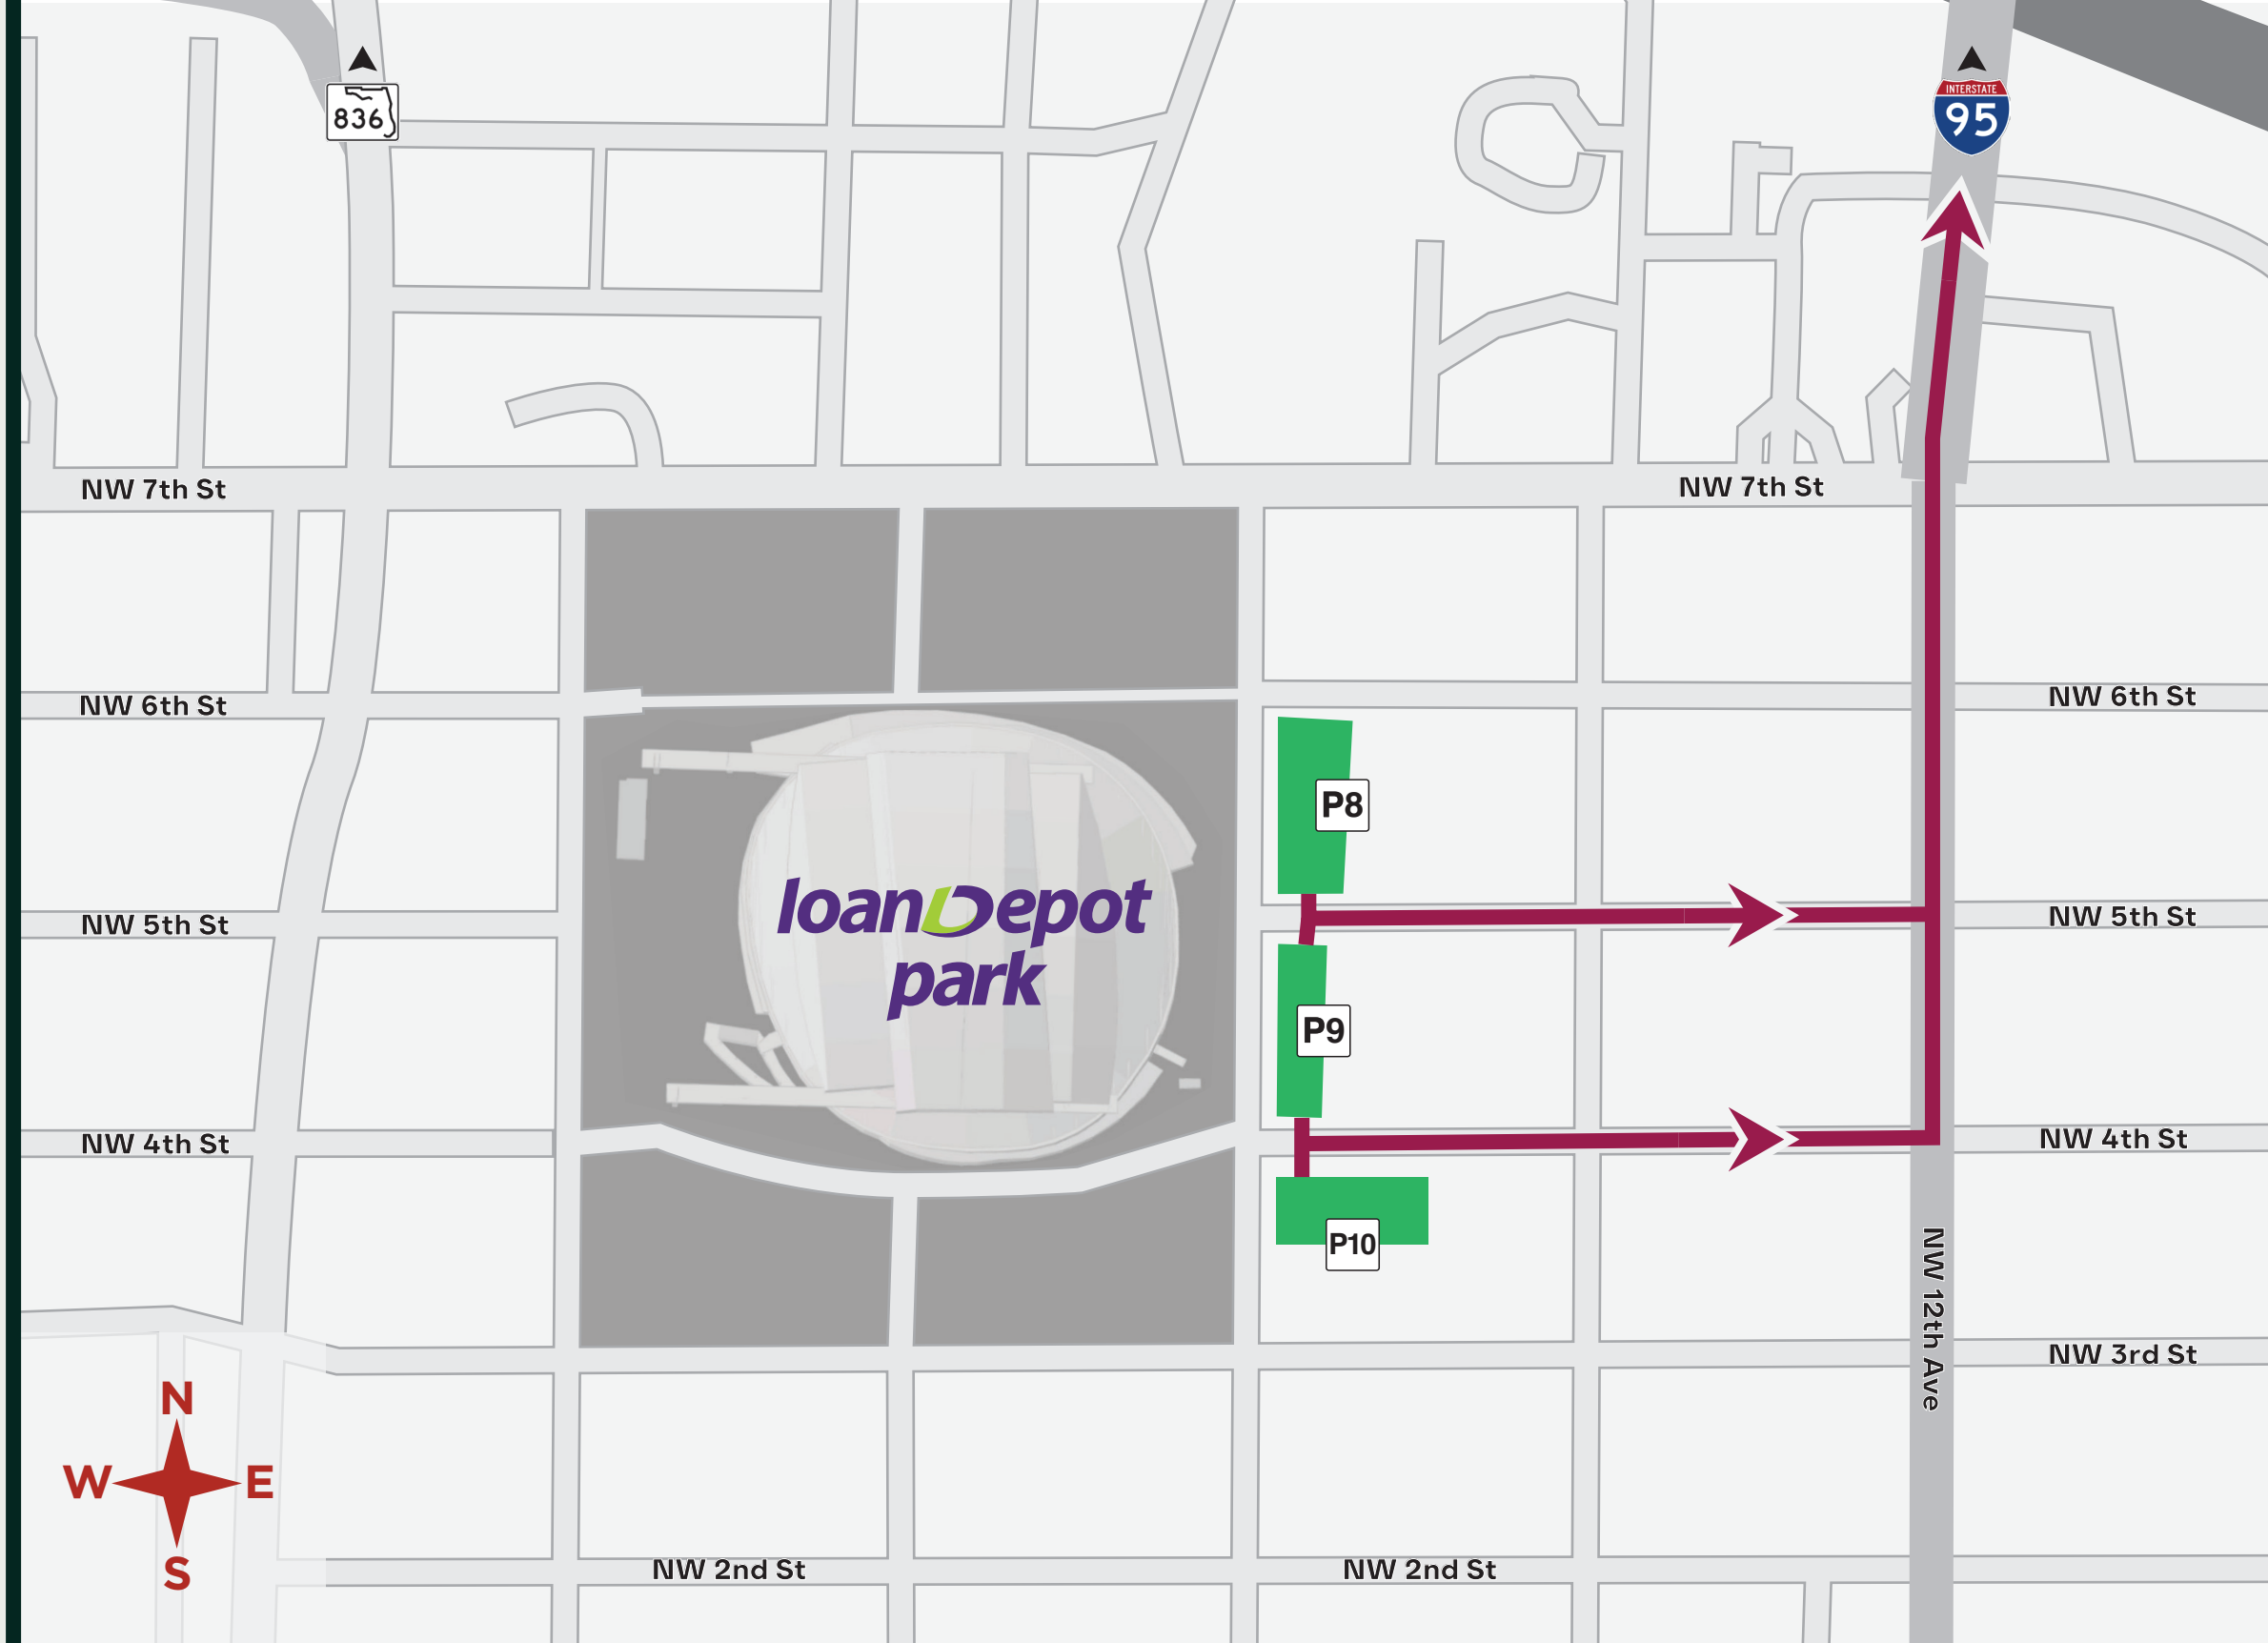

Click [HERE](#) to view our World Baseball Classic (WBC) transportation tool.

Route Instructions and Information

- Approach the ballpark from the north or south using NW 12th Avenue to access East Lot 1, East Lot 2 and East Lot 3

East Lots 1, 2 & 3 Ingress Route

P8 East Lot 1

1380 NW 6th Street
Miami, FL 33125

P9 East Lot 2

1390 NW 5th Street
Miami, FL 33125

P10 East Lot 3

1380 NW 4th Street
Miami, FL 33125

Click [HERE](#) to view our World Baseball Classic (WBC) transportation tool.

Route Instructions and Information

- Fans exiting from East Lot 1, East Lot 2 or East Lot 3 will be directed east towards NW 12th Avenue.
- Fans can head north on NW 12th Avenue to approach the 836 ramp

East Lots 1, 2 & 3 Egress Route

P8 East Lot 1

1380 NW 6th Street
Miami, FL 33125

P9 East Lot 2

1390 NW 5th Street
Miami, FL 33125

P10 East Lot 3

1380 NW 4th Street
Miami, FL 33125