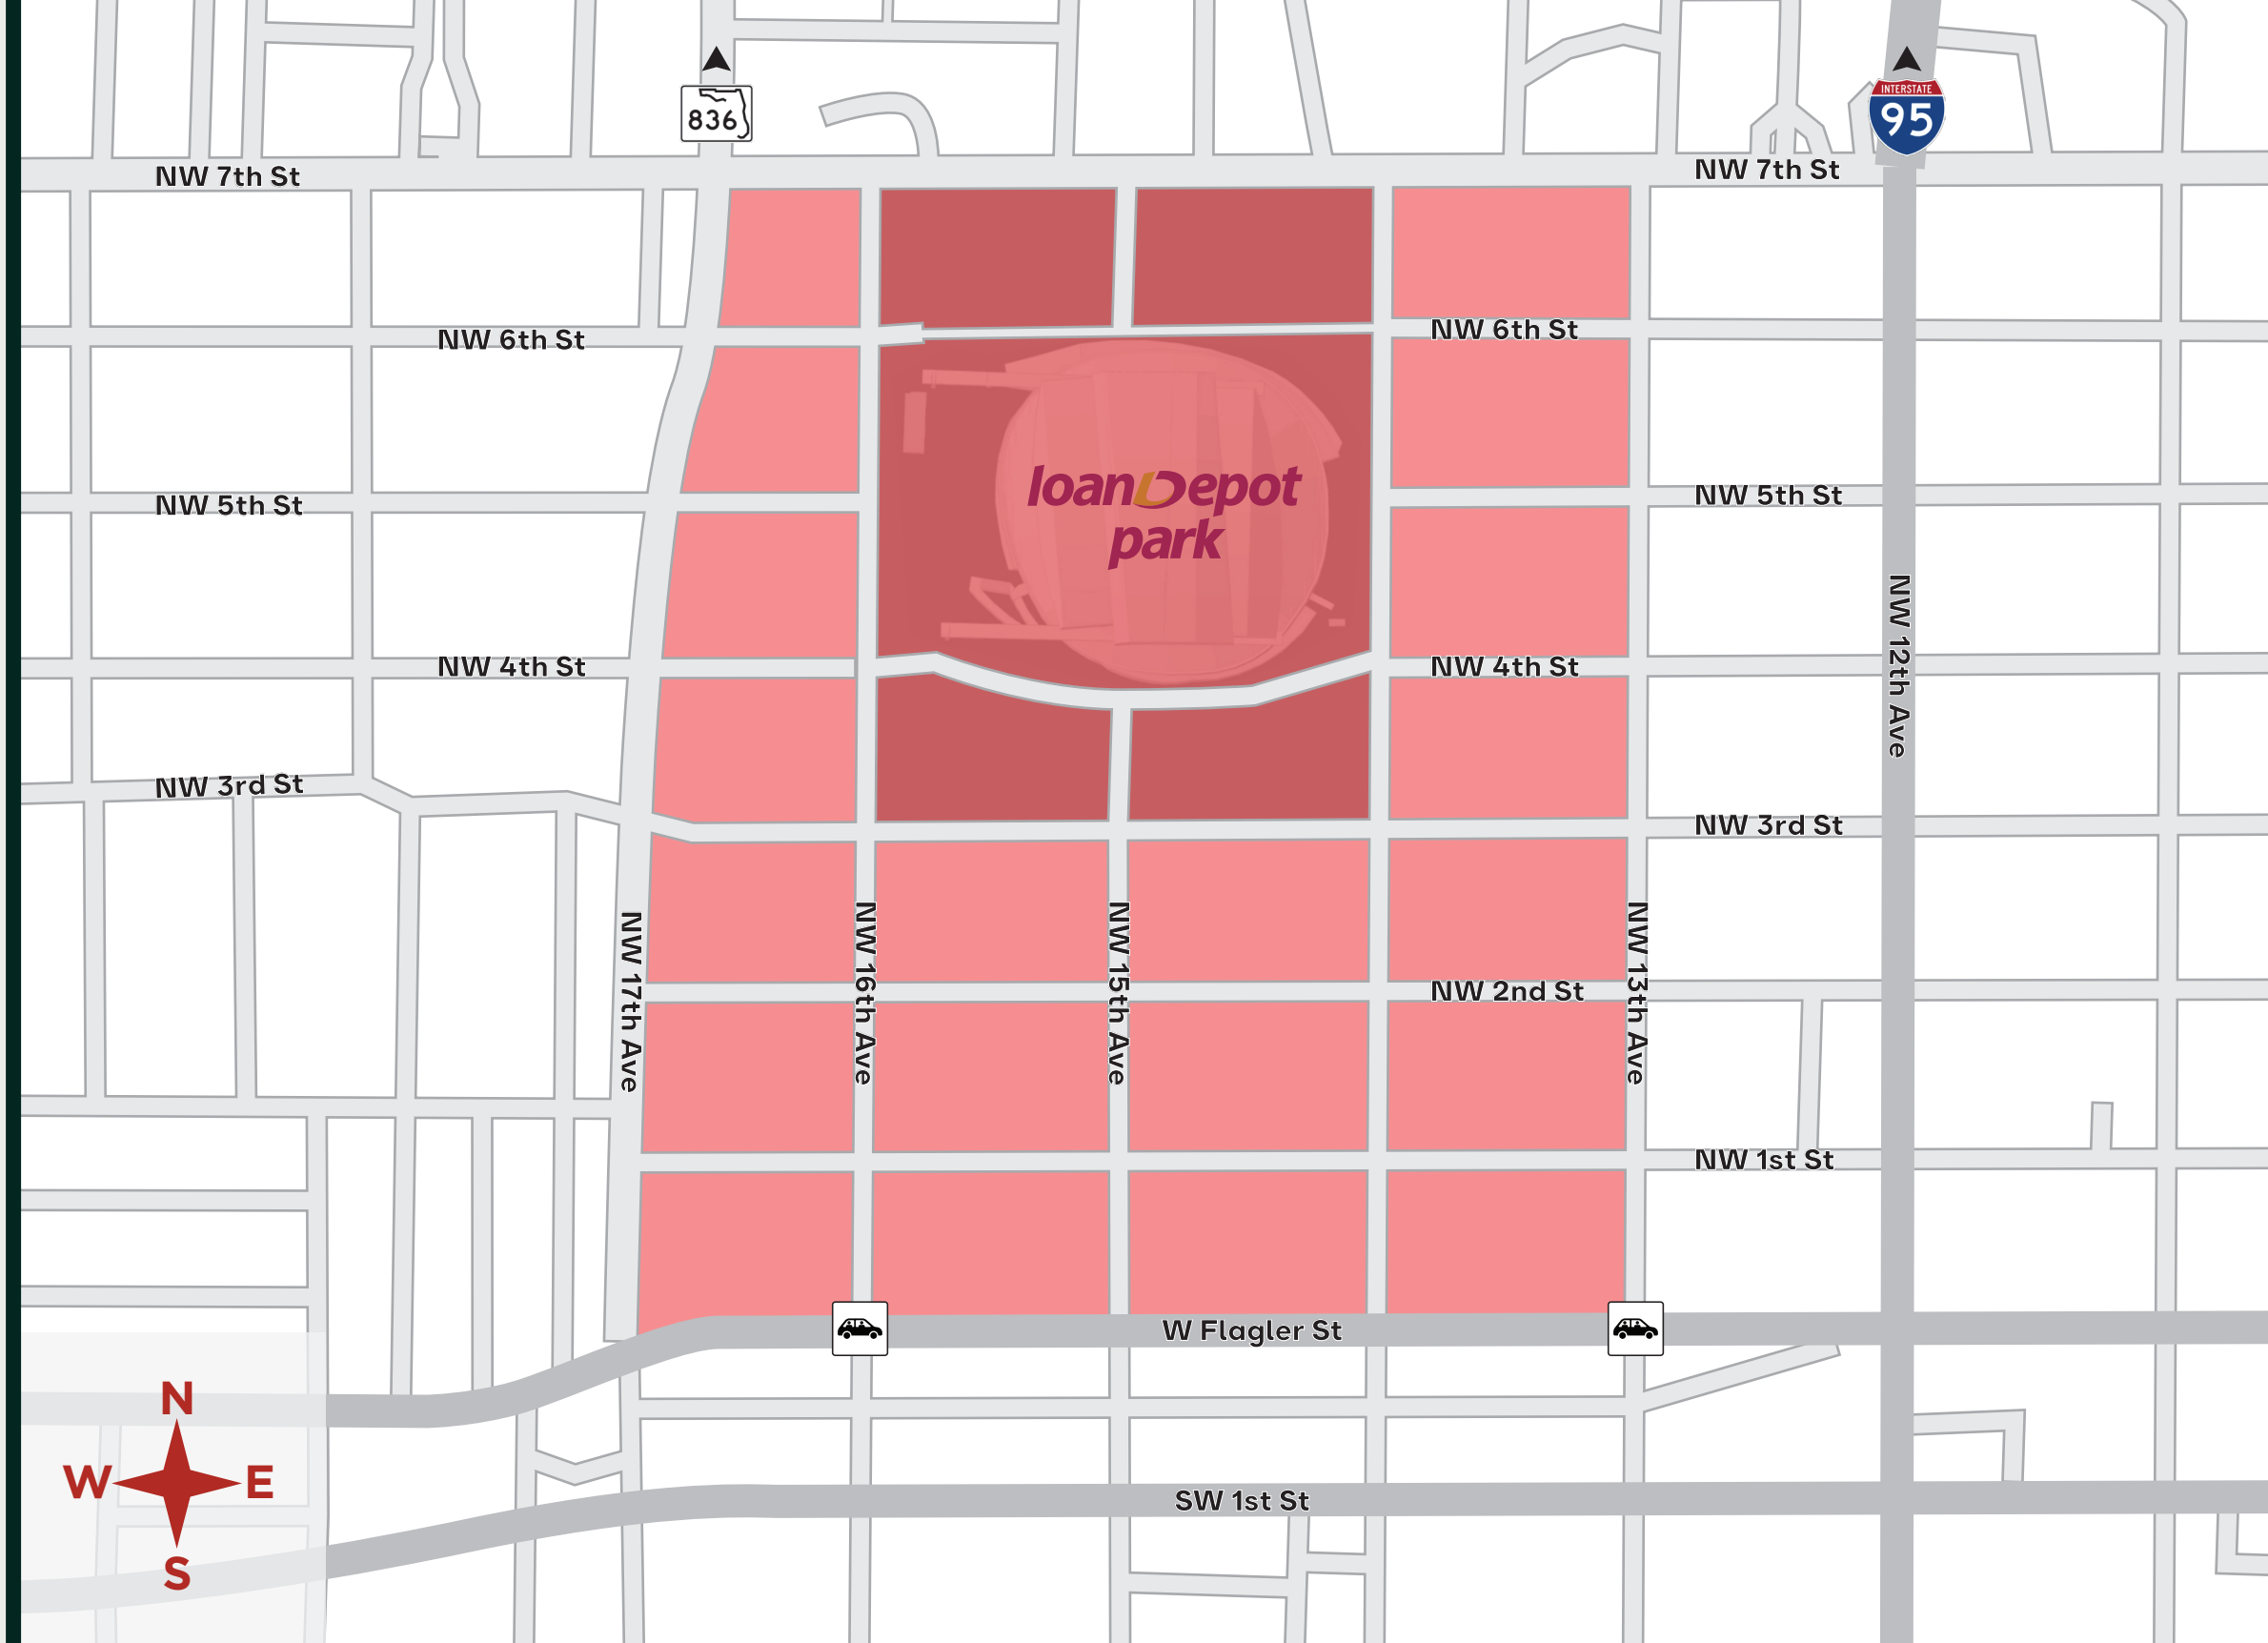

Click [HERE](#) to view our World Baseball Classic (WBC) transportation tool.

Route Instructions and Information

- Rideshare apps will set a geofence at the below time to only permit pickups from the dedicated Rideshare Zones.
 - Day Games: 3:00 PM – 5:00 PM
 - Night Games: 10:00 PM – 12:00 AM
- Rideshare Zones will be located at the intersection of NW 16th Avenue & W Flagler Street and NW 13th Avenue & W Flagler Street.
 - Fans existing on the west side of the ballpark should utilize the First Base Entrance / Gate 7 to take NW 16th Avenue south to W Flagler Street.
 - Fans exiting on the east side of the ballpark should utilize the Center Field Entrance / Gate 9 to take NW 13th Avenue south to W Flagler Street.
- Rideshare will be heavy during WBC and potential long wait times should be anticipated.

Rideshare Zones

- RIDESHARE ZONES
- GEOFENCED AREA

Rideshare Zones

Corners of NW 16th Avenue & W Flagler Street and NW 13th Avenue & W Flagler Street