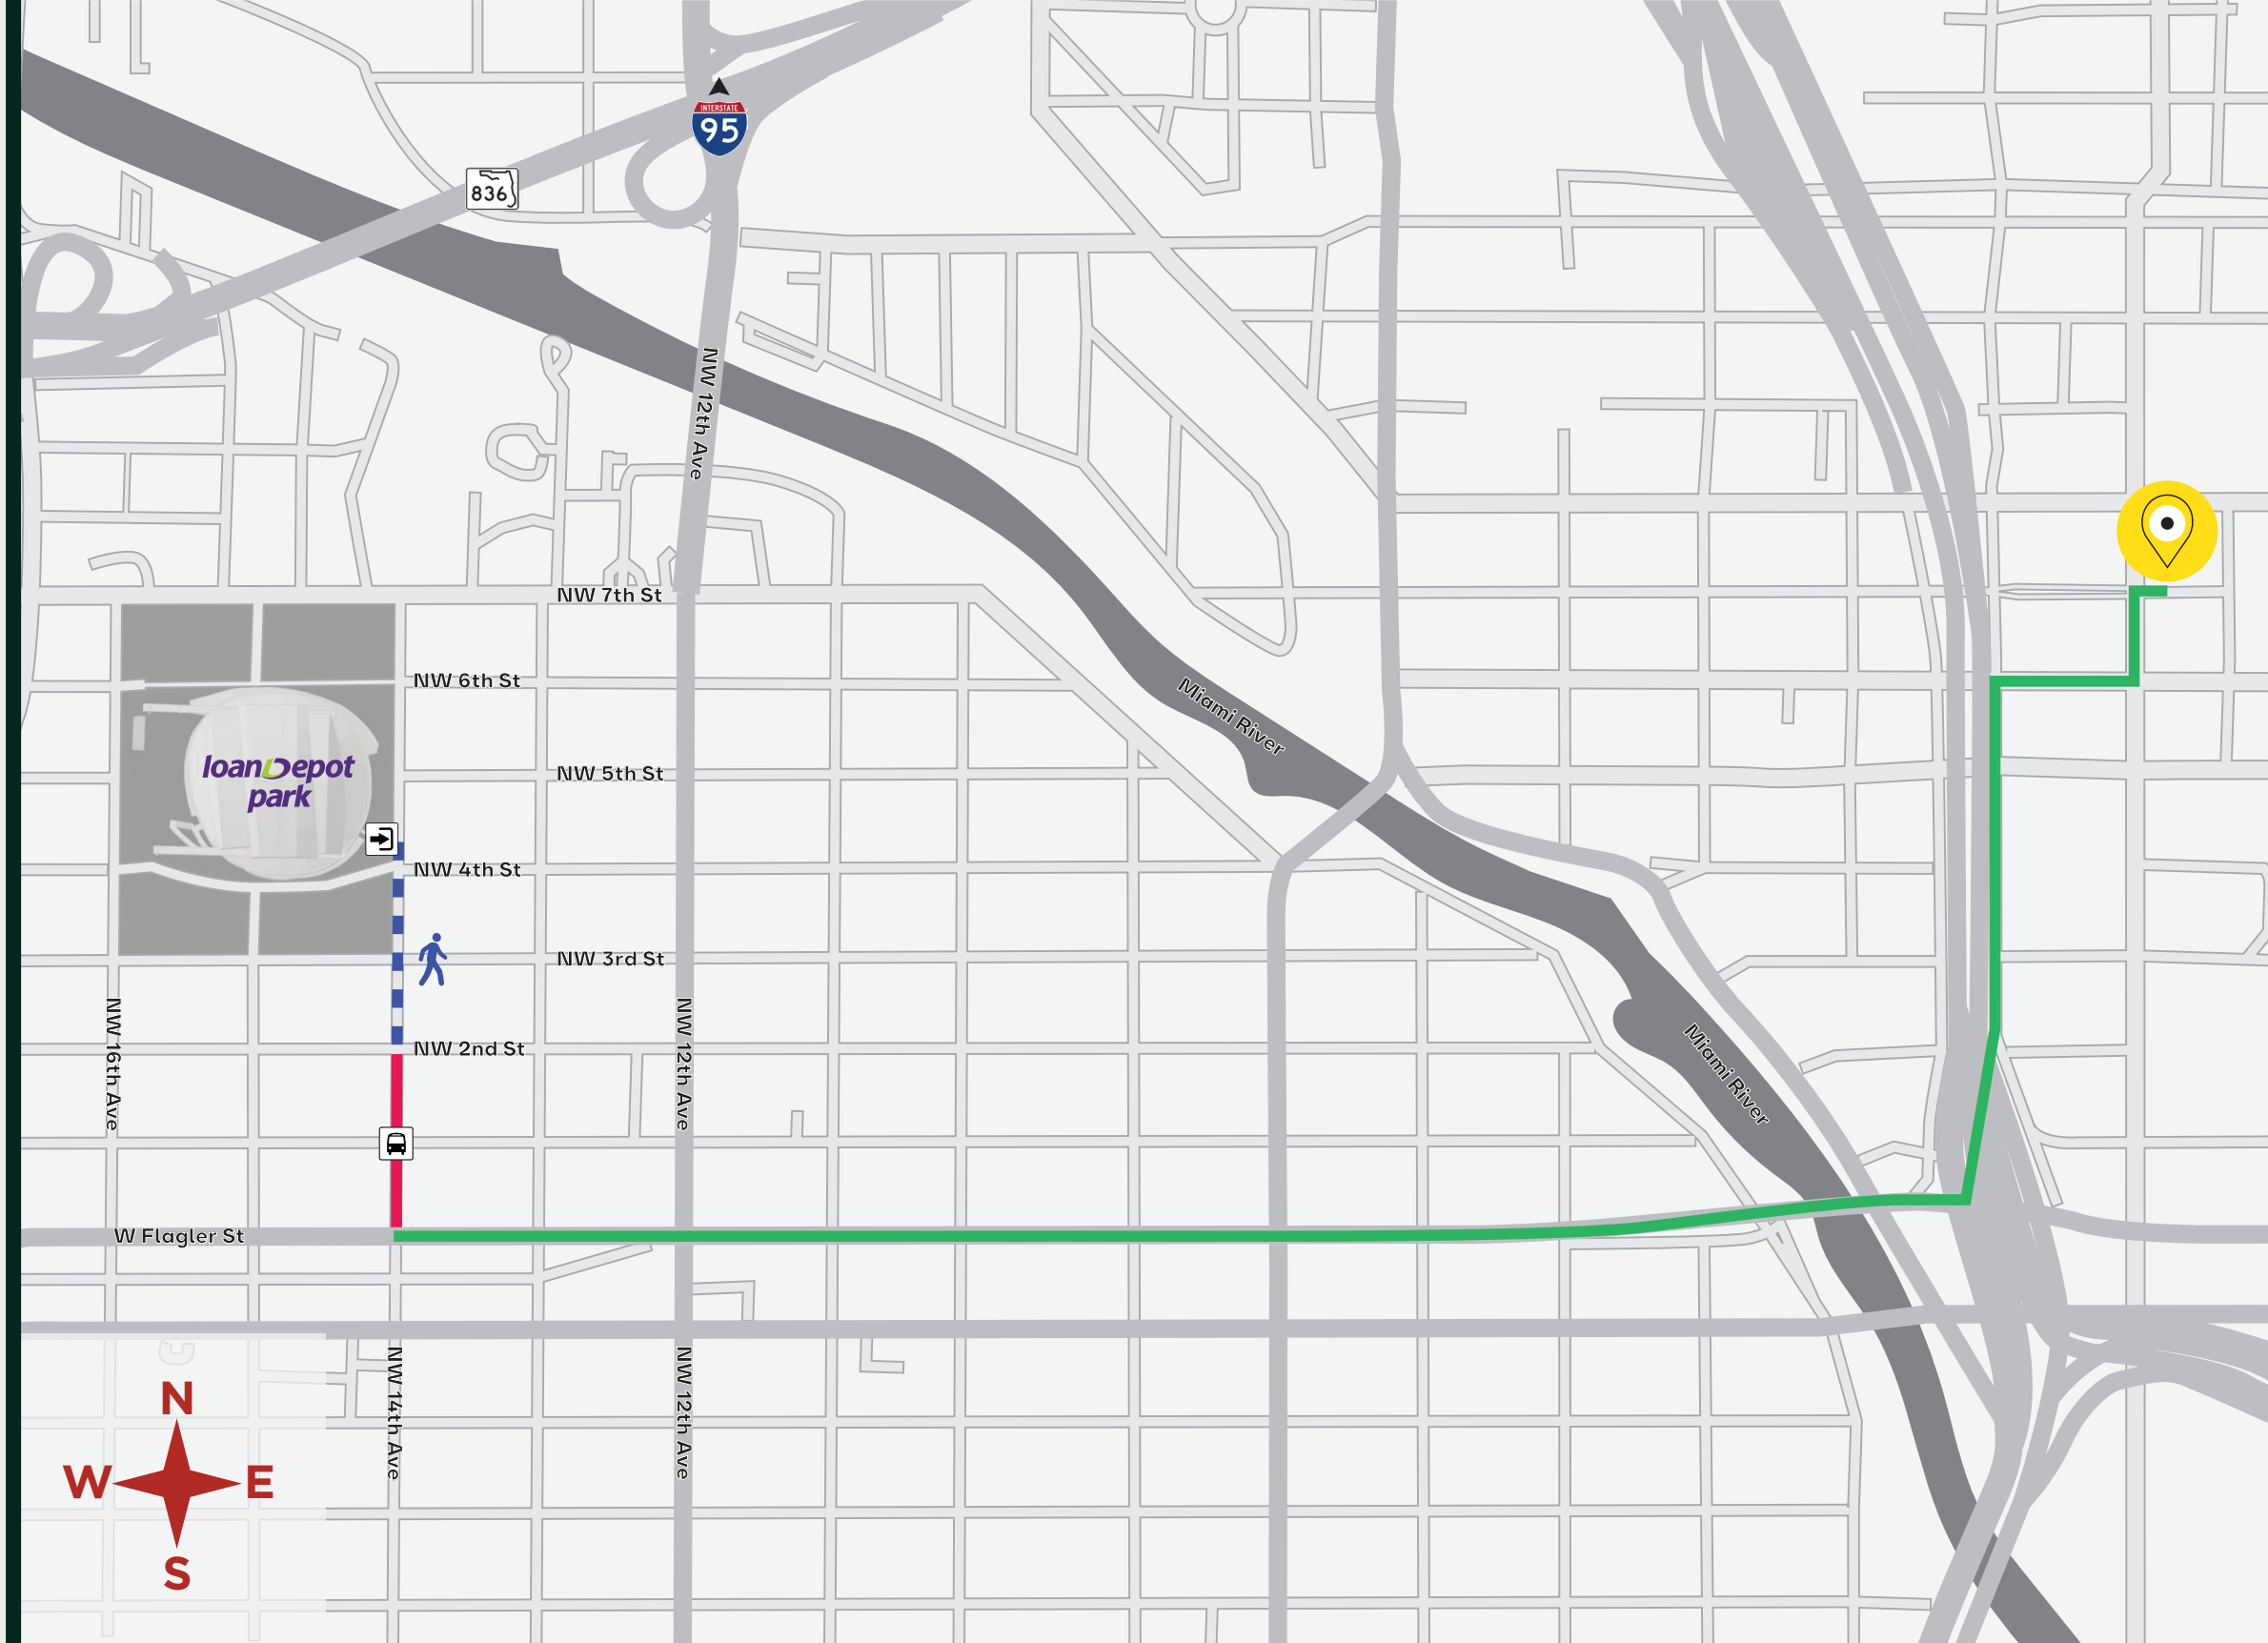

Click [HERE](#) to view our World Baseball Classic (WBC) transportation tool.

Complimentary shuttle solution to and from the ballpark via the Miami Brightline Station.

Click [HERE](#) for more information.

### Shuttle Hours of Operation

To view shuttle schedule, click [HERE](#)

## brightline Shuttle Operation

**COMPLIMENTARY SHUTTLE**

- SHUTTLE ROUTE
- ON-SITE DROP-OFF/PICK-UP  
( NW 14TH AVE BETWEEN W FLAGLER ST & NW 2ND ST )
- WALKING PATH

**BALLPARK ENTRANCE (GATE 9)**

**brightline STATION**

### Miami Brightline Station

600 NW 1st Avenue  
Miami, FL 33136