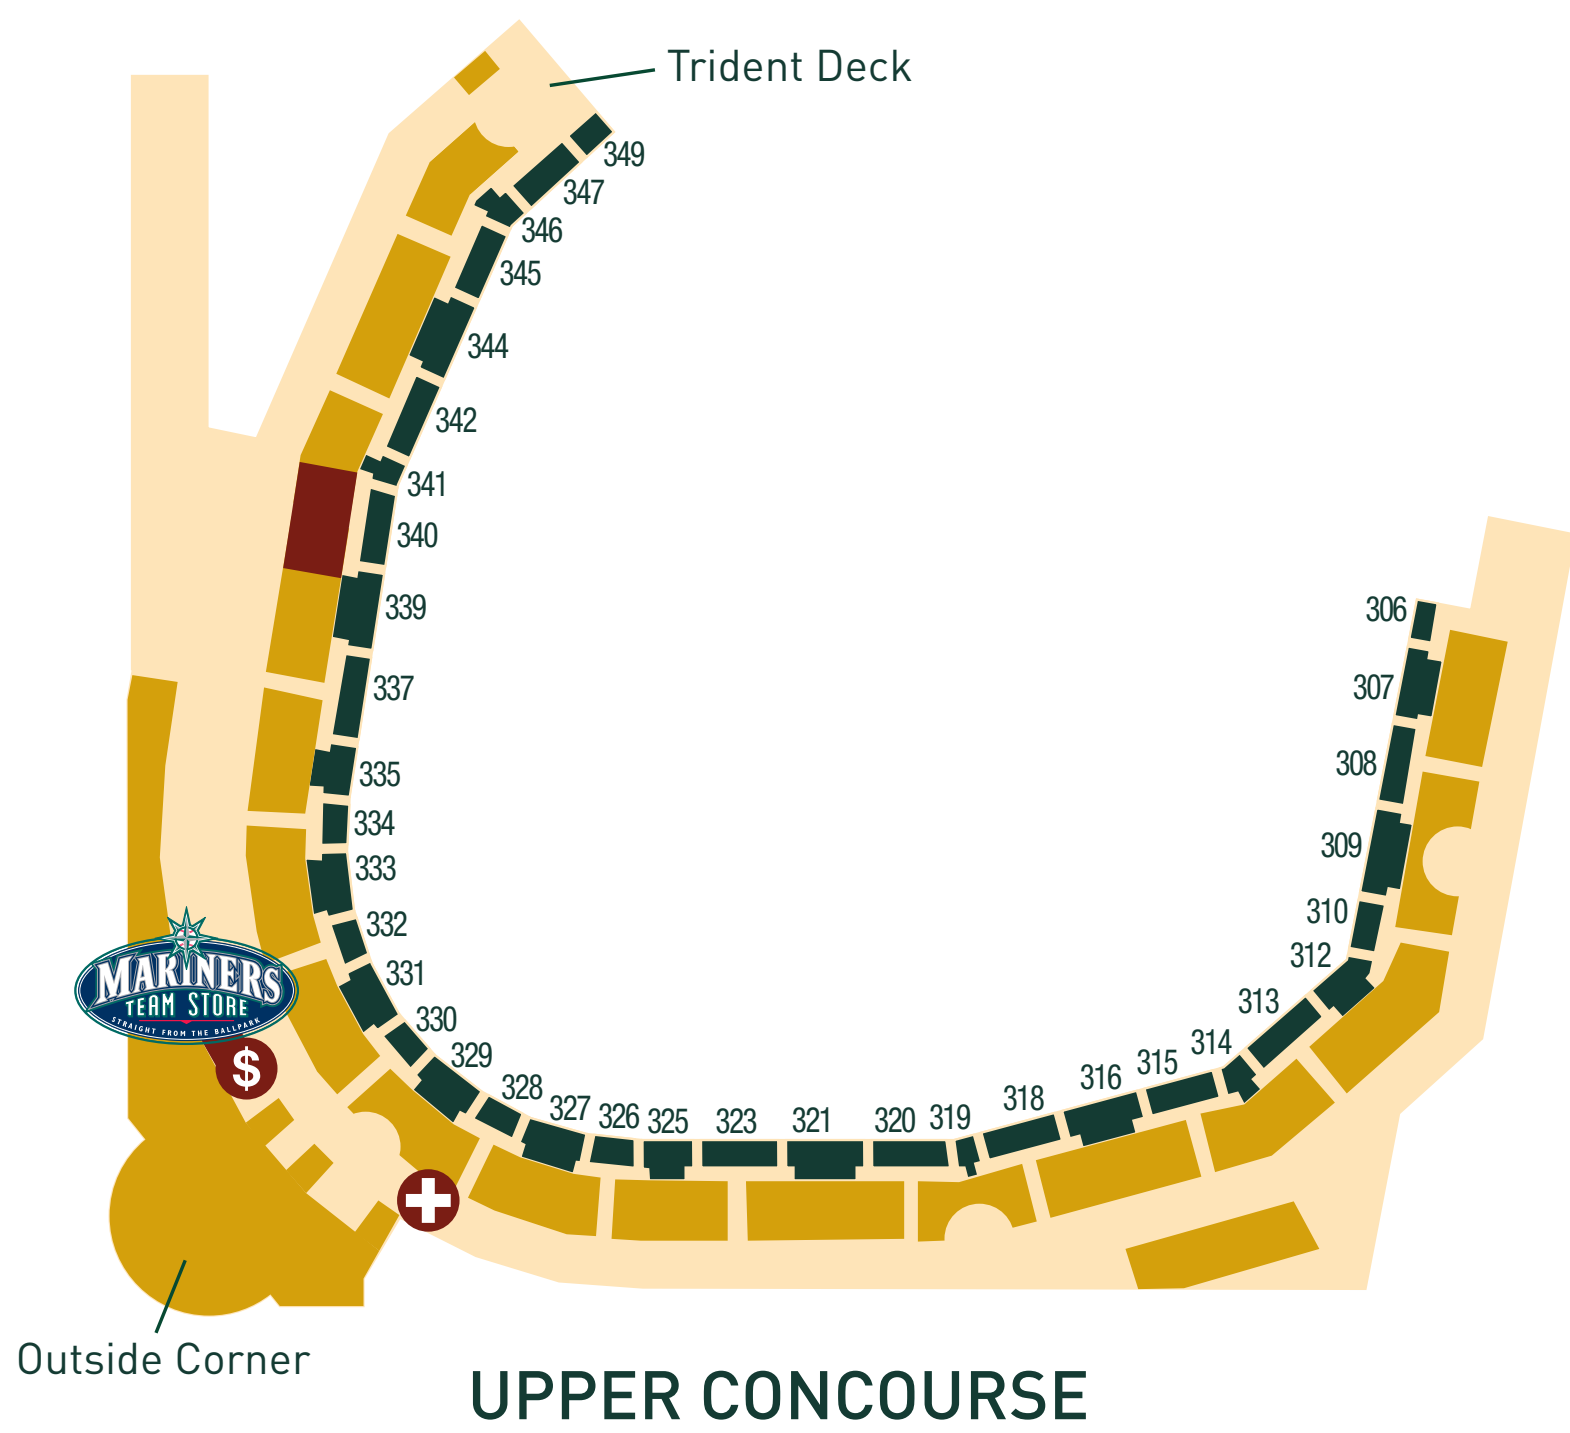

T-MOBILE PARK

ALL LEVELS FOOD ROSTER

MAP KEY
 \$ ATM + MEDIC SEATTLE CHILDREN'S HOSPITAL PLAYFIELD

Asian

- Marination.....118, The 'Pen
- Just Poke.....132
- Tamari Bar.....133

BBQ

- Walkoff Market105
- Holy Smoke313

Beverages

- Coca Cola Products, Beer and Bottled Water available at most concessions stands throughout the ballpark

Beer 24oz Can

- All packaged beer locations

Cheesesteak Sandwich

- Uncle Charlie's Cheesesteaks.....115, 140, 333

Chicken Tenders

- Lil Woody's The 'Pen
- Chick Chick Boom106
- Ivar's117, 335
- Double Play Chicken & Sausage.....136
- Kidd Valley.....149, 325
- Big League Burger.....218, 340

Coffee

- Espresso Stands133, 214, 316
- Drip Coffee.....109, 118, 190, 222, 244, 319, 329

Soup

- Ivars.....117, 335
- The Way Back Crab Shack.....187

Spirits

- Public Area - The 'Pen, Hit It Here
- Café & Bar, Trident Deck, Terrace Club
- Lounge, Sound Bar

Vegetarian

- Pure Açai132
- The Natural146
- Trattoria216
- Mac & Cheese.....243