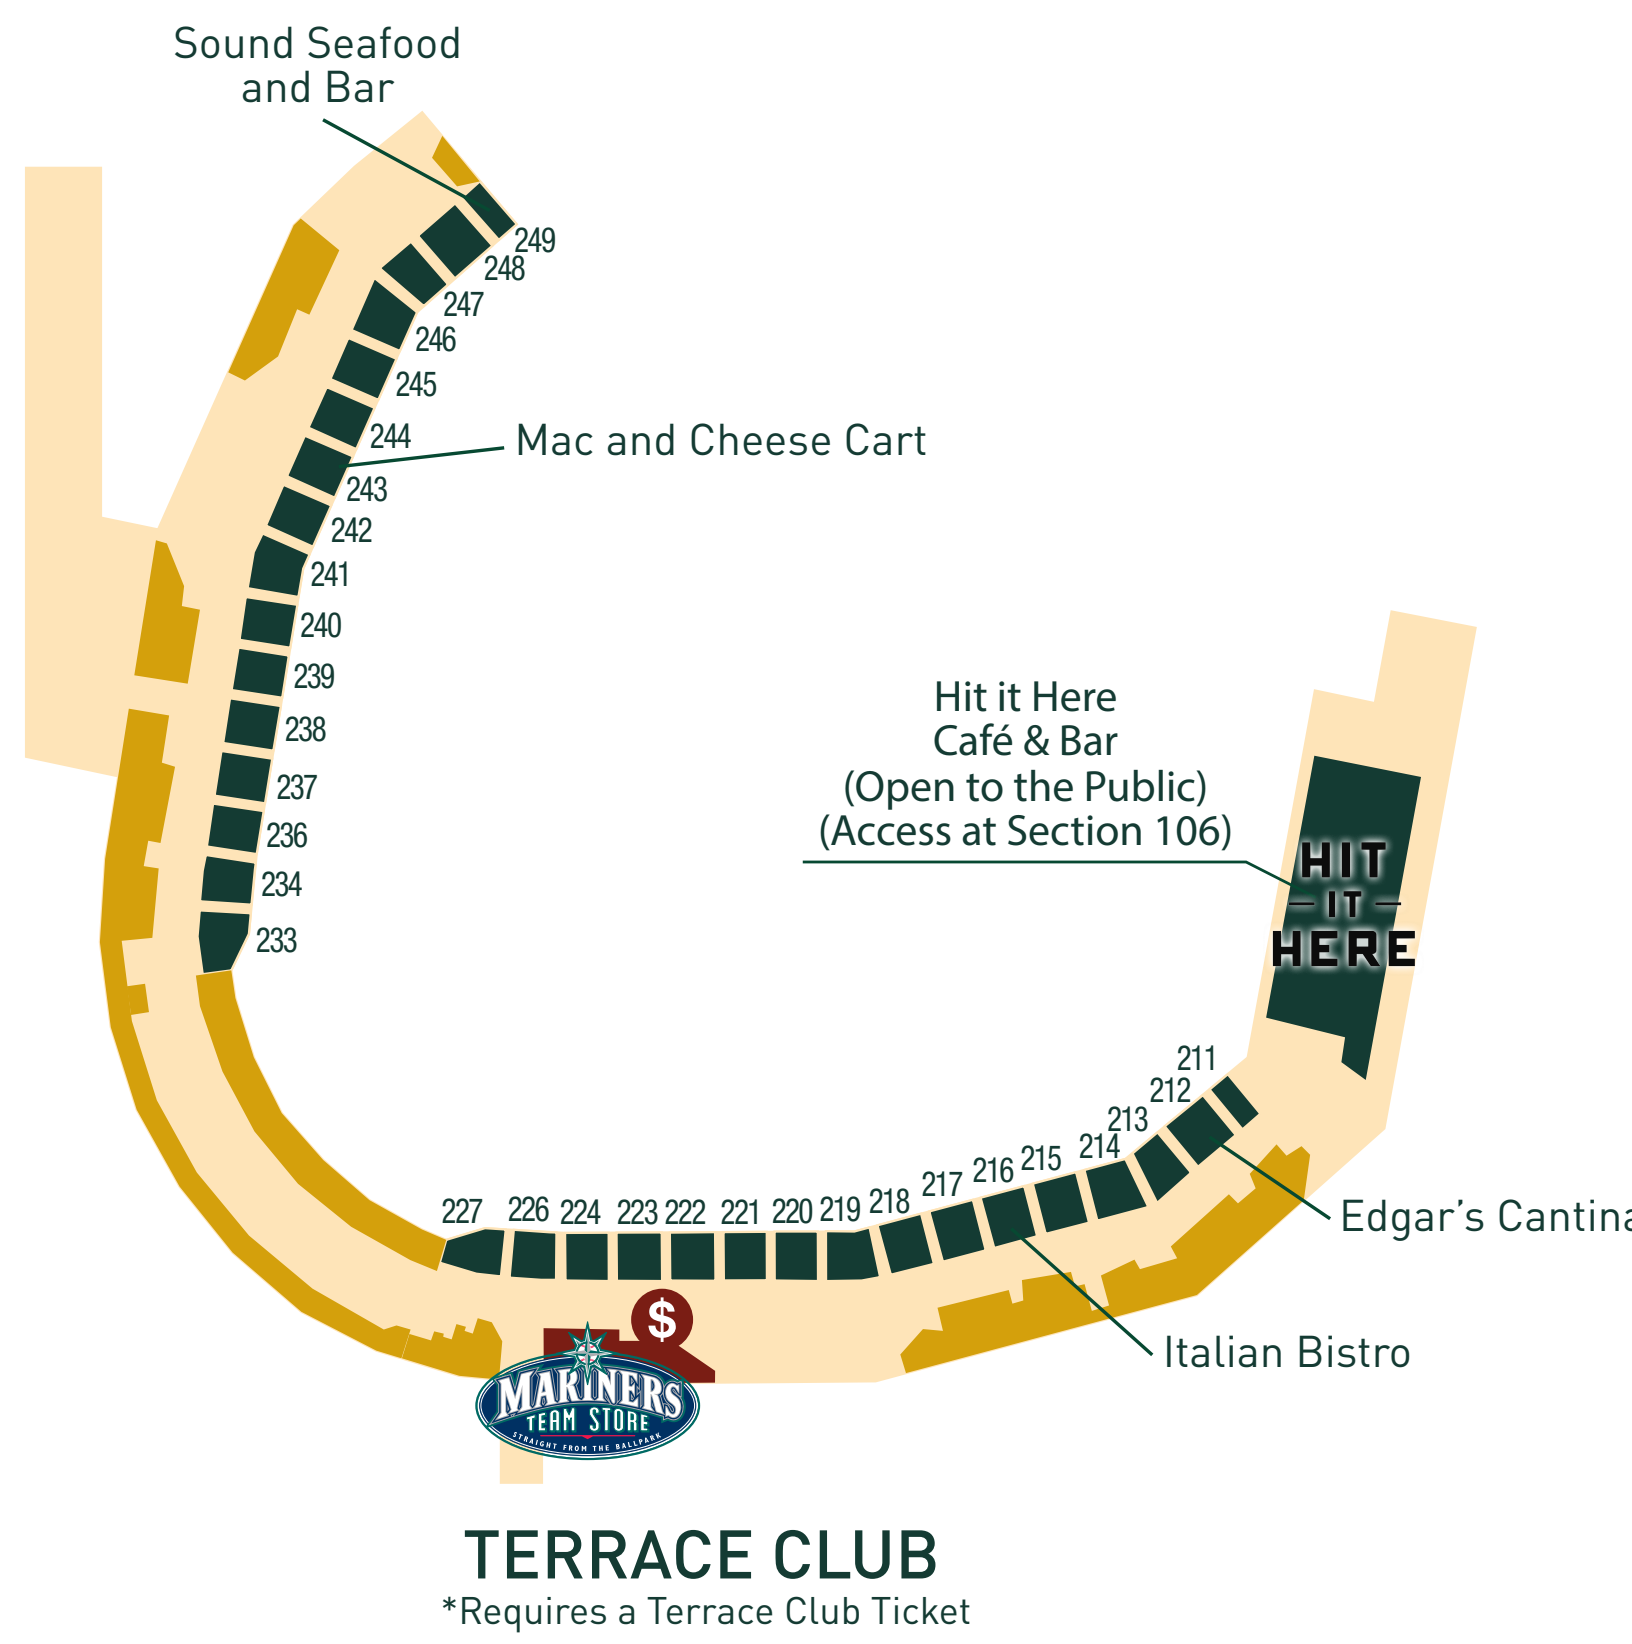

T-MOBILE PARK

ALL LEVELS FOOD ROSTER

MAP KEY
 \$ ATM + MEDIC SEATTLE CHILDREN'S HOSPITAL PLAYFIELD

Asian

- Marination.....118, The 'Pen
- Just Poke.....132
- Tamari Bar.....133

BBQ

- Walkoff Market105
- Holy Smoke313

Beverages

- Coca Cola Products, Beer and Bottled Water available at most concessions stands throughout the ballpark

Beer 24oz Can

- All packaged beer locations

Cheesesteak Sandwich

- Uncle Charlie's Cheesesteaks.....115, 140, 333

Hamburgers

- Lil Woody's The 'Pen
- Kidd Valley.....149, 325
- Big League Burger.....218, 340

Hot Dogs

- The Walk Off Market126, 14
- Rolling Roof109, 118, 190, 222, 244, 309, 319, 347
- Fair Territory (Corn Dogs).....327
- Lil Woody's The 'Pen
- Kidd Valley.....325

Soup

- Ivars.....117, 335
- The Way Back Crab Shack.....187

Spirits

- Public Area - The 'Pen, Hit It Here
- Café & Bar, Trident Deck, Terrace Club
- Lounge, Sound Bar

Vegetarian

- Pure Açai132
- The Natural146
- Trattoria216
- Mac & Cheese.....243