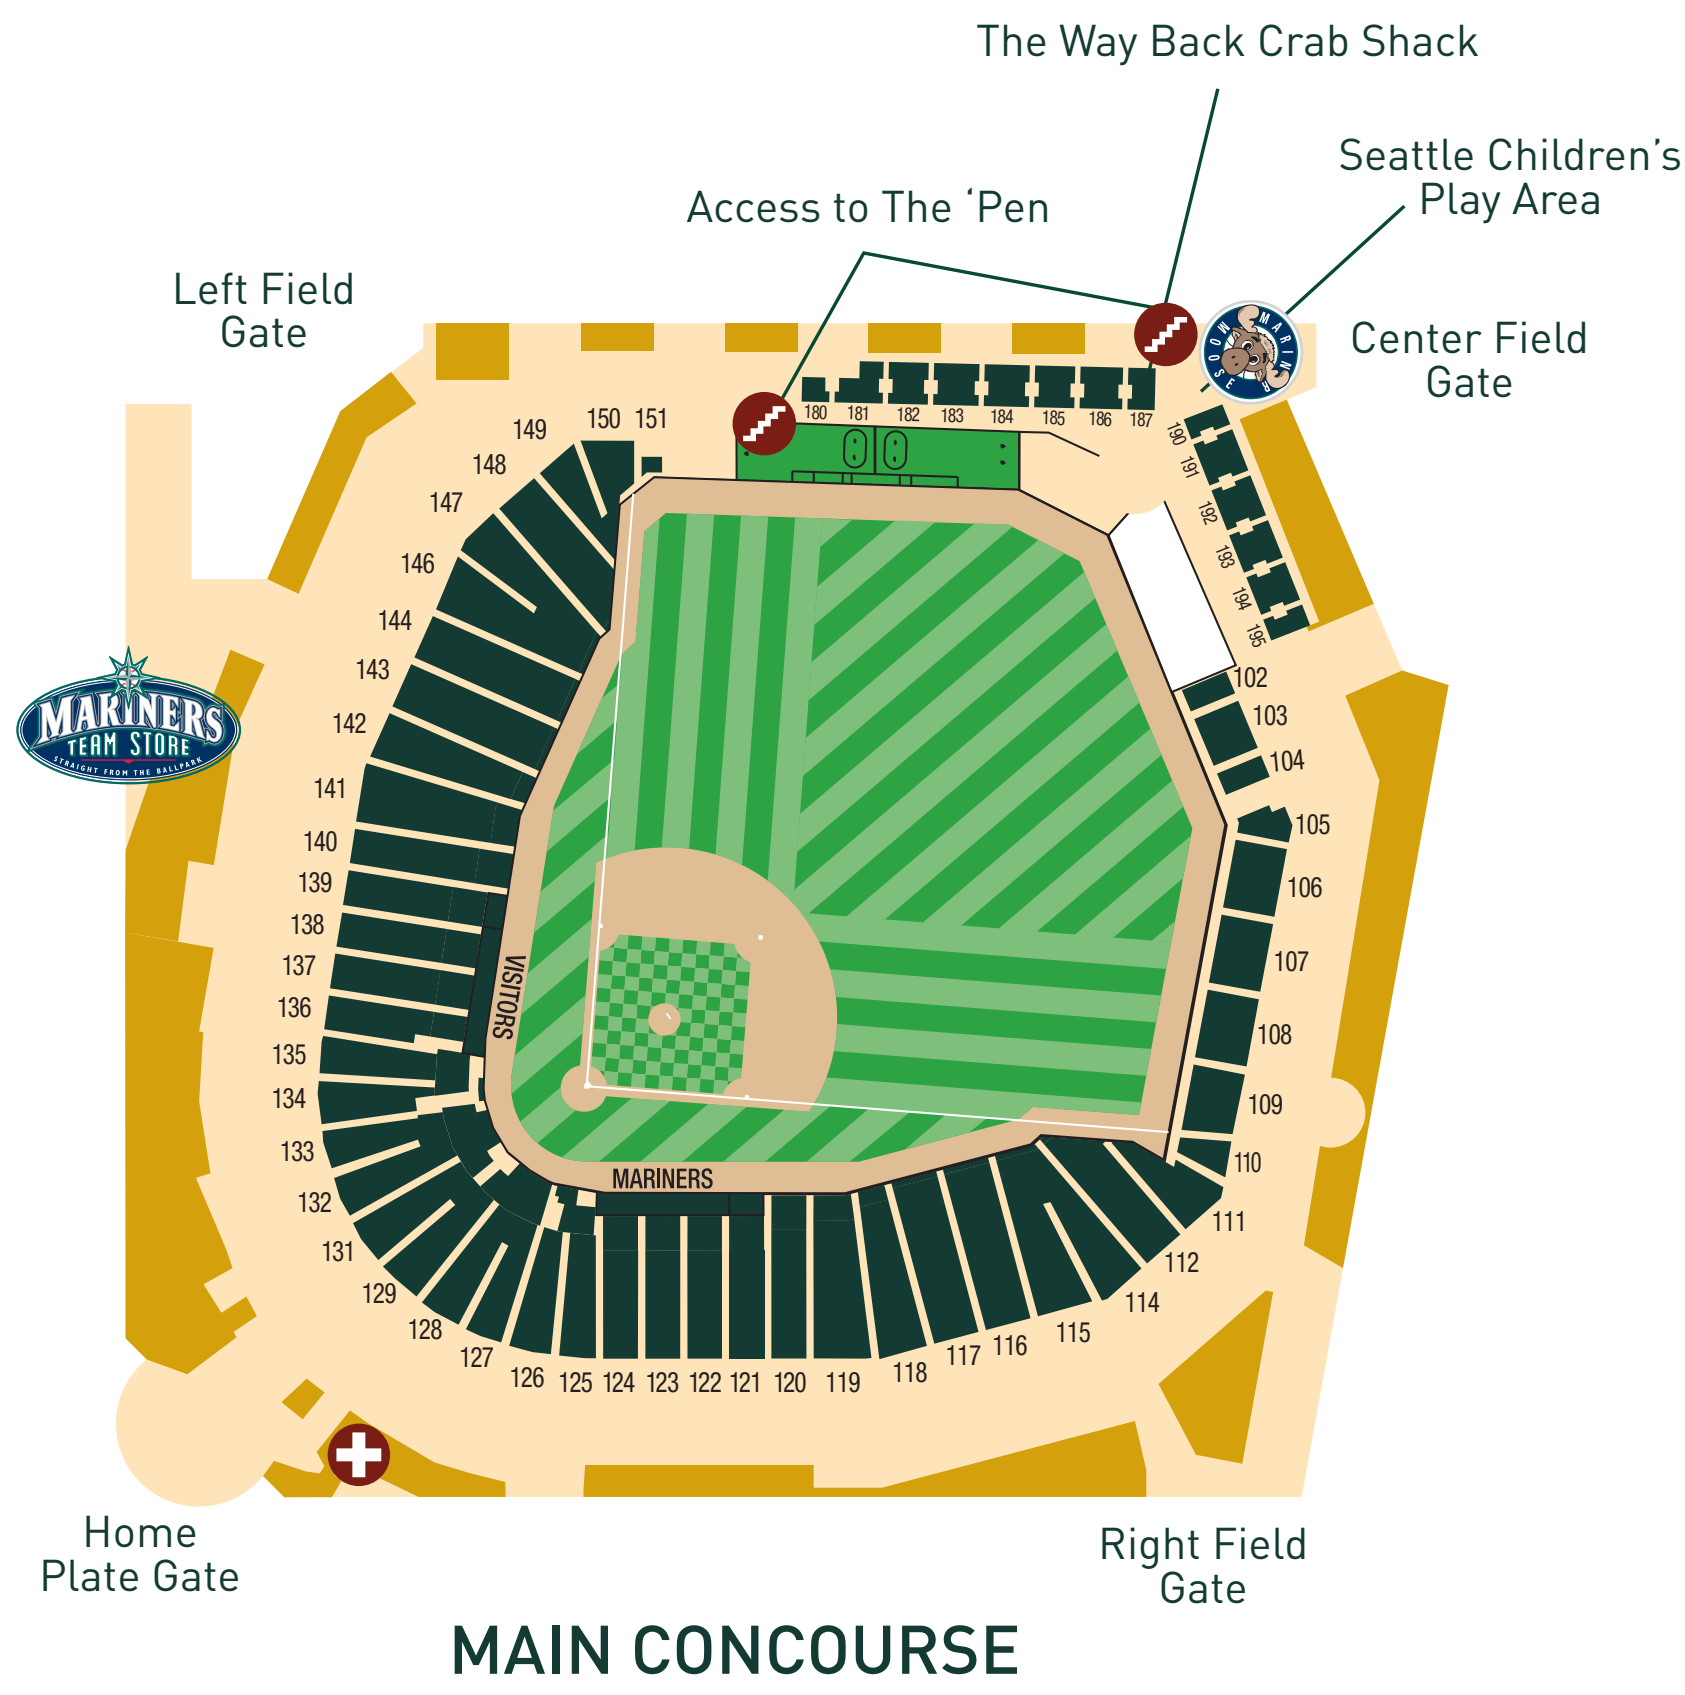

T-MOBILE PARK

ALL LEVELS FOOD ROSTER

MAP KEY
 \$ ATM + MEDIC SEATTLE CHILDREN'S HOSPITAL PLAYFIELD

Asian

- Marination.....118, The 'Pen
- Just Poke.....132
- Tamari Bar.....133

BBQ

- Walkoff Market105
- Holy Smoke313

Beverages

- Coca Cola Products, Beer and Bottled Water available at most concessions stands throughout the ballpark

Beer 24oz Can

- All packaged beer locations

Cheesesteak Sandwich

- Uncle Charlie's Cheesesteaks.....115, 140, 333

Hamburgers

- Lil Woody's The 'Pen
- Kidd Valley.....149, 325
- Big League Burger.....218, 340

Hot Dogs

- The Walk Off Market126, 14
- Rolling Roof109, 118, 190, 222, 244, 309, 319, 347
- Fair Territory (Corn Dogs).....327
- Lil Woody's The 'Pen
- Kidd Valley.....325

Soup

- Ivars.....117, 335
- The Way Back Crab Shack.....187

Spirits

- Public Area - The 'Pen, Hit It Here
- Café & Bar, Trident Deck, Terrace Club
- Lounge, Sound Bar

Vegetarian

- Pure Açai132
- The Natural146
- Trattoria216
- Mac & Cheese.....243