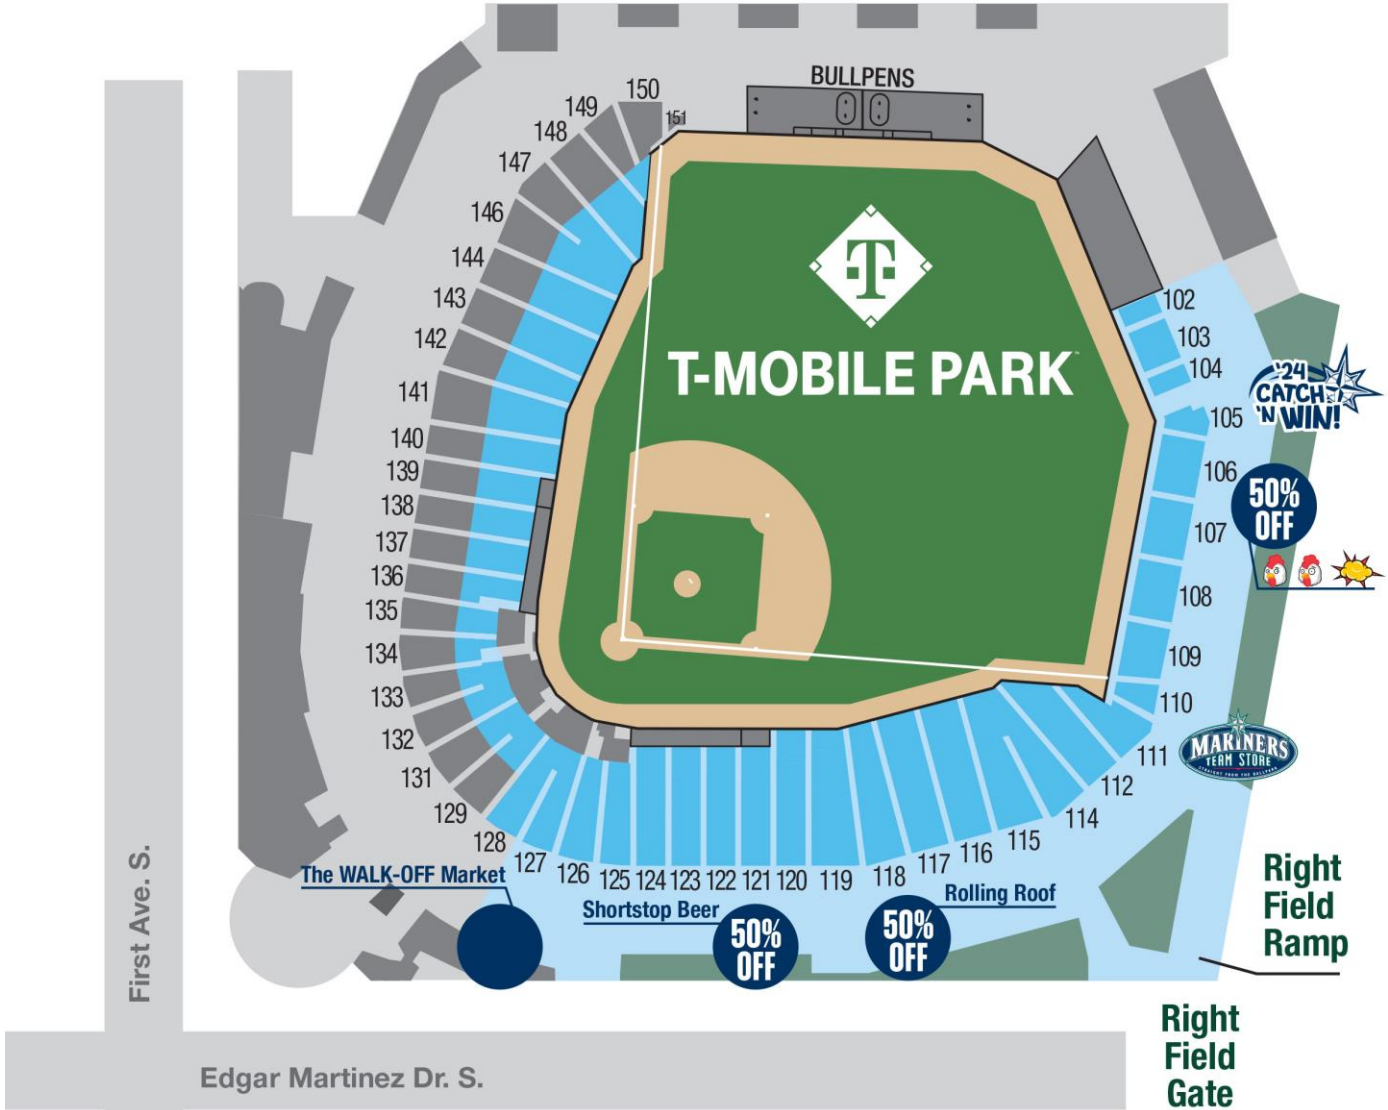

SEASON TICKET MEMBER EARLY GATE ACCESS AREAS

 ACCESSIBLE AREAS

 50% OFF CONCESSIONS

 REGULAR PRICED CONCESSIONS

 MVP MAIN STORE

 CATCH 'N WIN REDEMPTION TABLE