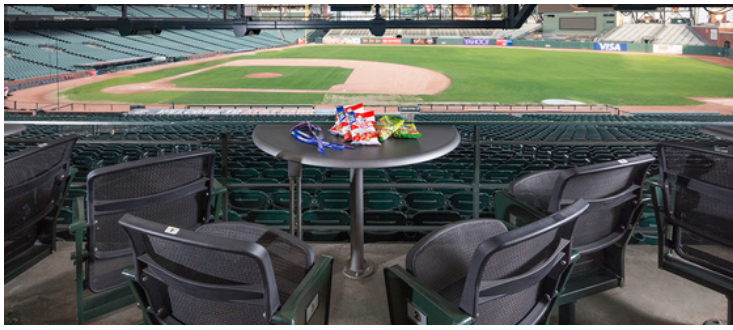

Promenade Patio Tables

GETTING TO ORACLE PARK

With a multitude of ways to get to the ballpark, [click here](#) to explore your travel options.

GETTING TO YOUR SUITE

Enter via any gate at Oracle Park

The Promenade Patio Tables are on the 2nd Floor/Promenade Level

PREMIUM CATERING

The Promenade Patio Tables are equipped with Mobile Ordering. You also have access to all concessions in the area.

BALLPARK ACCESS

As a Promenade Patio Table guest, you and all ticketed guests have full access to our Promenade Level.