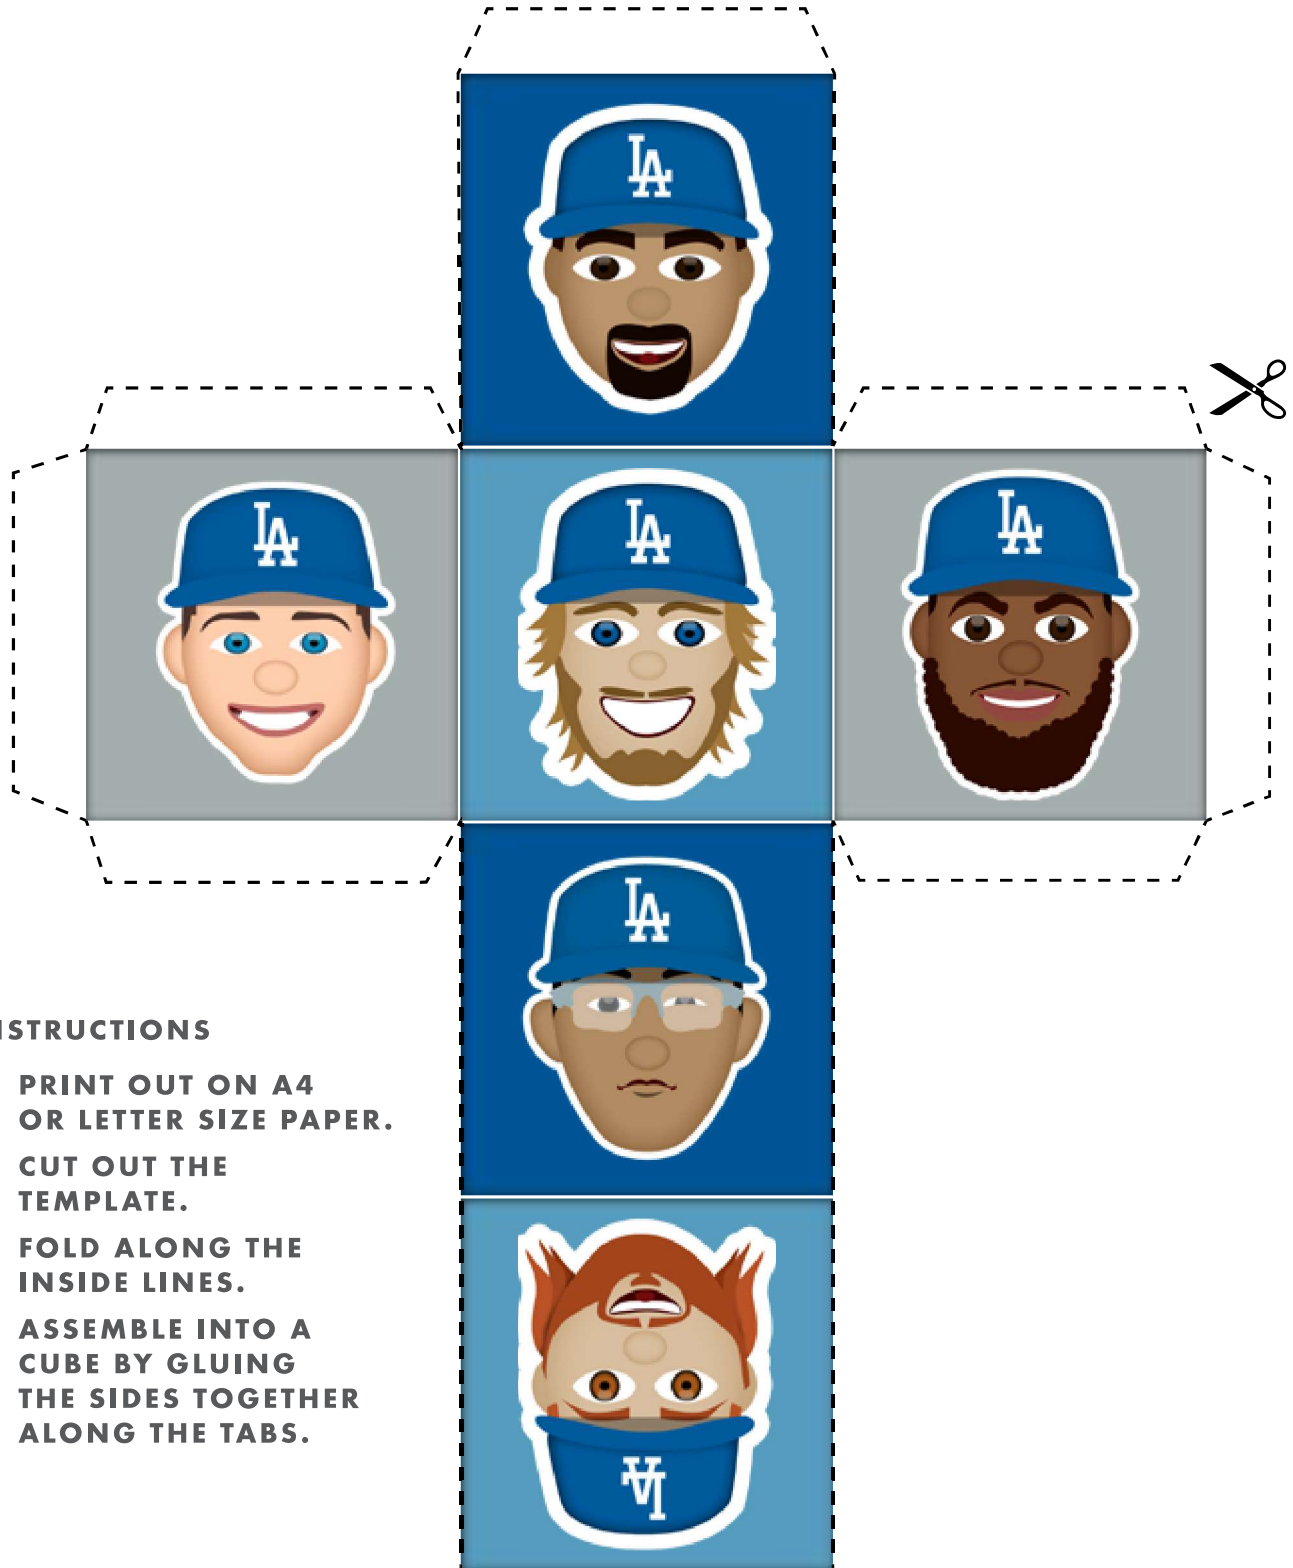

PRINTABLE DICE MAKER

INSTRUCTIONS

- PRINT OUT ON A4 OR LETTER SIZE PAPER.
- CUT OUT THE TEMPLATE.
- FOLD ALONG THE INSIDE LINES.
- ASSEMBLE INTO A CUBE BY GLUING THE SIDES TOGETHER ALONG THE TABS.