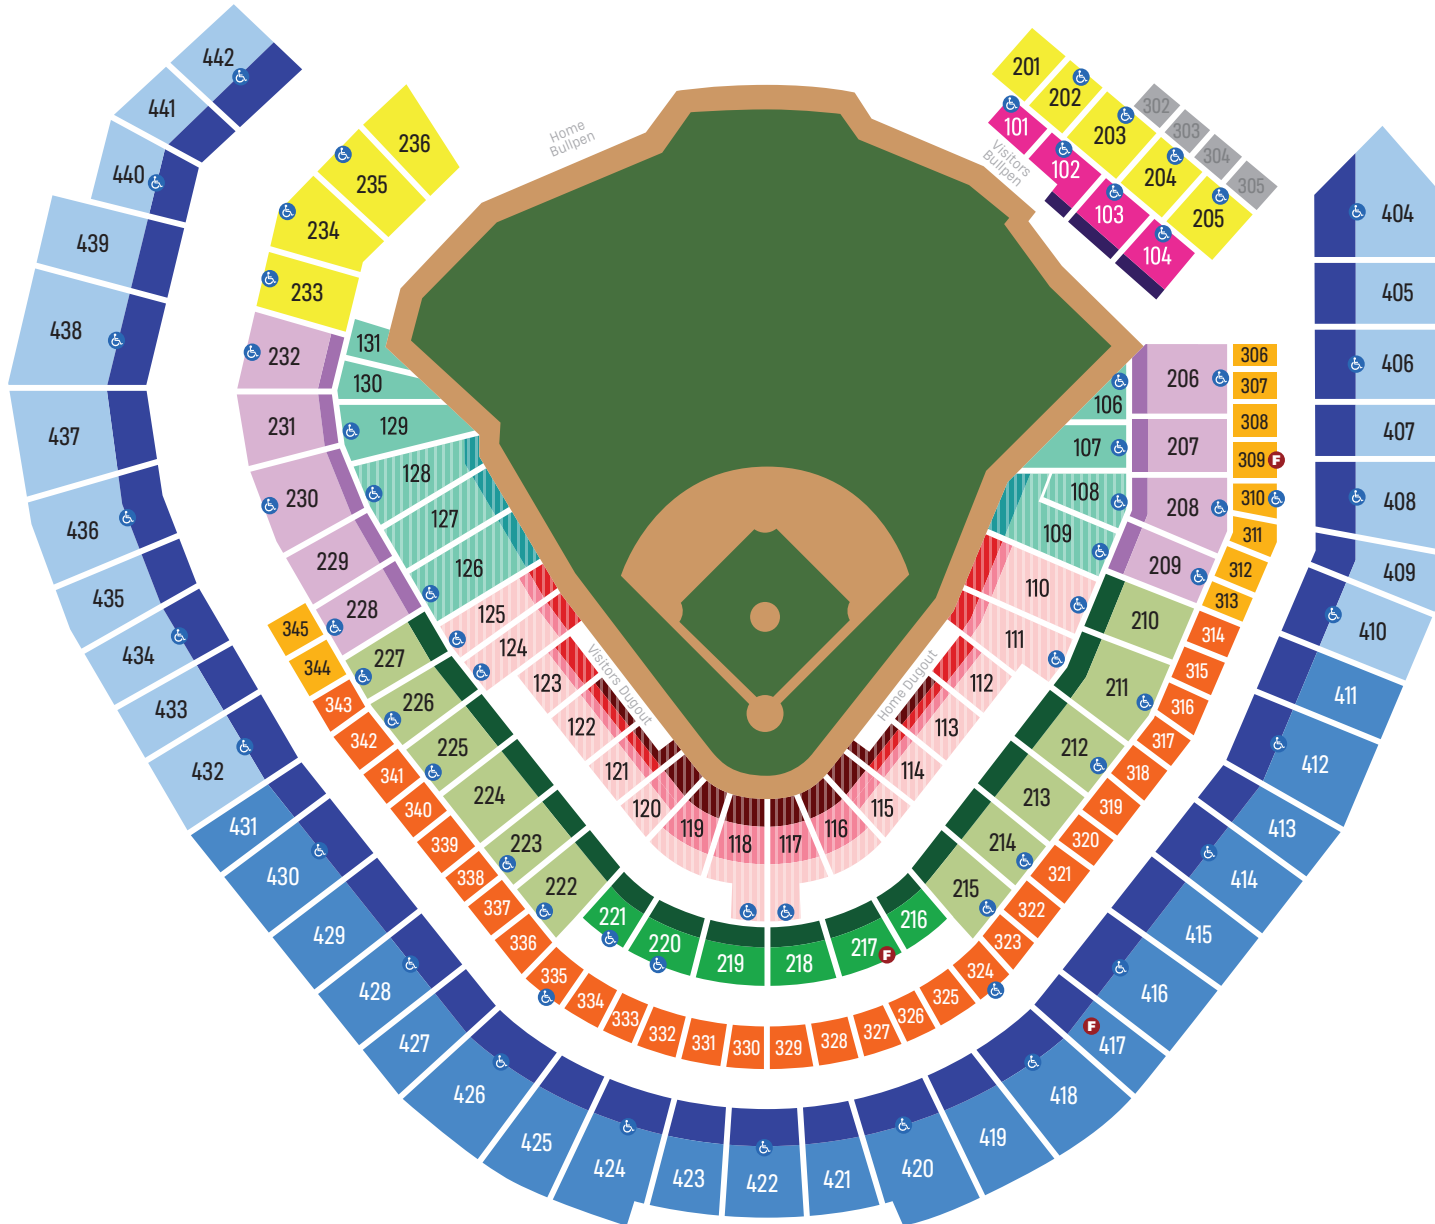

# 2024 SEASON TICKETS FULL SEASON PLAN PRICING

In 2023, Season Seat Holders have **SAVED UP TO 25%** off the single-game demand-based rate.

LOCATION	NEW SSH PLAN PRICE PER SEAT
● Field Diamond Platinum Row 1 (Sec 115-120)	\$14,190
● Field Diamond Platinum	\$8,514
● Field Diamond Box	\$7,054
● Field Infield Platinum	\$5,715
● Field Infield Box	\$5,107
● Field Outfield Platinum	\$3,891
● Field Outfield Box	\$3,364
● Field Bleachers Box	\$2,635
● Field Bleachers	\$2,108
● Loge Diamond Box	\$4,539
● Loge Infield Platinum	\$4,337
● Loge Infield Box	\$3,648 #
● Loge Outfield Platinum	\$2,999
● Loge Outfield Box	\$2,797
● Loge Bleachers	N/A
● Club Infield Box	\$3,810
● Club Outfield Box	\$3,162
● Terrace Box	\$1,986
● Terrace Reserved Infield & Outfield	\$1,297 %

**# Loge Level Double Play:**  
Full Season Plan available in sets of two (2) in sections 210 and 227 for \$4,134/pair, subject to availability

**% Terrace Ticket Treat:**  
Full Season Plan available in sets of four (4) for \$3,412/set of four, subject to availability

# 2024 SEASON TICKETS SEATING MAP

## LOGE LEVEL

- Loge Diamond Box
- Loge Infield Platinum
- Loge Infield Box
- Loge Outfield Platinum
- Loge Outfield Box
- Loge Bleachers