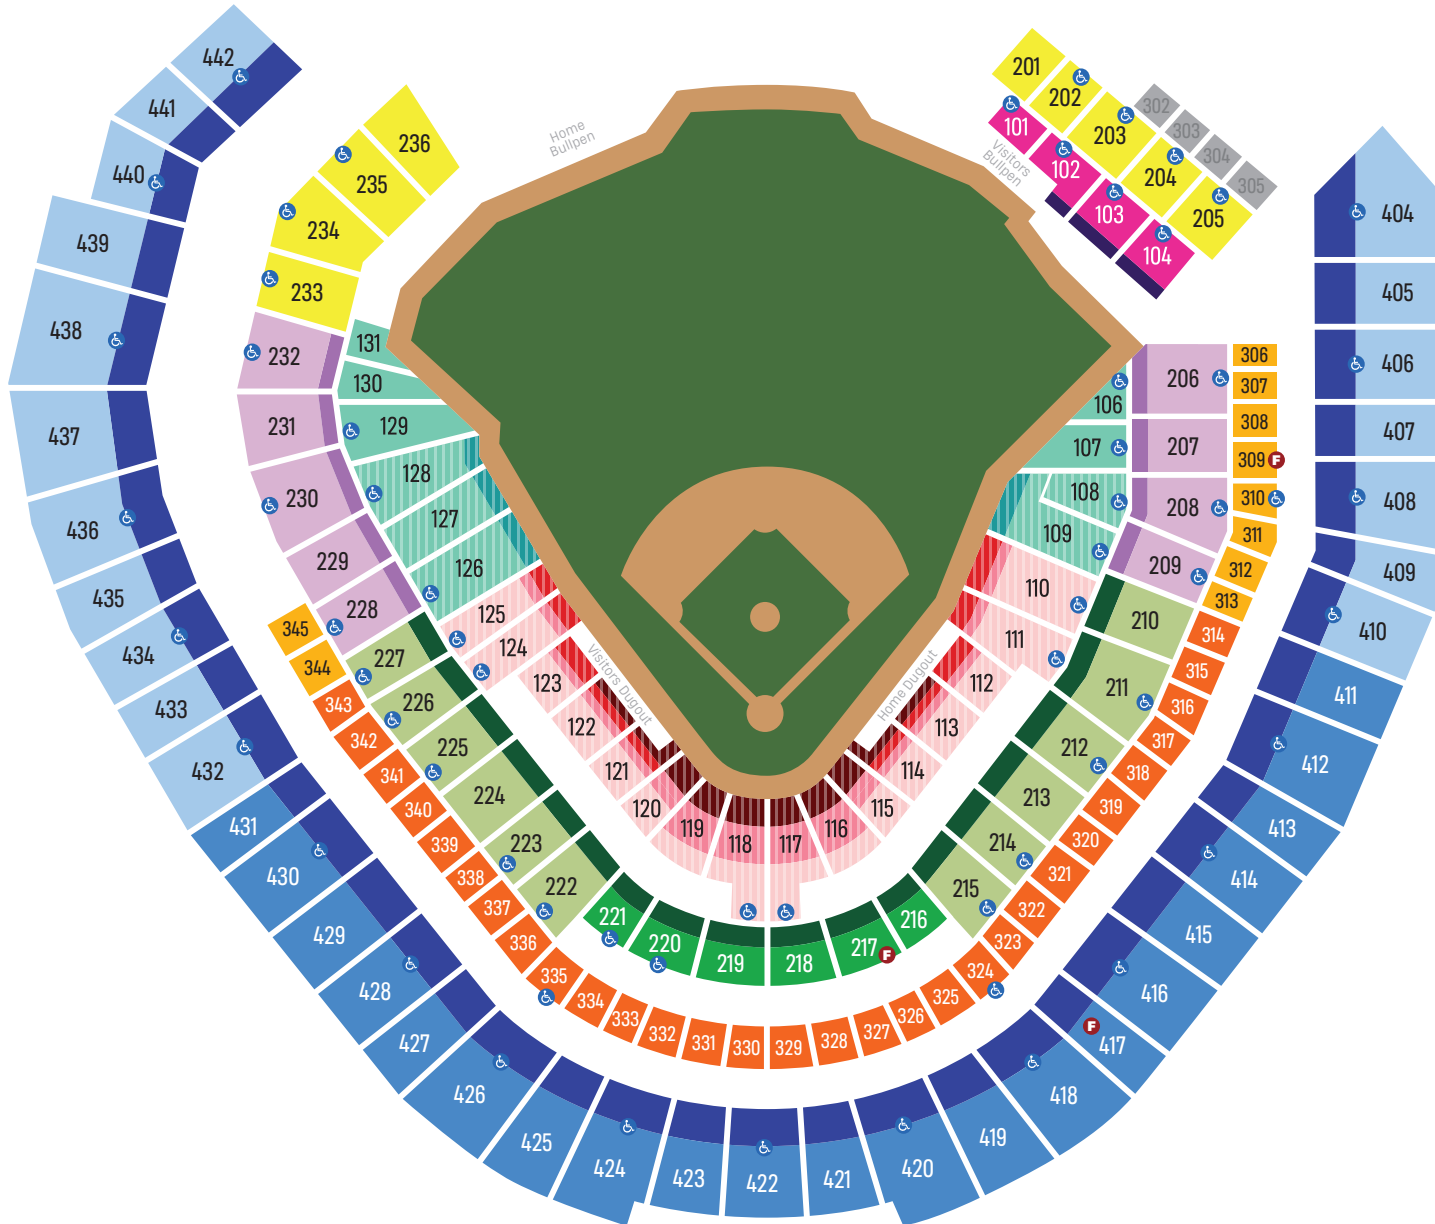

# 2024 SEASON TICKETS 20-GM FAN'S CHOICE PRICING

In 2023, Season Seat Holders have **SAVED UP TO 25%** off the single-game demand-based rate.

LOCATION	NEW SSH PLAN PRICE PER SEAT
● Field Diamond Platinum Row 1 (Sec 115-120)	N/A
● Field Diamond Platinum	N/A
● Field Diamond Box	N/A
● Field Infield Platinum	N/A
● Field Infield Box	\$1,340
● Field Outfield Platinum	N/A
● Field Outfield Box	\$880
● Field Bleachers Box	N/A
● Field Bleachers	\$560
● Loge Diamond Box	\$1,180
● Loge Infield Platinum	N/A
● Loge Infield Box	\$960
● Loge Outfield Platinum	N/A
● Loge Outfield Box	\$740
● Loge Bleachers	N/A
● Club Infield Box	\$1,000
● Club Outfield Box	\$840
● Terrace Box	\$520
● Terrace Reserved Infield & Outfield	\$340

# 2024 SEASON TICKETS SEATING MAP

## FIELD LEVEL

- Field Diamond Platinum
- Field Diamond Box
- Field Infield Platinum
- Field Infield Box
- Field Outfield Platinum
- Field Outfield Box
- Field Bleachers Box
- Field Bleachers

## LOGE LEVEL

- Loge Diamond Box
- Loge Infield Platinum
- Loge Infield Box
- Loge Outfield Platinum
- Loge Outfield Box
- Loge Bleachers