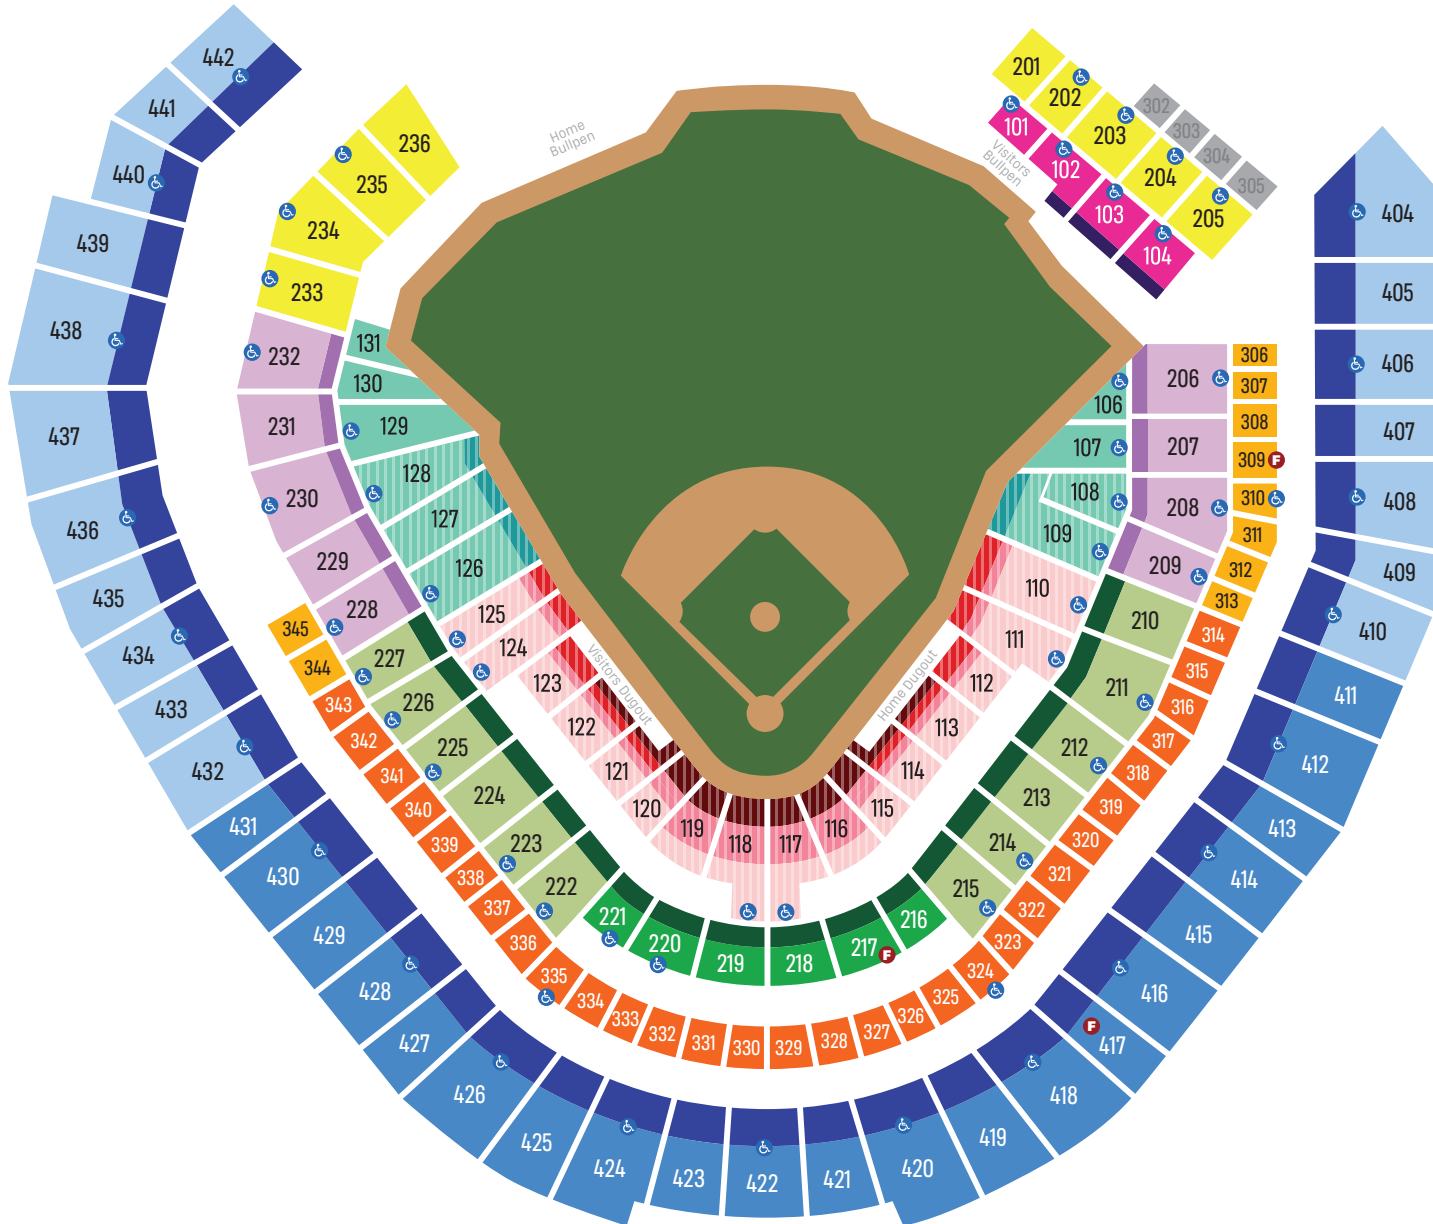

2024 SEASON TICKETS 20-GAME SET PLAN PRICING

In 2023, Season Seat Holders have **SAVED UP TO 25%** off the single-game demand-based rate.

LOCATION	NEW SSH PLAN PRICING PER SEAT			
	SATURDAY PLUS PLAN	SUNDAY PLUS PLAN	OPENING DAY PLAN	BUSINESS PLAN
● Field Diamond Platinum Row 1 (Sec 115-120)	N/A	N/A	N/A	N/A
● Field Diamond Platinum	N/A	N/A	N/A	N/A
● Field Diamond Box	N/A	N/A	N/A	N/A
● Field Infield Platinum	\$1,464	\$1,437	\$1,374	\$1,374
● Field Infield Box	\$1,308	\$1,284	\$1,228	\$1,228
● Field Outfield Platinum	\$996	\$978	\$936	\$936
● Field Outfield Box	\$860	\$845	\$810	\$810
● Field Bleachers Box	\$680	\$665	\$630	\$630
● Field Bleachers	\$544	\$532	\$504	\$504
● Loge Diamond Box	\$1,156	\$1,138	\$1,096	\$1,096
● Loge Infield Platinum	\$1,112	\$1,091	\$1,042	\$1,042
● Loge Infield Box	\$936	\$918	\$876	\$876
● Loge Outfield Platinum	\$764	\$752	\$724	\$724
● Loge Outfield Box	\$720	\$705	\$670	\$670
● Loge Bleachers	N/A	N/A	N/A	N/A
● Club Infield Box	\$976	\$958	\$916	\$916
● Club Outfield Box	\$816	\$798	\$756	\$756
● Terrace Box	\$508	\$499	\$478	\$478
● Terrace Reserved Infield & Outfield	\$332	\$326	\$312	\$312

2024 SEASON TICKETS SEATING MAP

FIELD LEVEL

- Field Diamond Platinum
- Field Diamond Box
- Field Infield Platinum
- Field Infield Box
- Field Outfield Platinum
- Field Outfield Box
- Field Bleachers Box
- Field Bleachers

LOGE LEVEL

- Loge Diamond Box
- Loge Infield Platinum
- Loge Infield Box
- Loge Outfield Platinum
- Loge Outfield Box
- Loge Bleachers

CLUB LEVEL (Wait Staff)

- Club Infield Box
- Club Outfield Box

TERRACE LEVEL

- Terrace Box
- Terrace Reserved Infield
- Terrace Reserved Outfield

- Netting
- Accessible Seating
- Family Section (Alcohol prohibited)