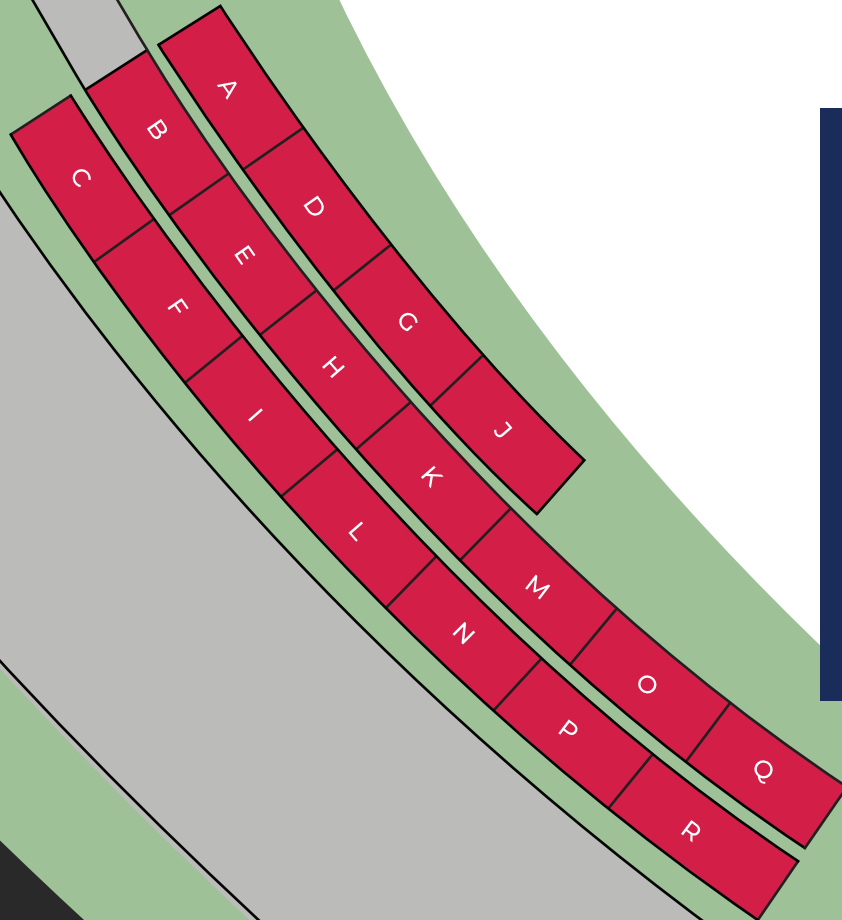

LOCATION MAP

3rd Base Gate

BATTERY AVE.

SECTIONS

- A** SOLER GAME 1
- B** SOLER MVP
- C** SWANSON & SOLER GAME 4
- D** ANDERSON GAME 3
- E** SMITH GAME 4
- F** SWANSON GAME 6
- G** FREEMAN GAME 6
- H** FRIED GAME 6
- I** ALBIES GAME 1
- J** 117th WORLD SERIES
- K** DUVALL GAME 5
- L** ROSARIO GAME 4
- M** THE NIGHT SHIFT
- N** VICTORY
- O** D'ARNAUD GAMES 2 & 3
- P** WRIGHT GAME 4
- Q** WASHINGTON GAME 1
- R** CHAMPIONSHIP PARADE