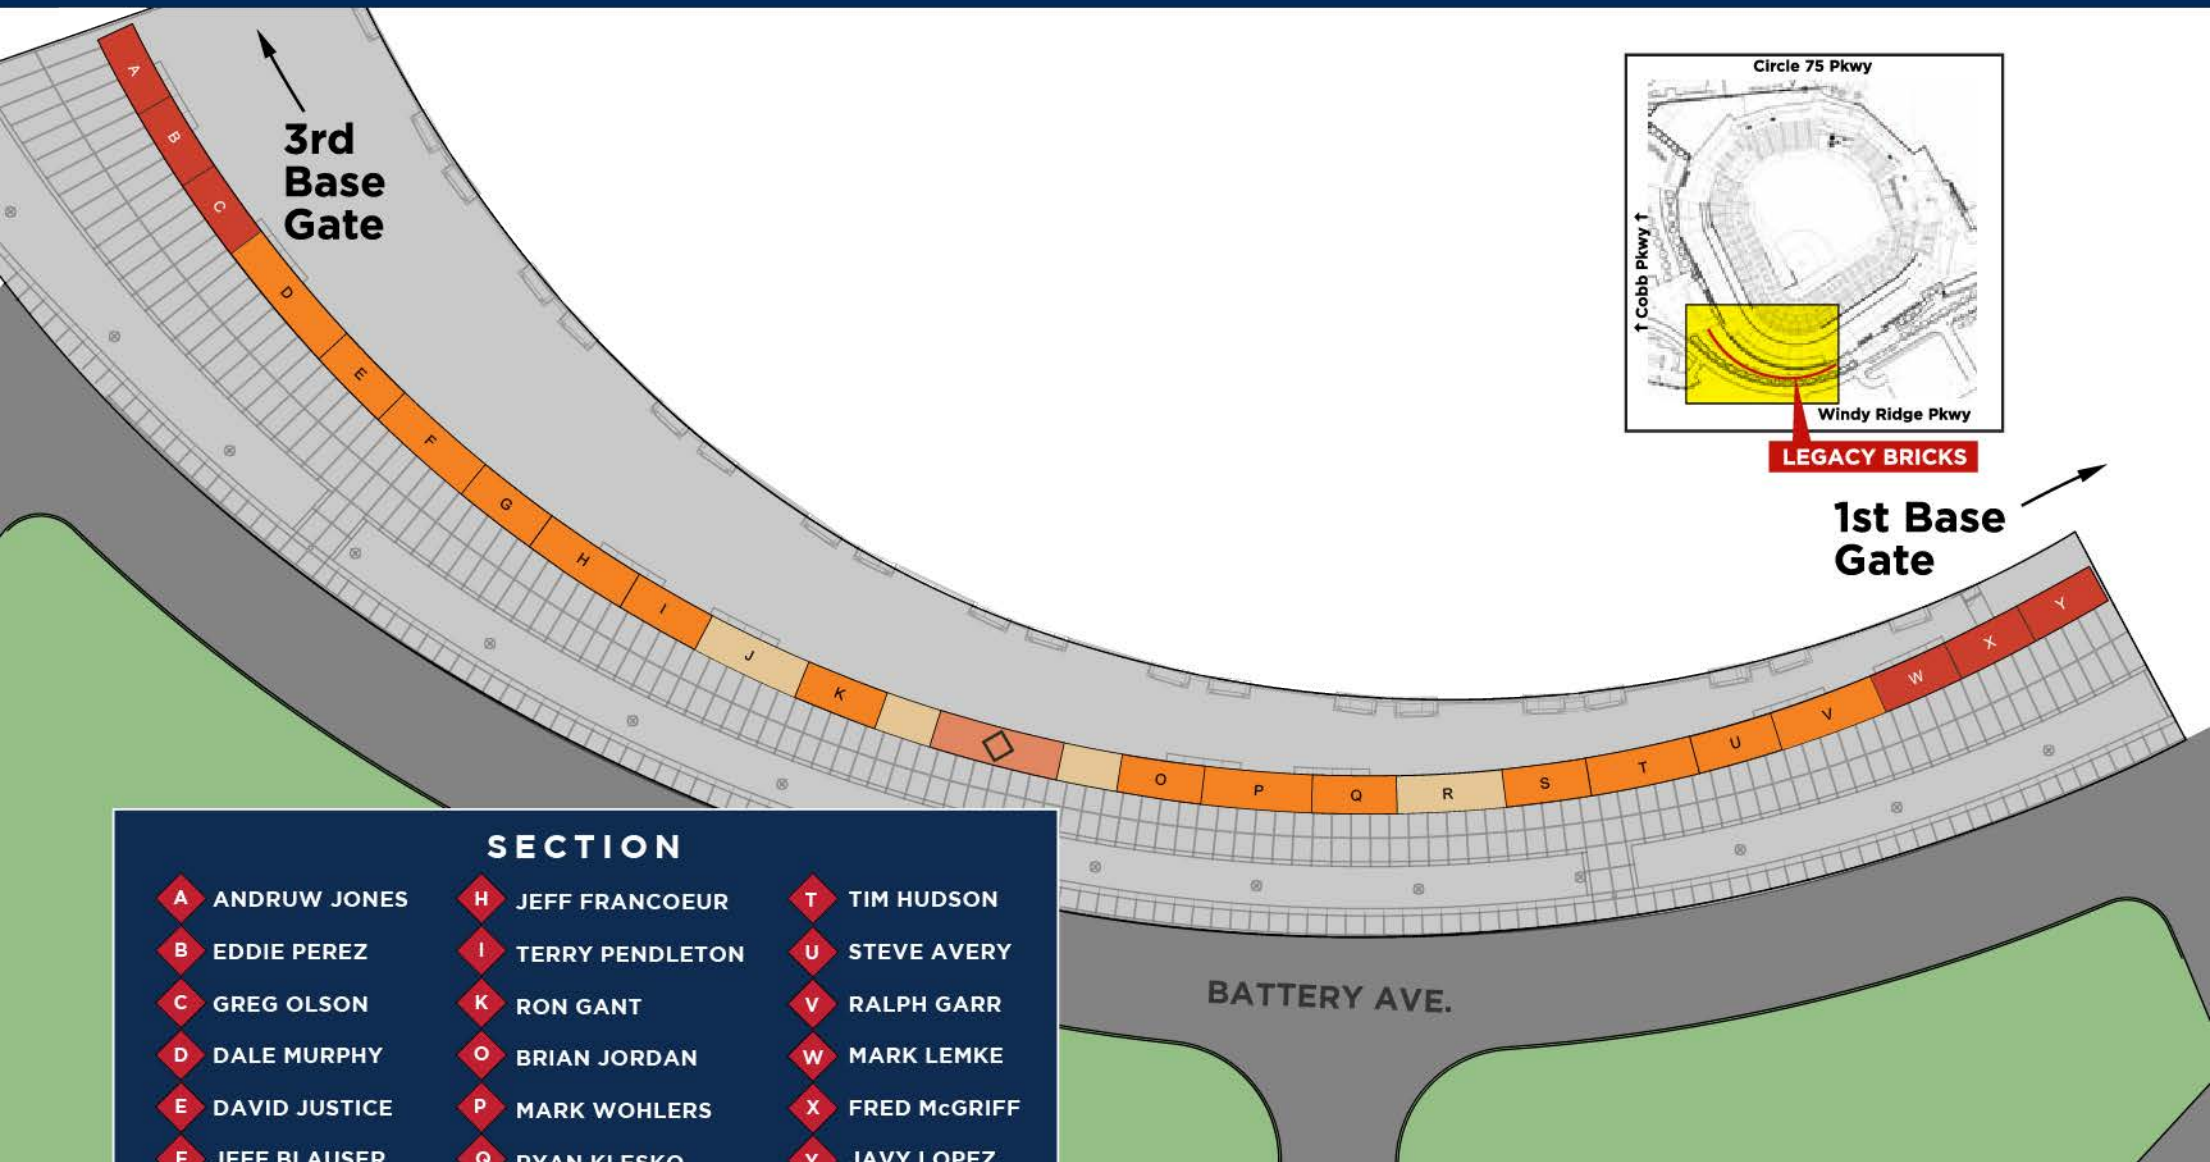

LOCATION MAP

SECTION

A ANDRUW JONES	H JEFF FRANCOEUR	T TIM HUDSON
B EDDIE PEREZ	I TERRY PENDLETON	U STEVE AVERY
C GREG OLSON	K RON GANT	V RALPH GARR
D DALE MURPHY	O BRIAN JORDAN	W MARK LEMKE
E DAVID JUSTICE	P MARK WOHLERS	X FRED McGRIFF
F JEFF BLAUSER	Q RYAN KLESKO	Y JAVY LOPEZ
G SID BREAM	S MARQUIS GRISSON	

Turner Field Legacy Bricks
 Truist Park Legacy Bricks