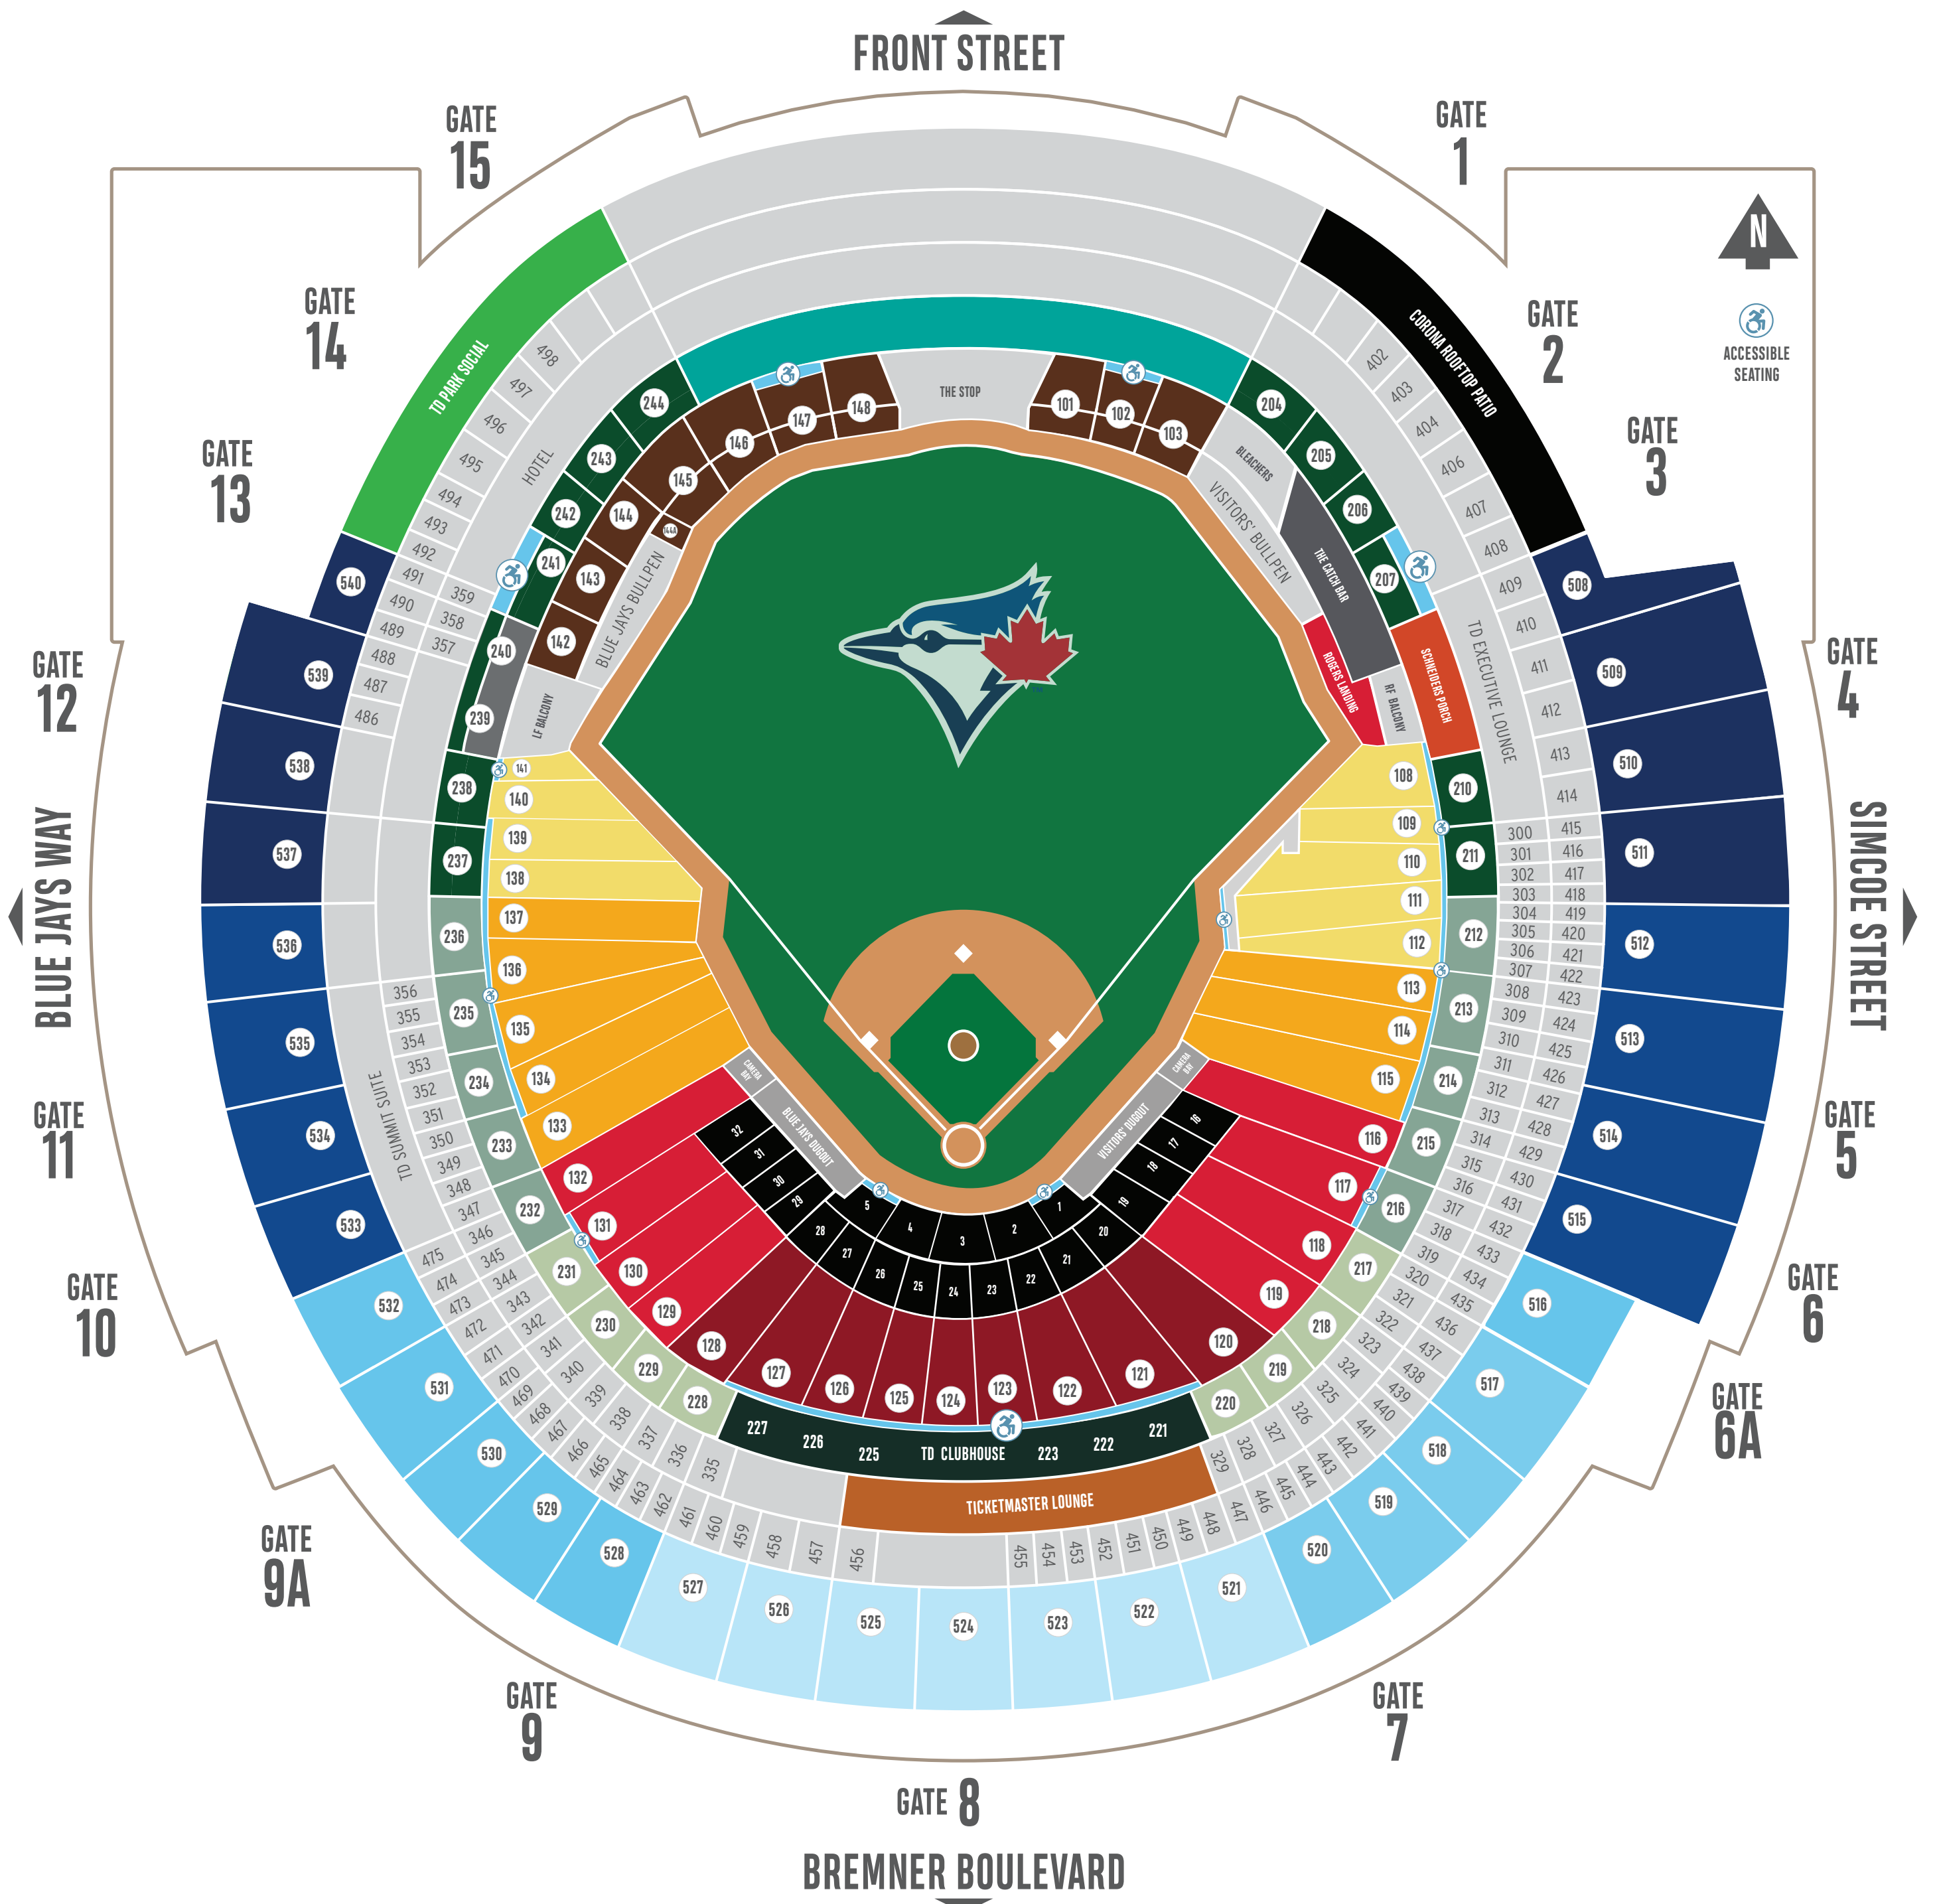

ROGERS CENTRE BALLPARK MAP

LEGEND:

100 LEVEL

- PREMIUM CLUBS
- HOME PLATE RESERVED
- DUGOUT RESERVED
- BASELINE RESERVED
- CORNER RESERVED
- 100 LEVEL OUTFIELD
- ACCESSIBLE SEATING

200 LEVEL

- TD CLUBHOUSE
- 200 LEVEL INFIELD
- 200 LEVEL BASES
- 200 LEVEL OUTFIELD

300 LEVEL

- TICKETMASTER LOUNGE

500 LEVEL

- 500 LEVEL HOME PLATE
- 500 LEVEL INFIELD
- 500 LEVEL BASES
- 500 LEVEL OUTFIELD