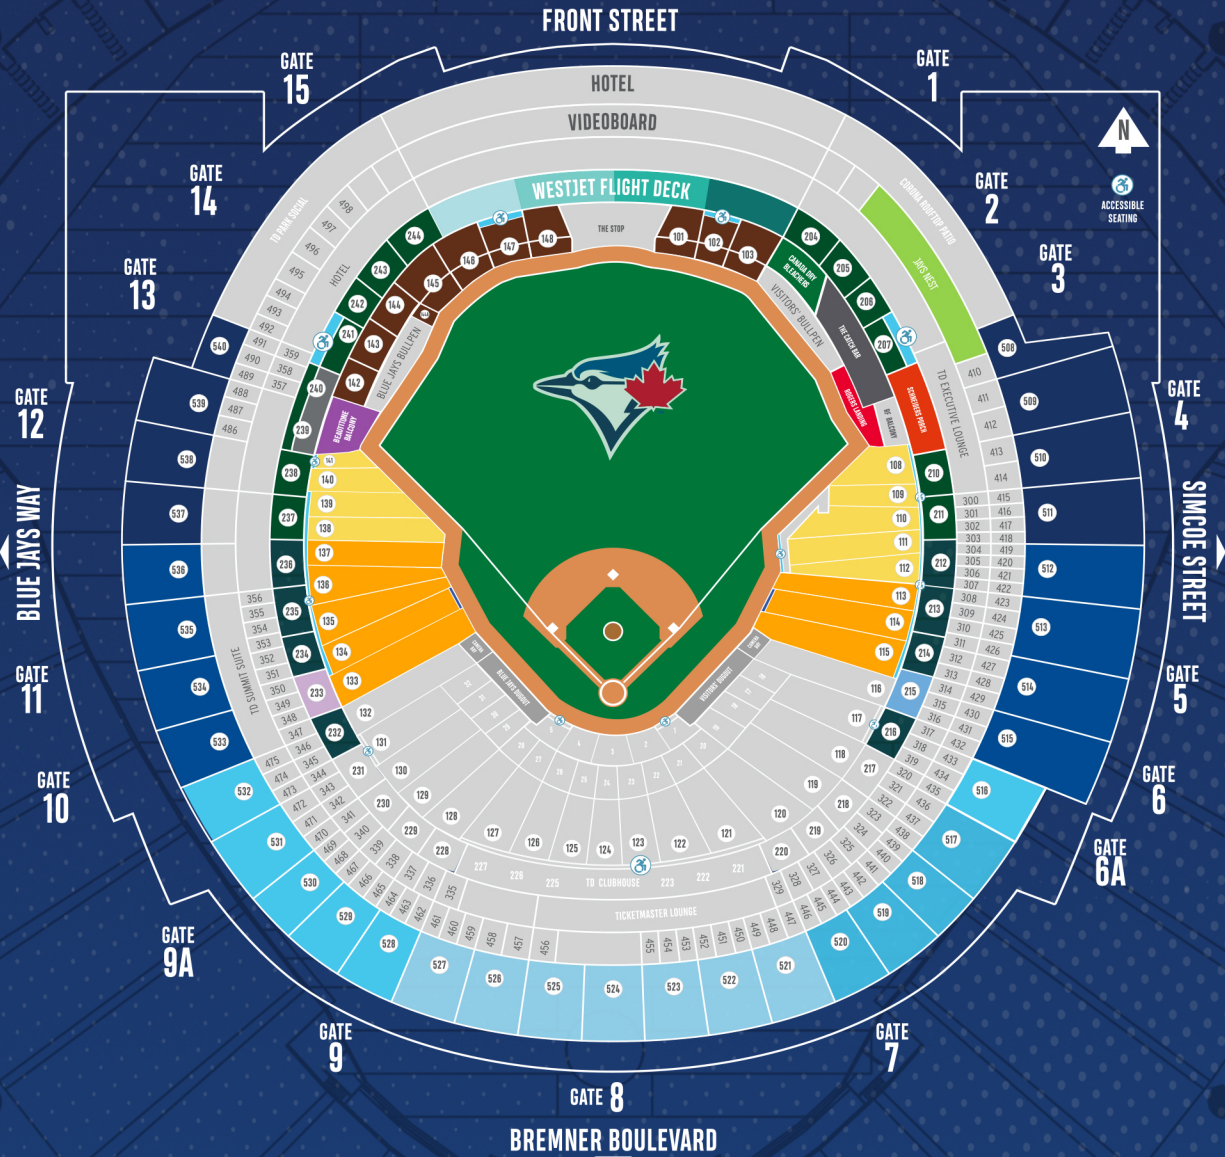

# GROUP TICKETS

## LEGEND:

### 100 LEVEL

- BASELINE RESERVED
- CORNER RESERVED
- 100 LEVEL OUTFIELD
- ACCESSIBLE SEATING
- BEAUTITONE BALCONY
- ROGERS LANDING

### 400 LEVEL

- JAYS NEST