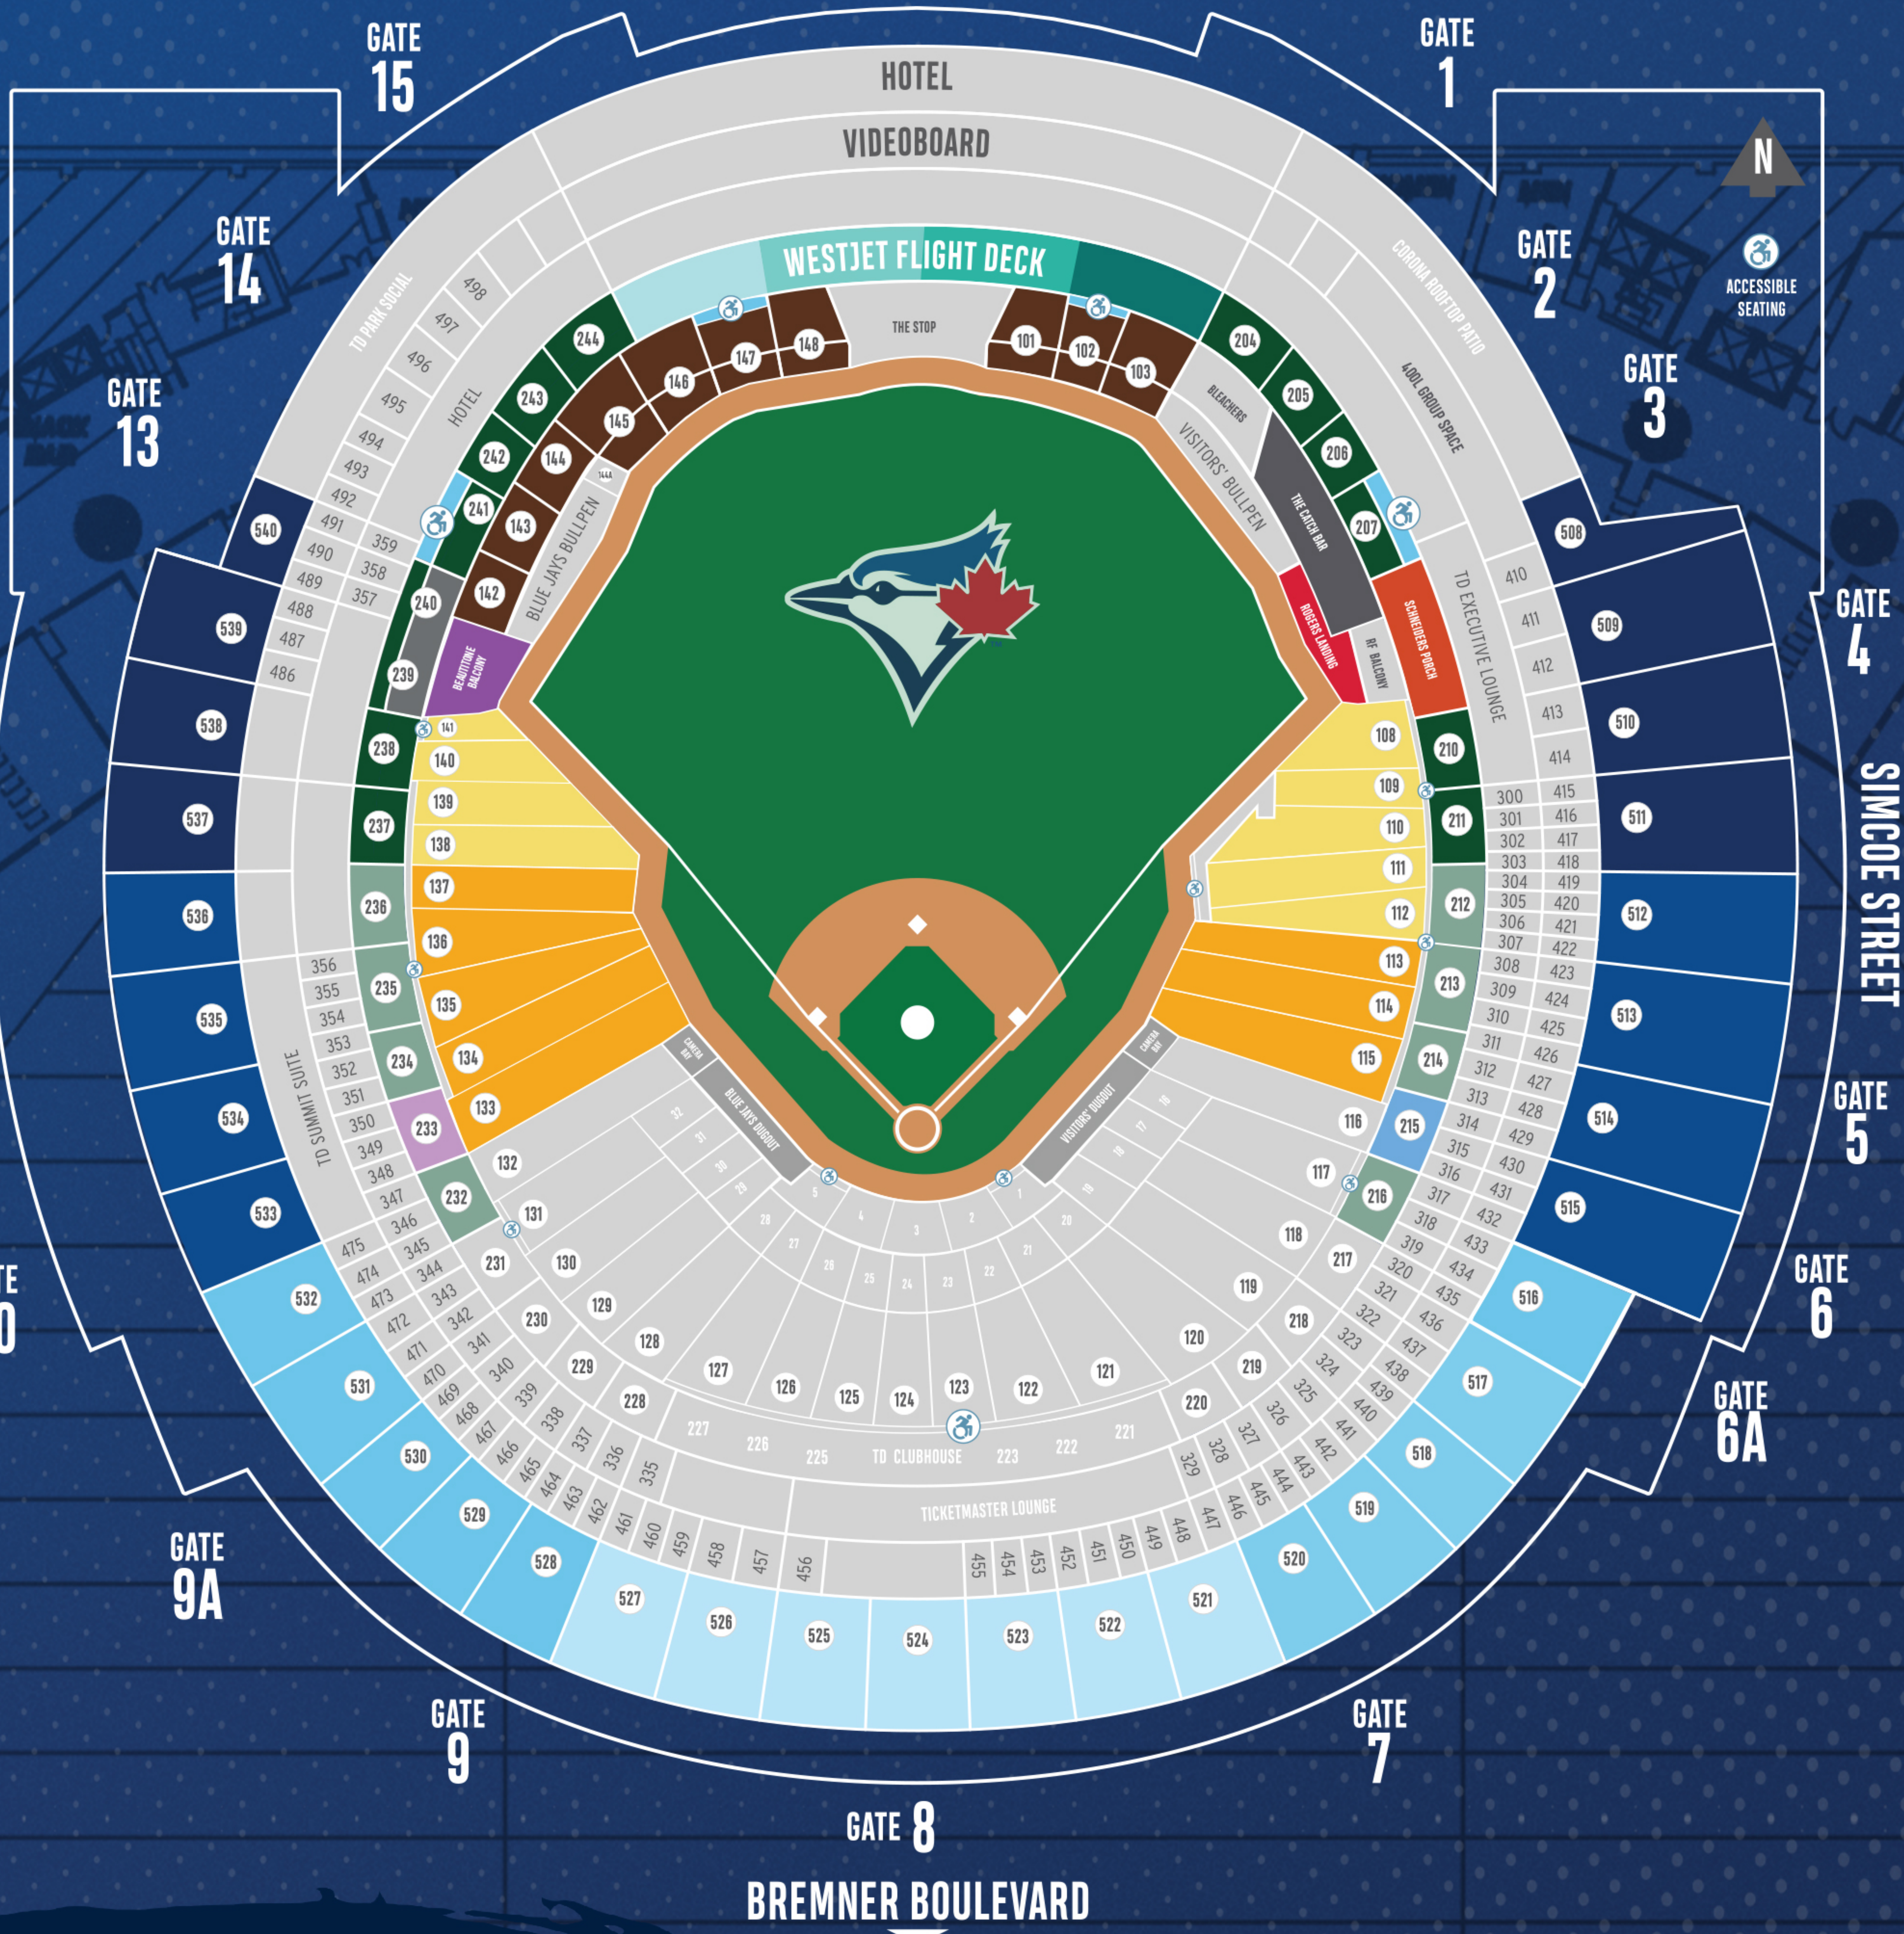

**SEATING IS LIMITED. BOOK YOUR SCHOOL GROUP TODAY!**

CALL: 416-341-1234

**THURS JUN 6**  
**1:07PM**

**LEGEND:**

- |                                   |                                   |                                   |                                     |
|-----------------------------------|-----------------------------------|-----------------------------------|-------------------------------------|
| <b>100 LEVEL</b>                  | <b>BASELINE RESERVED</b> \$72.00  | <b>200 LEVEL</b>                  | <b>WJFD LEFT</b>                    |
| <b>CORNER RESERVED</b> \$72.00    | <b>100 LEVEL OUTFIELD</b> \$59.00 | <b>WJFD LEFT CENTRE</b>           | <b>WJFD RIGHT CENTRE</b>            |
| <b>LEFT FIELD BALCONY</b>         | <b>ROGERS LANDING</b>             | <b>WJFD RIGHT CENTRE</b>          | <b>WJFD RIGHT</b>                   |
| <b>ACCESSIBLE SEATING</b>         | <b>NEW BLUE BAR</b>               | <b>500 LEVEL</b>                  | <b>500 LEVEL HOME PLATE</b> \$23.00 |
| <b>200 LEVEL BASES</b> \$59.00    | <b>THIRD BASE BAR</b>             | <b>500 LEVEL INFIELD</b> \$23.00  | <b>500 LEVEL BASES</b> \$23.00      |
| <b>200 LEVEL OUTFIELD</b> \$48.00 | <b>SCHNEIDERS PORCH</b>           | <b>500 LEVEL OUTFIELD</b> \$23.00 |                                     |