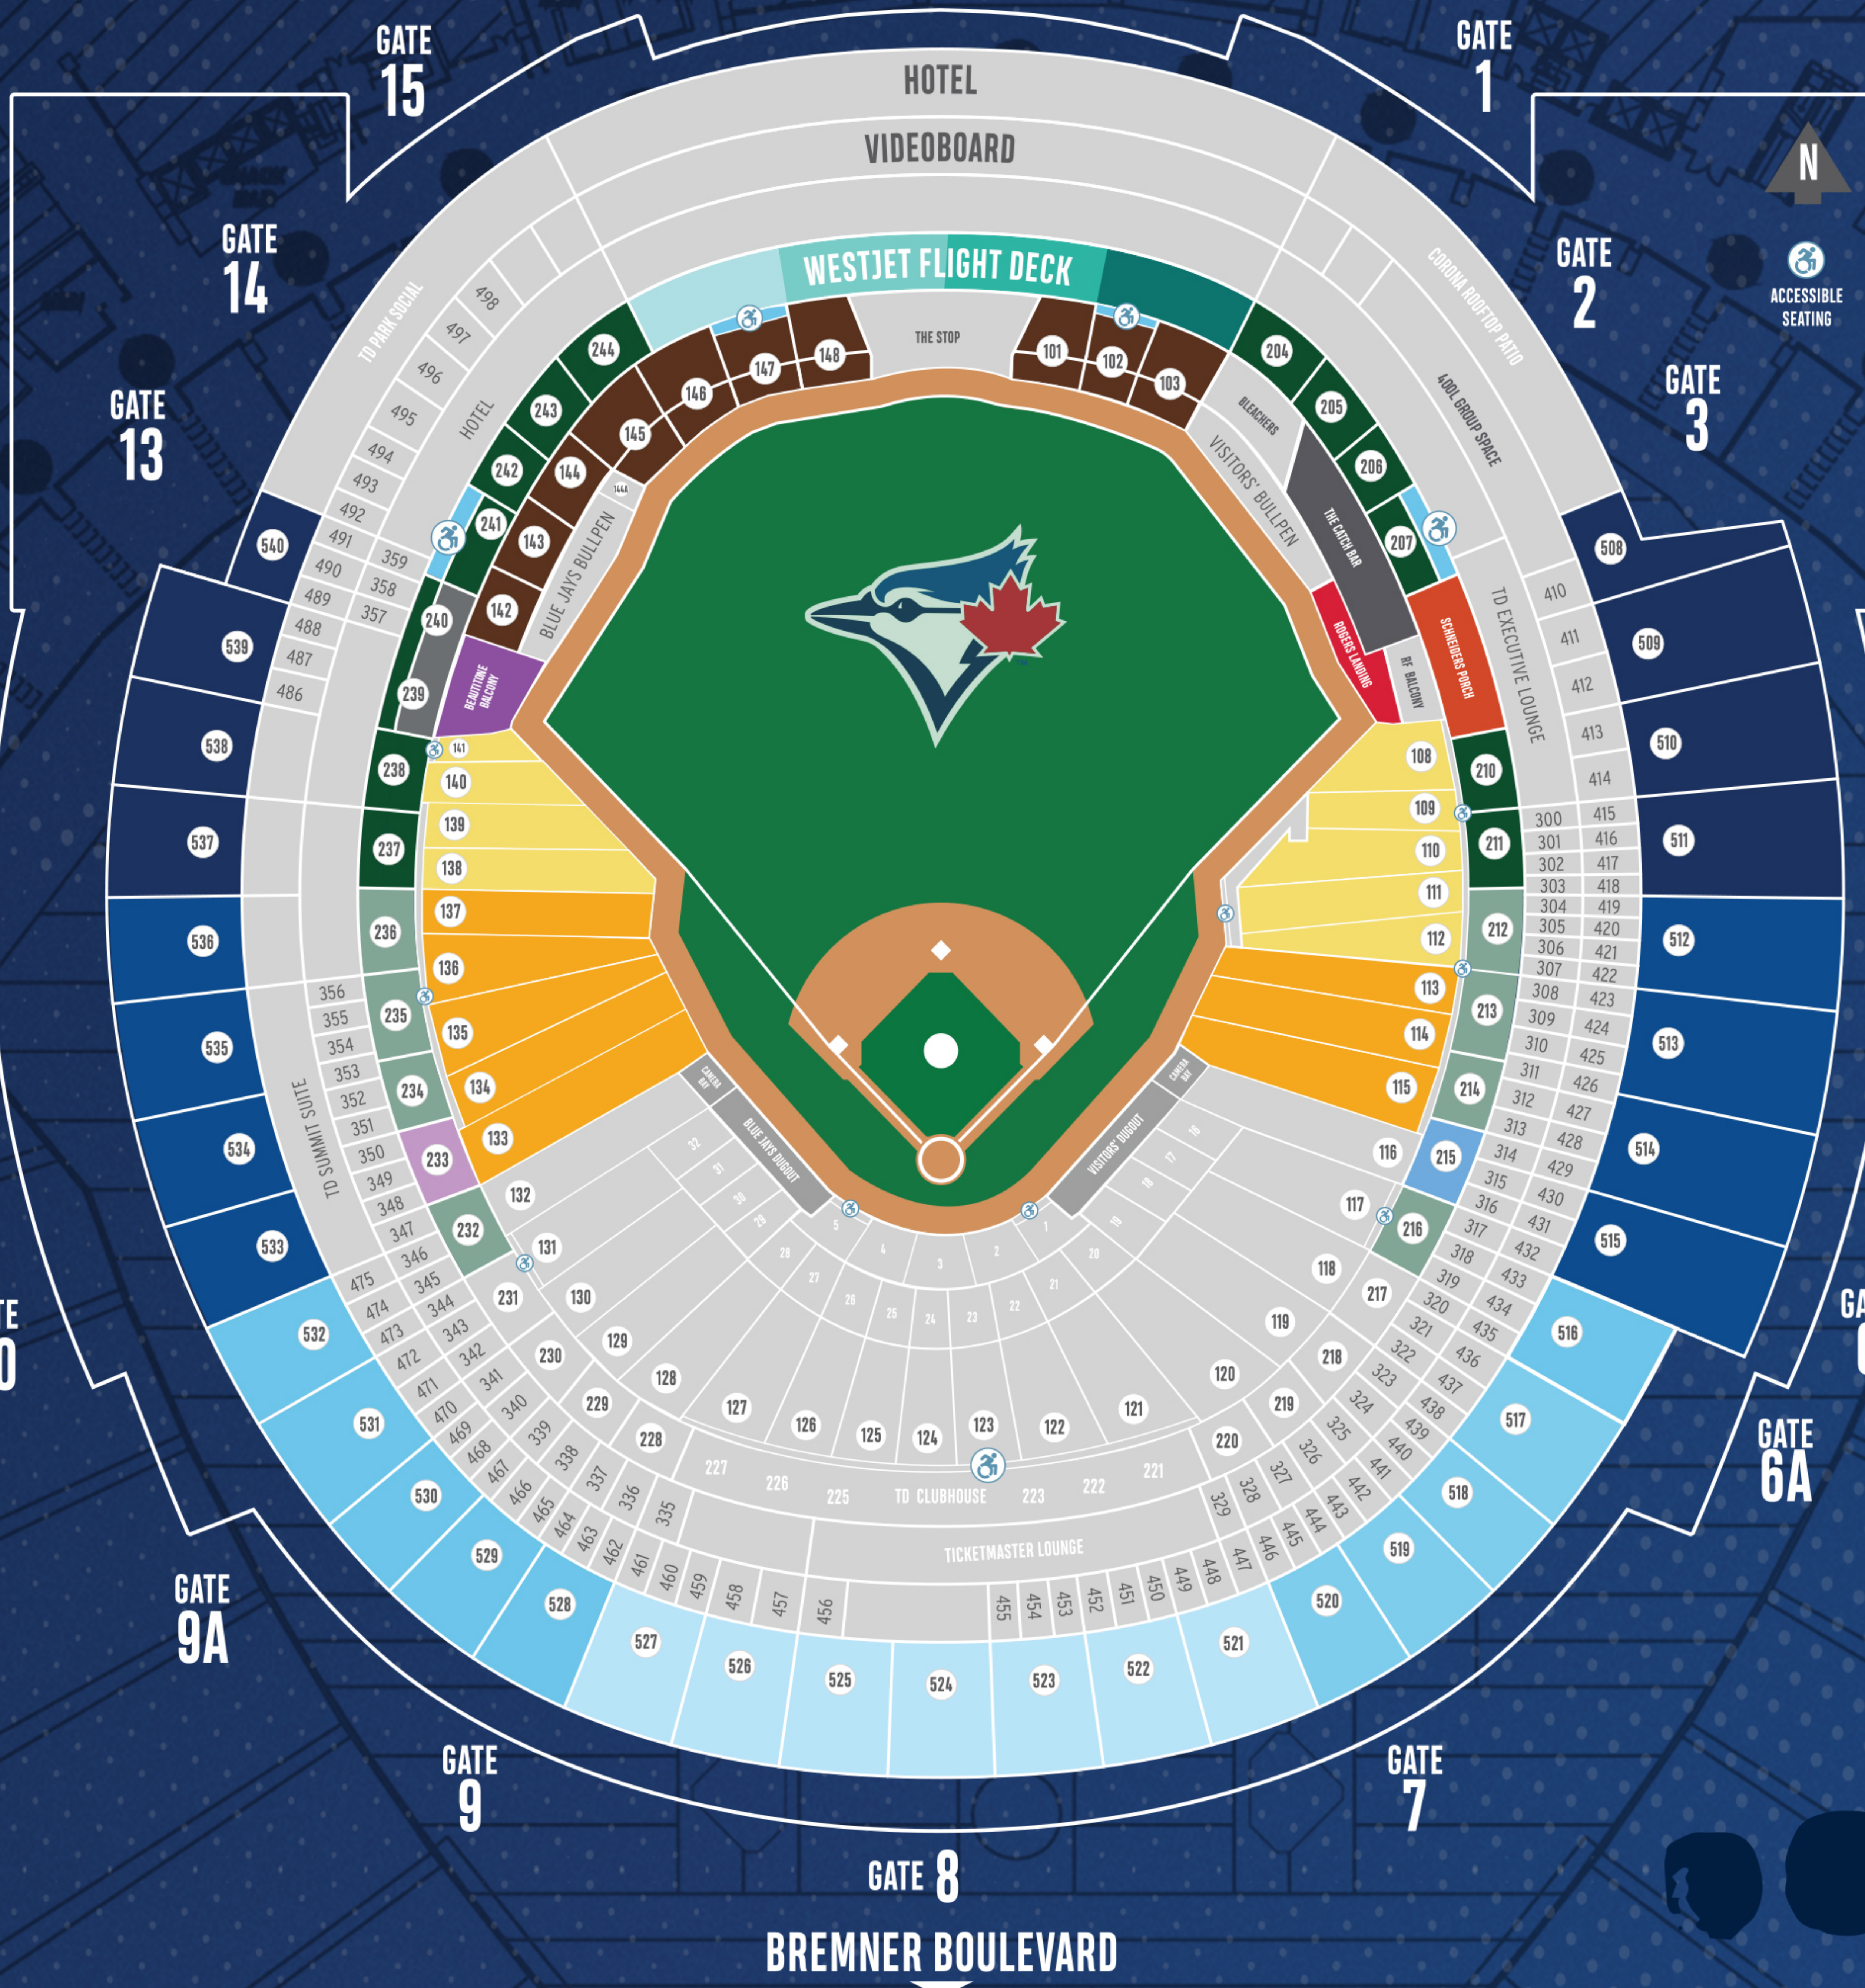

**SEATING IS LIMITED. BOOK YOUR CAMP GROUP TODAY!**

CALL: 416-341-1234

VS

**THURS JULY 4**  
**1:07PM**

**LEGEND:**

**100 LEVEL**

- BASELINE RESERVED \$72.00
- CORNER RESERVED \$72.00
- 100 LEVEL OUTFIELD \$59.00
- LEFT FIELD BALCONY
- ROGERS LANDING
- ACCESSIBLE SEATING