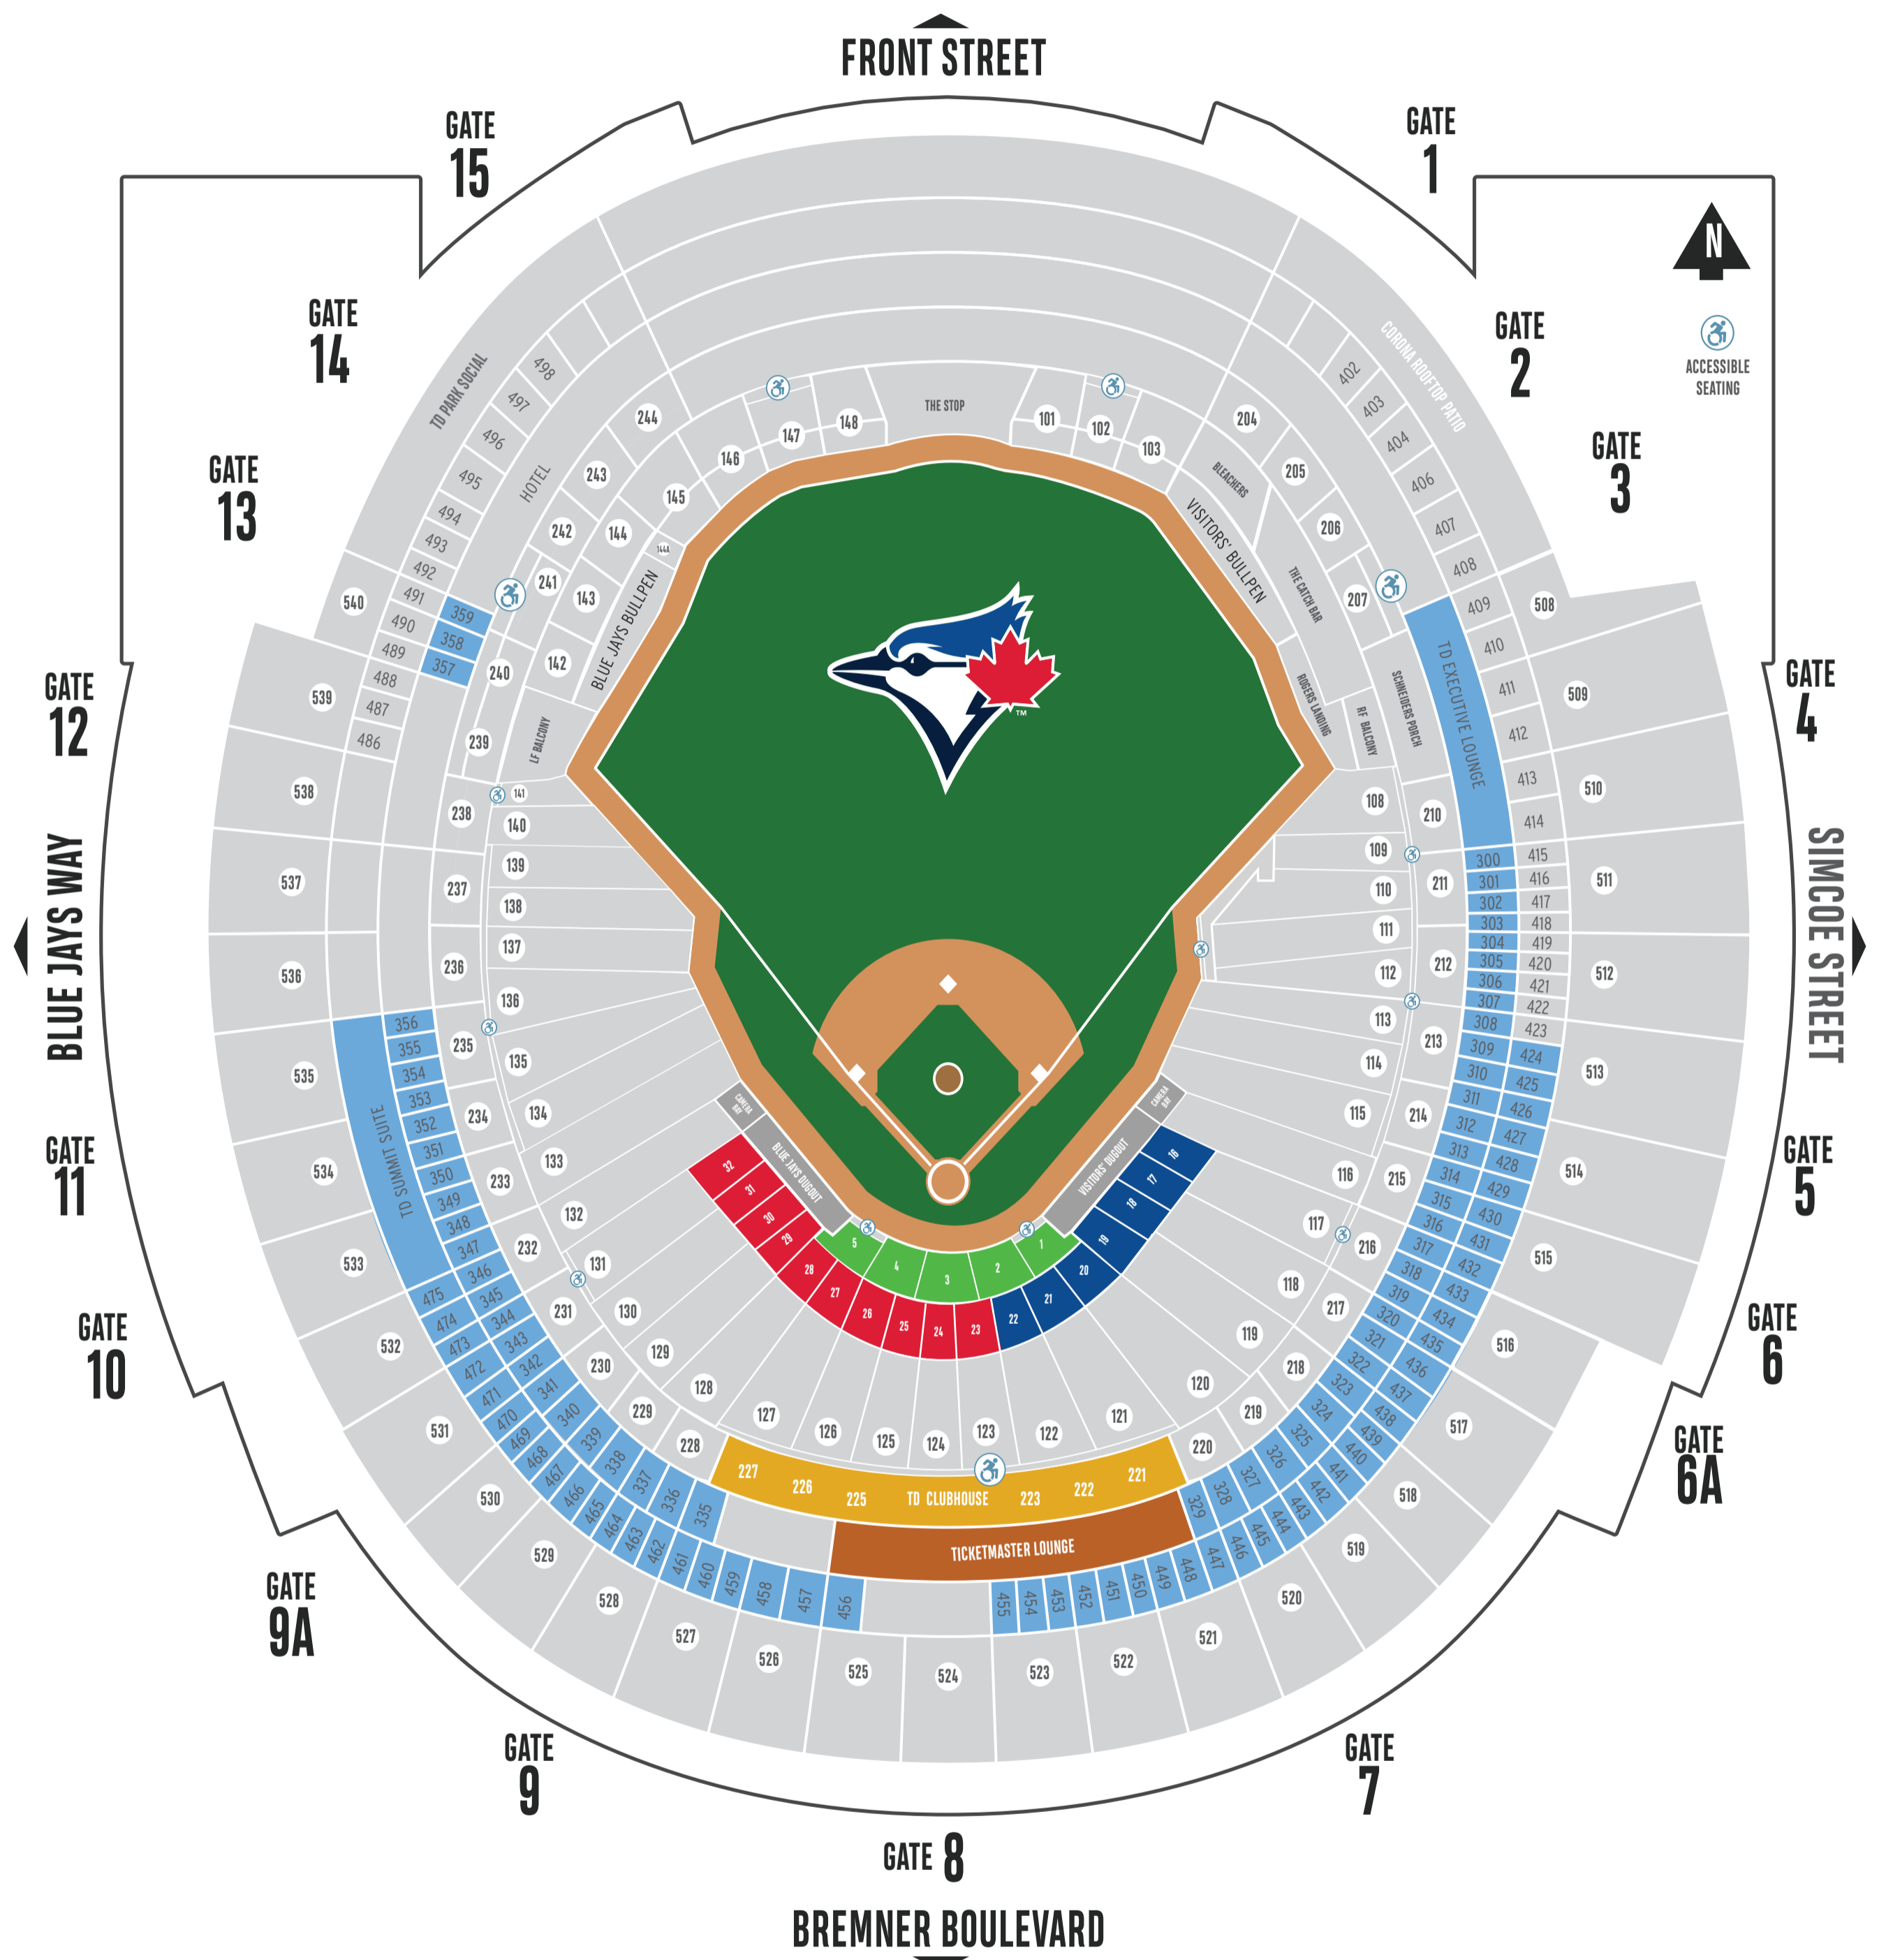

# SEATING MAP

## LEGEND

- TD LOUNGE
- TD CLUBHOUSE
- ROGERS BANNER CLUB
- TICKETMASTER LOUNGE
- BLUEPRINT CLUB
- TD EXECUTIVE SUITES